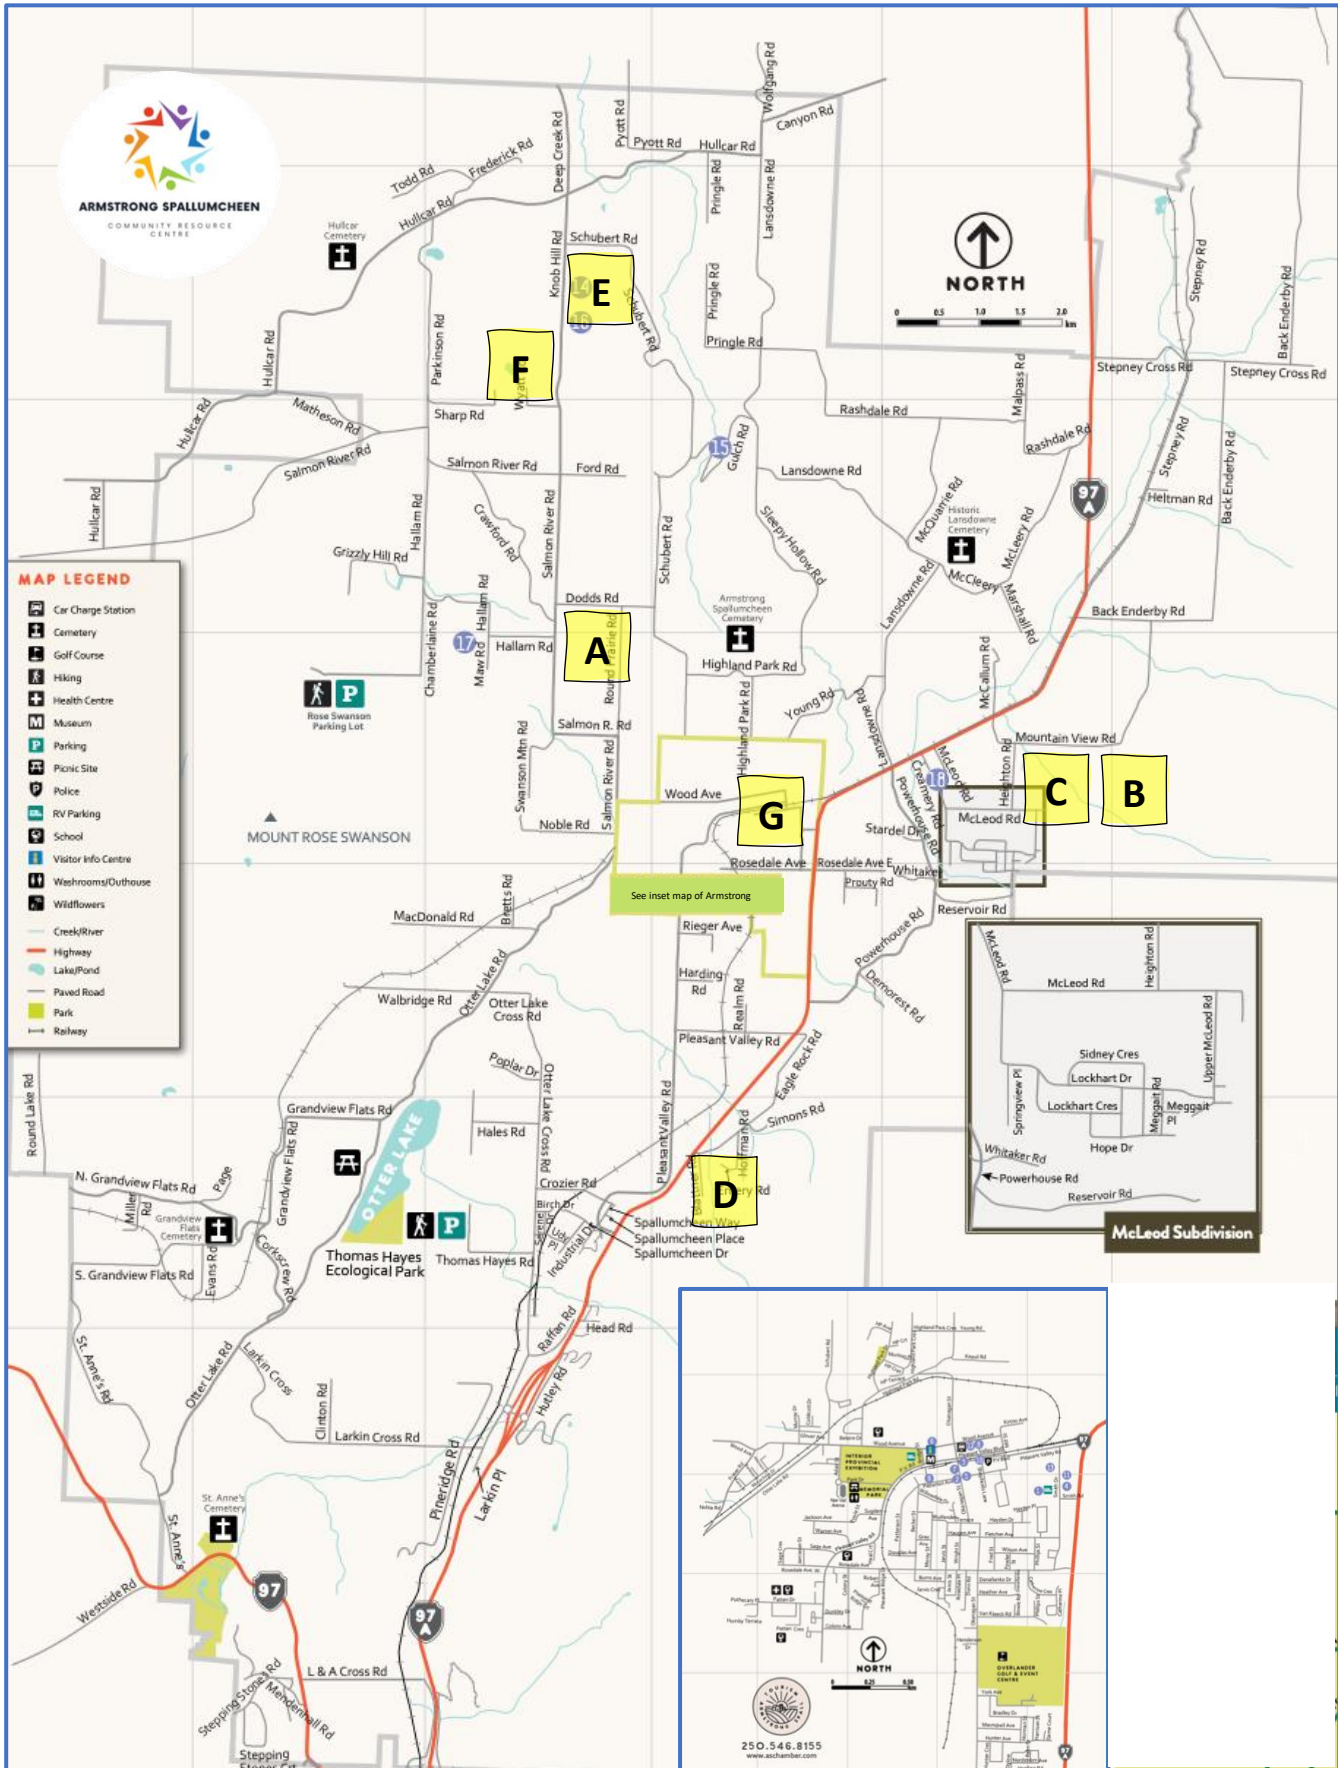

Farm Tour Map 2023

Thank you to the **Armstrong Chamber of Commerce** for the use of the community map!

Participating Farms:

*Please note that tickets *must* be purchased prior to attending farms. Purchase tickets online at Eventbrite.ca or on the day of at the Armstrong Community Garden (by the red caboose).

A

Farrago Ranch
(alpaca farm)
4175 Dodds Road

www.farragoranch.com
<https://www.facebook.com/farrago.ranch.alpacas>
<https://www.instagram.com/farragoranch/>

B

Fresh Valley Farms
(rotational grazed beef,
pork, poultry)
1346 Mountainview
Road

www.freshvalleyfarms.ca
<https://www.facebook.com/freshvalleyfarms/>
<https://www.instagram.com/freshvalleyfarms/>

C

Fresh Valley Farms #2
1476 Mountainview
Road

Note that Fresh Valley Farms has two different types of tours set up.

www.sparrowgrassfieldandflower.com
[Sparrow Grass Field & Flower | Facebook](https://www.facebook.com/SparrowGrassFieldandFlower)
<https://www.instagram.com/sparrowgrassfieldandflower/>

F

Rosebank Farms
(rotational grazed
chickens & turkeys)
4218 Wyatt Road