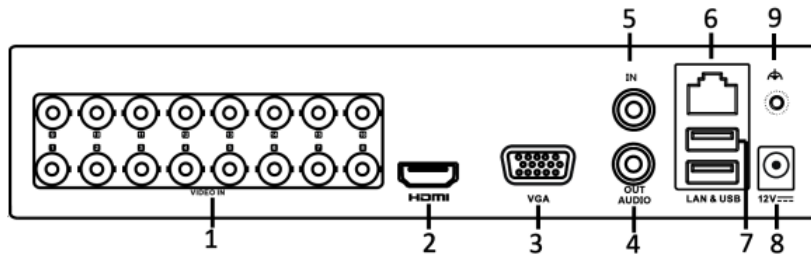

Physical Interfaces

NOTE

The rear panel of DS-7204/7208HGHI-F1/N provides 4/8 video input interfaces.

No.	Description	No.	Description
1	VIDEO IN	6	LAN Network Interface
2	HDMI Interface	7	USB Interface
3	VGA Interface	8	12 VDC Power Input
4	AUDIO OUT	9	GND
5	AUDIO IN