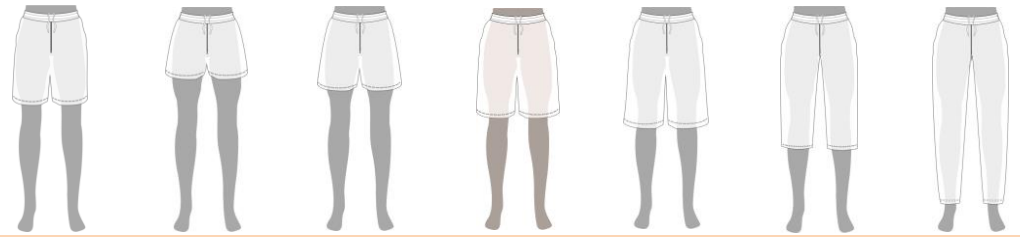

Pants Sizes

Regular Fit

Measurement in Inch

Below Pants Inseam is for Standard length Inseam

Size in = Inch	Waist	Hip	Inseam	Standard Shorts Length	Super Short Length	Short Shorts Length	Above Knee Length	Below Knee Length	Calf Length	Full Length Pants
6XS	17 3/8	24 3/8	4 3/8	9 7/8	5 7/8	7 7/8	11 3/8	13 3/8	15 1/8	16 7/8
5XS	18 1/8	26 6/8	4 6/8	10 5/8	6 6/8	8 5/8	12 2/8	14 1/8	17 1/8	20 1/8
4XS	18 7/8	29 1/8	4 7/8	11 3/8	7 4/8	9 4/8	13 3/8	15 6/8	19 7/8	24
3XS	21 2/8	30 6/8	5 1/8	12 2/8	8 2/8	10 2/8	14 1/8	16 4/8	22 4/8	28 3/8
2XS	22 7/8	36 2/8	5 4/8	12 5/8	8 5/8	10 5/8	14 5/8	17 3/8	24 3/8	31 4/8
XS	25 2/8	38 5/8	5 7/8	13 3/8	9 4/8	11 3/8	16 1/8	19 2/8	27 1/8	35
S	26 6/8	41 6/8	7 1/8	15 6/8	11 6/8	13 6/8	18 4/8	22	30 1/8	38 2/8
M	28 3/8	44 1/8	7 4/8	16 4/8	12 5/8	14 5/8	19 2/8	23 2/8	30 7/8	38 5/8
L	29 7/8	46 4/8	7 7/8	17 3/8	13 3/8	15 3/8	20 1/8	24	31 6/8	39 3/8
XL	31 4/8	48 7/8	8 2/8	17 6/8	13 6/8	15 6/8	20 4/8	24 6/8	32 2/8	39 6/8
2XL	32 2/8	51 1/8	8 5/8	18 4/8	14 5/8	16 4/8	21 2/8	26	33 2/8	40 4/8
3XL	33 1/8	53 4/8	9	19 2/8	15 3/8	17 3/8	22	26 6/8	34	41 3/8
4XL	34 5/8	55 7/8	9 4/8	19 5/8	15 6/8	17 6/8	22 4/8	27 1/8	34 4/8	41 6/8
5XL	36 2/8	58 2/8	9 7/8	20 1/8	16 1/8	18 1/8	22 7/8	27 1/8	34 5/8	42 1/8
6XL	37 6/8	60 5/8	10 2/8	20 4/8	16 4/8	18 4/8	23 2/8	27 4/8	35	42 4/8

* Measurement maybe up to +/- 0.5 inch difference