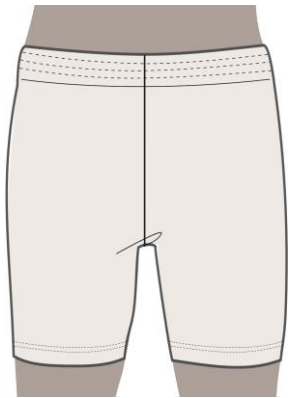

* Measurement maybe up to +/- 1.5 cm difference

Pants Sizes

Straight Fit

Measurement in Centimeter

Below Pants Inseam is for Standard length Inseam

Size in = cm	Waist	Hip	Standard Inseam	Standard Shorts Length	Super Short Length	Short Shorts Length	Above Knee Length	Below Knee Length	Calf Length	Full Length Pants
6XS	44	56	11	25	15	20	29	34	38.5	43
5XS	46	62	12	27	17	22	31	36	43.5	51
4XS	48	68	12.5	29	19	24	34	40	50.5	61
3XS	54	74	13	31	21	26	36	42	57	72
2XS	58	88	14	32	22	27	37	44	62	80
XS	64	94	15	34	24	29	41	49	69	89
S	68	102	18	40	30	35	47	56	76.5	97
M	72	106	19	42	32	37	49	59	78.5	98
L	76	110	20	44	34	39	51	61	80.5	100
XL	80	114	21	45	35	40	52	63	82	101
2XL	82	118	22	47	37	42	54	66	84.5	103
3XL	84	122	23	49	39	44	56	68	86.5	105
4XL	88	126	24	50	40	45	57	69	87.5	106
5XL	92	130	25	51	41	46	58	69	88	107
6XL	96	134	26	52	42	47	59	70	89	108

* Measurement maybe up to +/- 1.5 cm difference

Pants Sizes

Fitness Fit

Measurement in Centimeter

Below Pants Inseam is for Standard length Inseam

Size in = cm	Waist	Hip	Standard Inseam	Standard Shorts Length	Super Short Length	Short Shorts Length	Above Knee Length	Below Knee Length	Calf Length	Full Length Pants
6XS	42	50	12	25	15	20	29	34	38.5	43
5XS	44	54	12.5	27	17	22	31	36	43.5	51
4XS	46	58	13	29	19	24	34	40	50.5	61
3XS	48	62	14	31	21	26	36	42	57	72
2XS	50	66	14.5	32	22	27	37	44	62	80
XS	54	74	15	34	24	29	41	49	69	89
S	62	84	18.5	40	30	35	47	56	76.5	97
M	65	88	19.5	42	32	37	49	59	78.5	98
L	68	92	20.5	44	34	39	51	61	80.5	100
XL	71	96	21.5	45	35	40	52	63	82	101
2XL	74	100	22.5	47	37	42	54	66	84.5	103
3XL	77	104	23.5	49	39	44	56	68	86.5	105
4XL	80	108	24.5	50	40	45	57	69	87.5	106
5XL	83	112	25.5	51	41	46	58	69	88	107
6XL	86	116	26.5	52	42	47	59	70	89	108