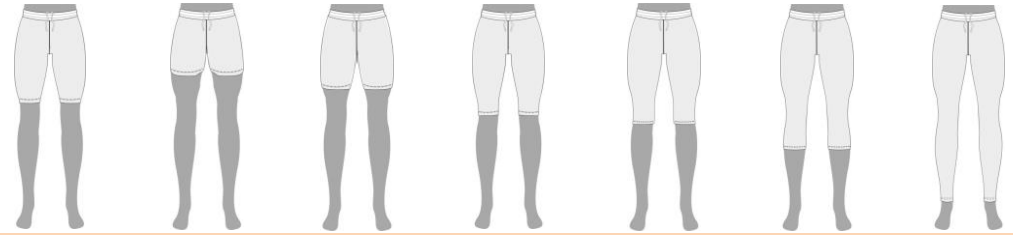

Pants Sizes

Fitness Fit

Measurement in Centimeter

Below Pants Inseam is for Standard length Inseam

Size in = cm	Waist	Hip	Standard Inseam	Standard Shorts Length	Super Short Length	Short Shorts Length	Above Knee Length	Below Knee Length	Calf Length	Full Length Pants
6XS	42	50	12	25	15	20	29	34	38.5	43
5XS	44	54	12.5	27	17	22	31	36	43.5	51
4XS	46	58	13	29	19	24	34	40	50.5	61
3XS	48	62	14	31	21	26	36	42	57	72
2XS	50	66	14.5	32	22	27	37	44	62	80
XS	54	74	15	34	24	29	41	49	69	89
S	62	84	18.5	40	30	35	47	56	76.5	97
M	65	88	19.5	42	32	37	49	59	78.5	98
L	68	92	20.5	44	34	39	51	61	80.5	100
XL	71	96	21.5	45	35	40	52	63	82	101
2XL	74	100	22.5	47	37	42	54	66	84.5	103
3XL	77	104	23.5	49	39	44	56	68	86.5	105
4XL	80	108	24.5	50	40	45	57	69	87.5	106
5XL	83	112	25.5	51	41	46	58	69	88	107
6XL	86	116	26.5	52	42	47	59	70	89	108

* Measurement maybe up to +/- 1.5 cm difference