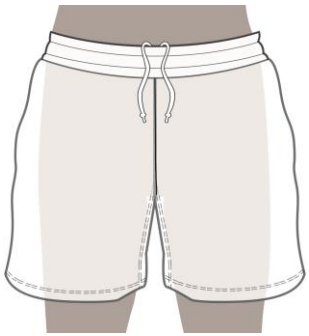

Pants Sizes

Regular Fit

Measurement in Centimeter

Below Pants Inseam is for Standard length Inseam

Size in = cm	Waist	Hip	Standard Inseam	Standard Shorts Length	Super Short Length	Short Shorts Length	Above Knee Length	Below Knee Length	Calf Length	Full Length Pants
6XS	44	62	11	25	15	20	29	34	38.5	43
5XS	46	68	12	27	17	22	31	36	43.5	51
4XS	48	74	12.5	29	19	24	34	40	50.5	61
3XS	54	78	13	31	21	26	36	42	57	72
2XS	58	92	14	32	22	27	37	44	62	80
XS	64	98	15	34	24	29	41	49	69	89
S	68	106	18	40	30	35	47	56	76.5	97
M	72	112	19	42	32	37	49	59	78.5	98
L	76	118	20	44	34	39	51	61	80.5	100
XL	80	124	21	45	35	40	52	63	82	101
2XL	82	130	22	47	37	42	54	66	84.5	103
3XL	84	136	23	49	39	44	56	68	86.5	105
4XL	88	142	24	50	40	45	57	69	87.5	106
5XL	92	148	25	51	41	46	58	69	88	107
6XL	96	154	26	52	42	47	59	70	89	108