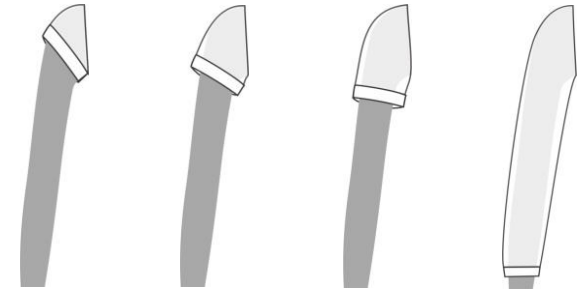

Measurement in Centimeter

Most Popular European / USA measurement

Size in = cm	Shoulder Width	Chest	Waist	Front Length	Short Sleeve Length	Medium Sleeve Length	Regular Sleeve Length	Long Sleeve Length
6XS	28	70	60	50	3.5	5.5	10	32.5
5XS	30	74	64	52	4	6	11.5	36
4XS	32	78	68	54	4.5	6.5	12	39.5
3XS	34	82	72	56	4.5	6.5	12.5	43
2XS	36	86	76	58	5	7	13	45.5
XS	38	90	80	60	5	7	13	51
S	40	95	85	63	5	7	13.5	56
M	42	100	90	66	5.5	7.5	14.5	63
L	44	102	94	67.5	6	8	14.5	66
XL	46	104	96	69	6	8	15	68
2XL	48	111	103	70.5	6.5	8.5	16	70
3XL	50	118	110	72	7	9	17	72
4XL	52	125	117	73.5	7	9	17	73
5XL	54	132	124	75	7.5	9.5	18	74
6XL	56	139	131	76.5	7.5	9.5	18	75

* Measurement maybe up to +/- 0.5 in difference