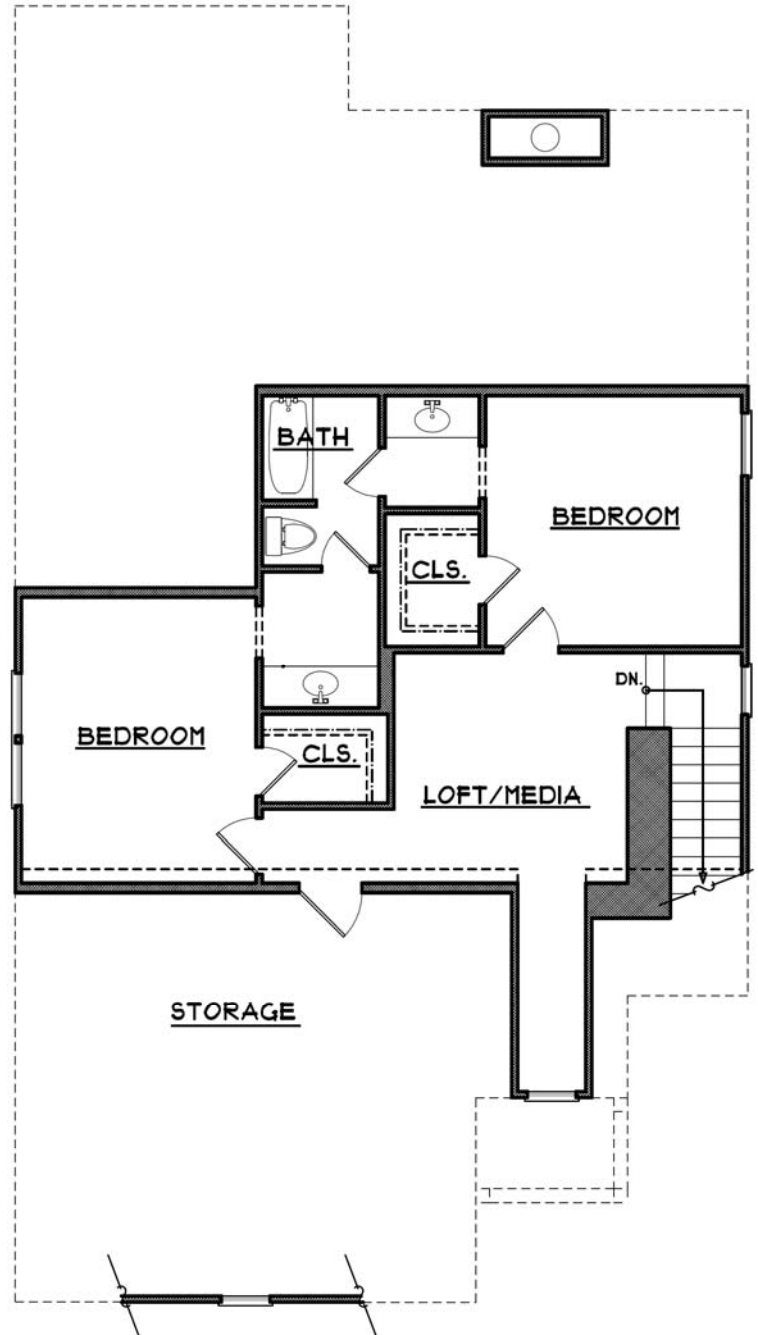

Sales Center:

678.348.6857

BarrettPreserve@builtbyfortress.com

builtbyfortress.com