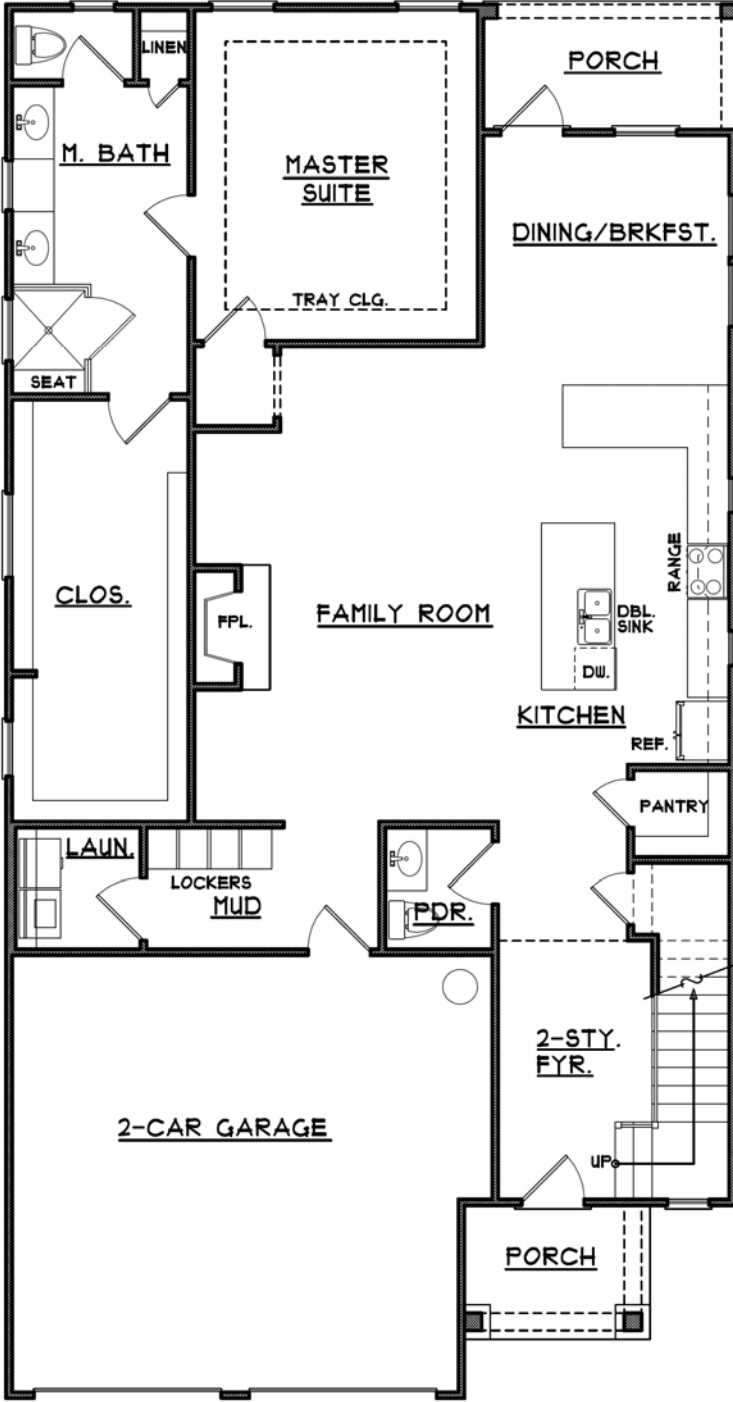

Peacock Park

Chelsea

Sales Center:

678.658.0322

PeacockPark@builtbyfortress.com

builtbyfortress.com