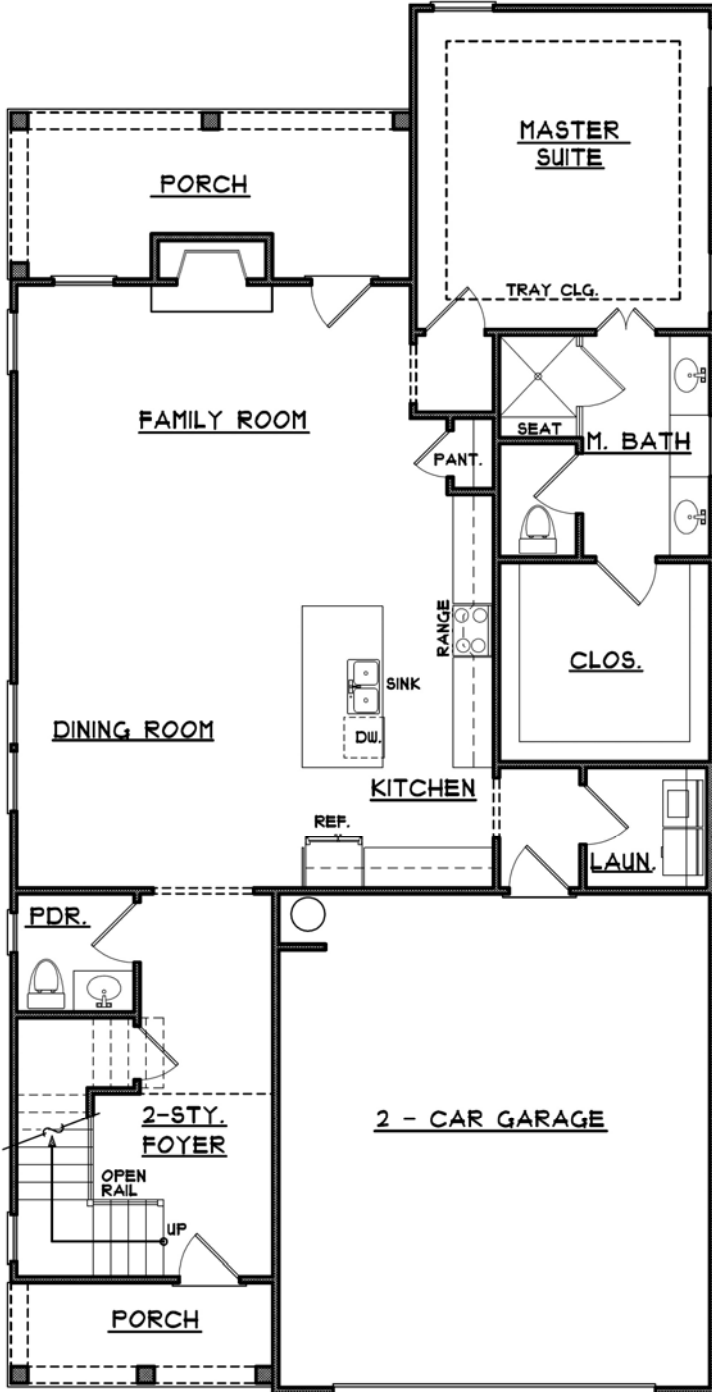

Peacock Park

Peacock

Sales Center:

678.658.0322

PeacockPark@builtbyfortress.com

builtbyfortress.com