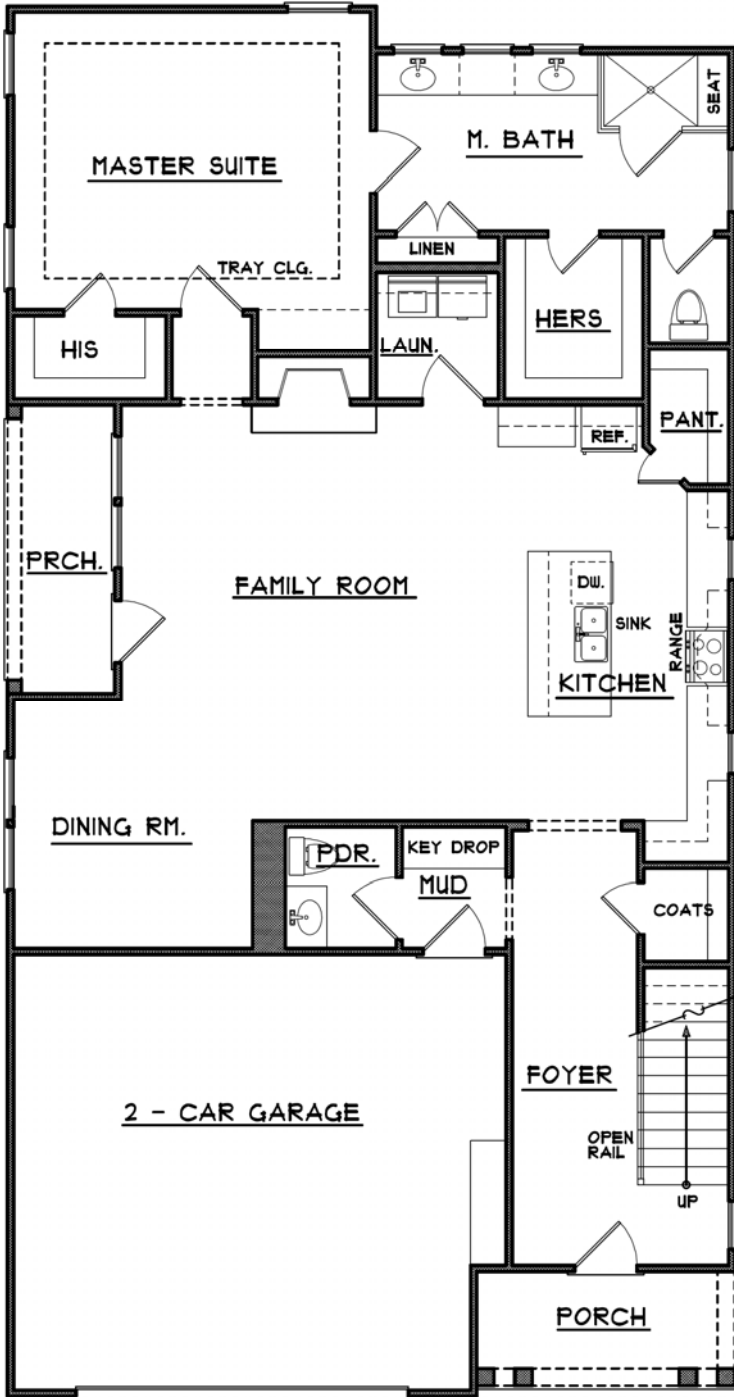

Elevation
A

Elevation
B

Sales Center:

678.658.0322

PeacockPark@builtbyfortress.com

builtbyfortress.com

Peacock Park

Northern California