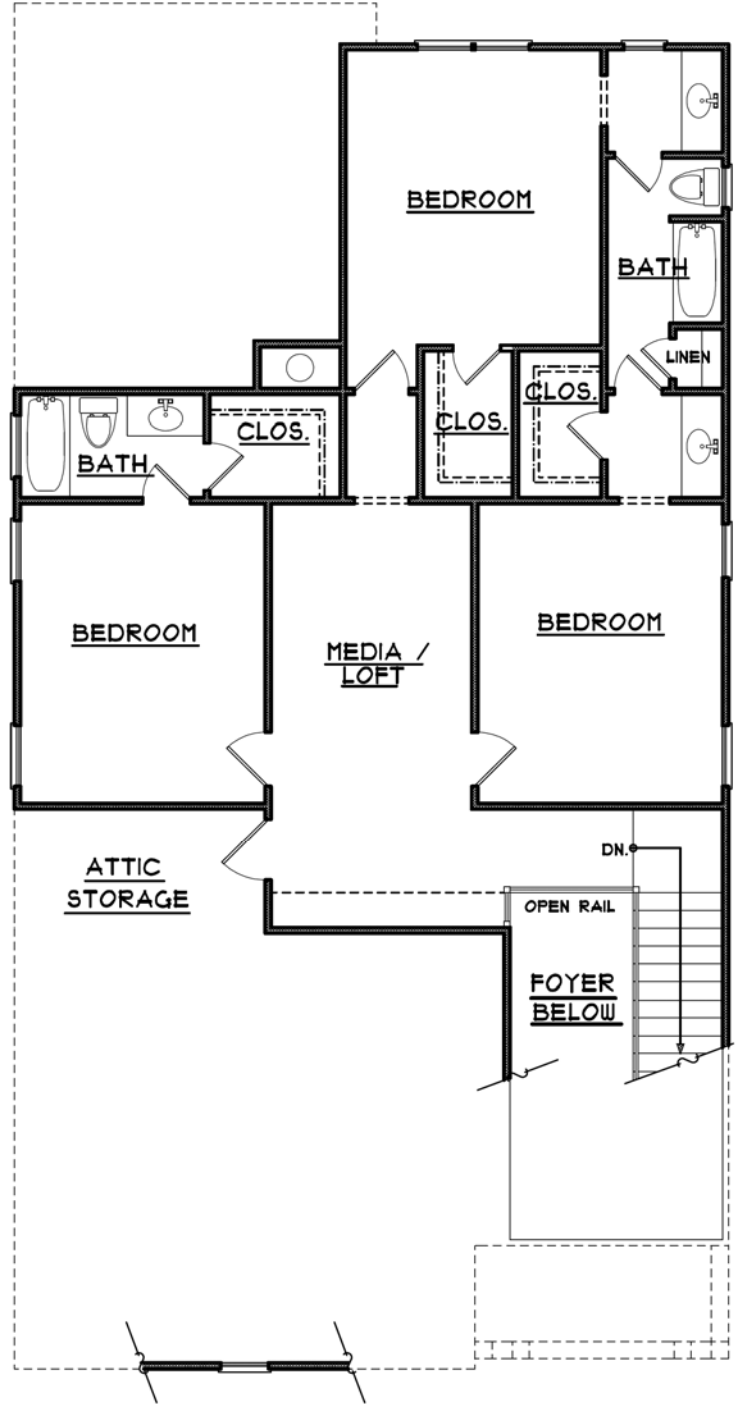

Elevation
A

Elevation
B

Sales Center:

678.658.0322

PeacockPark@builtbyfortress.com

builtbyfortress.com

Peacock Park

Northern California