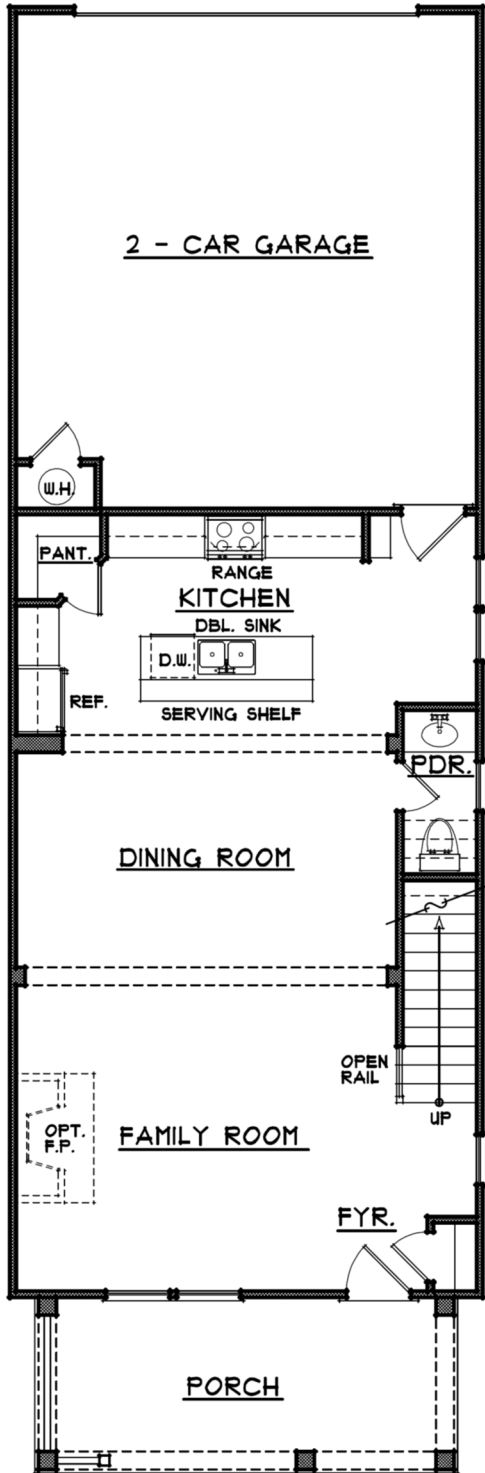

Elevation B

Sales Center:

404-406-9495

KJohnson@builtbyfortress.com

builtbyfortress.com

The Samantha

Sales Center:

404-406-9495