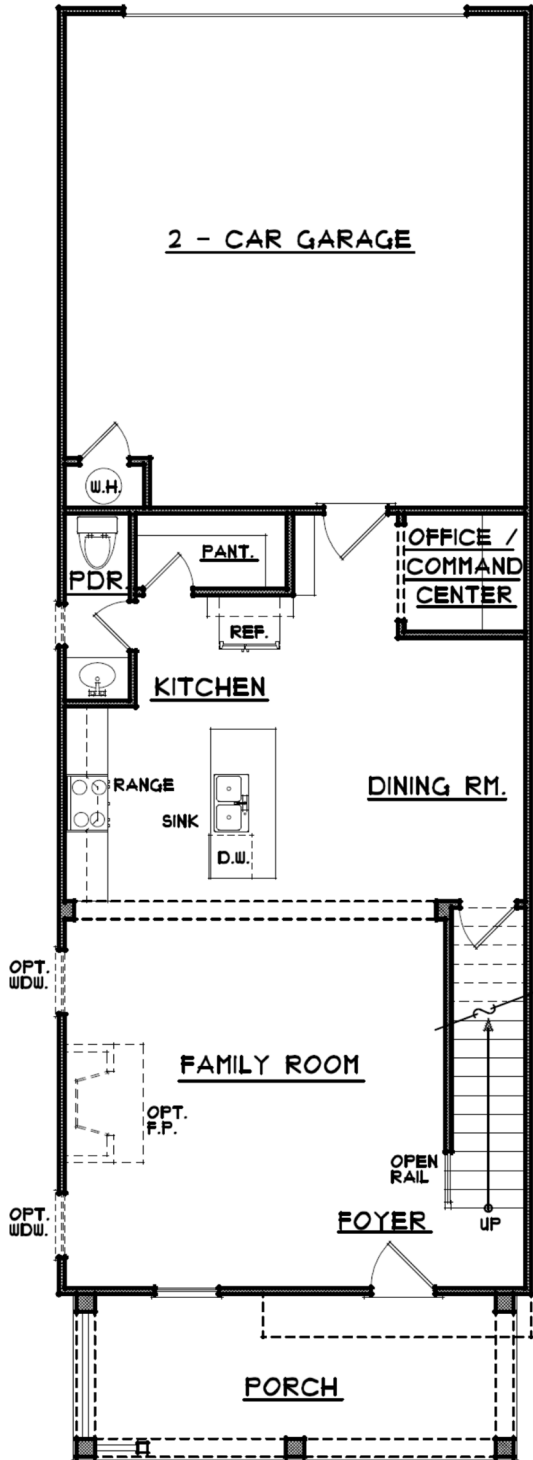

The Cali

Sales Center:

404-406-9495

KJohnson@builtbyfortress.com

builtbyfortress.com