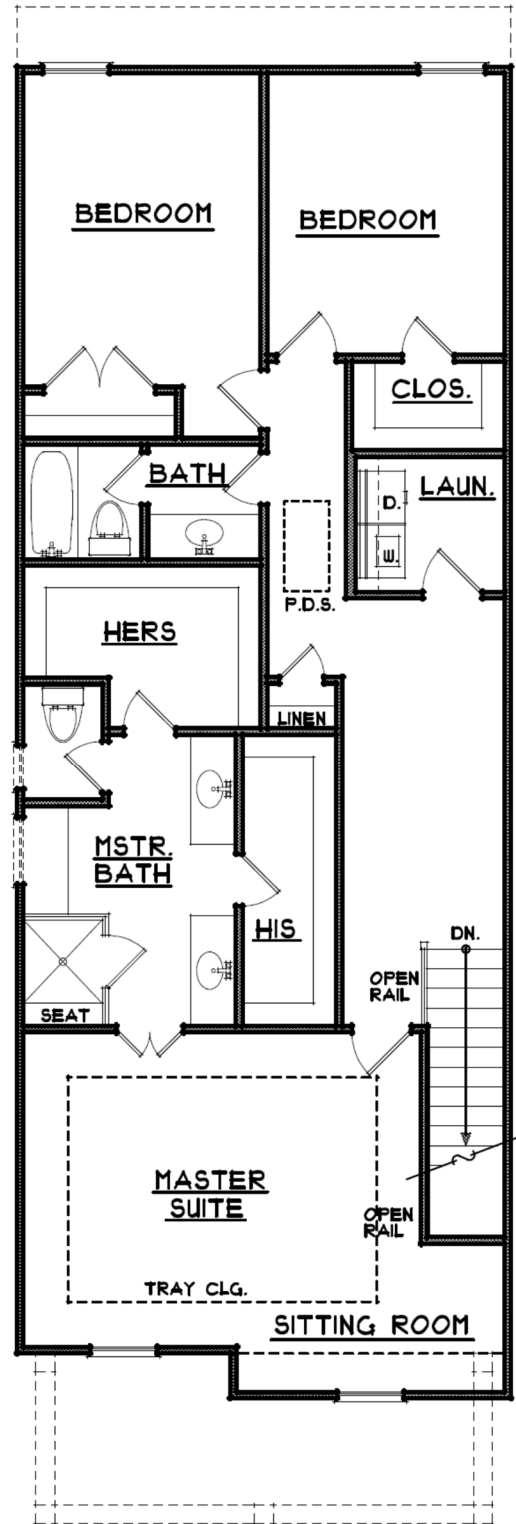

The Cali

Sales Center:

404-406-9495

KJohnson@builtbyfortress.com

builtbyfortress.com