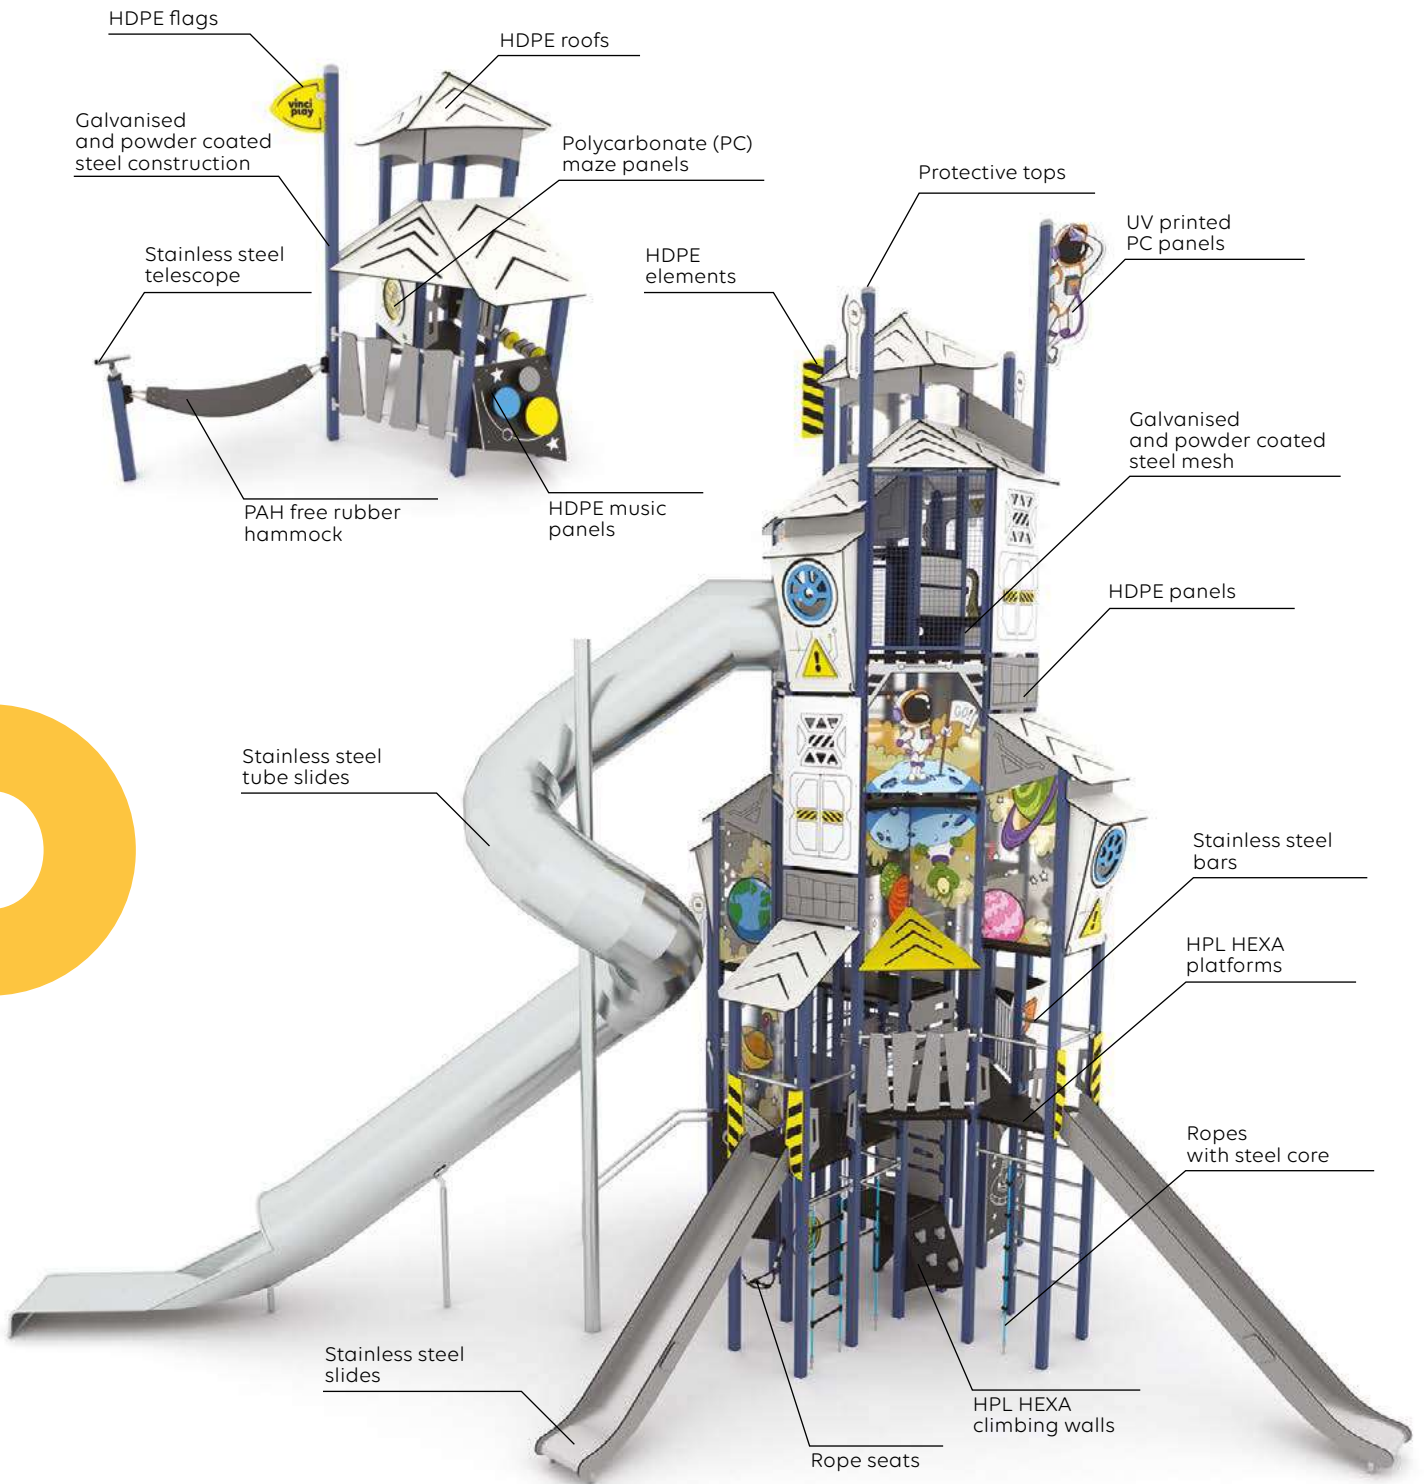

Construction: ● Painted steel RAL5000 | ● Stainless steel

Slides: stainless steel / fiberglass

Tubes: stainless steel / PE

Anchoring: surface / deep

Material options apply to selected products, for more information visit: www.vinci-play.com