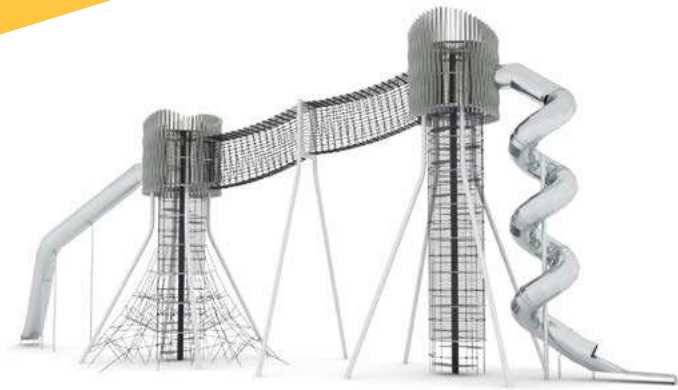

2904

Product code	🦽	Product length	Product width	Product height	Age range	Number of users	Safety zone	Free-fall height	Slide/s height	Tube/s height	Construction				Panels	
											steel	inox	wood	HDPE	HPL	robinia
2902	-	925 cm	550 cm	1150 cm	4 - 14	30	81,9 m²	100 cm	-	850 cm	●	-	-	-	-	-
2904	-	2630 cm	920 cm	1150 cm	4 - 14	50	199,8 m²	112 cm	-	640, 850 cm	●	-	-	-	●	-
2600	-	760 cm	445 cm	775 cm	4 - 14	18	47,1 m²	90 cm	-	365 cm	●	-	-	-	-	●
2601	-	890 cm	380 cm	975 cm	4 - 14	32	58,3 m²	90 cm	-	530 cm	●	-	-	-	-	●
2602	-	1395 cm	570 cm	1255 cm	4 - 14	40	66,1 m²	110 cm	-	360, 540 cm	●	-	-	-	-	●
2603	-	1635 cm	690 cm	1530 cm	4 - 14	32	123,6 m²	105 cm	-	360, 810, 930 cm	●	-	-	-	-	●
2610	-	1315 cm	1125 cm	975 cm	4 - 14	40	104,6 m²	90 cm	-	355, 530 cm	●	-	-	-	-	●
2612	-	1635 cm	1455 cm	1530 cm	4 - 14	40	188,5 m²	110 cm	-	360, 540, 810, 930 cm	●	-	-	-	-	●
2613	-	2270 cm	1455 cm	1530 cm	4 - 14	50	231,4 m²	110 cm	-	360, 530, 810, 930 cm	●	-	-	-	-	●