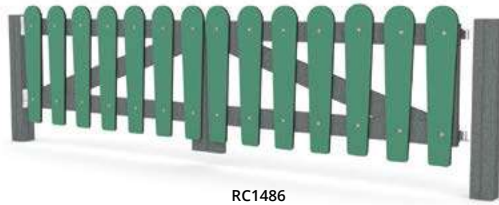

RC1486

Product code		Product length	Product width	Product height	Panels		Construction		
					HDPE	HPL	steel	wood	recycled
RC1484	-	120 cm	13 cm	76 cm	●	-	-	-	●
RC1489	●	146 cm	11 cm	76 cm	●	-	-	-	●
RC1485	-	170 cm	14 cm	76 cm	●	-	-	-	●
RC1486	-	280 cm	12 cm	76 cm	●	-	-	-	●
RC0921	-	261 cm	6 cm	116 cm	●	-	●	-	-
RC0923	-	159 cm	35 cm	37 cm	●	-	●	-	-
RC0924	-	159 cm	42 cm	78 cm	●	-	●	-	-
RC0934	-	36 cm	35 cm	100 cm	●	-	●	-	-
RC1483	-	50 cm	10 cm	170 cm	-	-	-	-	●
RC0942	-	-	9 cm	20 cm	-	-	-	-	●
RC0943	-	-	9 cm	30 cm	-	-	-	-	●
RC0944	-	-	9 cm	40 cm	-	-	-	-	●
RC0945	-	-	9 cm	50 cm	-	-	-	-	●