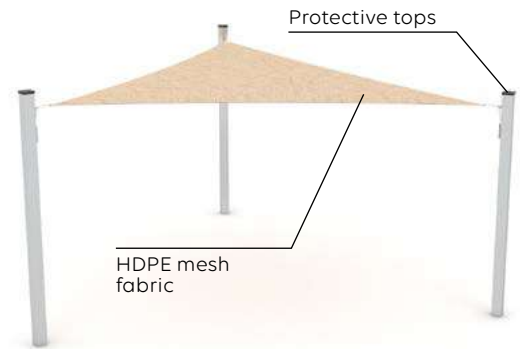

Construction: ● Painted steel | ● Stainless steel | ● Robinia wood

Anchoring: surface / deep

Material options apply to selected products, for more information visit: www.vinci-play.com