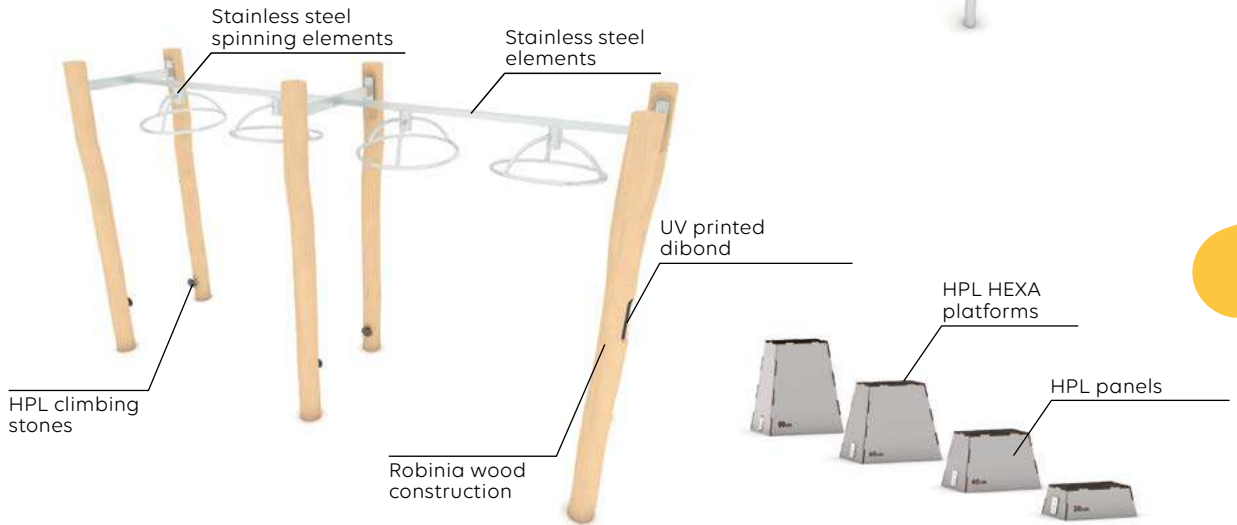

The structures included in the series are characterized by solidity, durability and austere design, which increases functionality and comfort of use.

2358

RB2351

Product code		Product length	Product width	Product height	Age range	Max. weight of user	Safety zone	Free-fall height	Construction			Colour options
									steel	inox	robinia	
RB2351	-	255 cm	115 cm	265 cm	14+	140 kg	30,5 m ²	240 cm	-	-	●	-
2358	-	380 cm	265 cm	57 cm	14+	140 kg	32,9 m ²	< 60 cm	●	●	-	● ● ● ● ●