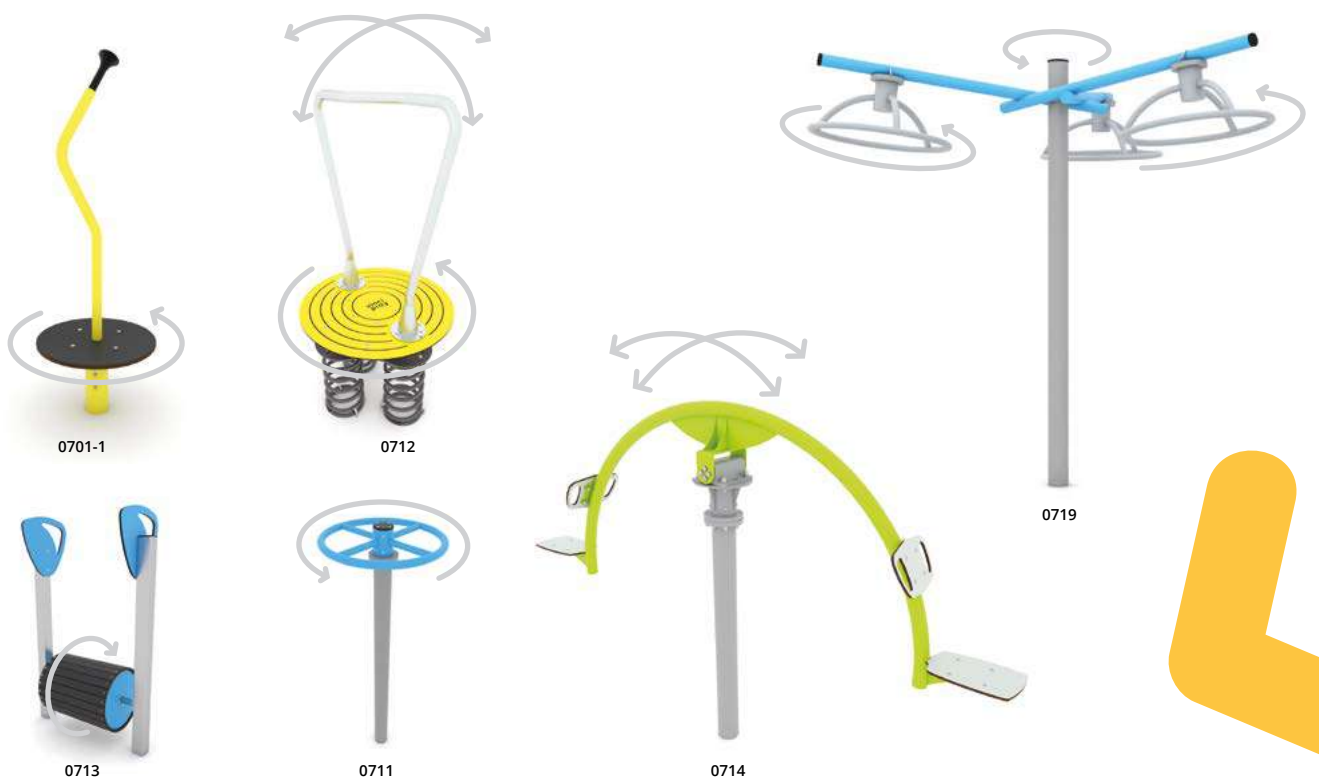

Product code		Product length	Product width	Product height	Age range	Number of users	Safety zone	Free-fall height	Construction			Colour options
									steel	inox	wood	
0701-1	-	45 cm	45 cm	140 cm	3 - 12	1	15,6 m²	100 cm	●	-	-	
0712	-	73 cm	73 cm	146 cm	3 - 12	2	17,6 m²	100 cm	-	●	-	
0713	-	90 cm	42 cm	147 cm	7 - 16	1	11,4 m²	< 60 cm	-	●	-	
0711	-	72 cm	72 cm	180 cm	7 - 16	4	35,4 m²	100 cm	-	●	-	
0714	-	265 cm	35 cm	170 cm	5 - 12	2	34,6 m²	120 cm	●	-	-	
0719	-	234 cm	221 cm	223 cm	5 - 12	3	58,2 m²	100 cm	●	-	-