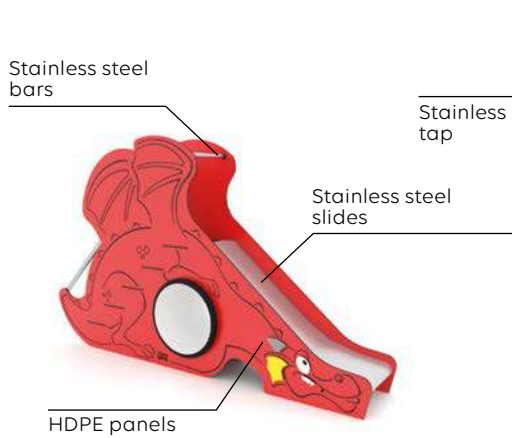

0816

0492

0490

WD0490

0817

0823

Product code		Product length	Product width	Product height	Age range	Number of users	Safety zone	Free-fall height	Construction			Panels	
									steel	inox	wood	HDPE	HPL
0816	-	94 cm	87 cm	< 60 cm	3 - 12	3	11,9 m ²	< 60 cm	●	-	-	● ● ●	-
0492	●	170 cm	45 cm	80 cm	1 - 16	1	14,2 m ²	< 60 cm	●	●	-	-	-
0490	●	81 cm	14 cm	73 cm	1+	1	10,0 m ²	< 60 cm	●	●	-	-	-
WD0490	●	84 cm	14 cm	74 cm	1+	1	10,1 m ²	< 60 cm	-	-	●	-	-
0817	-	120 cm	50 cm	59 cm	3 - 12	2	12,0 m ²	< 60 cm	●	-	-	● ● ● ●	-
0823	●	100 cm	395 cm	160 cm	3 - 16	2	19,9 m ²	99 cm	-	●	-	-	-