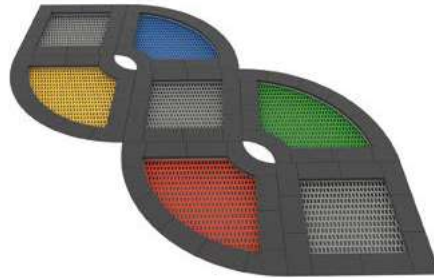

2223

Jumping mat: made of polypropylene lamellas, threaded on a stainless steel rope

The edges of the structure covered with a rubber rim SBR glued to the frame or without rubber rim

Fastening on durable galvanized springs inside the structure

Hot-dip galvanised steel construction, mounted below the ground surface