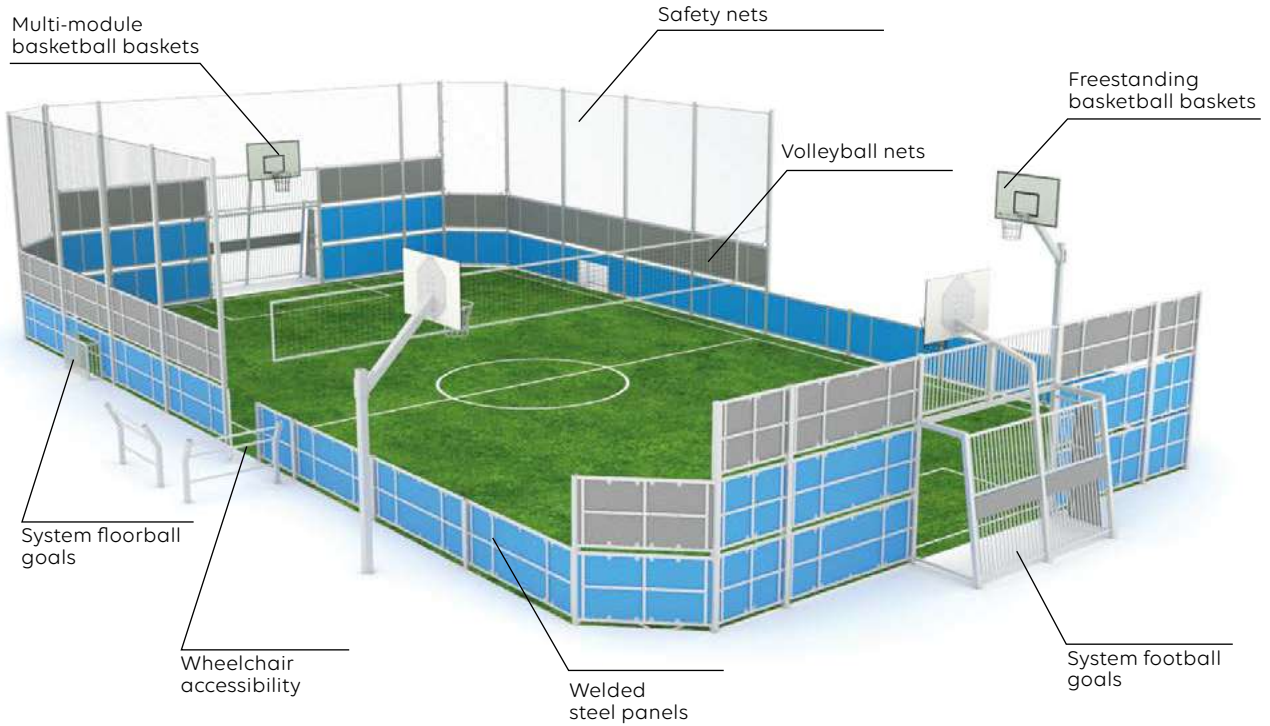

Anchoring: surface / deep