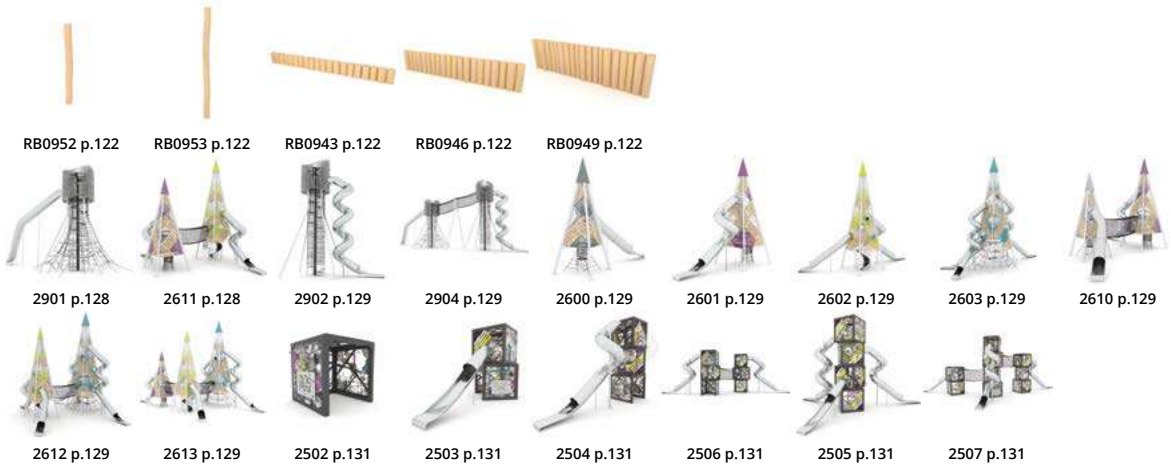

All products

maxX yobinia