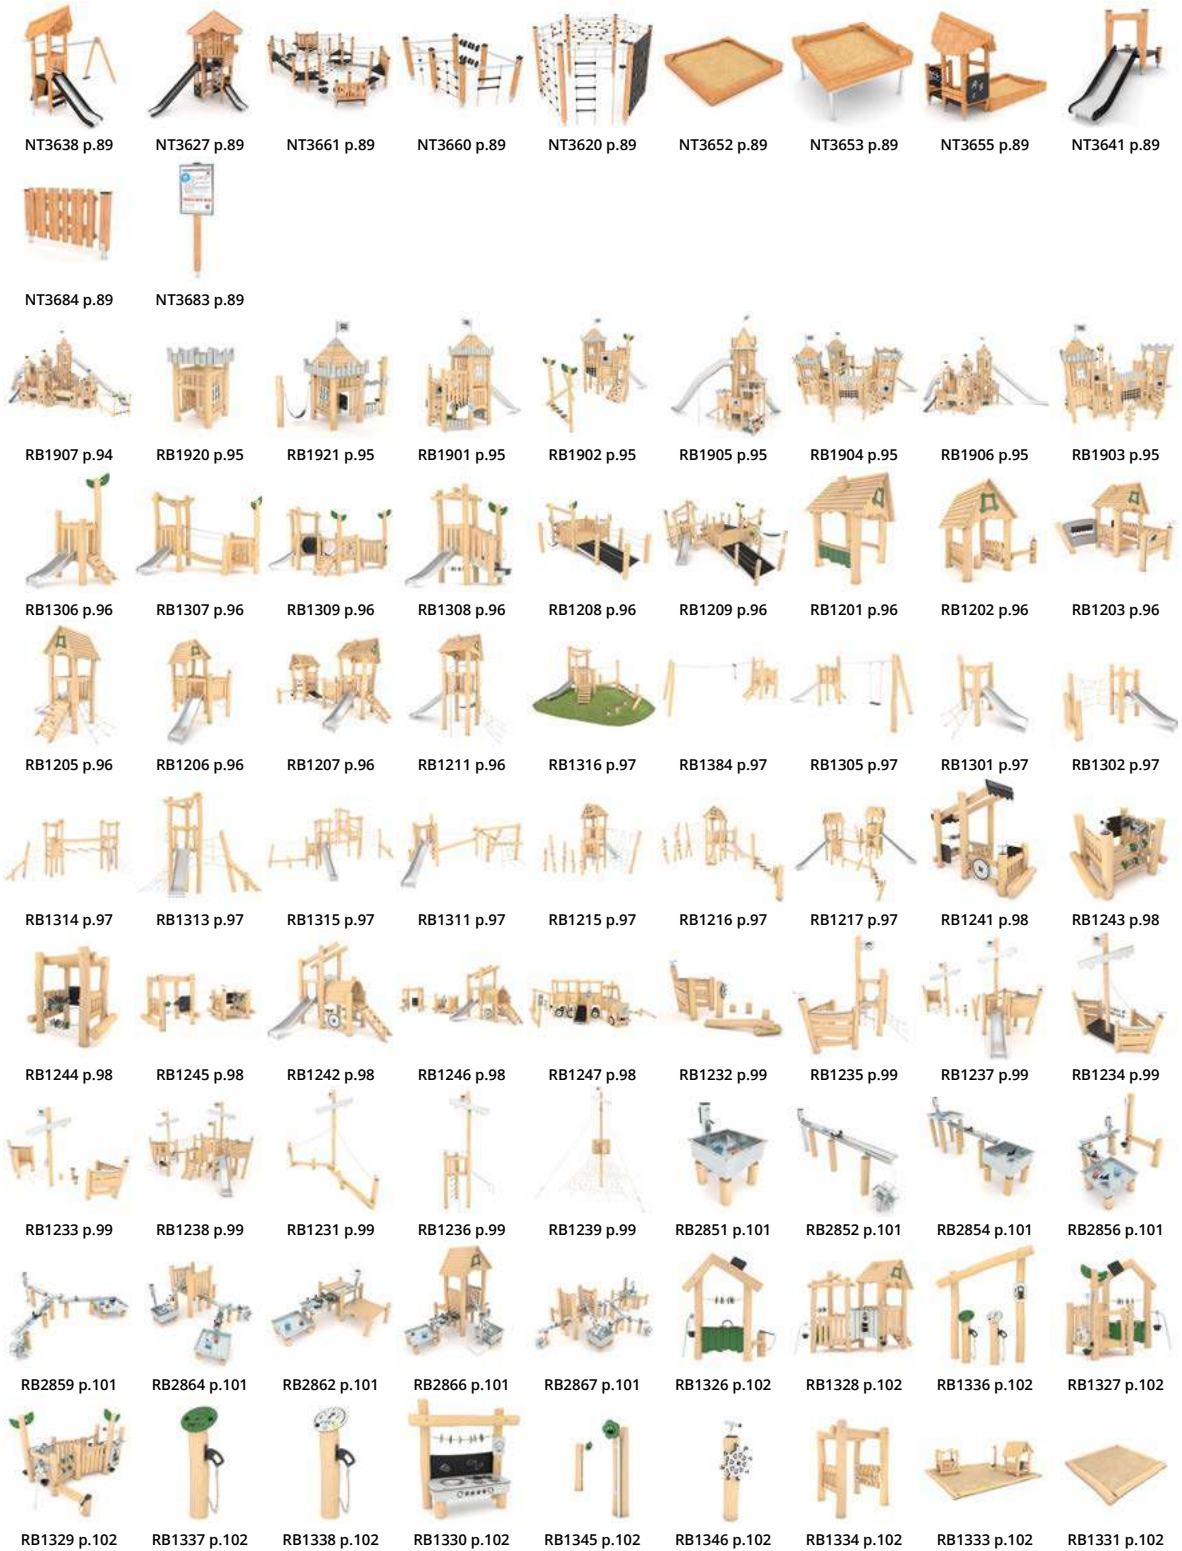

All products

recycled

All products

recycled

natur

All products

naturò

Robinia