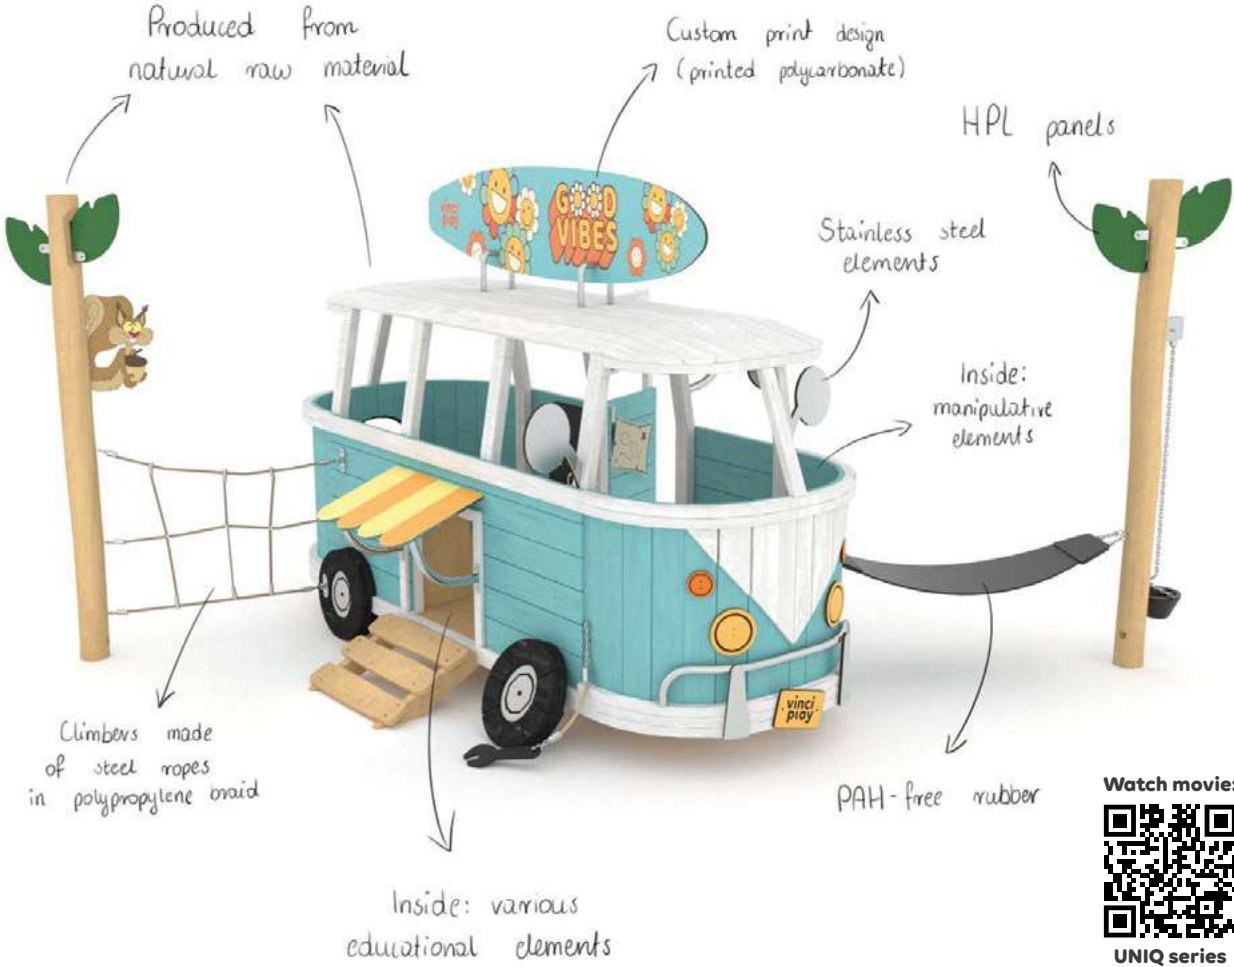

Watch movie:

UNIQU series