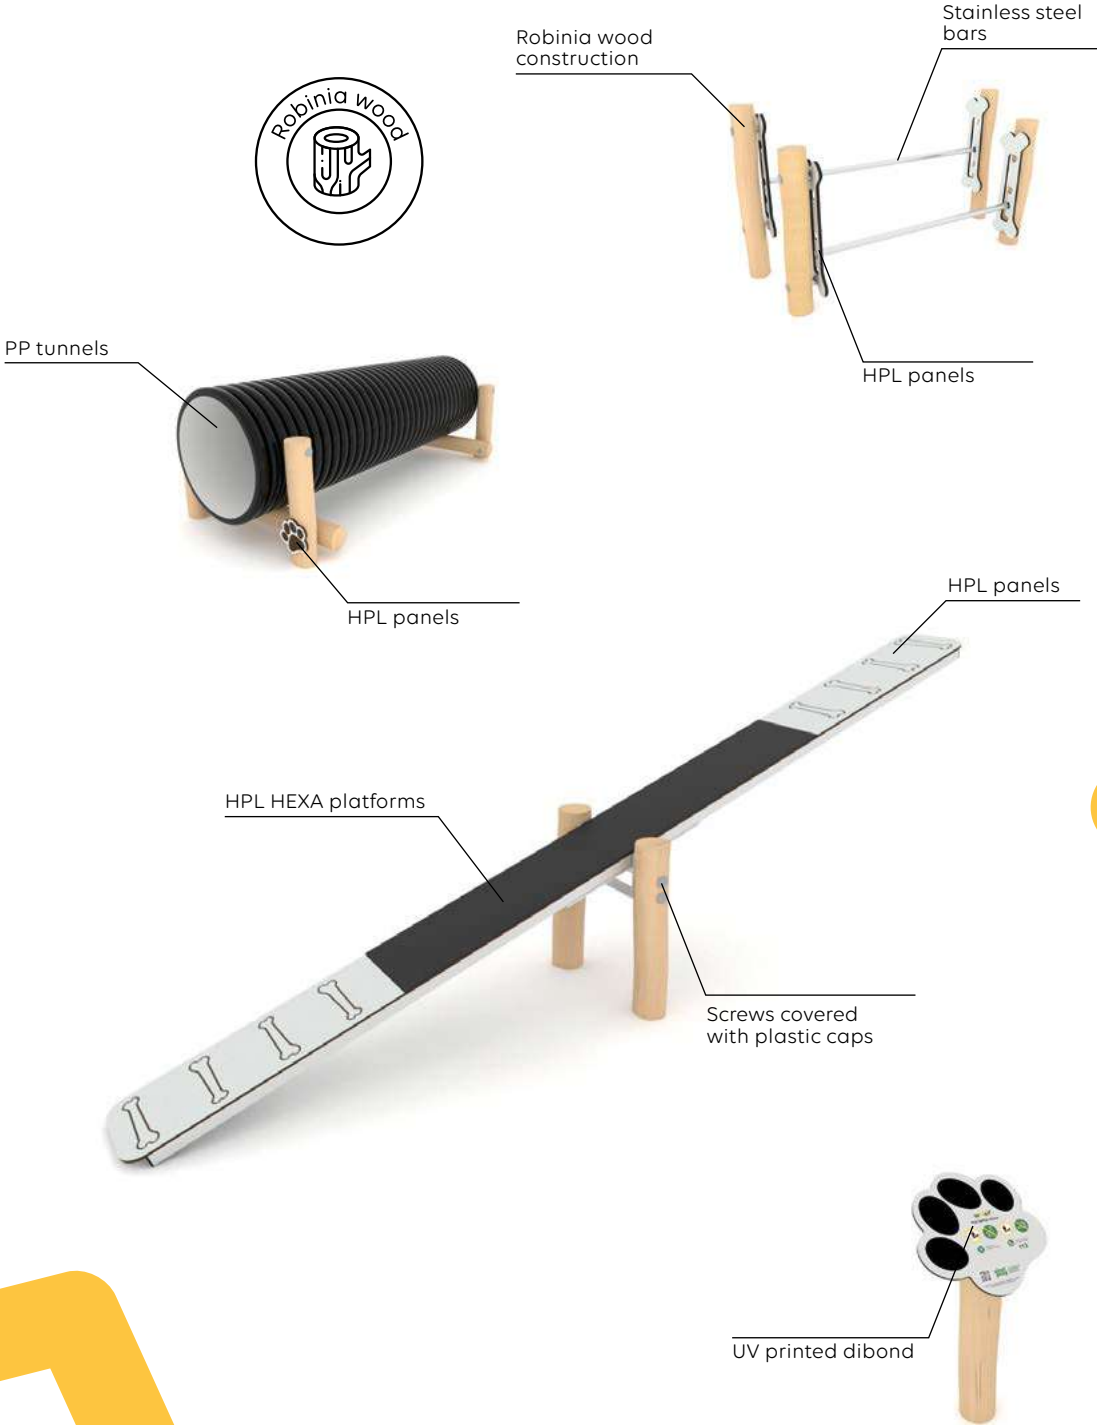

RB5098

5097

RB5004

Product code	Product length	Product width	Product height	Age range	Number of users	Safety zone	Free-fall height
🕒 RB5098	37 cm	32 cm	76 cm	-	-	-	-
🕒 5097	55 cm	27 cm	13 cm	-	-	-	-
RB5004	130 cm	15 cm	145 cm	-	-	-	-

RB5099

Product code	Product length	Product width	Product height	Age range	Number of users	Safety zone	Free-fall height
RB5001	165 cm	25 cm	80 cm	-	-	-	-
RB5002	185 cm	70 cm	96 cm	-	-	-	-
RB5008	325 cm	25 cm	140 cm	-	-	-	-
RB5005	360 cm	60 cm	115 cm	-	-	-	-
RB5006	415 cm	90 cm	170 cm	-	-	-	-
RB5010	420 cm	30 cm	95 cm	-	-	-	-
RB5007	95 cm	95 cm	36 cm	-	-	-	-
RB5009	245 cm	110 cm	90 cm	-	-	-	-
RB5099	54 cm	40 cm	115 cm	-	-	-	-