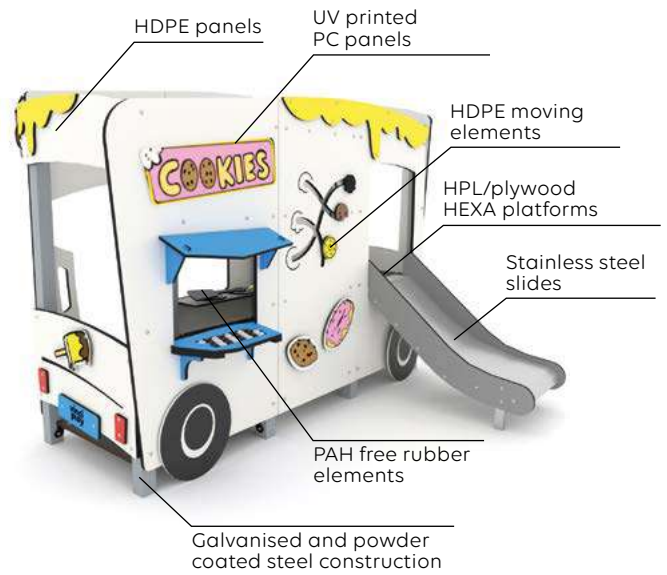

WD1541

WD1542

WD1534

Product code		Product length	Product width	Product height	Age range	Number of users	Safety zone	Free-fall height	Slide/s height	Tube/s height	Construction		Panels variants	
											steel	inox	wood	HDPE
WD1541		510 cm	310 cm	405 cm	1 - 8	22	38,0 m ²	210 cm	59 cm	210 cm	-	-		-
WD1542		880 cm	830 cm	405 cm	1 - 8	54	94,6 m ²	210 cm	59 cm	210 cm	-	-		-
WD1534		600 cm	585 cm	630 cm	3 - 14	39	49,4 m ²	180 cm	-	180, 330 cm	-	-		-