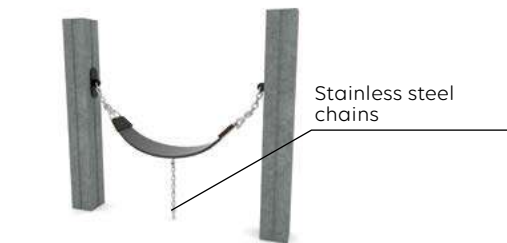

 Anchoring: surface / deep

**Be closer
to nature
with Vinci Play!**

Fun in harmony with nature

The NATURO series equipment is made primarily of natural glued wood, sealed with a protective impregnation in muted colors, and features safe slides, rope bridges, stable platforms, and many other play elements.