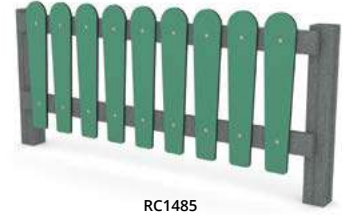

RC1485

Product code		Product length	Product width	Product height	Panels		Construction		
					HDPE	HPL	steel	wood	recycled
RC1484	-	120 cm	13 cm	76 cm	●	-	-	-	●
RC1489	●	146 cm	11 cm	76 cm	●	-	-	-	●
RC1485	-	170 cm	14 cm	76 cm	●	-	-	-	●
RC1486	-	280 cm	12 cm	76 cm	●	-	-	-	●
RC0921	-	261 cm	6 cm	116 cm	●	-	●	-	-
RC0923	-	159 cm	35 cm	37 cm	●	-	●	-	-
RC0924	-	159 cm	42 cm	78 cm	●	-	●	-	-
RC0934	-	36 cm	35 cm	100 cm	●	-	●	-	-
RC1483	-	50 cm	10 cm	170 cm	-	-	-	-	●
RC0942	-	-	9 cm	20 cm	-	-	-	-	●
RC0943	-	-	9 cm	30 cm	-	-	-	-	●
RC0944	-	-	9 cm	40 cm	-	-	-	-	●
RC0945	-	-	9 cm	50 cm	-	-	-	-	●