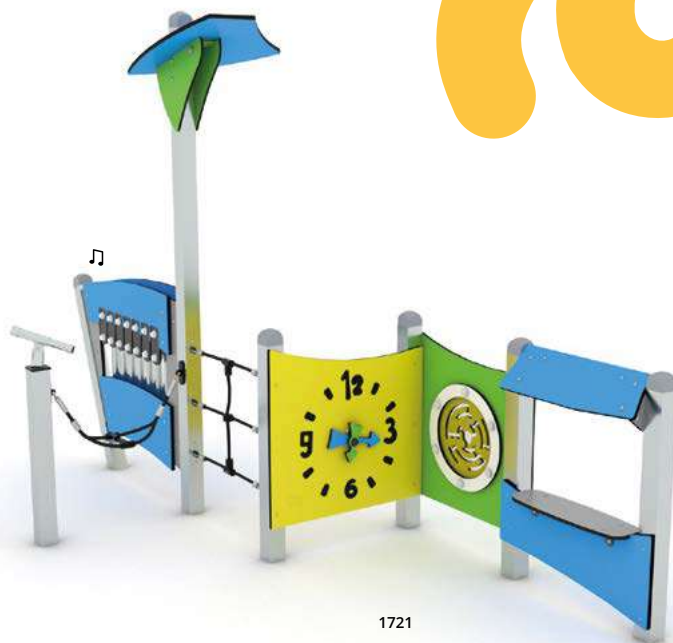

1721

Product code		Product length	Product width	Product height	Age range	Number of users	Safety zone	Free-fall height	Construction				Panels	
									steel	inox	wood	HDPE	HPL	
1722	●	263 cm	112 cm	206 cm	1 - 8	6	20,2 m²	< 60 cm	●	●	-	● ● ● ● ● ●	-	
1772	●	137 cm	77 cm	206 cm	1 - 8	5	12,5 m²	< 60 cm	●	●	-	● ● ● ● ● ●	-	
1720	●	240 cm	77 cm	206 cm	1 - 8	7	16,2 m²	67 cm	●	●	-	● ● ● ● ● ●	-	
1721	●	349 cm	166 cm	206 cm	1 - 8	10	21,6 m²	< 60 cm	●	●	-	● ● ● ● ● ●	-