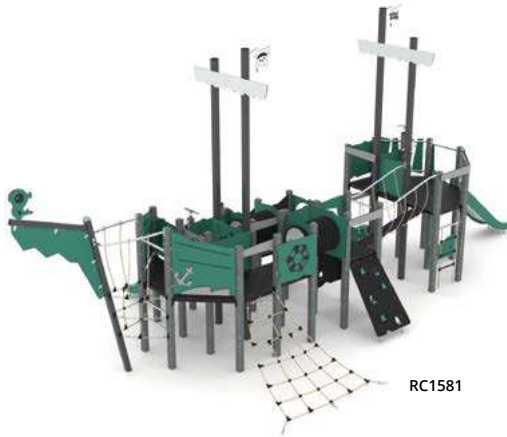

RC1551

RC1552

RC1550

Product code		Product length	Product width	Product height	Age range	Number of users	Safety zone	Free-fall height	Slide/s height	Platform/s height	Construction			Panels variants	
											steel	wood	recycled	HDPE	HPL
RC1551	●	292 cm	220 cm	214 cm	1 - 8	12	25,3 m ²	< 60 cm	59 cm	59 cm	-	-	●	●	-
RC1552	●	244 cm	100 cm	184 cm	1 - 8	10	19,9 m ²	< 60 cm	-	35 cm	-	-	●	●	-
RC1550	●	386 cm	336 cm	260 cm	3 - 12	28	33,3 m ²	120 cm	90 cm	40, 90, 120 cm	-	-	●	●	-

RC1433

RC1414

RC1415

RC1581

RC1580

RC1418

Product code		Product length	Product width	Product height	Age range	Number of users	Safety zone	Free-fall height	Slide/s height	Platform/s height	Construction			Panels variants	
											steel	wood	recycled	HDPE	HPL
RC1433	●	300 cm	275 cm	250 cm	1 - 8	14	25,1 m ²	< 60 cm	59 cm	35, 59 cm	-	-	●	●	-
RC1414	●	395 cm	330 cm	260 cm	3 - 14	21	31,4 m ²	90 cm	90 cm	90 cm	-	-	●	●	-
RC1415	●	615 cm	395 cm	290 cm	3 - 14	34	47,7 m ²	120 cm	90, 120 cm	90, 120 cm	-	-	●	●	-
RC1581	●	1100 cm	525 cm	485 cm	3 - 14	52	74,6 m ²	150 cm	90, 150 cm	35, 90, 120, 150 cm	-	-	●	●	-
RC1580	●	1285 cm	740 cm	490 cm	3 - 14	82	108,3 m ²	180 cm	120, 150, 180 cm	120, 150, 180 cm	-	-	●	●	-
RC1418	●	1575 cm	805 cm	490 cm	3 - 14	120	134,5 m ²	180 cm	120, 150, 180* cm	120, 150, 180 cm	-	-	●	●	-