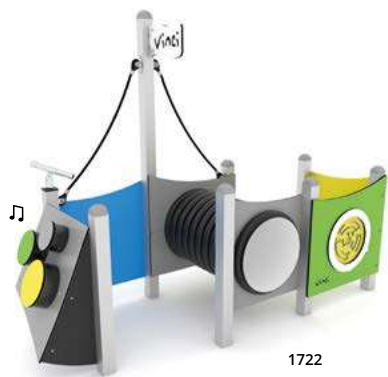

Product code		Product length	Product width	Product height	Age range	Number of users	Safety zone	Free-fall height	Construction				Panels	
									steel	inox	wood	HDPE	HPL	
1722	●	263 cm	112 cm	206 cm	1 - 8	6	20,2 m²	< 60 cm	●	●	-	● ● ● ● ● ●	-	
1772	●	137 cm	77 cm	206 cm	1 - 8	5	12,5 m²	< 60 cm	●	●	-	● ● ● ● ● ●	-	
1720	●	240 cm	77 cm	206 cm	1 - 8	7	16,2 m²	67 cm	●	●	-	● ● ● ● ● ●	-	
1721	●	349 cm	166 cm	206 cm	1 - 8	10	21,6 m²	< 60 cm	●	●	-	● ● ● ● ● ●	-