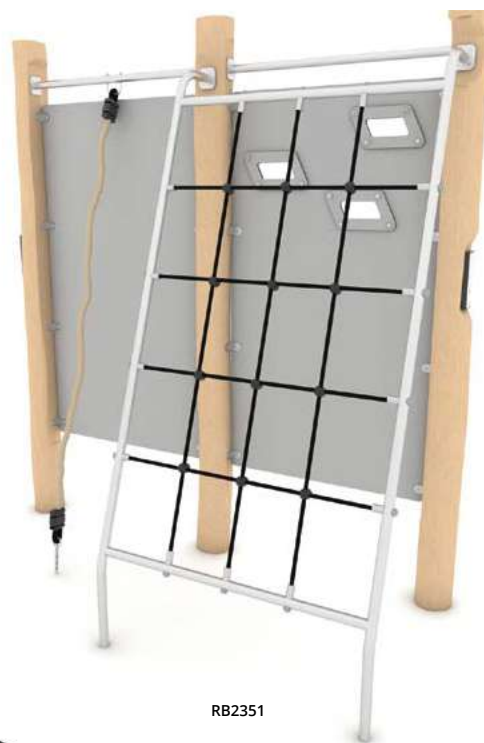

RB2351

Product code		Product length	Product width	Product height	Age range	Max. weight of user	Safety zone	Free-fall height	Construction			Colour options
									steel	inox	robinia	
RB2351	-	255 cm	115 cm	265 cm	14+	140 kg	30,5 m²	240 cm	-	-	●	-
2358	-	380 cm	265 cm	57 cm	14+	140 kg	32,9 m²	< 60 cm	●	●	-	● ● ● ● ●