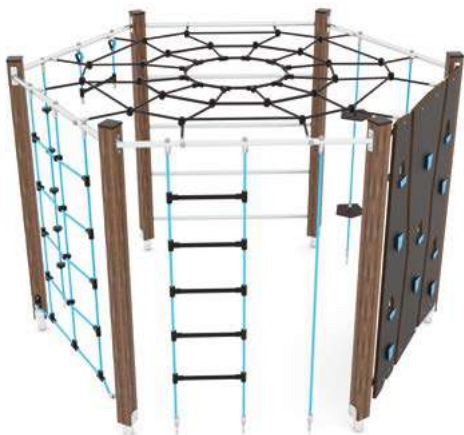

WD1420

Product code		Product length	Product width	Product height	Age range	Number of users	Safety zone	Free-fall height	Platform/s height	Construction			Colour options	
										steel	inox	wood	elements	ropes
WD1465	-	158 cm	84 cm	200 cm	7 - 16	6	20,2 m²	190 cm	-	-	-	-	-	
WD1466	-	232 cm	158 cm	200 cm	7 - 16	19	25,3 m²	190 cm	-	-	-	-	-	
WD1487	-	290 cm	255 cm	230 cm	7 - 16	18	30,7 m²	220 cm	-	-	-	-	-	
WD1420	-	290 cm	255 cm	200 cm	3 - 14	18	34,1 m²	200 cm	-	-	-			
WD1419	-	310 cm	306 cm	230 cm	3 - 14	11	31,2 m²	220 cm	-	-	-			
WD1417	-	162 cm	91 cm	230 cm	3 - 14	9	22,1 m²	220 cm	-	-	-			
WD1462	-	240 cm	233 cm	230 cm	3 - 14	23	33,9 m²	220 cm	120 cm	-	-			
WD1463	-	536 cm	316 cm	230 cm	7 - 16	52	60,4 m²	220 cm	120, 150 cm	-	-