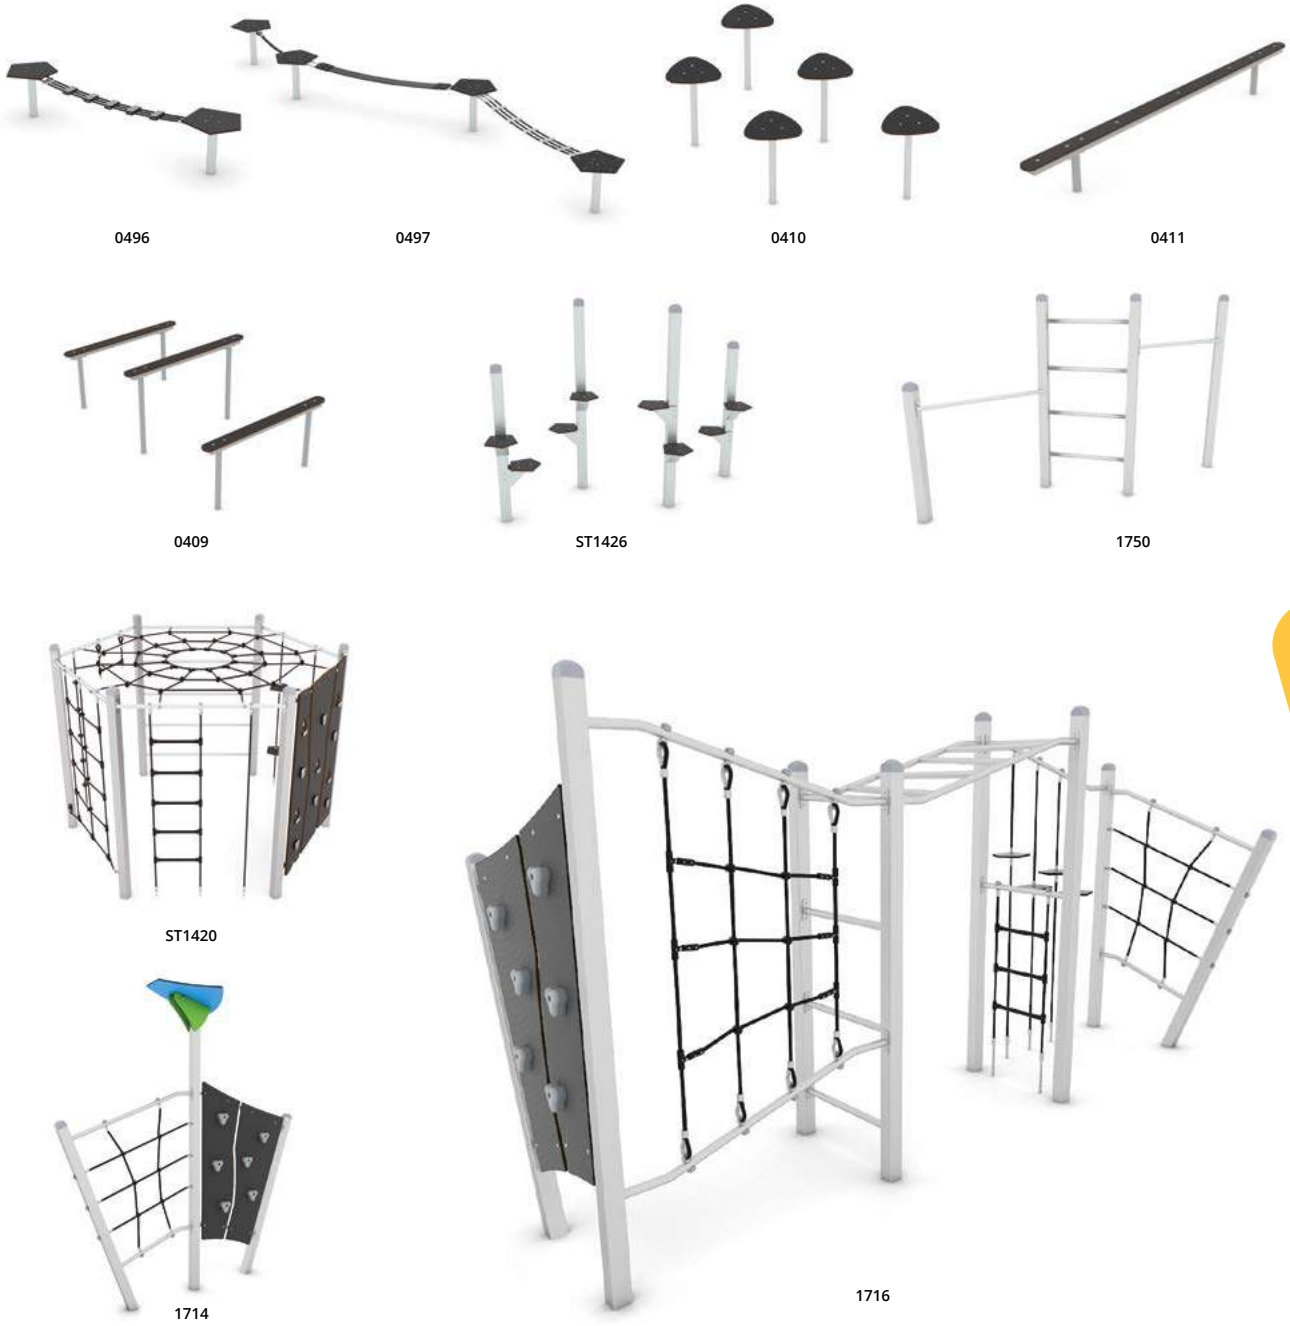

This series is the perfect place to organise competitive games where exciting physical challenges are coupled with maximum safety.

See more

Climboo series

Product code	Icon	Product length	Product width	Product height	Age range	Number of users	Safety zone	Free-fall height	Platform/s height	Construction			Colour options	
										steel	inox	wood	elements	ropes
0481	●	745 cm	81 cm	105 cm	0,5+	15	37,9 m ²	< 60 cm	13, 24 cm	●	●	-	●	-
WD0485	-	158 cm	84 cm	119 cm	1+	2	15,7 m ²	< 60 cm	33 cm	-	-	●	●	●

Product code		Product length	Product width	Product height	Age range	Number of users	Safety zone	Free-fall height	Platform/s height	Construction			Colour options	
										steel	inox	wood	elements	ropes
WD1465	-	158 cm	84 cm	200 cm	7 - 16	6	20,2 m ²	190 cm	-	-	-	-	-	
WD1466	-	232 cm	158 cm	200 cm	7 - 16	19	25,3 m ²	190 cm	-	-	-	-	-	
WD1487	-	290 cm	255 cm	230 cm	7 - 16	18	30,7 m ²	220 cm	-	-	-	-	-	
WD1420	-	290 cm	255 cm	200 cm	3 - 14	18	34,1 m ²	200 cm	-	-	-			
WD1419	-	310 cm	306 cm	230 cm	3 - 14	11	31,2 m ²	220 cm	-	-	-			
WD1417	-	162 cm	91 cm	230 cm	3 - 14	9	22,1 m ²	220 cm	-	-	-			
WD1462	-	240 cm	233 cm	230 cm	3 - 14	23	33,9 m ²	220 cm	120 cm	-	-			
WD1463	-	536 cm	316 cm	230 cm	7 - 16	52	60,4 m ²	220 cm	120, 150 cm	-	-			