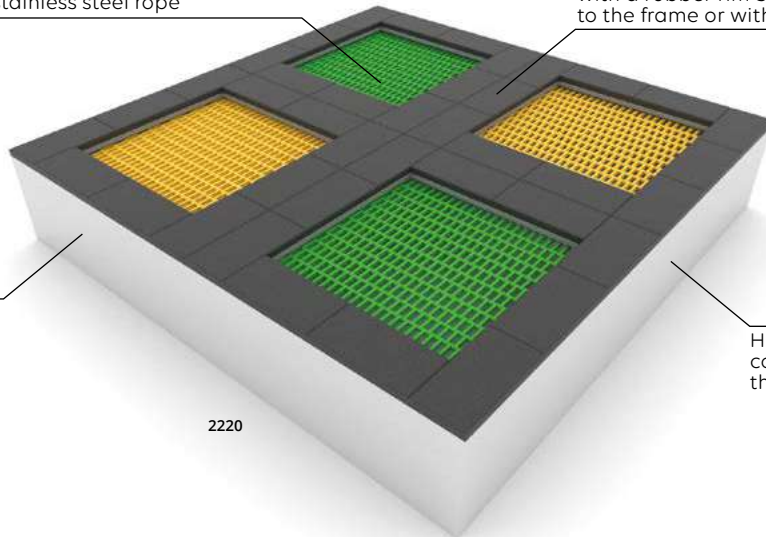

Jumping mat: made of polypropylene lamellas, threaded on a stainless steel rope

The edges of the structure covered with a rubber rim SBR glued to the frame or without rubber rim

Fastening on durable galvanized springs inside the structure

Hot-dip galvanised steel construction, mounted below the ground surface

2220