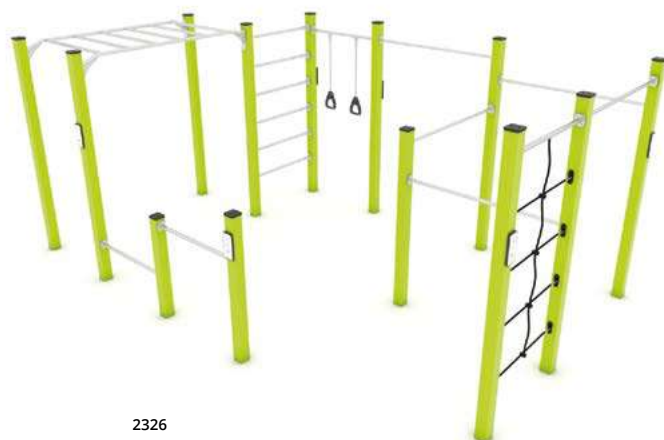

Modern design, durable materials and colour options, perfect for creating a contemporary sports ground.

RB2324

2326

See more

Workout series

Product code		Product length	Product width	Product height	Age range	Max. weight of user	Safety zone	Free-fall height	Construction			Colour options
									steel	inox	robinia	
RB2324	-	468 cm	384 cm	250 cm	14+	140 kg	42,2 m ²	240 cm	-	-	●	-
2326	-	543 cm	344 cm	241 cm	14+	140 kg	54,8 m ²	228 cm	●	●	●	● ● ● ● ●