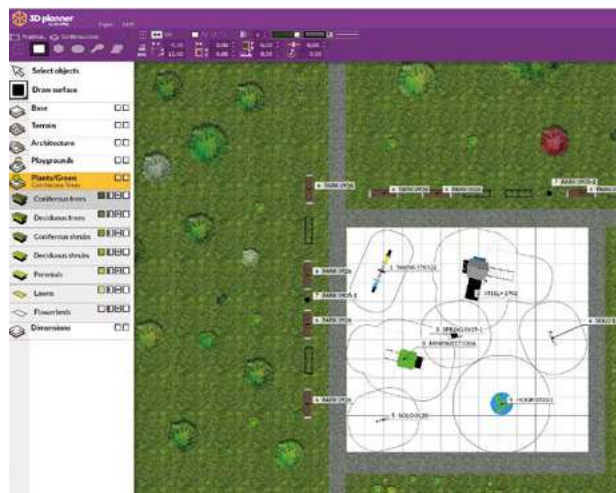

work as easy as possible. This allows you to arrange your space in a simple and intuitive way, tailored to each user's skill level.

Watch movie:

3D Planner

Unit3D is an advanced tool created specifically for clients interested in unconventional solutions. The application provides complete control at every design stage, while offering speed and ease of use, even for those without design experience. Thanks to 3D render, users can easily see what their customized product will look like before implementation begins.

The visualization shown is for illustrative purposes only and differs from the design presented in the Unit 3D Creator.

Design a functional and safe playground with the 3D Planner application. See what your new playground will look like. Our 3D application will calculate the area needed for the installation of the Vinci Play equipment based on their safety zones.