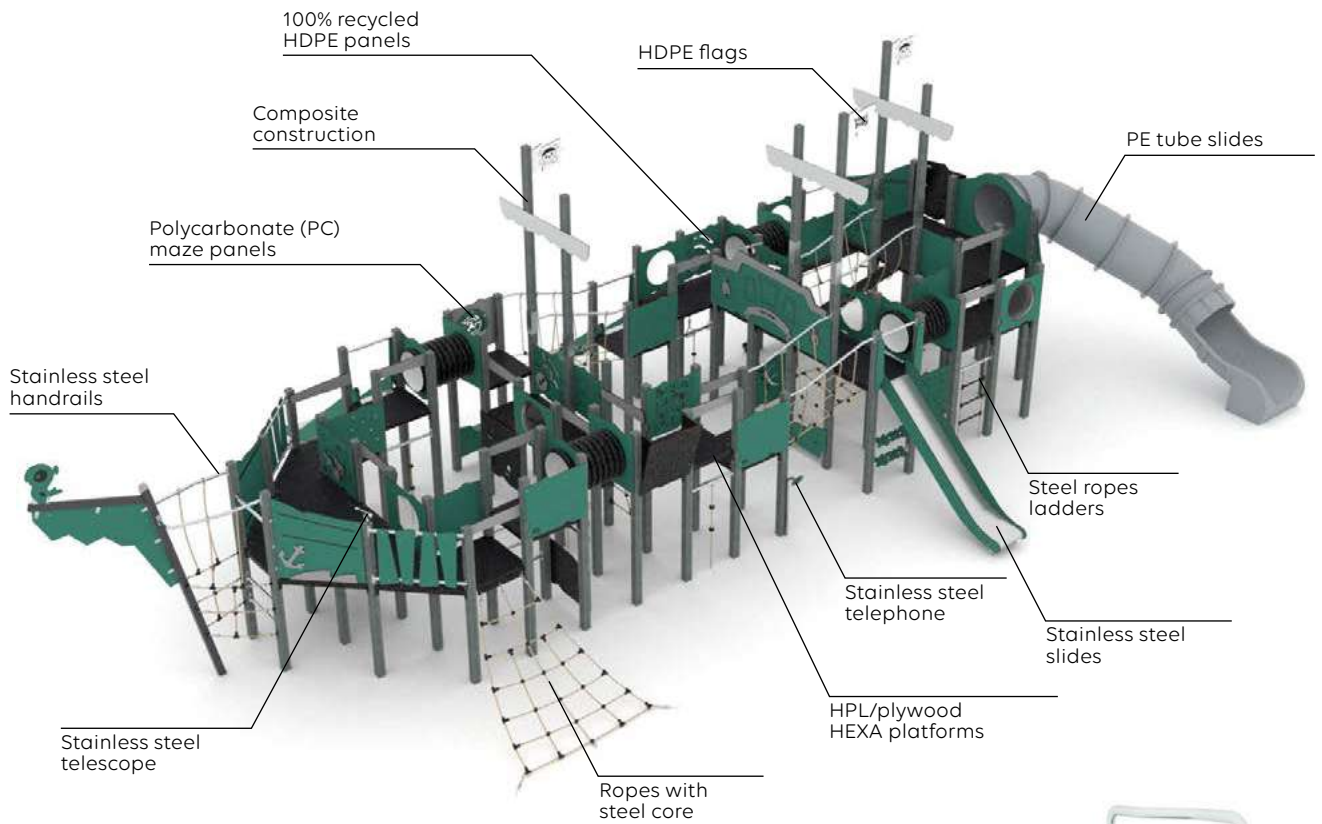

RC1483

RC0942

RC0943

RC0944

RC0945

Product code		Product length	Product width	Product height	Panels		Construction		
					HDPE	HPL	steel	wood	recycled
RC1484	-	120 cm	13 cm	76 cm	●	-	-	-	●
RC1489	●	146 cm	11 cm	76 cm	●	-	-	-	●
RC1485	-	170 cm	14 cm	76 cm	●	-	-	-	●
RC1486	-	280 cm	12 cm	76 cm	●	-	-	-	●
RC0921	-	261 cm	6 cm	116 cm	●	-	●	-	-
RC0923	-	159 cm	35 cm	37 cm	●	-	●	-	-
RC0924	-	159 cm	42 cm	78 cm	●	-	●	-	-
RC0934	-	36 cm	35 cm	100 cm	●	-	●	-	-
RC1483	-	50 cm	10 cm	170 cm	-	-	-	-	●
RC0942	-	-	9 cm	20 cm	-	-	-	-	●
RC0943	-	-	9 cm	30 cm	-	-	-	-	●
RC0944	-	-	9 cm	40 cm	-	-	-	-	●
RC0945	-	-	9 cm	50 cm	-	-	-	-	●

 Anchoring: surface / deep

**Be closer
to nature
with Vinci Play!**

Fun in harmony with nature

The NATURO series equipment is made primarily of natural glued wood, sealed with a protective impregnation in muted colors, and features safe slides, rope bridges, stable platforms, and many other play elements.