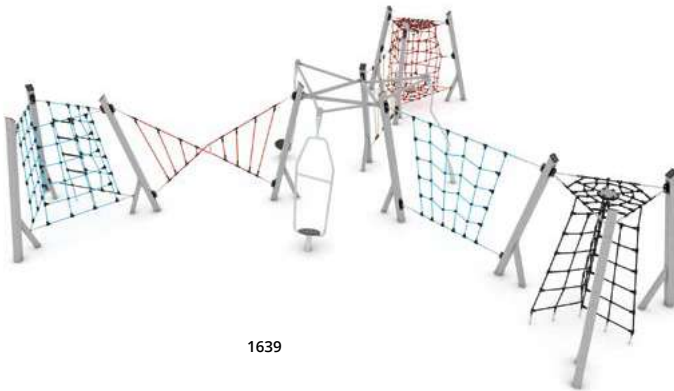

1639

Product code		Product length	Product width	Product height	Age range	Number of users	Safety zone	Free-fall height	Construction			Ropes options
									steel	inox	wood	
1630	-	725 cm	180 cm	225 cm	4 - 14	14	41,9 m²	200 cm	●	-	-	● ● ● ●
1637	-	722 cm	625 cm	223 cm	4 - 14	16	51,3 m²	200 cm	●	-	-	● ● ● ●
1639	-	1109 cm	961 cm	223 cm	4 - 14	49	97,9 m²	200 cm	●	-	-	● ● ● ●
1640	-	914 cm	908 cm	224 cm	4 - 14	44	112,0 m²	200 cm	●	-	-	● ● ● ●