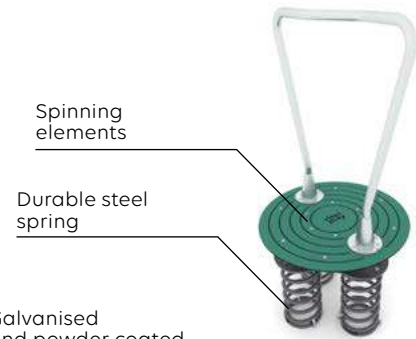

 Anchoring: surface / deep

**Be closer
to nature
with Vinci Play!**

Fun in harmony with nature

The NATURO series equipment is made primarily of natural glued wood, sealed with a protective impregnation in muted colors, and features safe slides, rope bridges, stable platforms, and many other play elements.