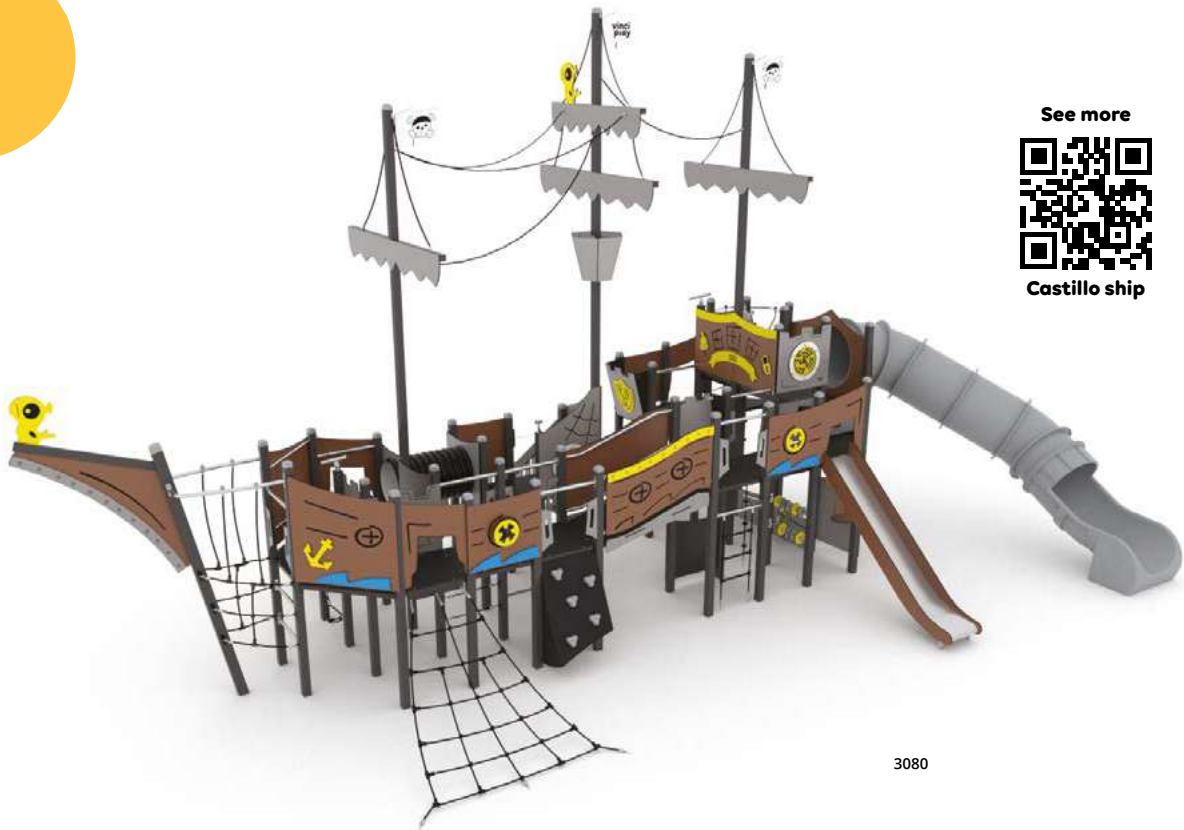

See more

3080

Product code		Product length	Product width	Product height	Age range	Number of users	Safety zone	Free-fall height	Slide/s height	Tube/s height	Construction			Panels	
											steel	inox	wood	HDPE	HPL
3080		1200 cm	605 cm	645 cm	4 - 14	87	100,9 m²	270 cm	120, 150 cm	180 cm			-		-