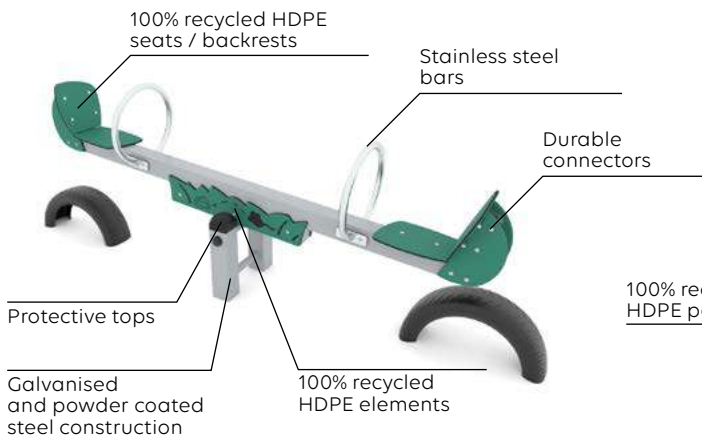

 Anchoring: surface / deep

**Be closer
to nature
with Vinci Play!**

Fun in harmony with nature

The NATURO series equipment is made primarily of natural glued wood, sealed with a protective impregnation in muted colors, and features safe slides, rope bridges, stable platforms, and many other play elements.