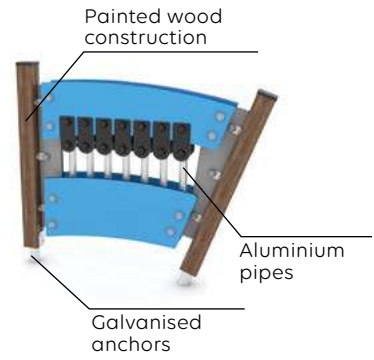

0816

0492

0490

WD0490

0817

0823

Product code		Product length	Product width	Product height	Age range	Number of users	Safety zone	Free-fall height	Construction			Panels	
									steel	inox	wood	HDPE	HPL
0816	-	94 cm	87 cm	< 60 cm	3 - 12	3	11,9 m ²	< 60 cm	●	-	-	● ● ●	-
0492	●	170 cm	45 cm	80 cm	1 - 16	1	14,2 m ²	< 60 cm	●	●	-	-	-
0490	●	81 cm	14 cm	73 cm	1+	1	10,0 m ²	< 60 cm	●	●	-	-	-
WD0490	●	84 cm	14 cm	74 cm	1+	1	10,1 m ²	< 60 cm	-	-	●	-	-
0817	-	120 cm	50 cm	59 cm	3 - 12	2	12,0 m ²	< 60 cm	●	-	-	● ● ● ●	-
0823	●	100 cm	395 cm	160 cm	3 - 16	2	19,9 m ²	99 cm	-	●	-	-	-