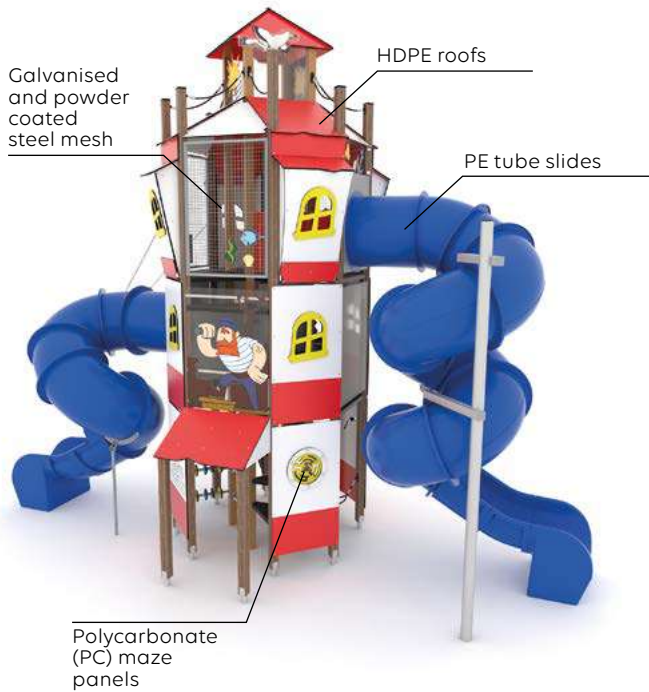

WD1541

WD1542

WD1534

Product code		Product length	Product width	Product height	Age range	Number of users	Safety zone	Free-fall height	Slide/s height	Tube/s height	Construction		Panels variants	
											steel	inox	wood	HDPE
WD1541		510 cm	310 cm	405 cm	1 - 8	22	38,0 m ²	210 cm	59 cm	210 cm	-	-		-
WD1542		880 cm	830 cm	405 cm	1 - 8	54	94,6 m ²	210 cm	59 cm	210 cm	-	-		-
WD1534		600 cm	585 cm	630 cm	3 - 14	39	49,4 m ²	180 cm	-	180, 330 cm	-	-		-