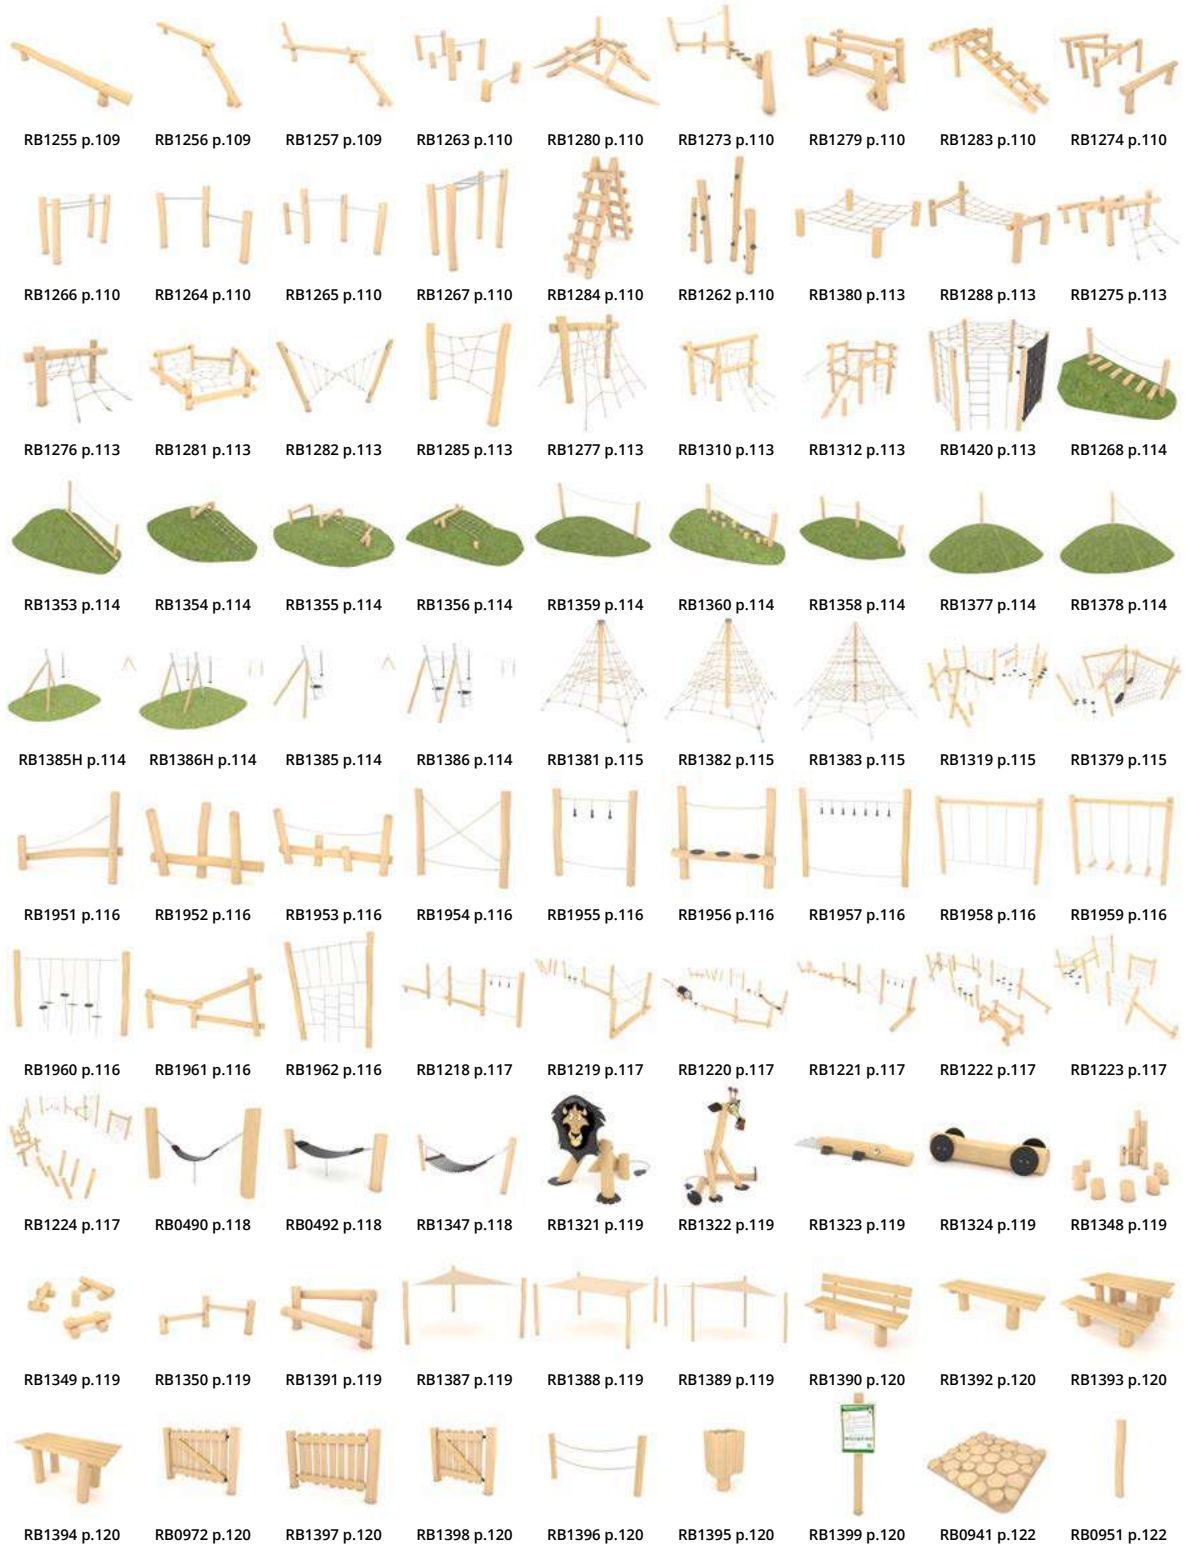

All products