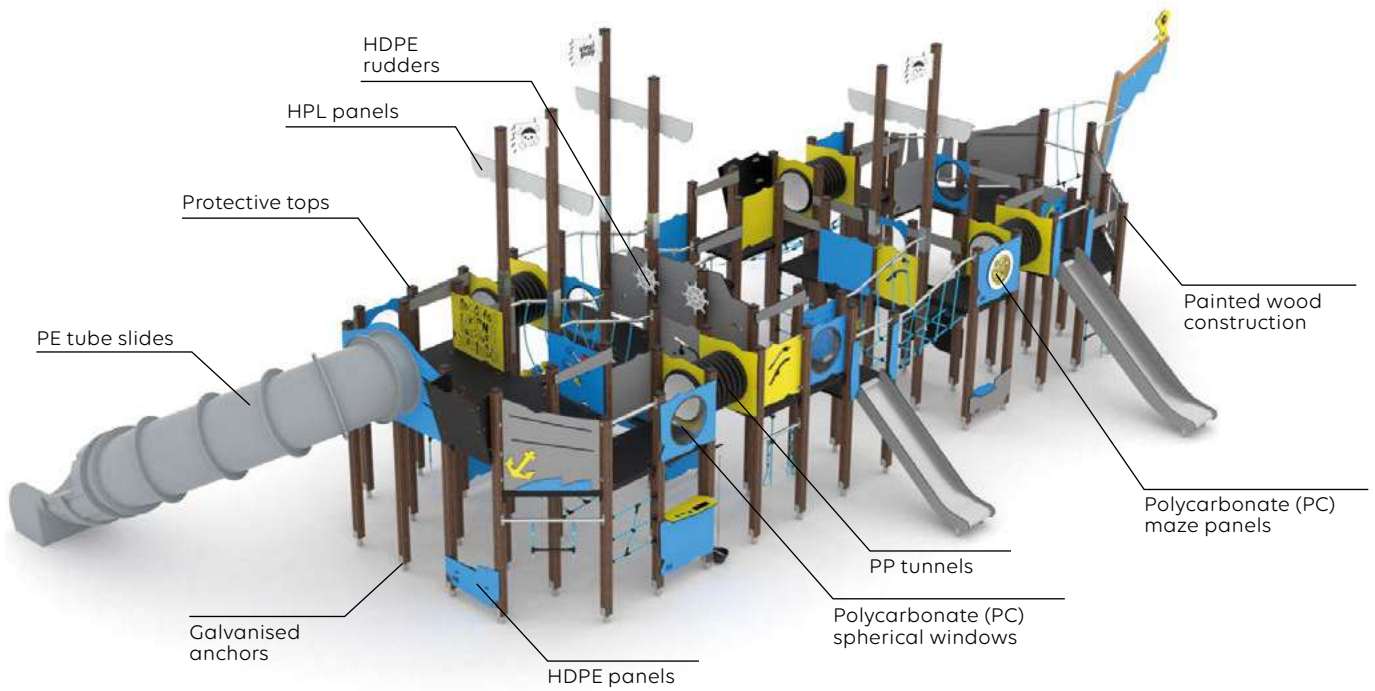

Ⓜ Slides: stainless steel / fiberglass

Ⓜ Platforms: HEXA HPL / HEXA plywood

Ⓜ Anchoring: surface / deep

Material options apply to selected products, for more information visit: www.vinci-play.com