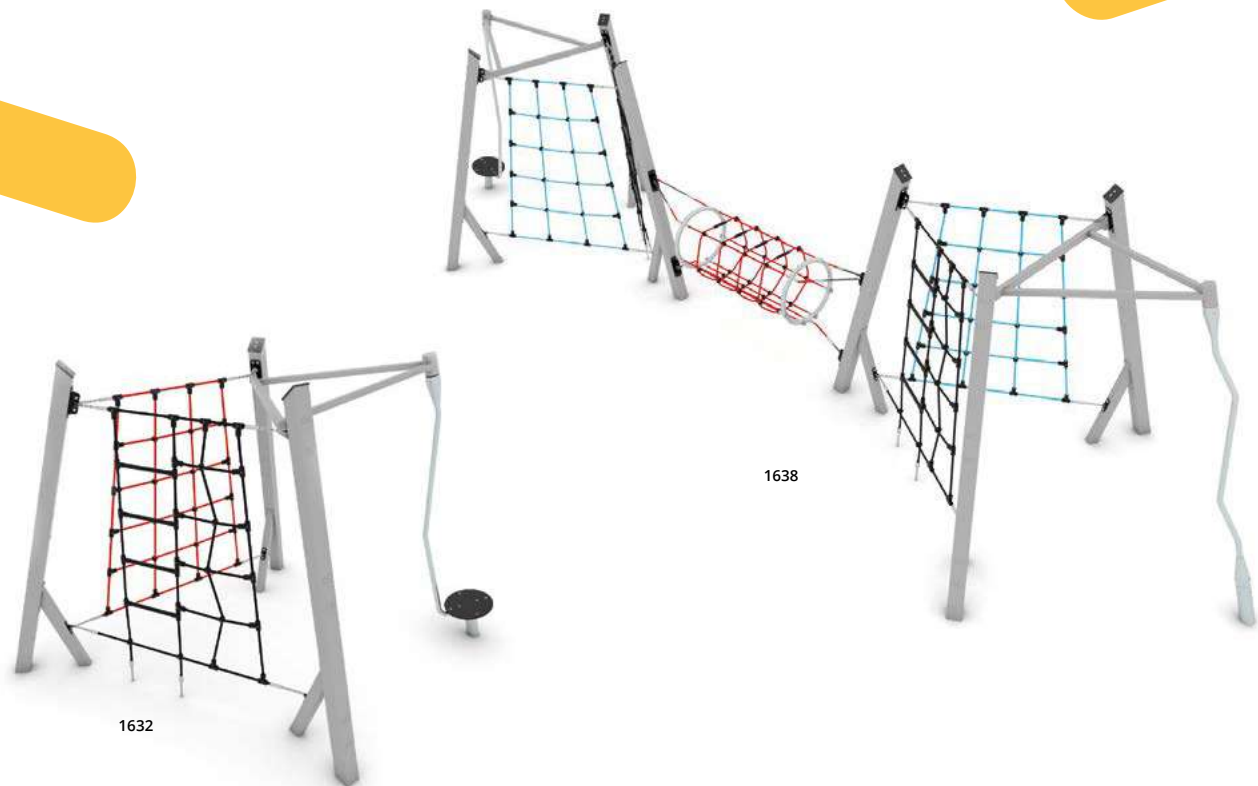

Construction: ● Painted steel | ● Stainless steel | ● Painted wood

Platforms: HEXA HPL / HEXA plywood

Anchoring: surface / deep

Material options apply to selected products, for more information visit: www.vinci-play.com

See more

Nettix series

nettix

Ropes, ladders and spinners

The NETTIX series comprises modern equipment in the form of ladders and rope crossings, which constitute a combination of carefree fun and effective fitness training.

Rope climbing stimulates the sense of balance, strengthens the muscles and improves the child's dexterity. It also encourages children to compete with each other.

This series is a creative adventure among ropes, where the boundaries are set only by the children's imagination.