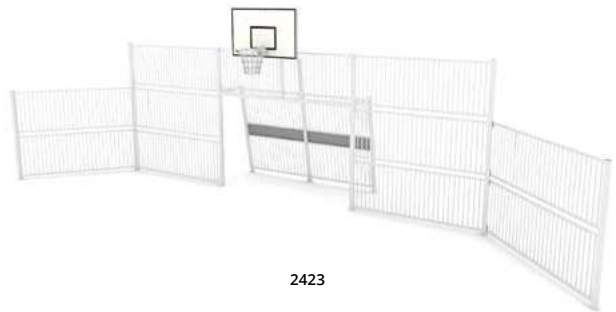

2423

Product code		Product length	Product width	Product height	Age range	Construction			Panels HDPE
						steel	inox	wood	
2421	●	317 cm	249 cm	383 cm	3+	●	-	-	●
2422	●	816 cm	249 cm	383 cm	3+	●	-	-	●
2423	●	1174 cm	304 cm	383 cm	3+	●	-	-	●