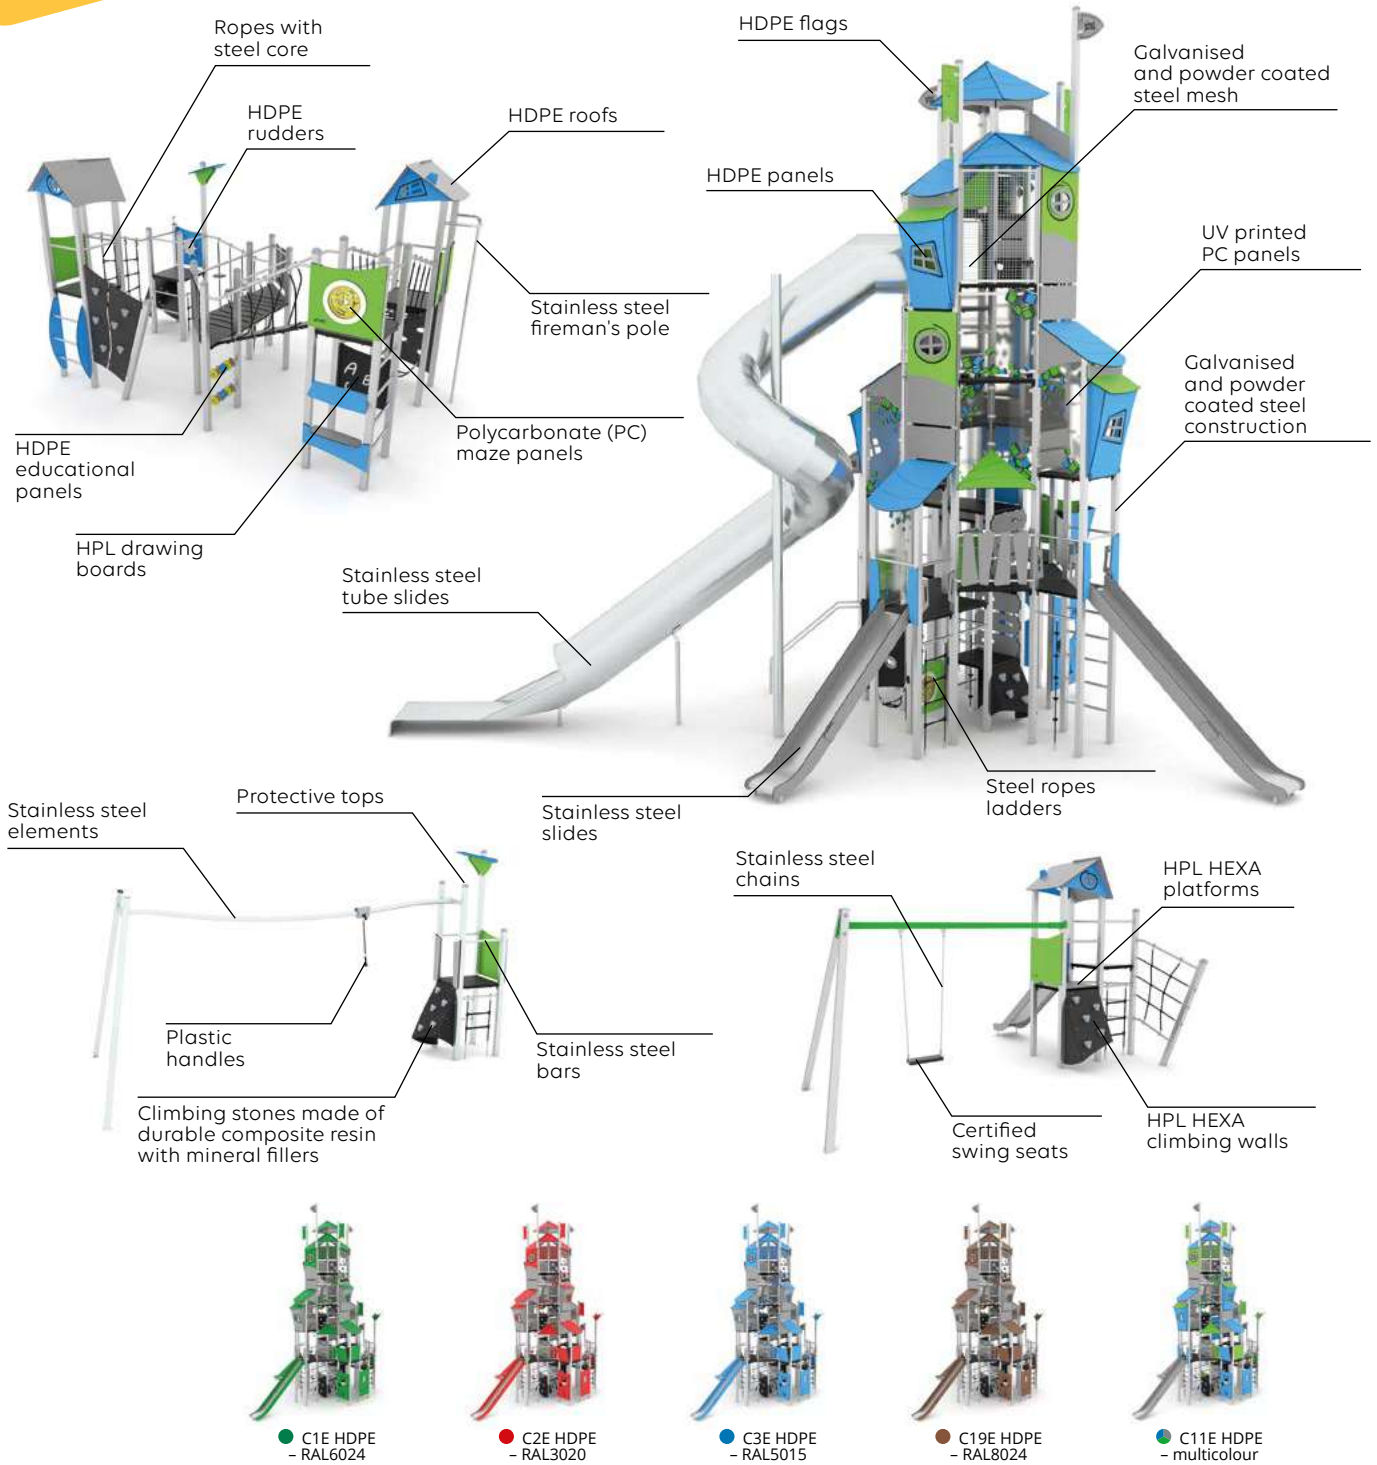

See more

Steel+ ship

1780

1736

Product code		Product length	Product width	Product height	Age range	Number of users	Safety zone	Free-fall height	Slide/s height	Tube/s height	Construction			Panels variants				
											steel	inox	wood	HDPE	HPL			
1736		498 cm	324 cm	286 cm	3 - 14	24	37,9 m ²	90 cm	90 cm	-			-					-
1780		1200 cm	605 cm	645 cm	4 - 14	87	101,4 m ²	270 cm	120, 150 cm	180 cm			-					-