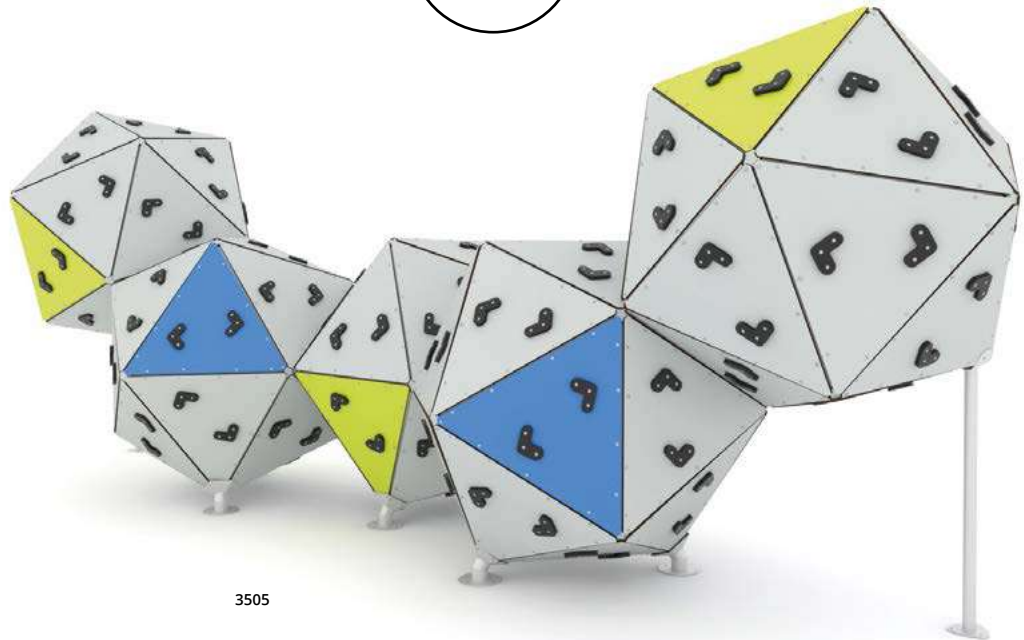

Our modular ROXX structures are geometrically shaped climbing products that will transform any playground into an active play zone! Modern and durable designs, vibrant colors and graphics, and secure grips develop children's dexterity, balance, and creativity. The robust construction ensures durability and weather resistance.

This is the perfect solution for spaces that want to inspire movement and discover new possibilities. Create a space full of energy and joy!

3505