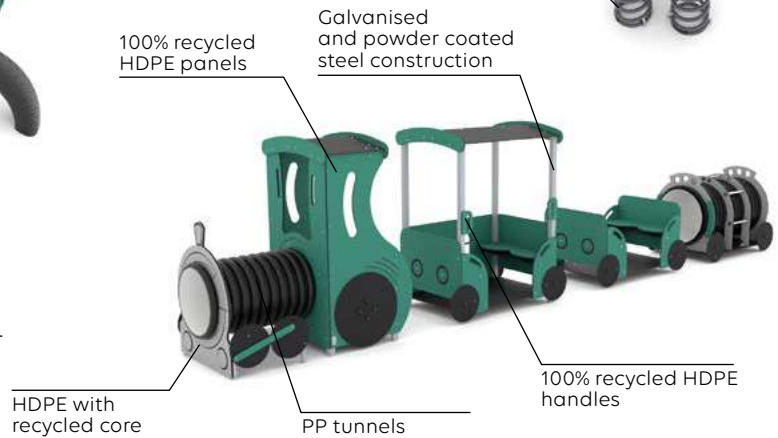

 Anchoring: surface / deep

**Be closer
to nature
with Vinci Play!**

Fun in harmony with nature

The NATURO series equipment is made primarily of natural glued wood, sealed with a protective impregnation in muted colors, and features safe slides, rope bridges, stable platforms, and many other play elements.