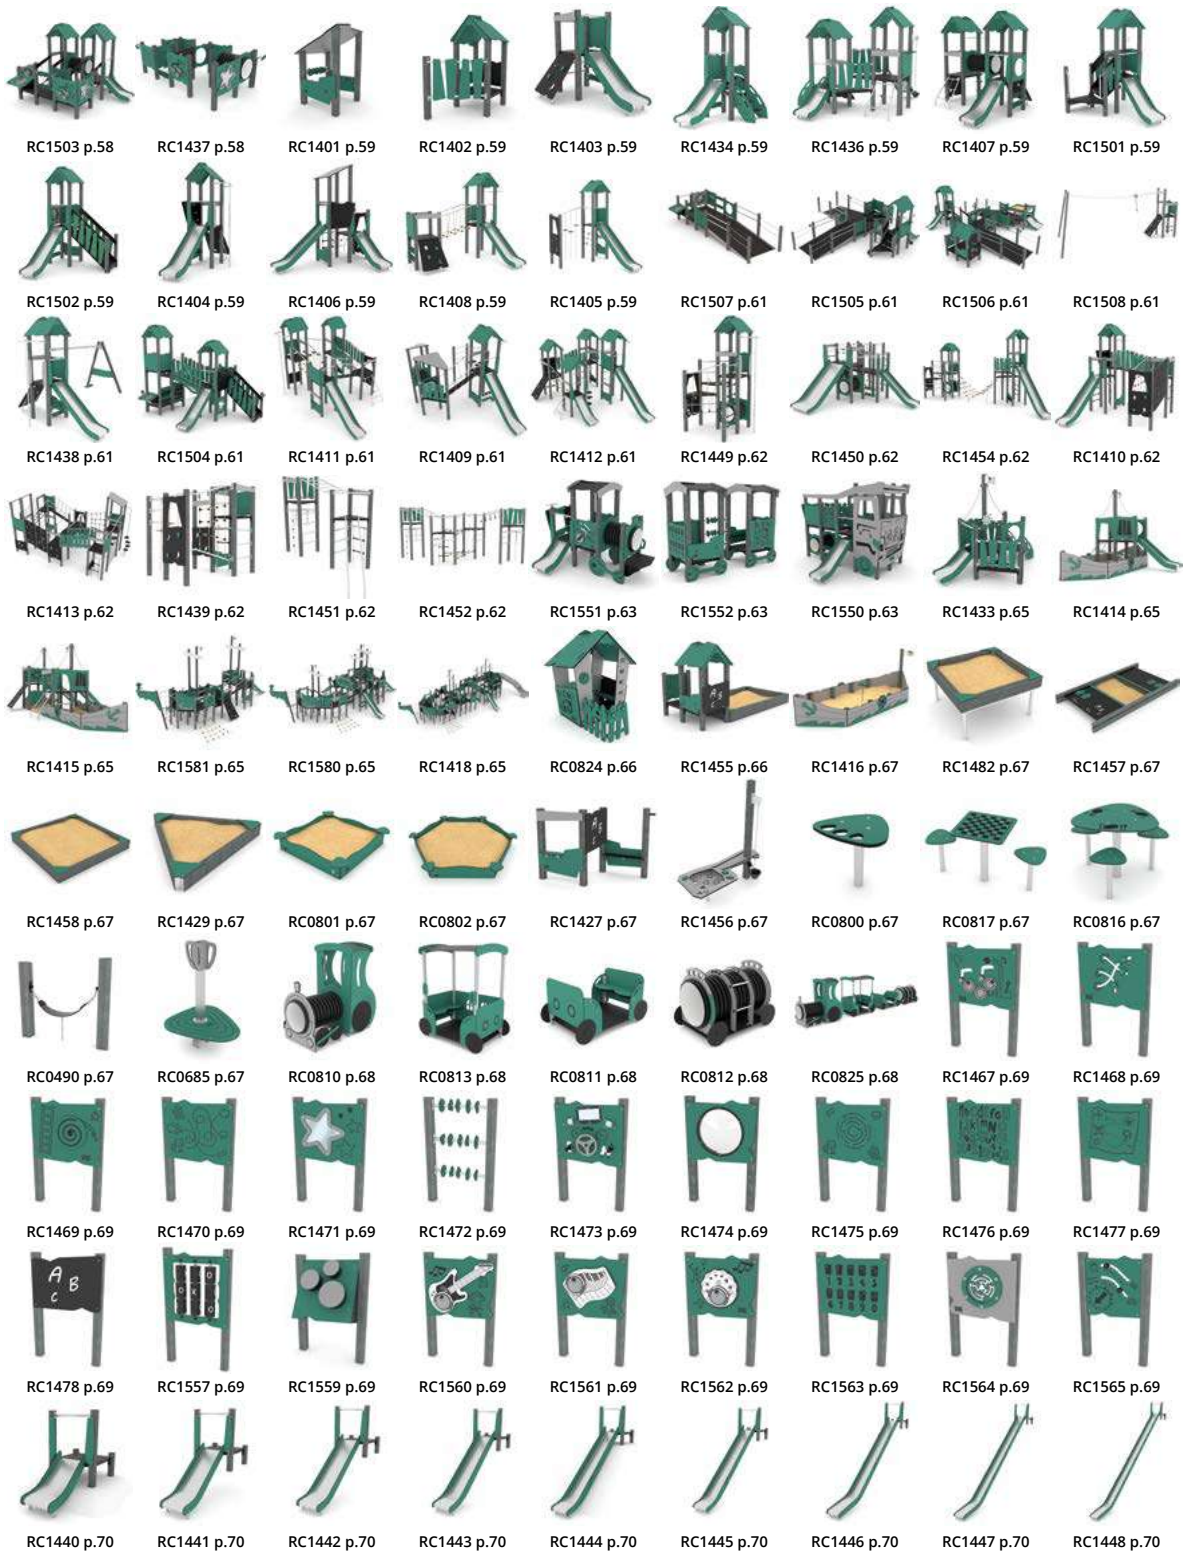

All products

recycled