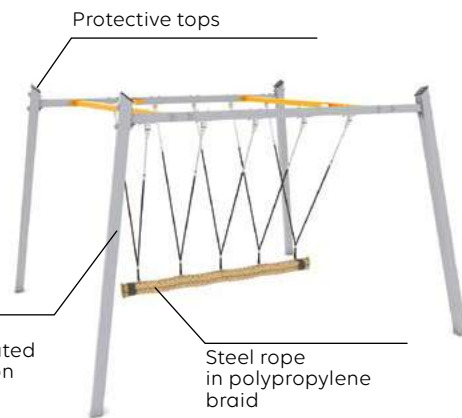

ST0518

ST0521

ST0509

ST0533

Product code		Product length	Product width	Product height	Age range	Number of users	Safety zone	Free-fall height	Construction			Colour options
									steel	inox	wood	
ST0518	-	55 cm	400 cm	320 cm	6 - 14	1	29,1 m ²	< 60 cm	●	-	-	
ST0521	-	490 cm	310 cm	270 cm	3 - 14	4	13,5 m ²	130 cm	●	-	-	
ST0509	●	643 cm	558 cm	281 cm	3 - 12	6	49,0 m ²	130 cm	●	-	-	
ST0533	-	345 cm	30 cm	275 cm	3 - 12	1	49,0 m ²	145 cm	●	-	-	