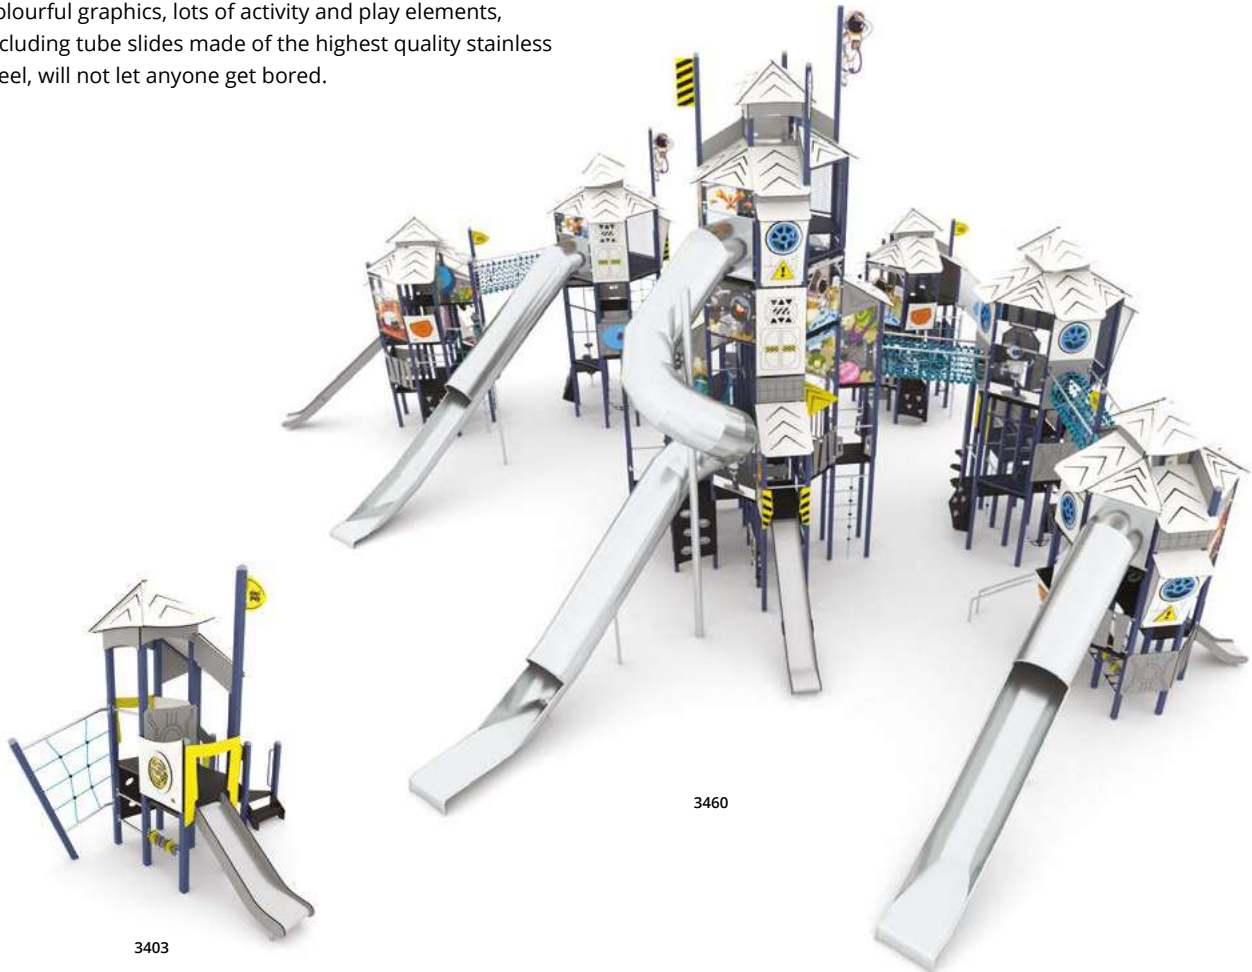

space

Explore the universe!

The SPACE series is a fulfillment of childhood dreams of space travel.

The towers, standing up to 9.5 meters high and resembling space rockets, will lift children high above the ground. Colourful graphics, lots of activity and play elements, including tube slides made of the highest quality stainless steel, will not let anyone get bored.