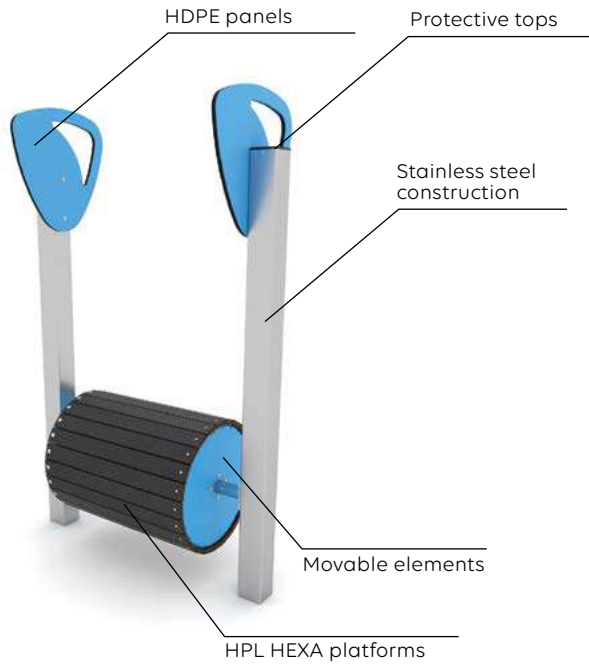

Construction: ● Painted steel | ● Stainless steel

Anchoring: surface / deep

Material options apply to selected products, for more information visit: www.vinci-play.com