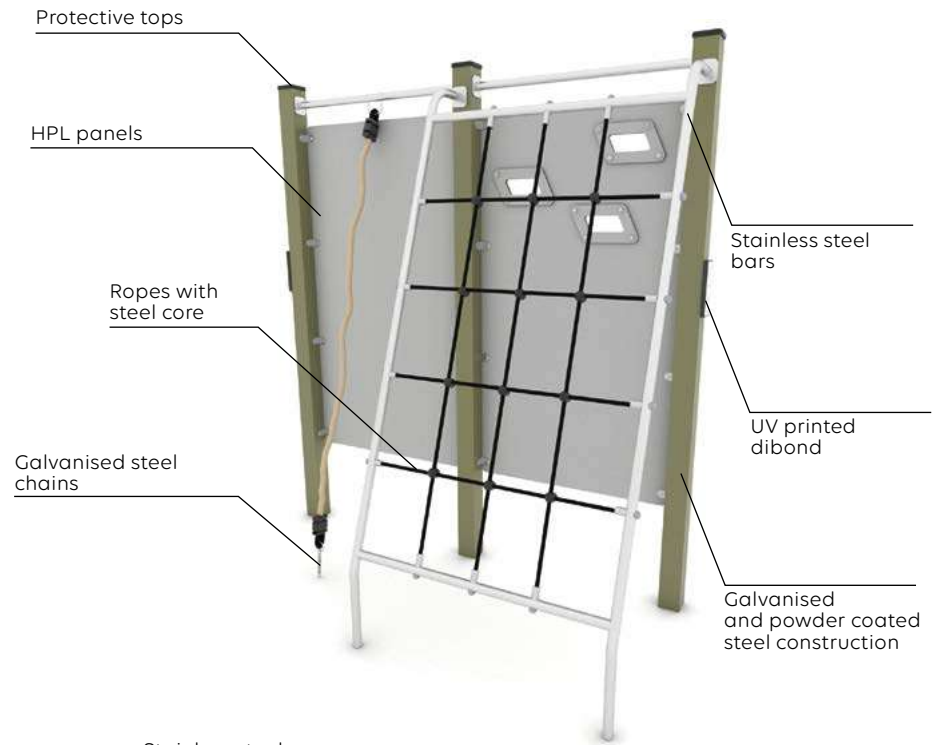

The structures included in the series are characterized by solidity, durability and austere design, which increases functionality and comfort of use.

2358

RB2351

Product code		Product length	Product width	Product height	Age range	Max. weight of user	Safety zone	Free-fall height	Construction			Colour options
									steel	inox	robinia	
RB2351	-	255 cm	115 cm	265 cm	14+	140 kg	30,5 m ²	240 cm	-	-	●	-
2358	-	380 cm	265 cm	57 cm	14+	140 kg	32,9 m ²	< 60 cm	●	●	-	● ● ● ● ●