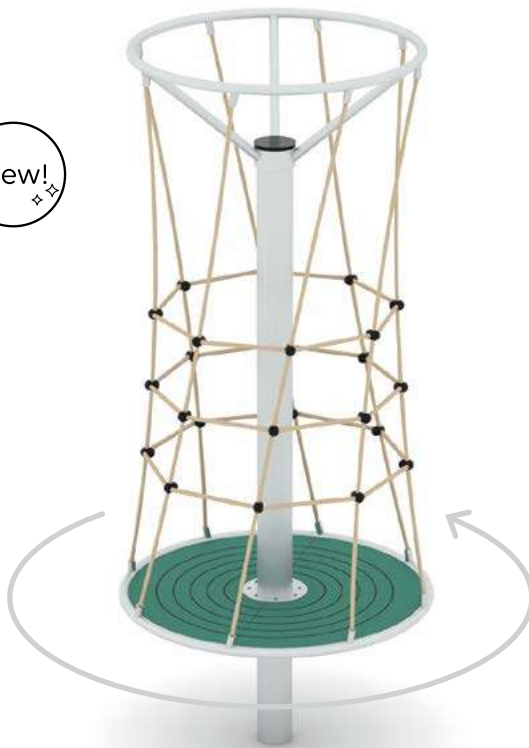

hoop recycled

Spin, spin!

The HOOP series consists of carousels and spinners that power the world of laughing children.

Spinning is an important activity in a child's development - it helps the nervous system mature, stimulates the sense of balance, strengthens the muscles and skeletal system.

RC0721