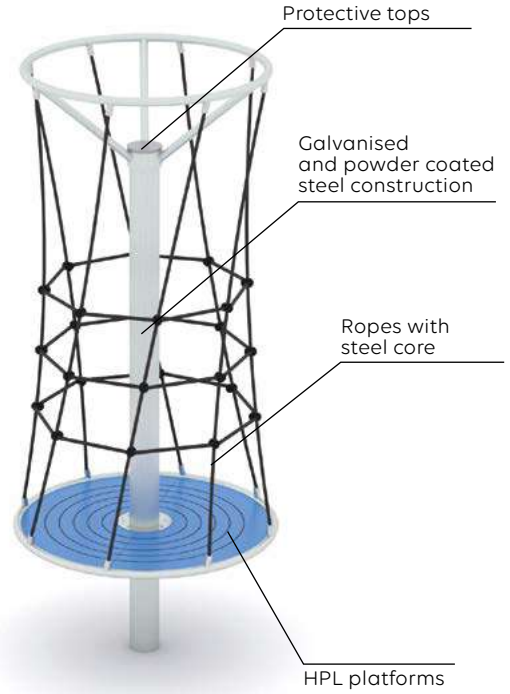

Construction: ● Painted steel | ● Stainless steel

Anchoring: surface / deep

Material options apply to selected products, for more information visit: www.vinci-play.com