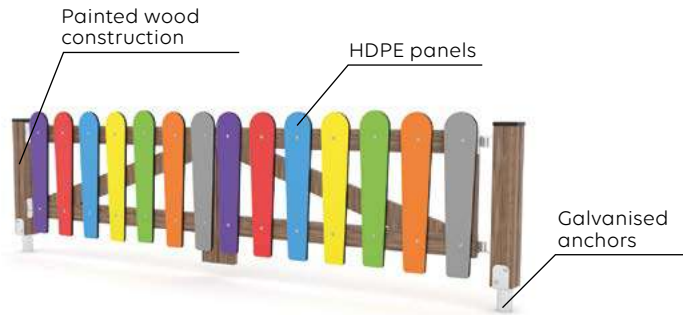

Construction: ● Painted steel | ● Stainless steel | ● Robinia wood

Anchoring: surface / deep

Material options apply to selected products, for more information visit: www.vinci-play.com