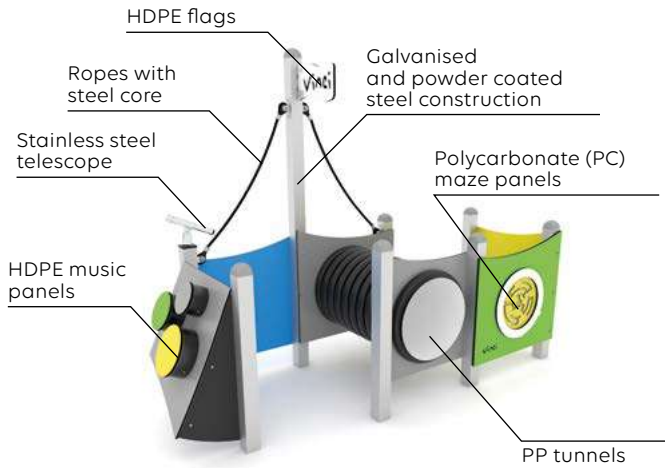

Construction: ● Painted steel | ● Stainless steel

Slides: stainless steel / fiberglass

Platforms: HEXA HPL / HEXA plywood

Anchoring: surface / deep

Material options apply to selected products, for more information visit: www.vinci-play.com