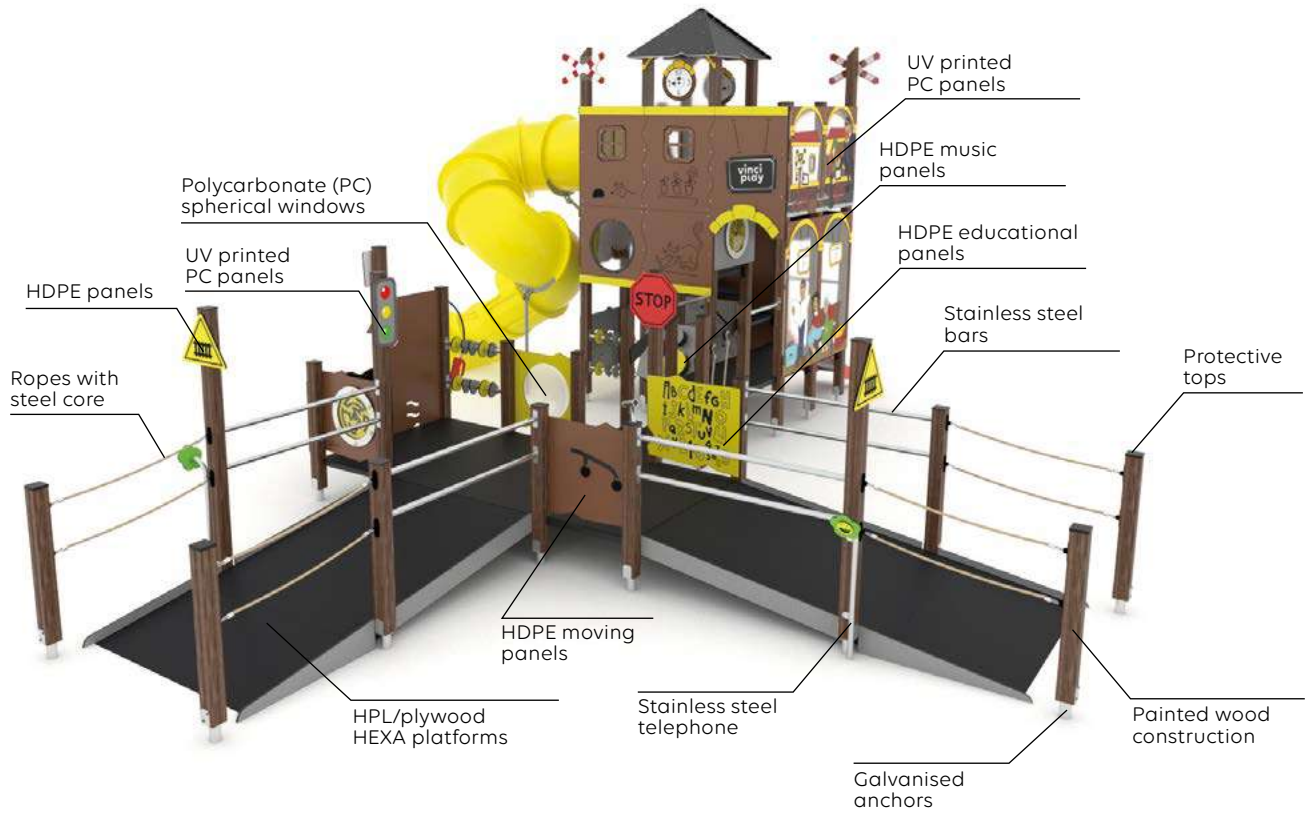

WD1541

WD1542

WD1534

Product code		Product length	Product width	Product height	Age range	Number of users	Safety zone	Free-fall height	Slide/s height	Tube/s height	Construction		Panels variants	
											steel	inox	wood	HDPE
WD1541		510 cm	310 cm	405 cm	1 - 8	22	38,0 m ²	210 cm	59 cm	210 cm	-	-		-
WD1542		880 cm	830 cm	405 cm	1 - 8	54	94,6 m ²	210 cm	59 cm	210 cm	-	-		-
WD1534		600 cm	585 cm	630 cm	3 - 14	39	49,4 m ²	180 cm	-	180, 330 cm	-	-		-

☑️ Anti-slip and waterproof platforms: HEXA HPL / HEXA plywood

🌀 Slides: stainless steel / fiberglass

🌀 Tubes: PE

⚓ Anchoring: surface / deep

Material options apply to selected products, for more information visit: www.vinci-play.com

wooden

See more

Wooden series

Equipment from painted wood

The WOODEN series is an endless source of inspiration for how to have fun, for both younger and older children.

Various educational and sensory panels, coupled with moving elements, will bring children lots of joy and draw a lot of interest.