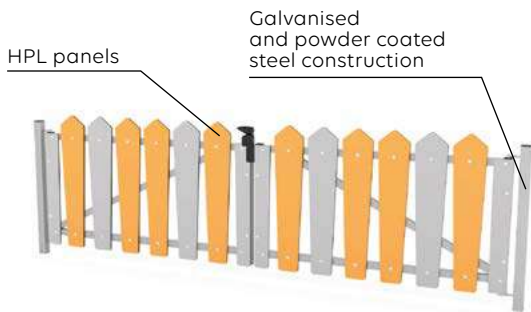

Construction: ● Painted steel | ● Stainless steel | ● Robinia wood

Anchoring: surface / deep

Material options apply to selected products, for more information visit: www.vinci-play.com