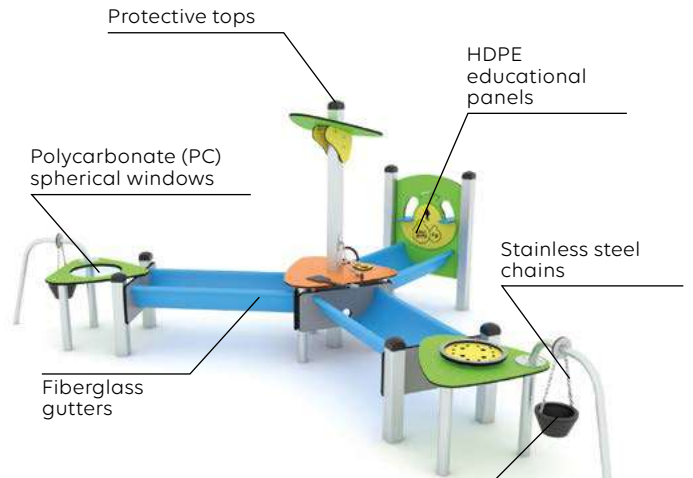

0816

0492

0490

WD0490

0817

0823

Product code		Product length	Product width	Product height	Age range	Number of users	Safety zone	Free-fall height	Construction			Panels	
									steel	inox	wood	HDPE	HPL
0816	-	94 cm	87 cm	< 60 cm	3 - 12	3	11,9 m ²	< 60 cm	●	-	-	● ● ●	-
0492	●	170 cm	45 cm	80 cm	1 - 16	1	14,2 m ²	< 60 cm	●	●	-	-	-
0490	●	81 cm	14 cm	73 cm	1+	1	10,0 m ²	< 60 cm	●	●	-	-	-
WD0490	●	84 cm	14 cm	74 cm	1+	1	10,1 m ²	< 60 cm	-	-	●	-	-
0817	-	120 cm	50 cm	59 cm	3 - 12	2	12,0 m ²	< 60 cm	●	-	-	● ● ● ●	-
0823	●	100 cm	395 cm	160 cm	3 - 16	2	19,9 m ²	99 cm	-	●	-	-	-