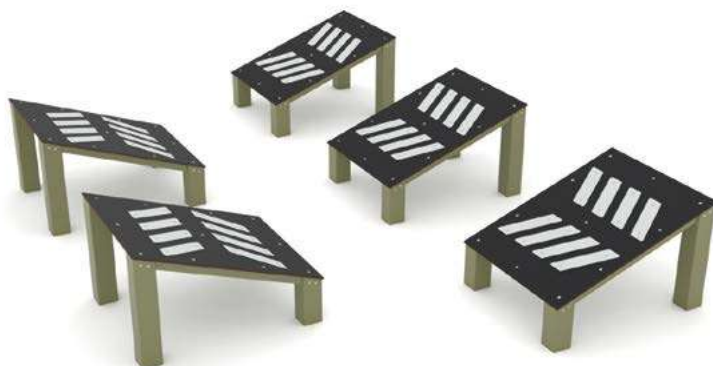

Effective and professional training

The WORKOUT PRO series is an advanced equipment designed to create professional training environments, ideal for competitive and professional athletes.

Each device is designed to provide the tools for effective and intensive exercises.

The structures included in the series are characterized by solidity, durability and austere design, which increases functionality and comfort of use.

2358