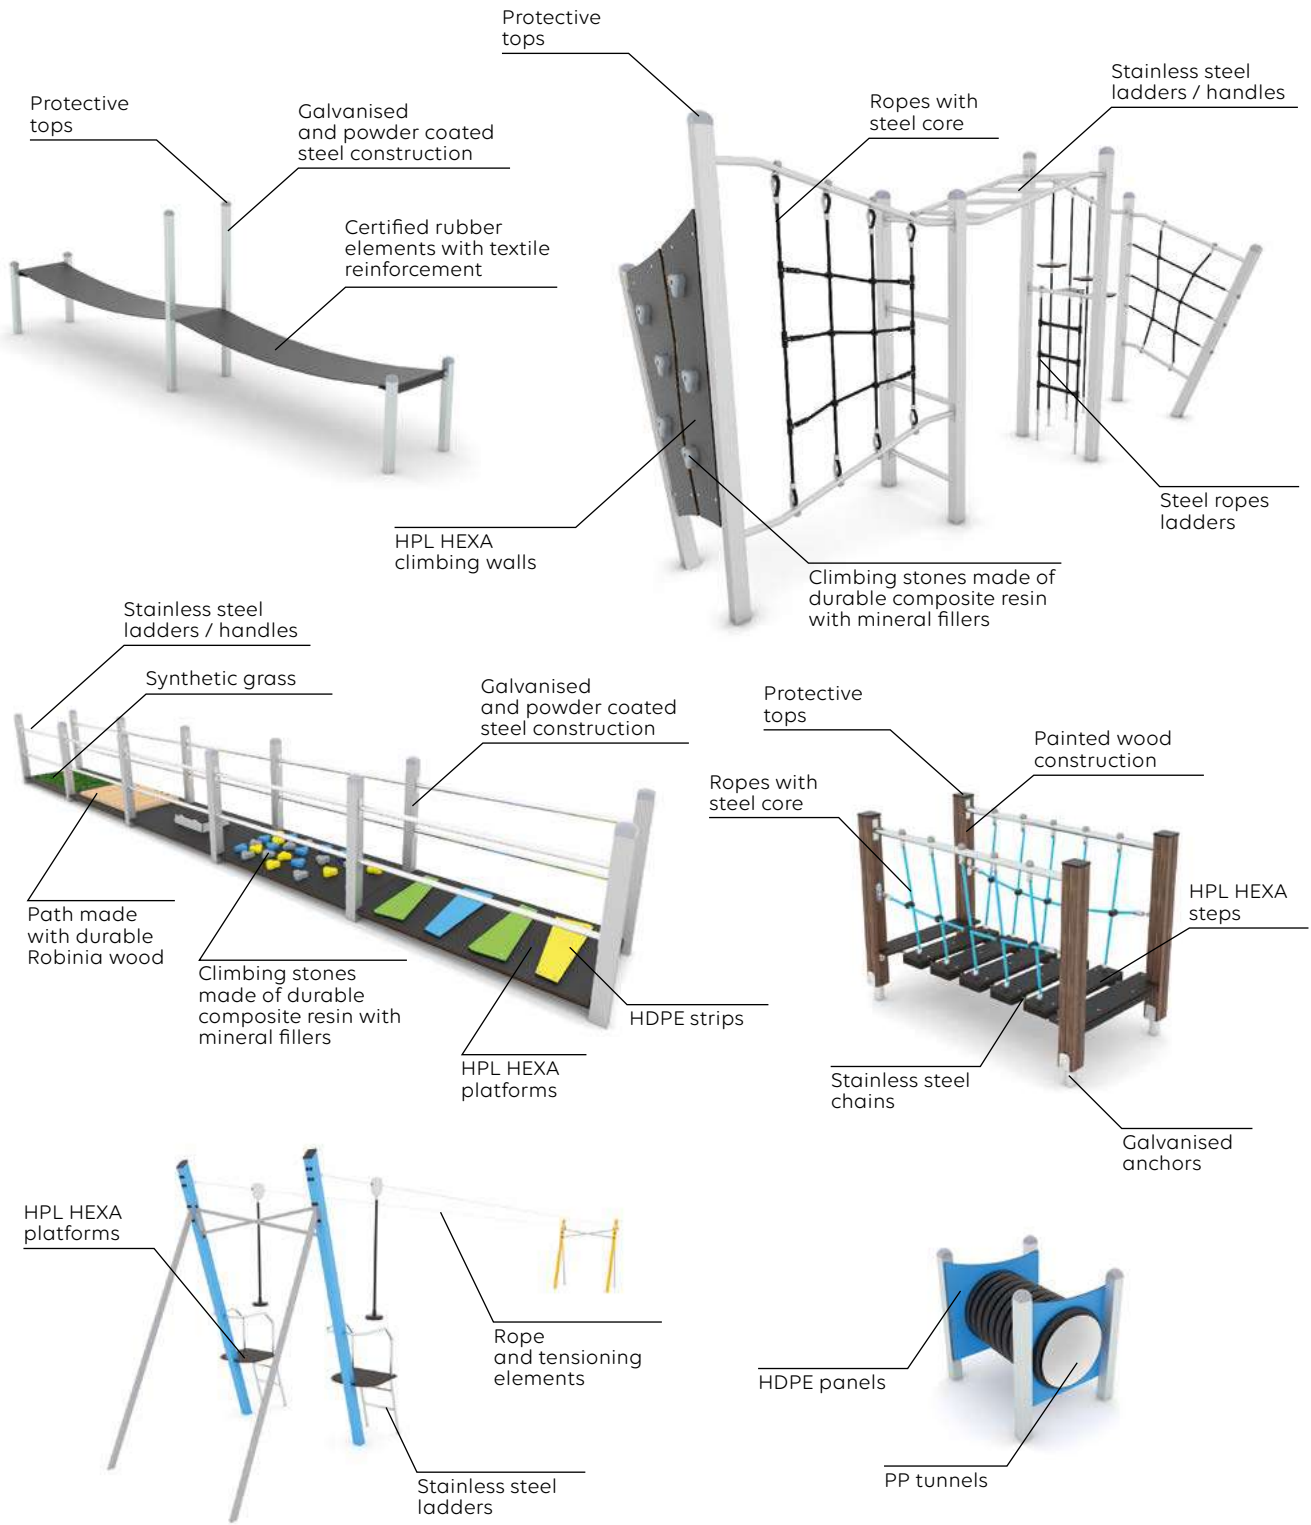

Construction: ● Painted steel | ● Stainless steel | ● Painted wood

Platforms: HEXA HPL / HEXA plywood

Anchoring: surface / deep

Material options apply to selected products, for more information visit: www.vinci-play.com