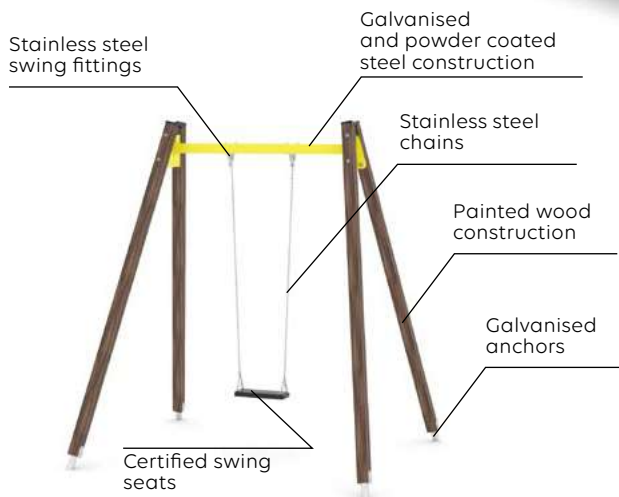

ST0518

ST0521

ST0509

ST0533

Product code		Product length	Product width	Product height	Age range	Number of users	Safety zone	Free-fall height	Construction			Colour options
									steel	inox	wood	
ST0518	-	55 cm	400 cm	320 cm	6 - 14	1	29,1 m ²	< 60 cm	●	-	-	
ST0521	-	490 cm	310 cm	270 cm	3 - 14	4	13,5 m ²	130 cm	●	-	-	
ST0509	●	643 cm	558 cm	281 cm	3 - 12	6	49,0 m ²	130 cm	●	-	-	
ST0533	-	345 cm	30 cm	275 cm	3 - 12	1	49,0 m ²	145 cm	●	-	-	

Construction: ● Painted steel | ● Stainless steel | ● Painted wood

Anchoring: surface / deep

Material options apply to selected products, for more information visit: www.vinci-play.com

h@op

Spin, spin!

The HOOP series consists of roundabouts and spinners that make the world go round with laughing children.