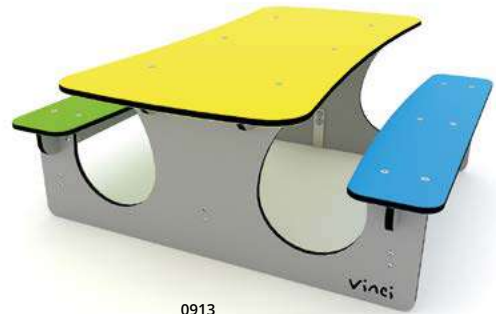

0913

Product code	Product length	Product width	Product height	Construction		elements	Colour options	
				steel	wood		HDPE	HPL
0911	111 cm	49 cm	43 cm	-	-	-	●●	-
0912	109 cm	50 cm	43 cm	-	-	-	●●	-
0909	43 cm	32 cm	74 cm	●	-	●●	-	-
0910	45 cm	32 cm	73 cm	●	-	●●	-	-
0935	135 cm	35 cm	95 cm	●	-	-	●●	-
0905-1	44 cm	31 cm	95 cm	●	-	-	●●	-
0904	44 cm	31 cm	95 cm	●	-	-	●●	-
0913	146 cm	129 cm	54 cm	-	-	-	●●	-
0908	170 cm	15 cm	171 cm	●	-	●●	-	-
WD1483	50 cm	10 cm	170 cm	-	●	-	-	-
0906	50 cm	4 cm	171 cm	●	-	-	-	-
0907	59 cm	4 cm	169 cm	●	-	-	-	-