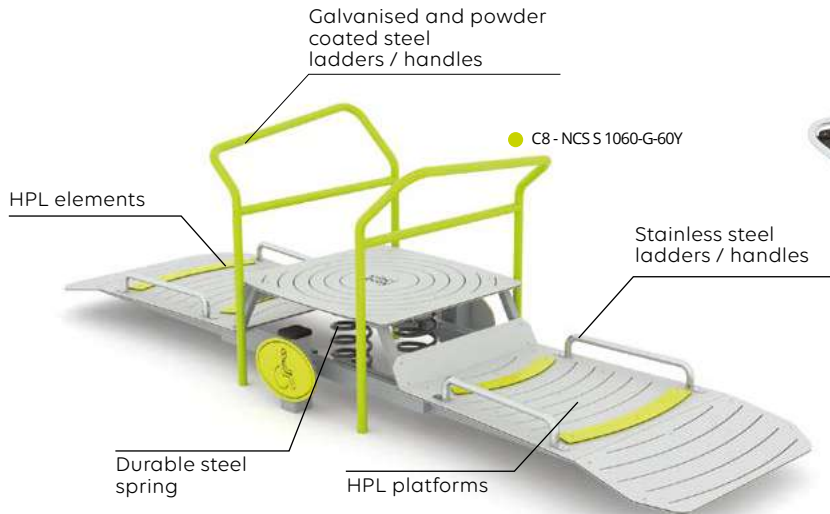

ST0518

ST0521

ST0509

ST0533

Product code		Product length	Product width	Product height	Age range	Number of users	Safety zone	Free-fall height	Construction			Colour options
									steel	inox	wood	
ST0518	-	55 cm	400 cm	320 cm	6 - 14	1	29,1 m ²	< 60 cm	●	-	-	
ST0521	-	490 cm	310 cm	270 cm	3 - 14	4	13,5 m ²	130 cm	●	-	-	
ST0509	●	643 cm	558 cm	281 cm	3 - 12	6	49,0 m ²	130 cm	●	-	-	
ST0533	-	345 cm	30 cm	275 cm	3 - 12	1	49,0 m ²	145 cm	●	-	-	