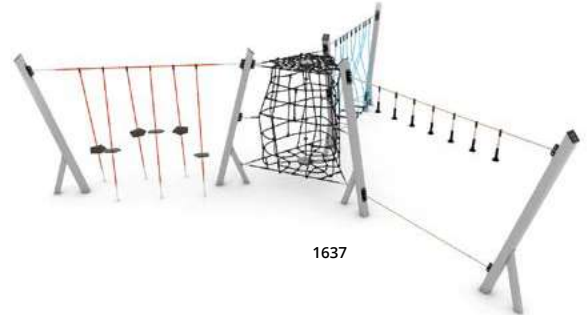

1637

Product code		Product length	Product width	Product height	Age range	Number of users	Safety zone	Free-fall height	Construction			Ropes options
									steel	inox	wood	
1630	-	725 cm	180 cm	225 cm	4 - 14	14	41,9 m²	200 cm	●	-	-	● ● ● ●
1637	-	722 cm	625 cm	223 cm	4 - 14	16	51,3 m²	200 cm	●	-	-	● ● ● ●
1639	-	1109 cm	961 cm	223 cm	4 - 14	49	97,9 m²	200 cm	●	-	-	● ● ● ●
1640	-	914 cm	908 cm	224 cm	4 - 14	44	112,0 m²	200 cm	●	-	-	● ● ● ●