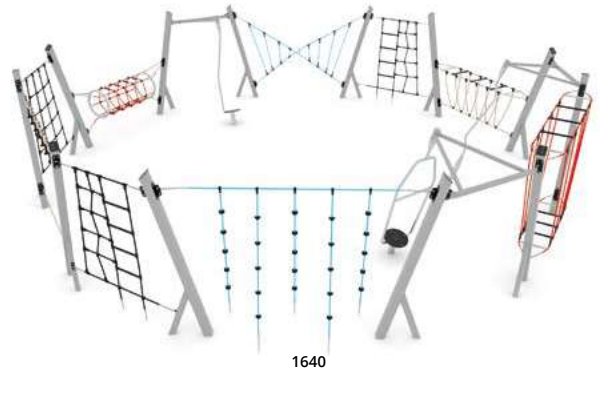

1640

Product code		Product length	Product width	Product height	Age range	Number of users	Safety zone	Free-fall height	Construction			Ropes options
									steel	inox	wood	
1630	-	725 cm	180 cm	225 cm	4 - 14	14	41,9 m²	200 cm	●	-	-	● ● ● ●
1637	-	722 cm	625 cm	223 cm	4 - 14	16	51,3 m²	200 cm	●	-	-	● ● ● ●
1639	-	1109 cm	961 cm	223 cm	4 - 14	49	97,9 m²	200 cm	●	-	-	● ● ● ●
1640	-	914 cm	908 cm	224 cm	4 - 14	44	112,0 m²	200 cm	●	-	-	● ● ● ●