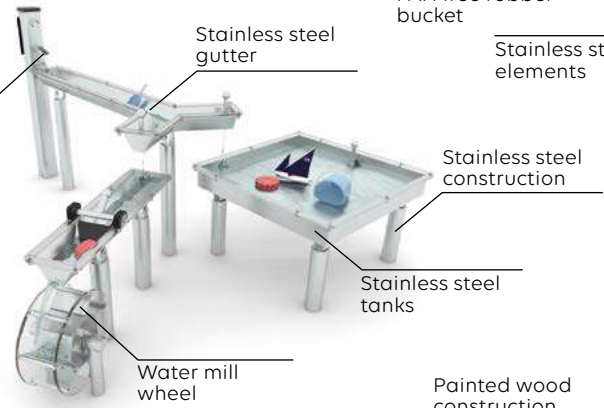

0816

0492

0490

WD0490

0817

0823

Product code		Product length	Product width	Product height	Age range	Number of users	Safety zone	Free-fall height	Construction			Panels	
									steel	inox	wood	HDPE	HPL
0816	-	94 cm	87 cm	< 60 cm	3 - 12	3	11,9 m ²	< 60 cm	●	-	-	● ● ●	-
0492	●	170 cm	45 cm	80 cm	1 - 16	1	14,2 m ²	< 60 cm	●	●	-	-	-
0490	●	81 cm	14 cm	73 cm	1+	1	10,0 m ²	< 60 cm	●	●	-	-	-
WD0490	●	84 cm	14 cm	74 cm	1+	1	10,1 m ²	< 60 cm	-	-	●	-	-
0817	-	120 cm	50 cm	59 cm	3 - 12	2	12,0 m ²	< 60 cm	●	-	-	● ● ● ●	-
0823	●	100 cm	395 cm	160 cm	3 - 16	2	19,9 m ²	99 cm	-	●	-	-	-