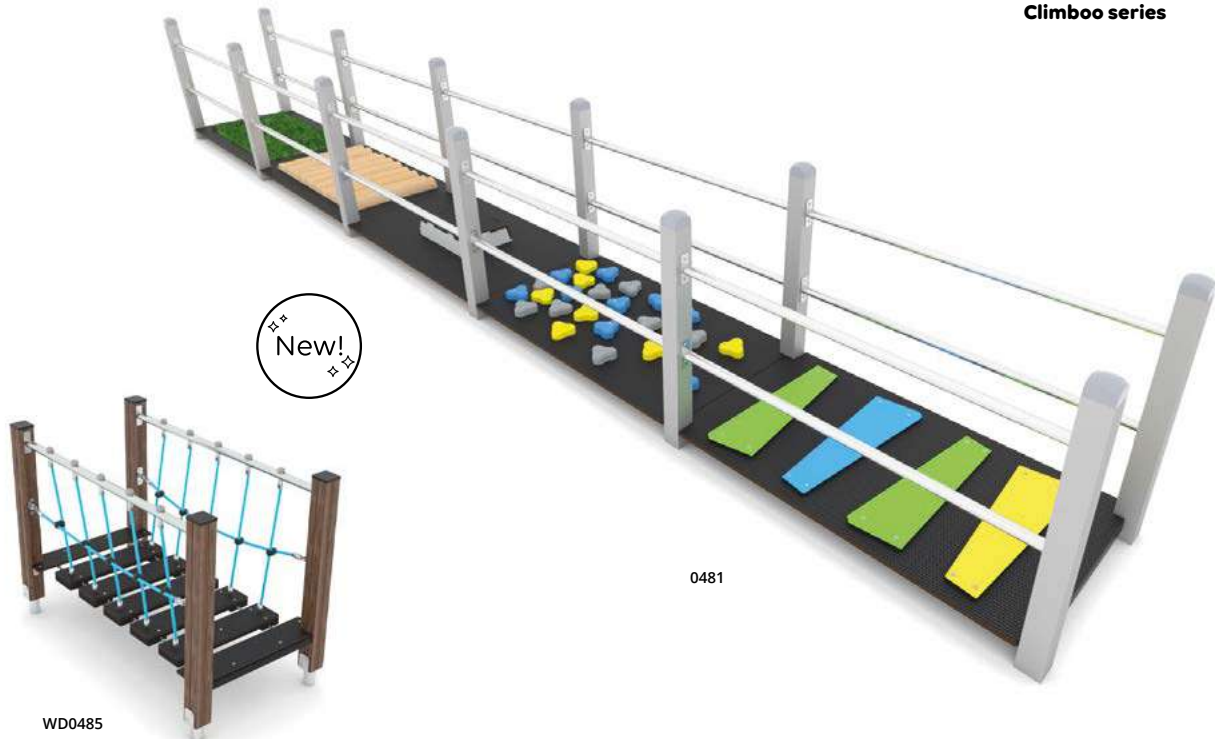

This series is the perfect place to organise competitive games where exciting physical challenges are coupled with maximum safety.

See more

Climboo series

Product code	Icon	Product length	Product width	Product height	Age range	Number of users	Safety zone	Free-fall height	Platform/s height	Construction			Colour options	
										steel	inox	wood	elements	ropes
0481	●	745 cm	81 cm	105 cm	0,5+	15	37,9 m ²	< 60 cm	13, 24 cm	●	●	-	●	-
WD0485	-	158 cm	84 cm	119 cm	1+	2	15,7 m ²	< 60 cm	33 cm	-	-	●	●	●