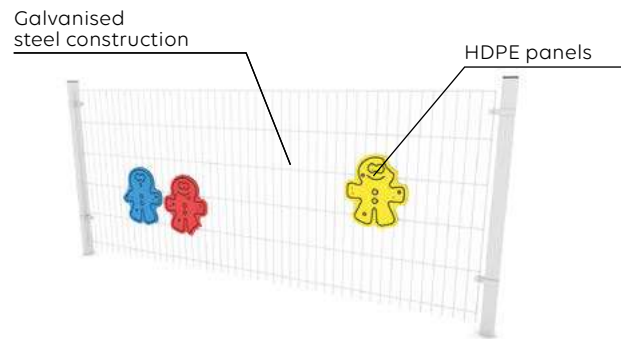

Construction: ● Painted steel | ● Stainless steel | ● Robinia wood

Anchoring: surface / deep

Material options apply to selected products, for more information visit: www.vinci-play.com