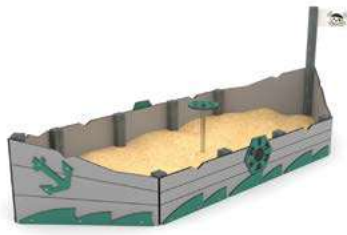

Numerous manual and sound elements and educational panels stimulate the senses in a comprehensive way, stimulating the child's intellectual development.

RC1455

RC0824

Product code		Product length	Product width	Product height	Age range	Number of users	Safety zone	Free-fall height	Construction			Panels	
									steel	wood	recycled	HDPE	HPL
RC0824	●	188 cm	141 cm	155 cm	1 - 8	13	17,6 m ²	< 60 cm	-	-	-	●	-
RC1455	●	348 cm	171 cm	191 cm	1 - 12	23	28,6 m ²	< 60 cm	-	-	●	●	-