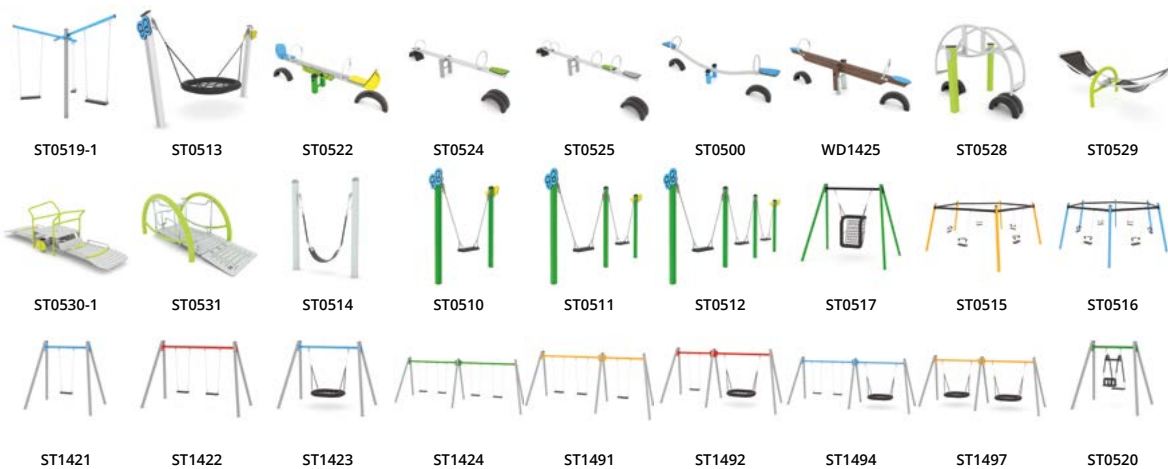

## Swinging in full swing!

The SWING series includes classic equipment beloved by younger and older children.

Colourful single swings, see-saw swings, multi-swings with bird's nest seats and weight-balanced multi-swings offer a pleasant thrill for children and encourage them to play with their friends.

Rhythmic swing movement is an effective body balancing exercise that has a positive effect on the development of the muscular and nervous system.

See more

Swing series

### All products

All products