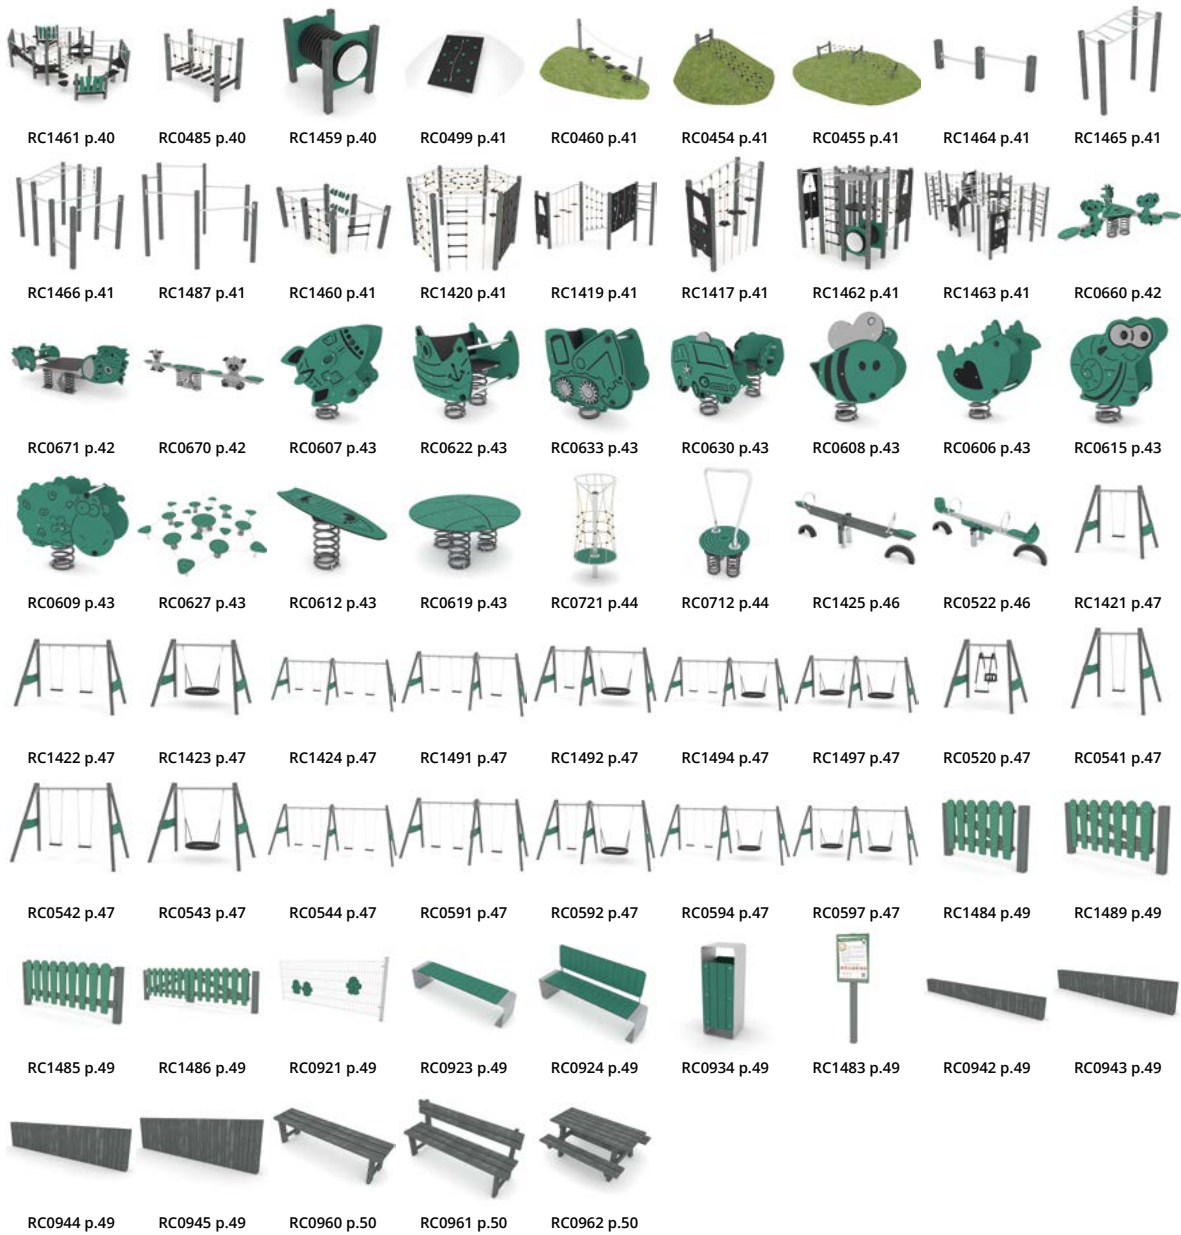

All products

recycled

Index

Product	Page	Product	Page	Product	Page	Product	Page	Product	Page	Product	Page	Product	Page
RC0454	41	RC0622	43	RC0924	49	RC1415	33	RC1444	38	RC1468	37	RC1502	27
RC0455	41	RC0627	43	RC0934	49	RC1416	35	RC1445	38	RC1469	37	RC1503	26
RC0460	41	RC0630	43	RC0942	49	RC1417	41	RC1446	38	RC1470	37	RC1504	29
RC0485	40	RC0633	43	RC0943	49	RC1418	33	RC1447	38	RC1471	37	RC1505	29
RC0490	35	RC0660	42	RC0944	49	RC1419	41	RC1448	38	RC1472	37	RC1506	29
RC0499	41	RC0670	42	RC0945	49	RC1420	41	RC1449	30	RC1473	37	RC1507	29
RC0520	47	RC0671	42	RC0960	50	RC1421	47	RC1450	30	RC1474	37	RC1508	29
RC0522	46	RC0685	35	RC0961	50	RC1422	47	RC1451	30	RC1475	37	RC1550	31
RC0541	47	RC0712	44	RC0962	50	RC1423	47	RC1452	30	RC1476	37	RC1551	31
RC0542	47	RC0721	44	RC1401	27	RC1424	47	RC1454	30	RC1477	37	RC1552	31
RC0543	47	RC0800	35	RC1402	27	RC1425	46	RC1455	34	RC1478	37	RC1557	37
RC0544	47	RC0801	35	RC1403	27	RC1427	35	RC1456	35	RC1482	35	RC1559	37
RC0591	47	RC0802	35	RC1404	27	RC1429	35	RC1457	35	RC1483	49	RC1560	37
RC0592	47	RC0810	36	RC1405	27	RC1433	33	RC1458	35	RC1484	49	RC1561	37
RC0594	47	RC0811	36	RC1406	27	RC1434	27	RC1459	40	RC1485	49	RC1562	37
RC0597	47	RC0812	36	RC1407	27	RC1436	27	RC1460	41	RC1486	49	RC1563	37
RC0606	43	RC0813	36	RC1408	27	RC1437	26	RC1461	40	RC1487	41	RC1564	37
RC0607	43	RC0816	35	RC1409	29	RC1438	29	RC1462	41	RC1489	49	RC1565	37
RC0608	43	RC0817	35	RC1410	30	RC1439	30	RC1463	41	RC1491	47	RC1580	33
RC0609	43	RC0824	34	RC1411	29	RC1440	38	RC1464	41	RC1492	47	RC1581	33
RC0612	43	RC0825	36	RC1412	29	RC1441	38	RC1465	41	RC1494	47		
RC0615	43	RC0921	49	RC1413	30	RC1442	38	RC1466	41	RC1497	47		
RC0619	43	RC0923	49	RC1414	33	RC1443	38	RC1467	37	RC1501	27