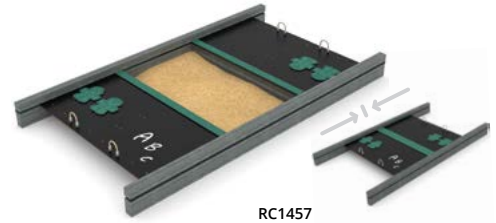

RC1457

Product code		Product length	Product width	Product height	Age range	Number of users	Safety zone	Free-fall height	Construction			Panels	
									steel	wood	recycled	HDPE	HPL
RC1416	-	415 cm	165 cm	140 cm	1 - 12	11	27,0 m²	< 60 cm	-	-	●	●	-
RC1482	●	139 cm	139 cm	78 cm	1 - 12	8	17,3 m²	< 60 cm	-	-	●	●	-
RC1457	-	380 cm	210 cm	35 cm	1 - 12	11	32,7 m²	< 60 cm	-	-	●	●	-
RC1458	-	258 cm	258 cm	28 cm	1 - 12	16	29,2 m²	< 60 cm	-	-	●	●	-
RC1429	-	254 cm	221 cm	28 cm	1 - 12	9	21,8 m²	< 60 cm	-	-	●	●	-
RC0801	-	178 cm	178 cm	30 cm	1 - 12	11	20,9 m²	< 60 cm	●	-	-	●	-
RC0802	-	323 cm	287 cm	43 cm	1 - 12	18	29,1 m²	< 60 cm	●	-	-	●	-
RC1427	●	167 cm	97 cm	114 cm	1 - 8	5	14,5 m²	< 60 cm	-	-	●	●	-
RC1456	●	145 cm	62 cm	170 cm	1 - 12	5	13,7 m²	< 60 cm	-	-	●	●	-
RC0800	●	30 cm	30 cm	40 cm	1 - 12	1	8,7 m²	< 60 cm	●	-	-	●	-
RC0817	-	120 cm	50 cm	59 cm	3 - 12	2	12,0 m²	< 60 cm	●	-	-	●	-
RC0816	-	94 cm	87 cm	< 60 cm	3 - 12	3	11,9 m²	< 60 cm	●	-	-	●	-
● RC0490	●	84 cm	14 cm	74 cm	1+	1	10,1 m²	< 60 cm	-	-	●	-	-
RC0685	-	84 cm	79 cm	123 cm	3 - 12	2	11,5 m²	< 60 cm	●	-	-	●	-