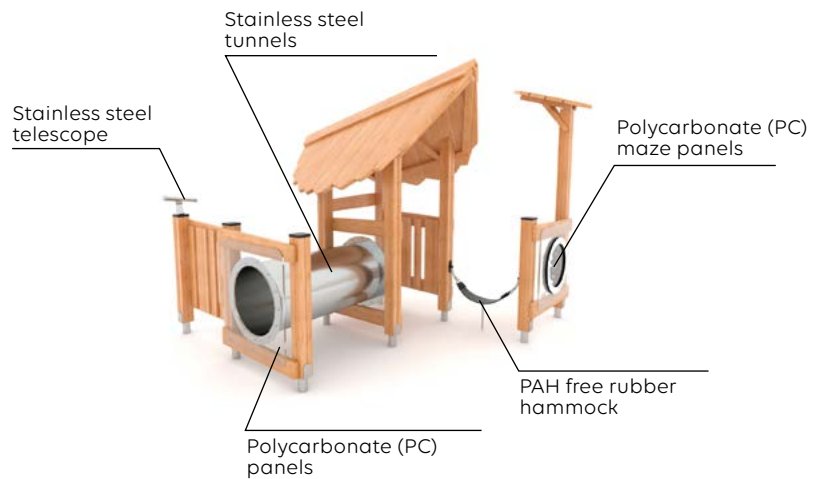

Fun in harmony with nature

The Naturo series equipment is made primarily of natural glued wood, sealed with a protective impregnation in muted colors, and features safe slides, rope bridges, stable platforms, and many other play elements.

Their refined construction and unique design create a space where children can develop their imagination and activity. Ideal for schools, preschools, and public spaces, they guarantee durability, functionality, and comfort.