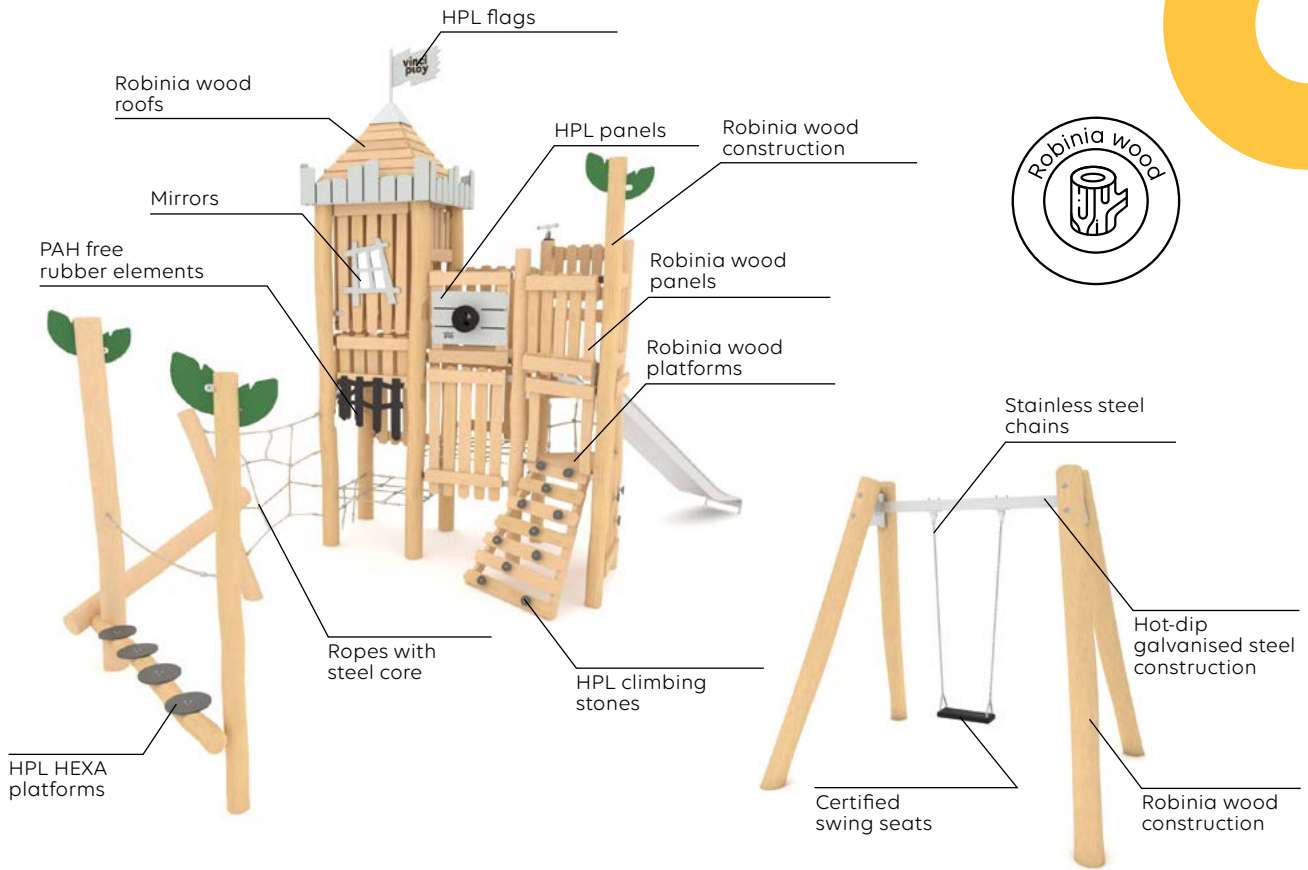

## Destination: nature!

The ROBINIA series consists of playground equipment made of natural raw material - Robinia acacia wood, the most durable wood found in Europe. This timber is characterized by natural, bright colours, has high weather resistance, does not require impregnation and can be anchored directly in the ground.

The unique Robinia series has been designed in a comprehensive way to enable creating of an offer containing all types of playground equipment: from tower sets with many climbing elements, through spring riders, carousels and swings, to small architecture.

### All products

See more

Robinia series

All products

Vinci Play | Robinia series

All products

All products

All products

# Higher, higher, higher!

The MAXX series are amazing towers that impress with their size and encourage physical activity.

These products reach up to 15 meters in height, creating some of the most impressive play structures.