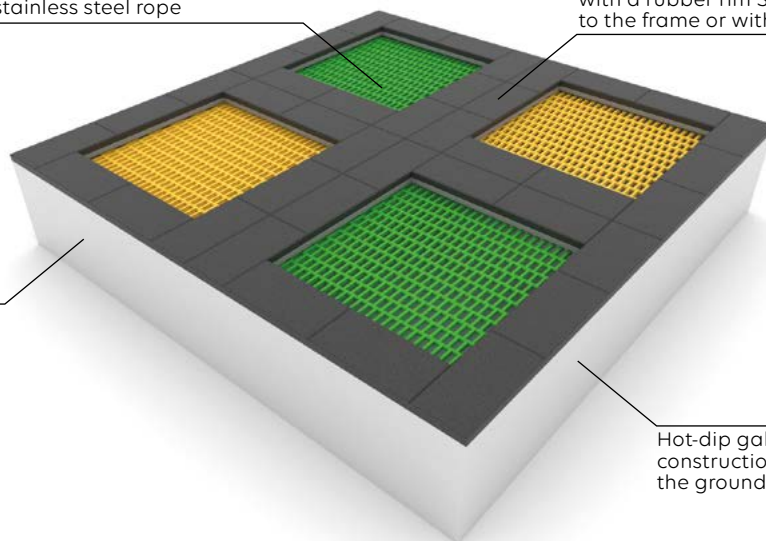

Jumping mat: made of polypropylene lamellas, threaded on a stainless steel rope

The edges of the structure covered with a rubber rim SBR glued to the frame or without rubber rim

Fastening on durable galvanized springs inside the structure

Hot-dip galvanized steel construction, mounted below the ground surface