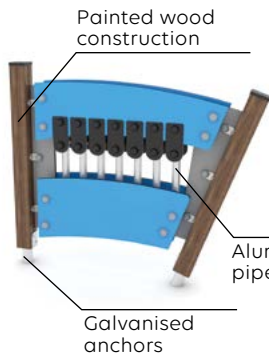

## All products

All products

Vinci Play | Solo series

Stainless steel bars

HDPE panels

Painted wood construction

Aluminium pipes

Galvanised anchors