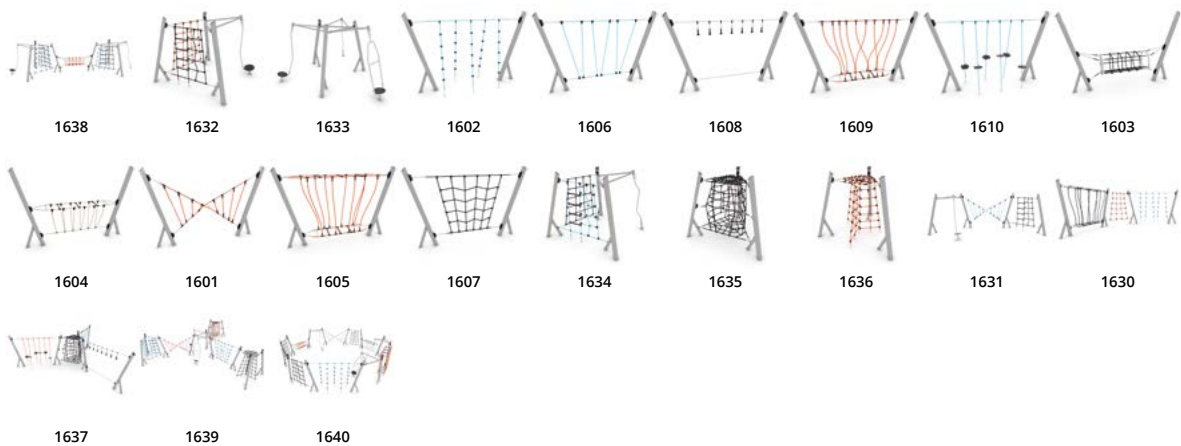

All products