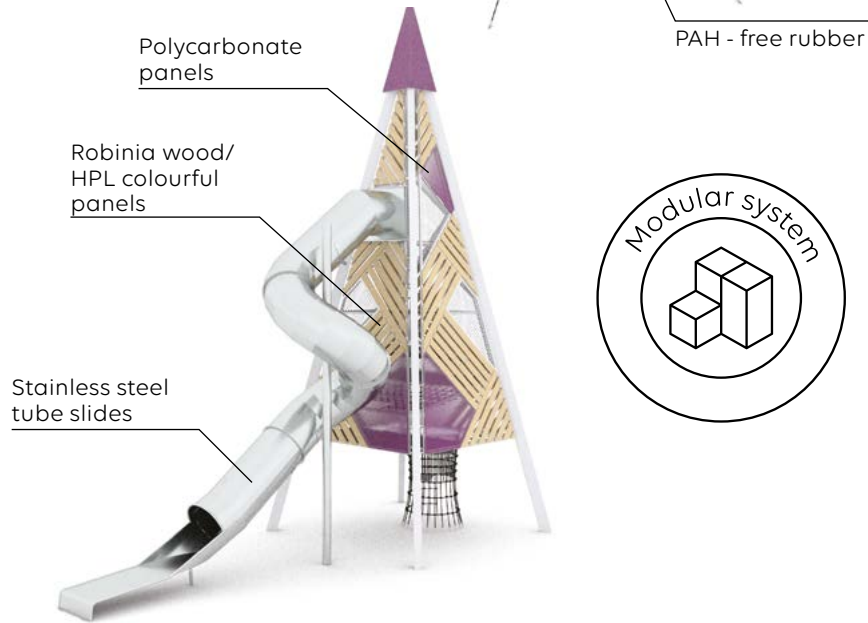

Higher, higher, higher!

The MAXX series are amazing towers that impress with their size and encourage physical activity.

These products reach up to 15 meters in height, creating some of the most impressive play structures.

The devices enable integration with other children during social play. Climbing on them is an amazing adventure, and the twisted tube slides additionally diversify the fun.