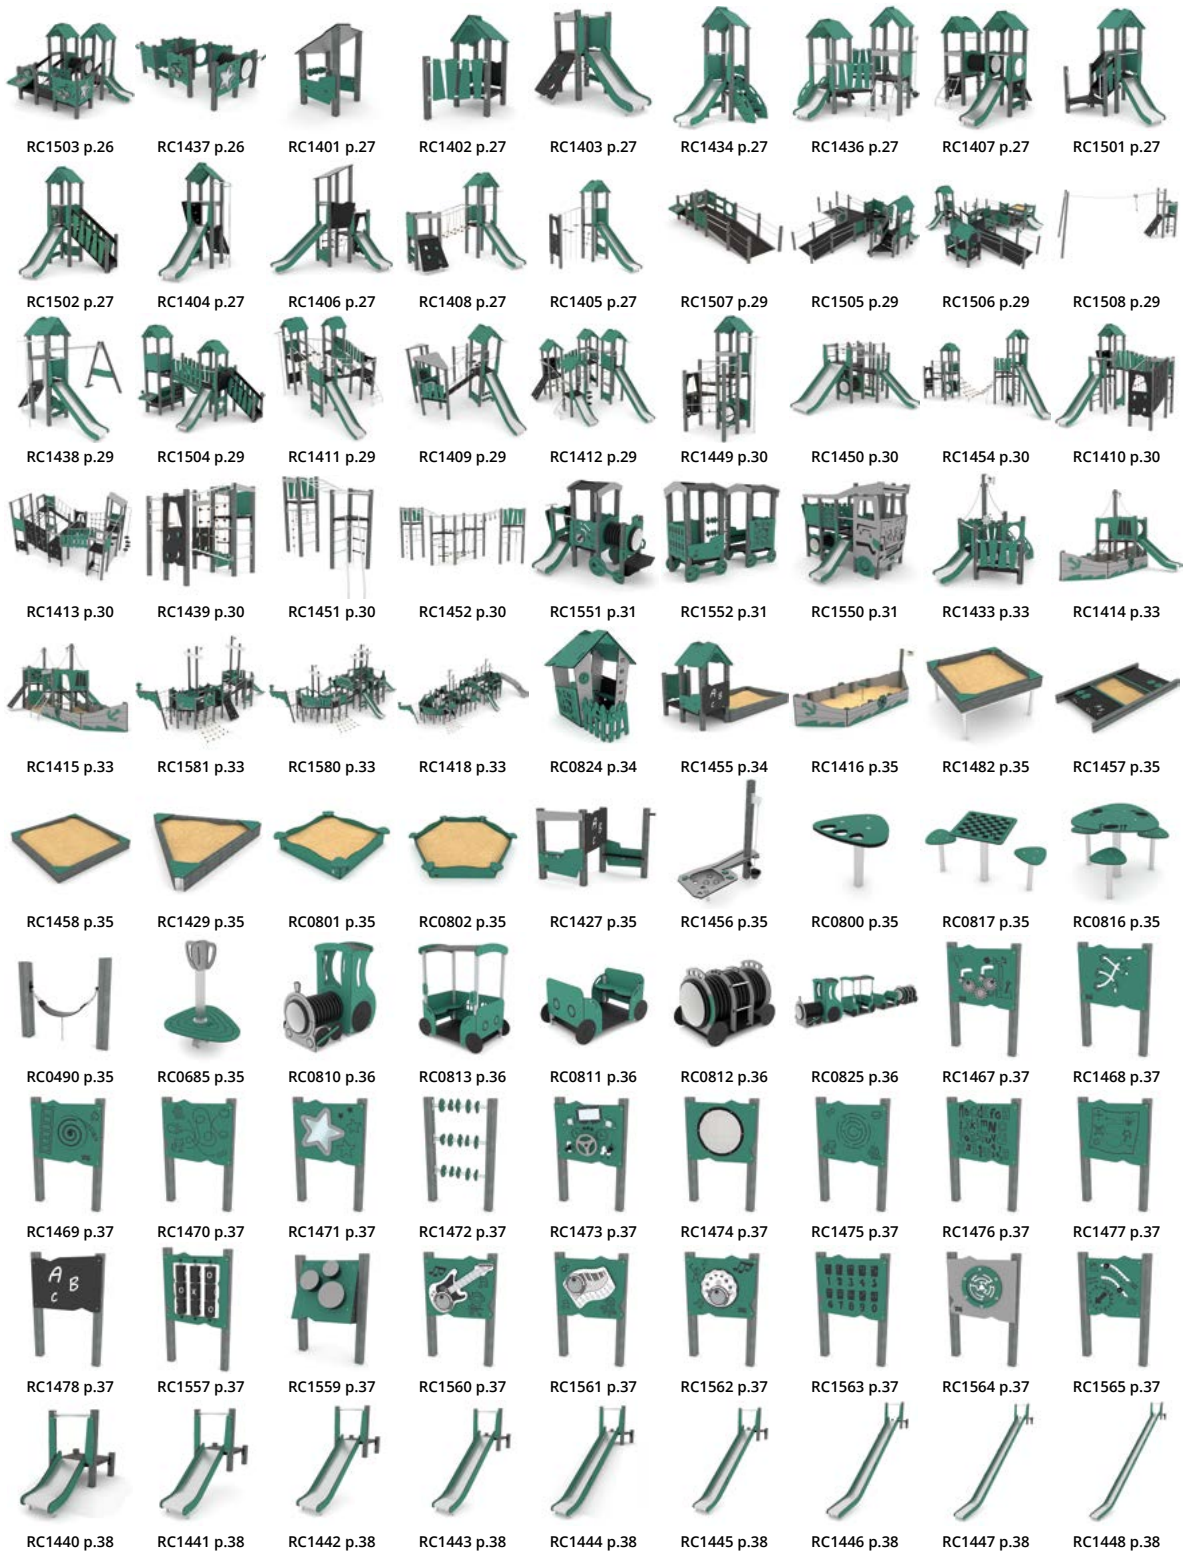

All products

recycled