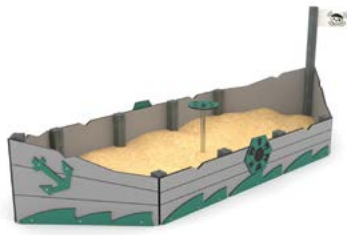

Numerous manual and sound elements and educational panels stimulate the senses in a comprehensive way, stimulating the child's intellectual development.

RC0824

RC1455

Product code		Product length	Product width	Product height	Age range	Number of users	Safety zone	Free-fall height	Construction			Panels	
									steel	wood	recycled	HDPE	HPL
RC0824	●	188 cm	141 cm	155 cm	1 - 8	13	17,6 m <sup>2</sup>	< 60 cm	-	-	-	●	-
RC1455	●	348 cm	171 cm	191 cm	1 - 12	23	28,6 m <sup>2</sup>	< 60 cm	-	-	●	●	-