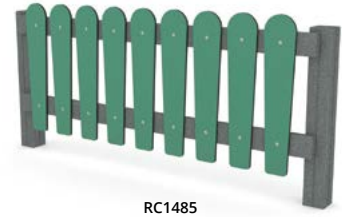

RC1485

Product code		Product length	Product width	Product height	Panels		Construction		
					HDPE	HPL	steel	wood	recycled
RC1484	-	120 cm	13 cm	76 cm	●	-	-	-	●
RC1489	●	146 cm	11 cm	76 cm	●	-	-	-	●
RC1485	-	170 cm	14 cm	76 cm	●	-	-	-	●
RC1486	-	280 cm	12 cm	76 cm	●	-	-	-	●
RC0921	-	261 cm	6 cm	116 cm	●	-	●	-	-
RC0923	-	159 cm	35 cm	37 cm	●	-	●	-	-
RC0924	-	159 cm	42 cm	78 cm	●	-	●	-	-
RC0934	-	36 cm	35 cm	100 cm	●	-	●	-	-
RC1483	-	50 cm	10 cm	170 cm	-	-	-	-	●
RC0942	-	-	9 cm	20 cm	-	-	-	-	●
RC0943	-	-	9 cm	30 cm	-	-	-	-	●
RC0944	-	-	9 cm	40 cm	-	-	-	-	●
RC0945	-	-	9 cm	50 cm	-	-	-	-	●