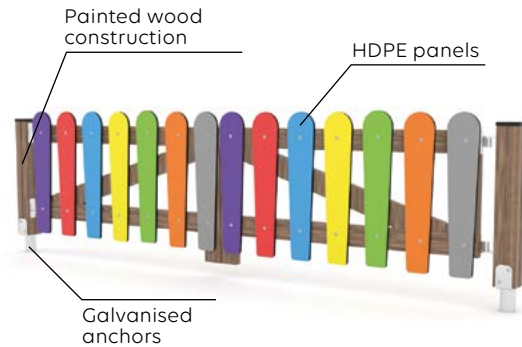

## Small park architecture

The PARK series is a necessary complement to a child-friendly playground.

Comfortable benches and tables, colourful litter bins, information boards and fences – all these elements ensure comfortable relaxation for children, their parents and caregivers.

The modern and aesthetically pleasing design of street furniture harmoniously blends in with the playground equipment.

See more

Park series