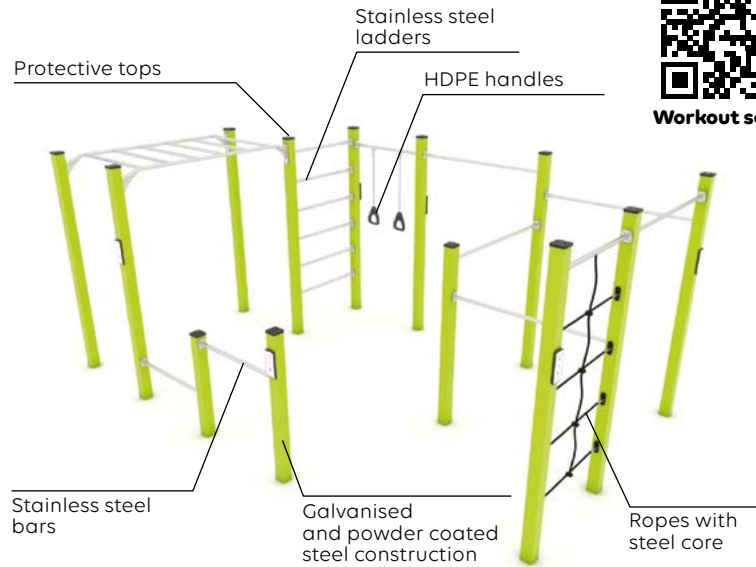

# workout

As fit as a fiddle!

The WORKOUT series designed for development, keeping fit and returning to good physical condition.

It consists of steel and wooden structures with many bars and elements for training with the weight of your own body.

Modern design, durable materials and colour options, perfect for creating a contemporary sports ground.

See more

Workout series