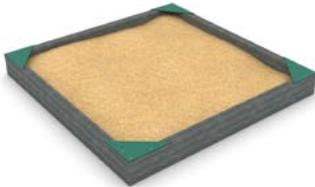

RC1458

Product code		Product length	Product width	Product height	Age range	Number of users	Safety zone	Free-fall height	Construction			Panels	
									steel	wood	recycled	HDPE	HPL
RC1416	-	415 cm	165 cm	140 cm	1 - 12	11	27,0 m²	< 60 cm	-	-	●	●	-
RC1482	●	139 cm	139 cm	78 cm	1 - 12	8	17,3 m²	< 60 cm	-	-	●	●	-
RC1457	-	380 cm	210 cm	35 cm	1 - 12	11	32,7 m²	< 60 cm	-	-	●	●	-
RC1458	-	258 cm	258 cm	28 cm	1 - 12	16	29,2 m²	< 60 cm	-	-	●	●	-
RC1429	-	254 cm	221 cm	28 cm	1 - 12	9	21,8 m²	< 60 cm	-	-	●	●	-
RC0801	-	178 cm	178 cm	30 cm	1 - 12	11	20,9 m²	< 60 cm	●	-	-	●	-
RC0802	-	323 cm	287 cm	43 cm	1 - 12	18	29,1 m²	< 60 cm	●	-	-	●	-
RC1427	●	167 cm	97 cm	114 cm	1 - 8	5	14,5 m²	< 60 cm	-	-	●	●	-
RC1456	●	145 cm	62 cm	170 cm	1 - 12	5	13,7 m²	< 60 cm	-	-	●	●	-
RC0800	●	30 cm	30 cm	40 cm	1 - 12	1	8,7 m²	< 60 cm	●	-	-	●	-
RC0817	-	120 cm	50 cm	59 cm	3 - 12	2	12,0 m²	< 60 cm	●	-	-	●	-
RC0816	-	94 cm	87 cm	< 60 cm	3 - 12	3	11,9 m²	< 60 cm	●	-	-	●	-
● RC0490	●	84 cm	14 cm	74 cm	1+	1	10,1 m²	< 60 cm	-	-	●	-	-
RC0685	-	84 cm	79 cm	123 cm	3 - 12	2	11,5 m²	< 60 cm	●	-	-	●	-