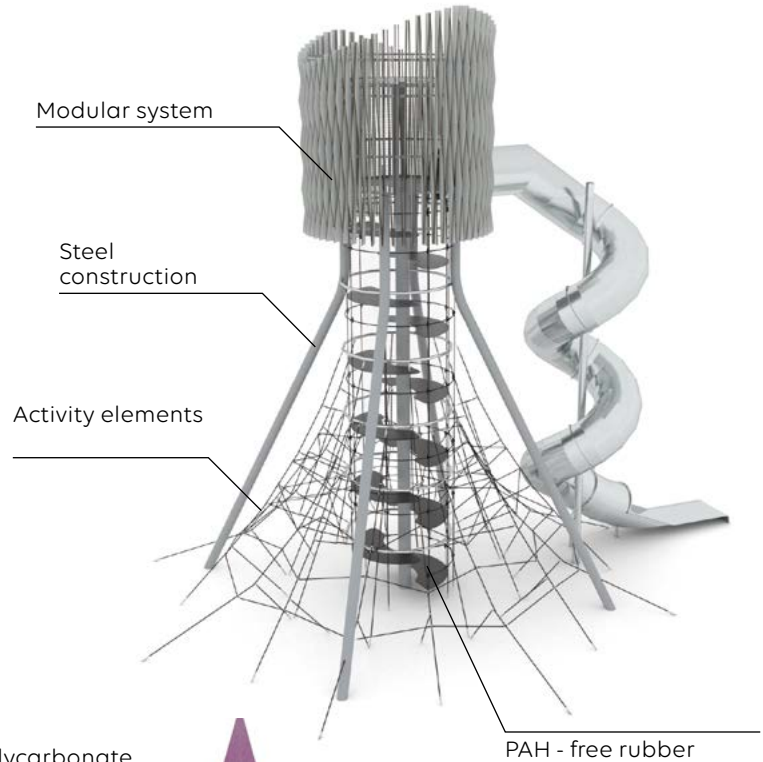

Higher, higher, higher!

The MAXX series are amazing towers that impress with their size and encourage physical activity.

These products reach up to 15 meters in height, creating some of the most impressive play structures.

The devices enable integration with other children during social play. Climbing on them is an amazing adventure, and the twisted tube slides additionally diversify the fun.