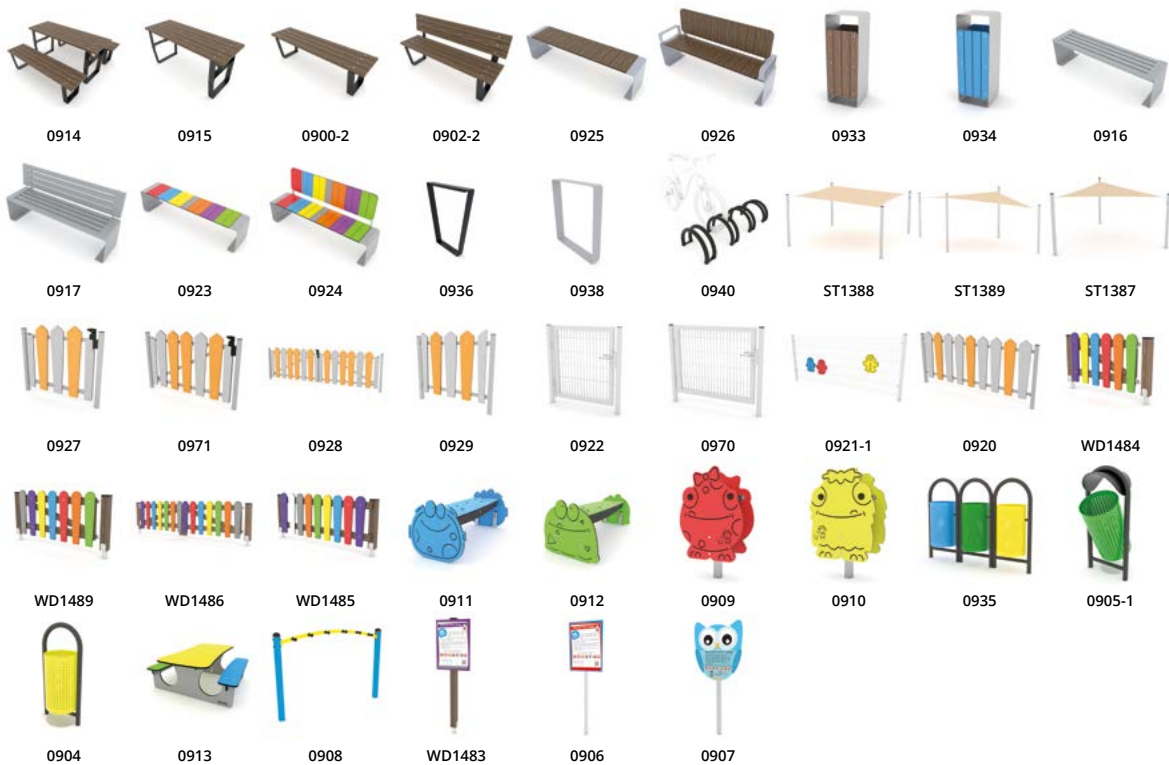

All products