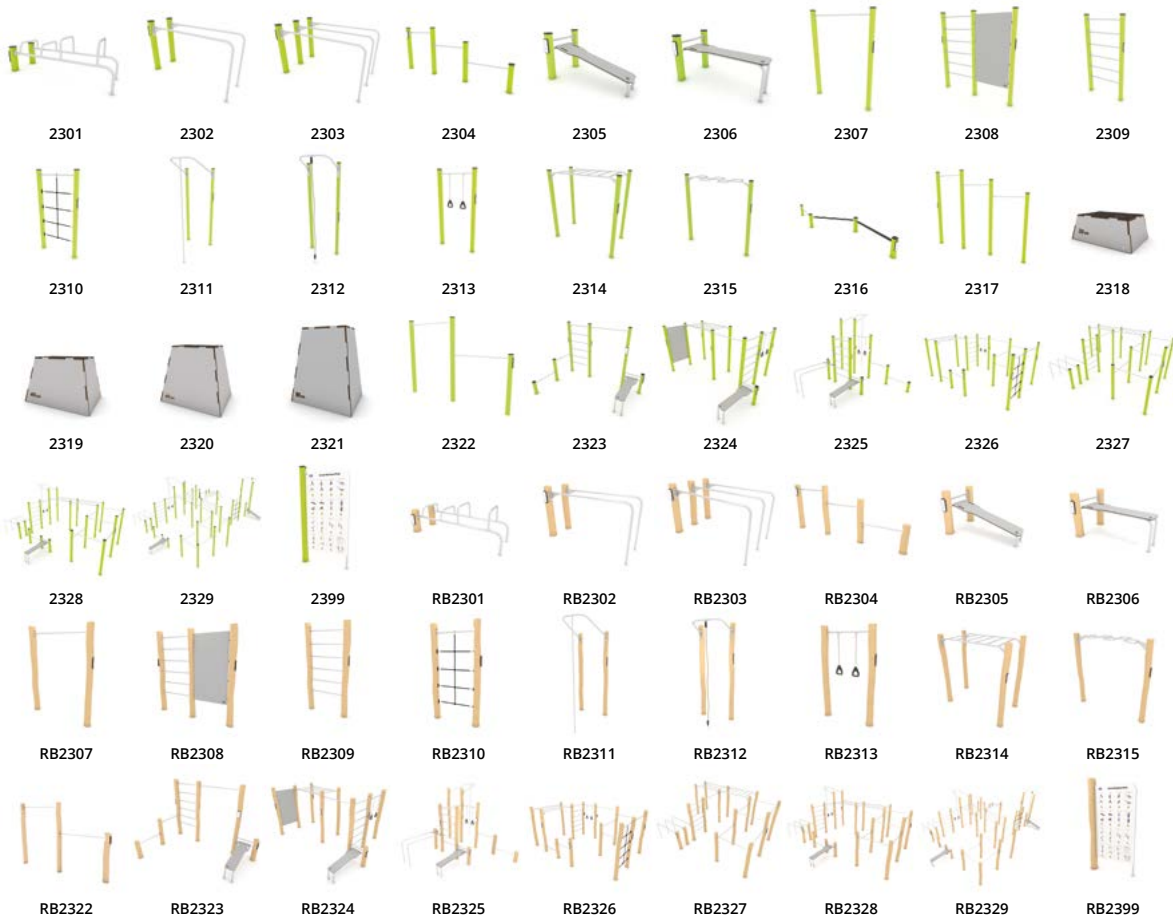

All products