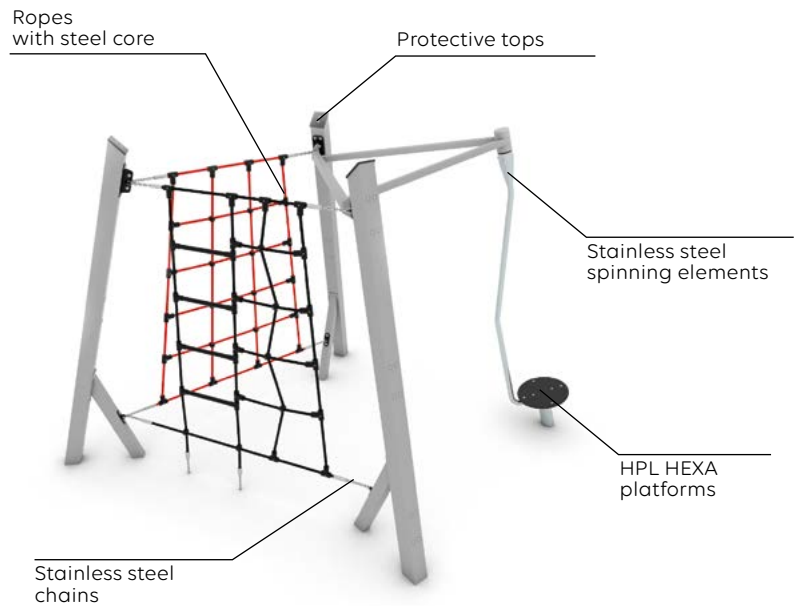

Ropes, ladders and spinners

The NETTIX series comprises modern equipment in the form of ladders and rope crossings, which constitute a combination of carefree fun and effective fitness training.

Rope climbing stimulates the sense of balance, strengthens the muscles and improves the child's dexterity. It also encourages children to compete with each other.

This series is a creative adventure among ropes, where the boundaries are set only by the children's imagination.

See more

Nettix series