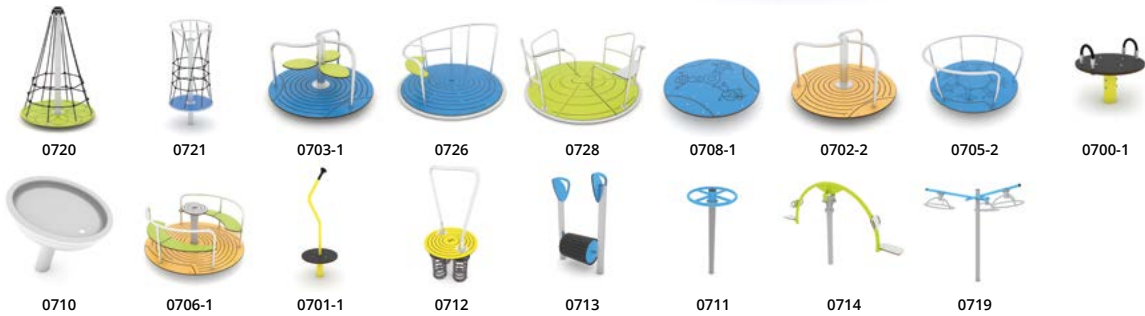

All products