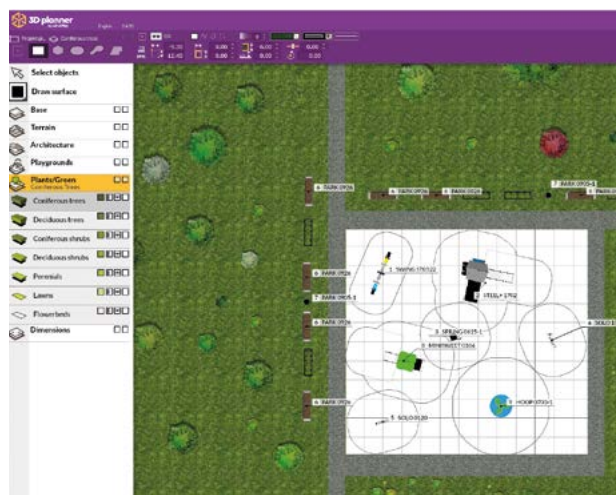

work as easy as possible. This allows you to arrange your space in a simple and intuitive way, tailored to each user's skill level.

Watch movie:

3D Planner

Unit3D is an advanced tool created specifically for clients interested in unconventional solutions. The application provides complete control at every design stage, while offering speed and ease of use, even for those without design experience. Thanks to 3D render, users can easily see what their customized product will look like before implementation begins.

The visualization shown is for illustrative purposes only and differs from the design presented in the Unit 3D Creator.

Design a functional and safe playground with the 3D Planner application. See what your new playground will look like. Our 3D application will calculate the area needed for the installation of the Vinci Play equipment based on their safety zones.