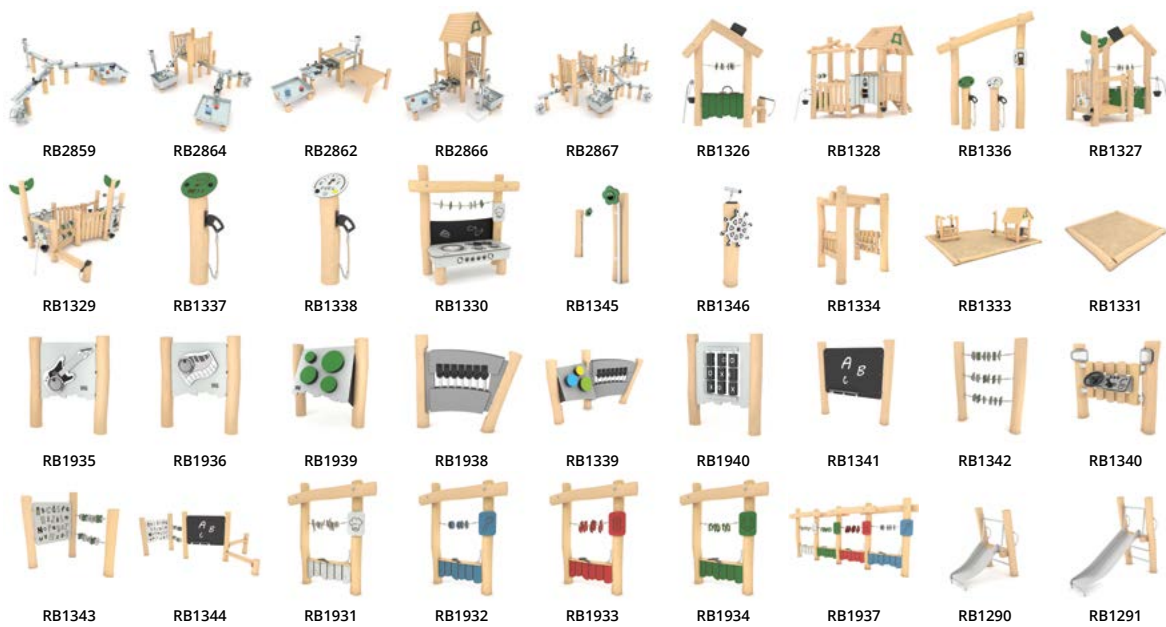

The unique Robinia series has been designed in a comprehensive way to enable creating of an offer containing all types of playground equipment: from tower sets with many climbing elements, through spring riders, carousels and swings, to small architecture.

### All products

See more

Robinia series

All products

Vinci Play | Robinia series

All products

All products

All products

# Higher, higher, higher!

The MAXX series are amazing towers that impress with their size and encourage physical activity.

These products reach up to 15 meters in height, creating some of the most impressive play structures.