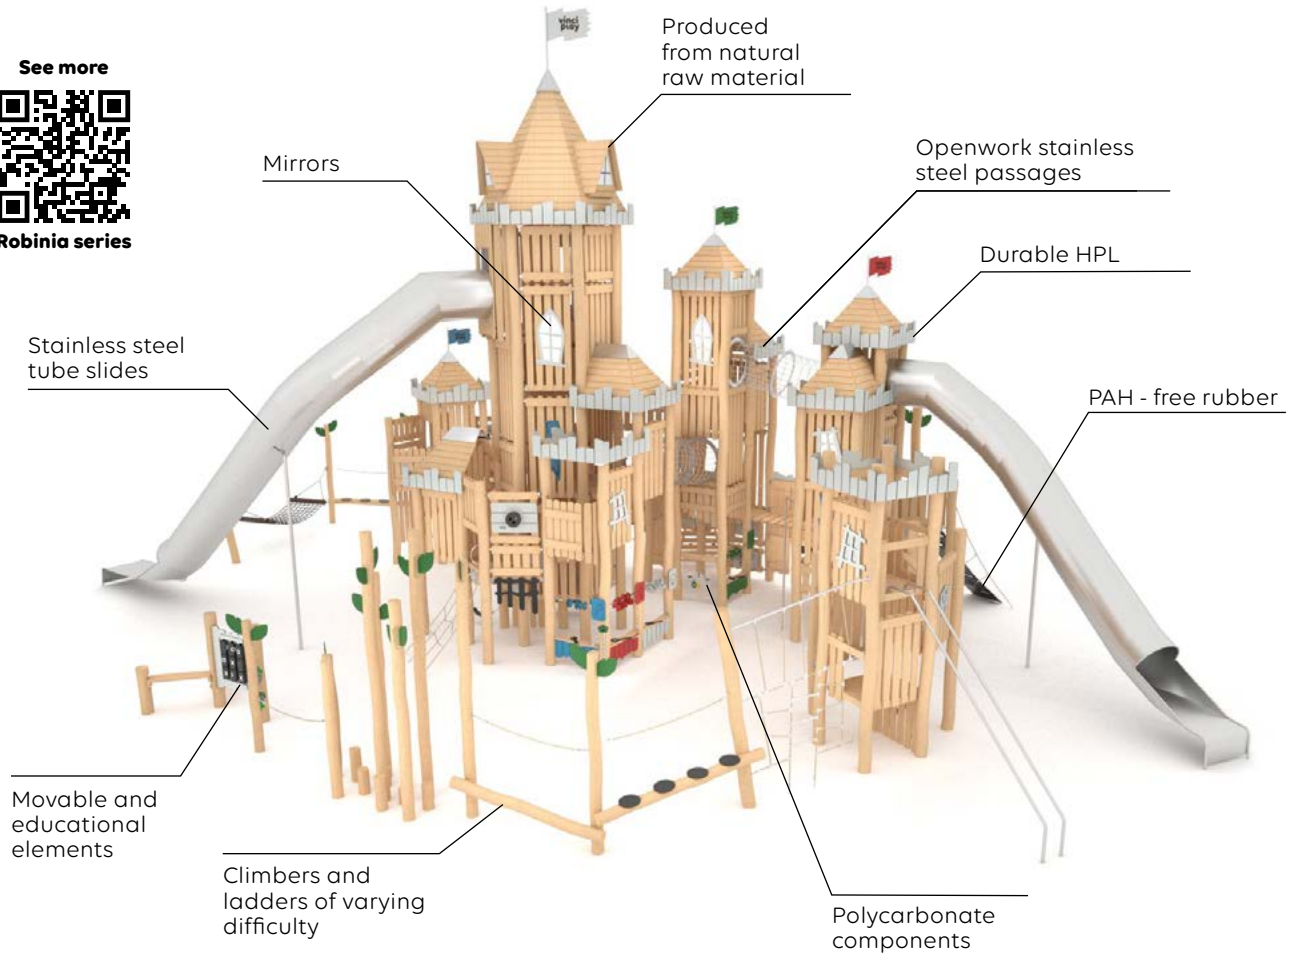

See more

Robinia series