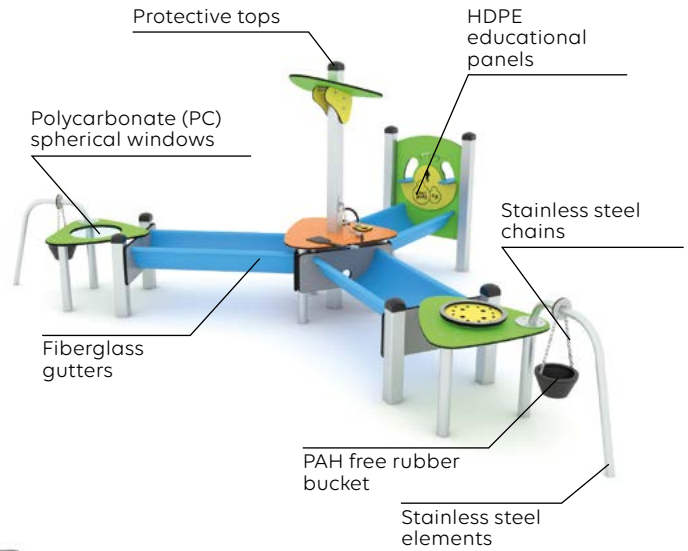

## All products

All products

Vinci Play | Solo series

Stainless steel bars

HDPE panels

Painted wood construction

Aluminium pipes

Galvanised anchors