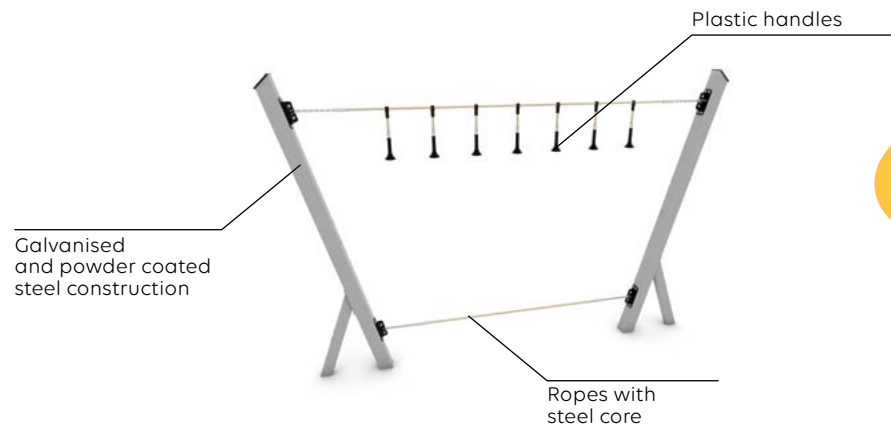

Ropes, ladders and spinners

The NETTIX series comprises modern equipment in the form of ladders and rope crossings, which constitute a combination of carefree fun and effective fitness training.

Rope climbing stimulates the sense of balance, strengthens the muscles and improves the child's dexterity. It also encourages children to compete with each other.

This series is a creative adventure among ropes, where the boundaries are set only by the children's imagination.

See more

Nettix series