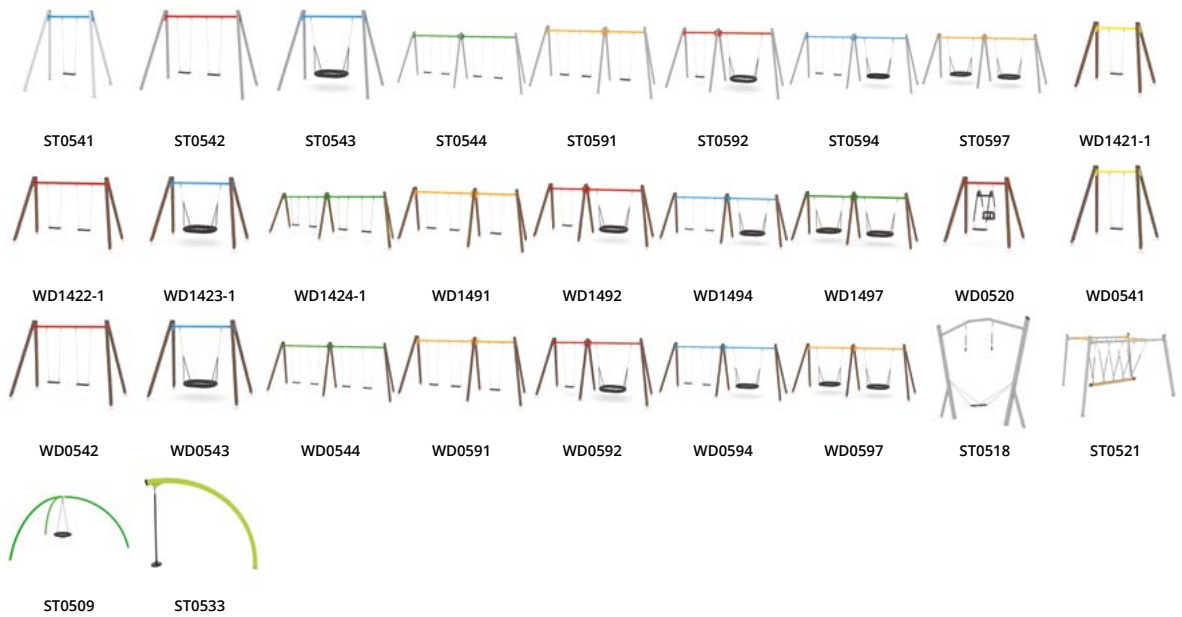

All products