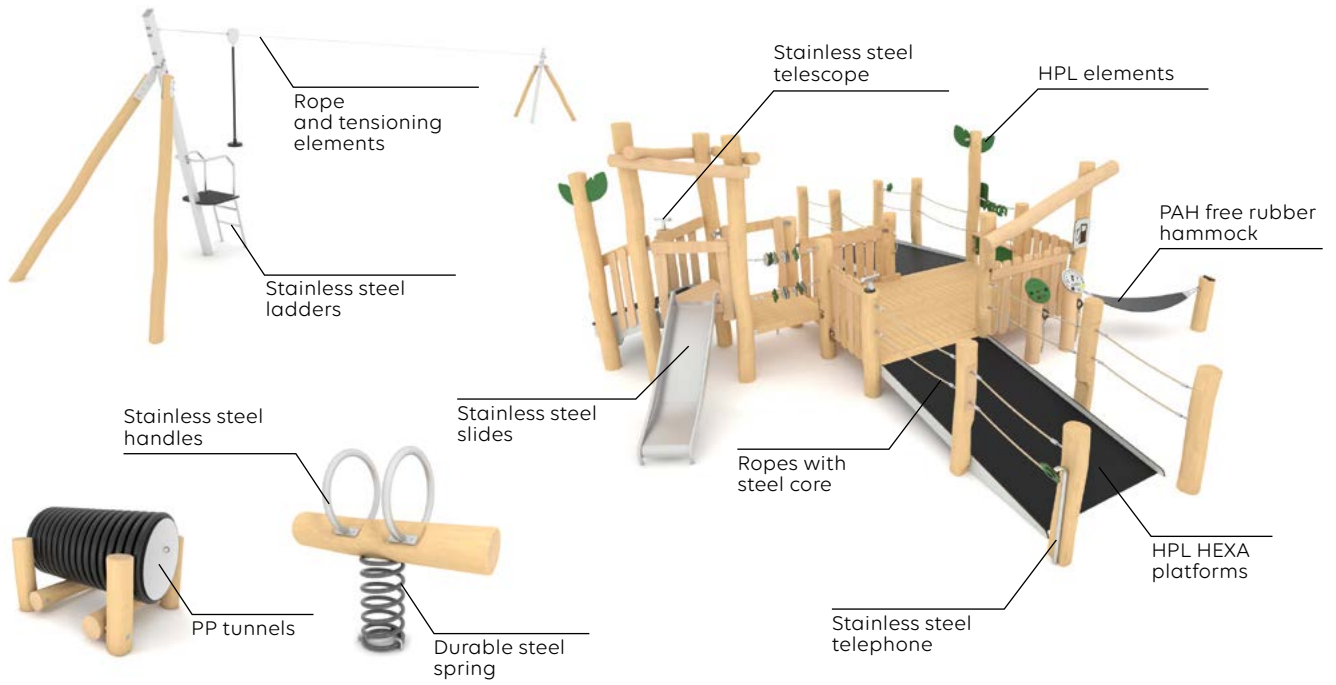

The unique Robinia series has been designed in a comprehensive way to enable creating of an offer containing all types of playground equipment: from tower sets with many climbing elements, through spring riders, carousels and swings, to small architecture.

### All products

See more

Robinia series

All products

Vinci Play | Robinia series

All products

All products

All products

# Higher, higher, higher!

The MAXX series are amazing towers that impress with their size and encourage physical activity.

These products reach up to 15 meters in height, creating some of the most impressive play structures.

The devices enable integration with other children during social play. Climbing on them is an amazing adventure, and the twisted tube slides additionally diversify the fun.

See more

Maxx series