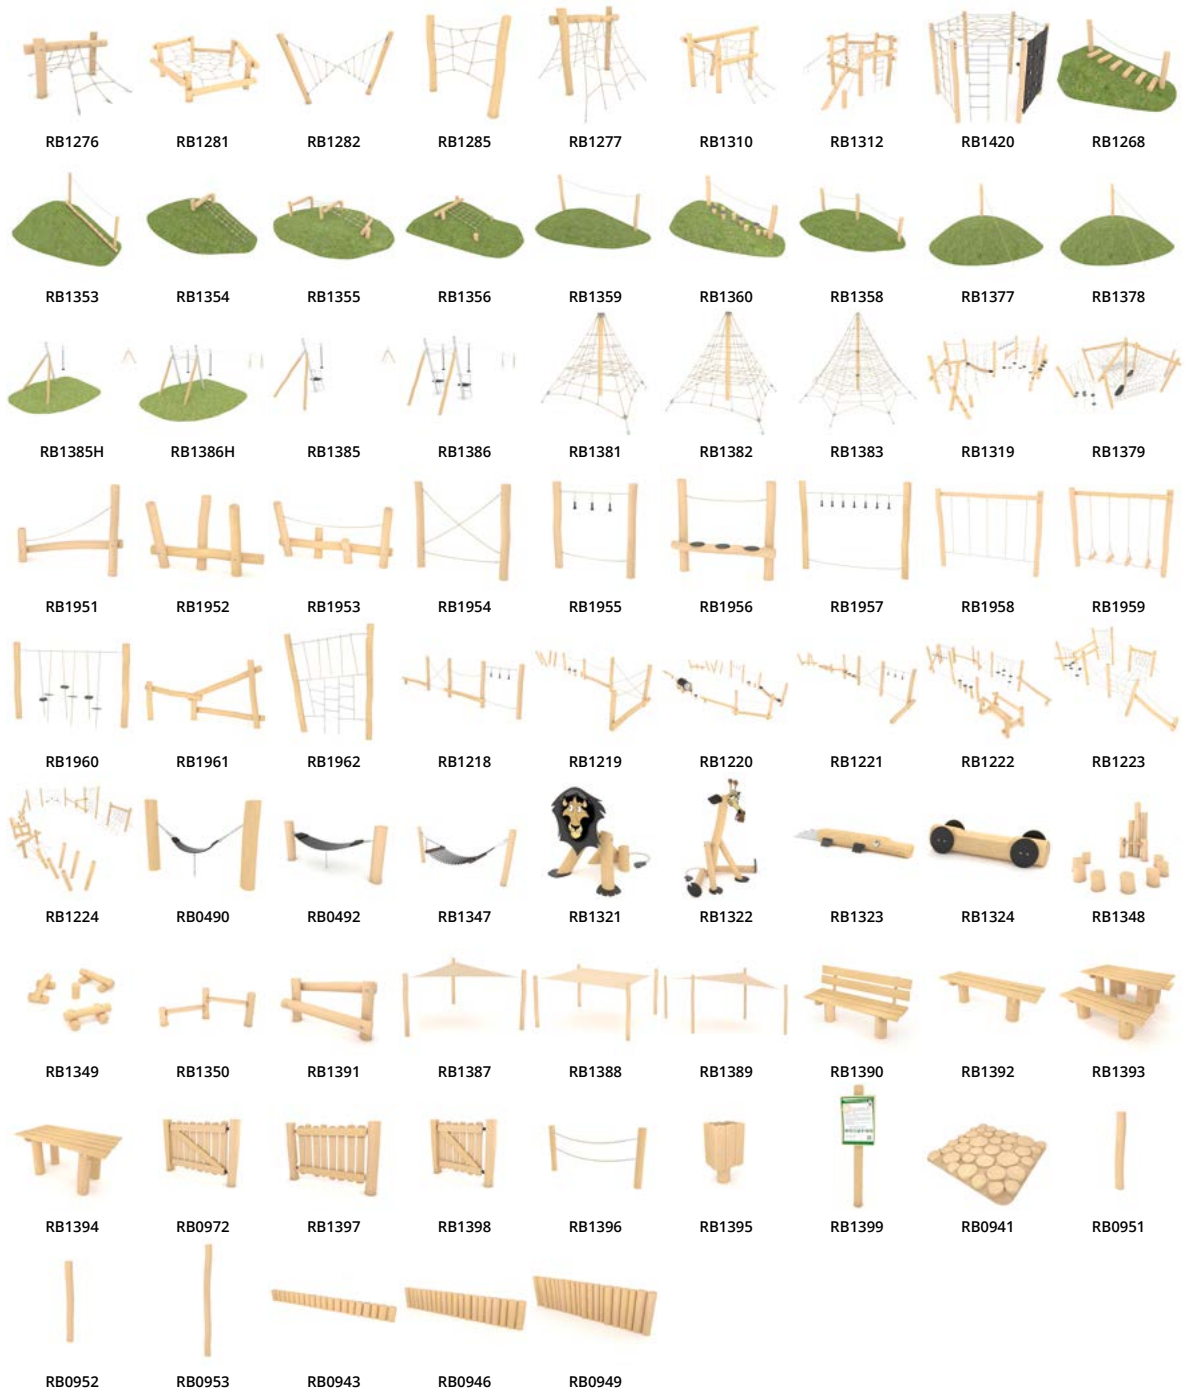

The unique Robinia series has been designed in a comprehensive way to enable creating of an offer containing all types of playground equipment: from tower sets with many climbing elements, through spring riders, carousels and swings, to small architecture.

### All products

See more

Robinia series

All products

Vinci Play | Robinia series

All products

All products

All products

# Higher, higher, higher!

The MAXX series are amazing towers that impress with their size and encourage physical activity.

These products reach up to 15 meters in height, creating some of the most impressive play structures.