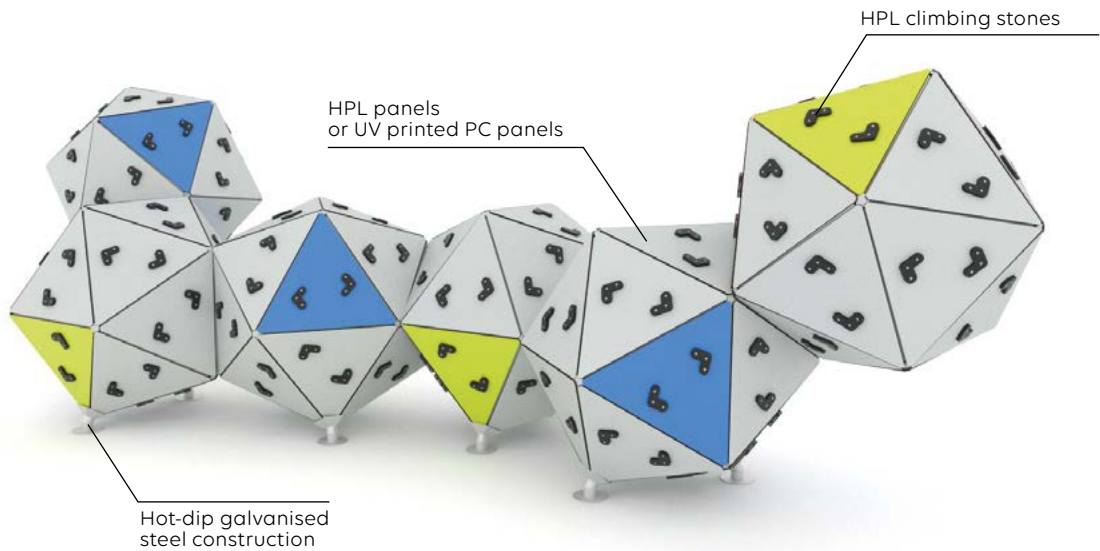

See more

Roxx series