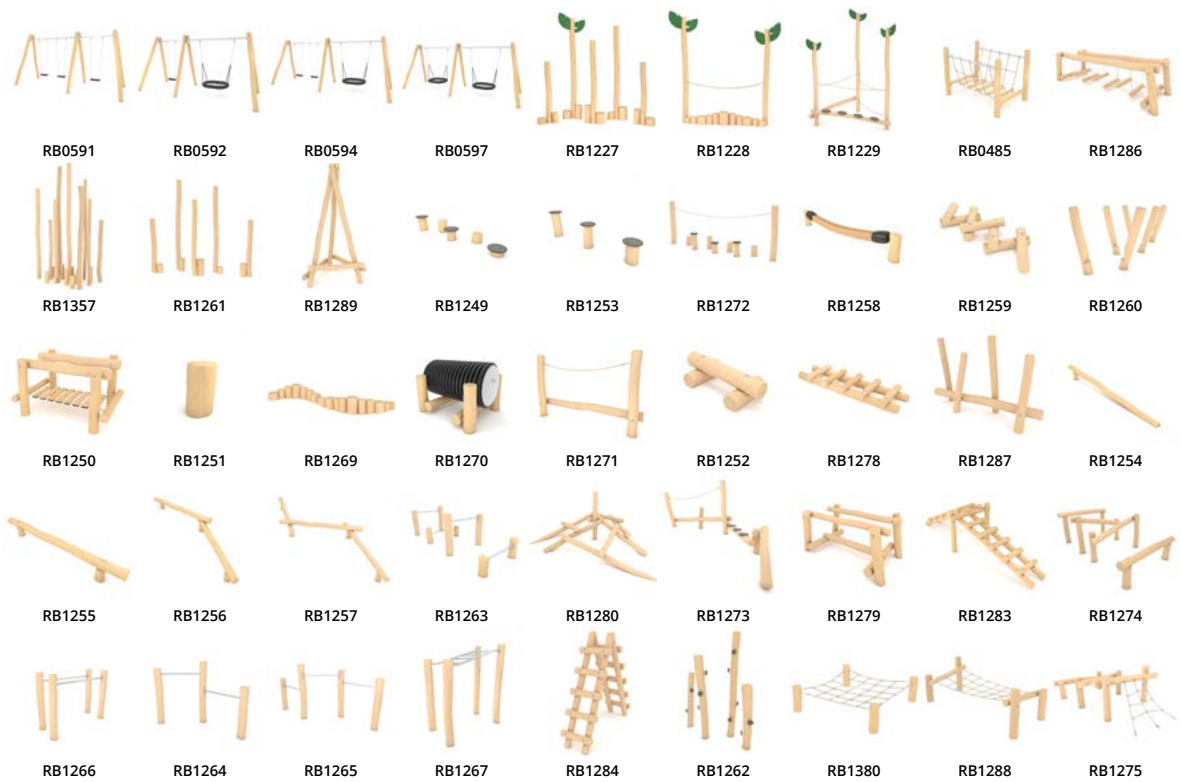

The unique Robinia series has been designed in a comprehensive way to enable creating of an offer containing all types of playground equipment: from tower sets with many climbing elements, through spring riders, carousels and swings, to small architecture.

### All products

See more

Robinia series

All products

Vinci Play | Robinia series

All products

All products

All products

# Higher, higher, higher!

The MAXX series are amazing towers that impress with their size and encourage physical activity.

These products reach up to 15 meters in height, creating some of the most impressive play structures.