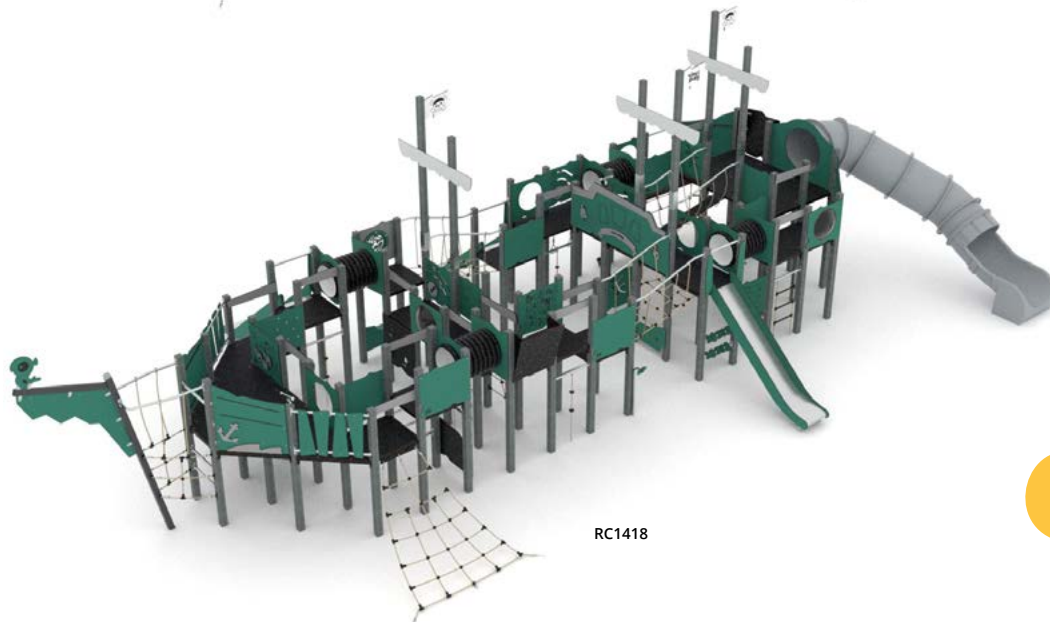

RC1433

RC1414

RC1415

RC1581

RC1580

RC1418

Product code		Product length	Product width	Product height	Age range	Number of users	Safety zone	Free-fall height	Slide/s height	Platform/s height	Construction			Panels variants	
											steel	wood	recycled	HDPE	HPL
RC1433	●	300 cm	275 cm	250 cm	1 - 8	14	25,1 m <sup>2</sup>	< 60 cm	59 cm	35, 59 cm	-	-	●	●	-
RC1414	●	395 cm	330 cm	260 cm	3 - 14	21	31,4 m <sup>2</sup>	90 cm	90 cm	90 cm	-	-	●	●	-
RC1415	●	615 cm	395 cm	290 cm	3 - 14	34	47,7 m <sup>2</sup>	120 cm	90, 120 cm	90, 120 cm	-	-	●	●	-
RC1581	●	1100 cm	525 cm	485 cm	3 - 14	52	74,6 m <sup>2</sup>	150 cm	90, 150 cm	35, 90, 120, 150 cm	-	-	●	●	-
RC1580	●	1285 cm	740 cm	490 cm	3 - 14	82	108,3 m <sup>2</sup>	180 cm	120, 150, 180 cm	120, 150, 180 cm	-	-	●	●	-
RC1418	●	1575 cm	805 cm	490 cm	3 - 14	120	134,5 m <sup>2</sup>	180 cm	120, 150, 180* cm	120, 150, 180 cm	-	-	●	●	-