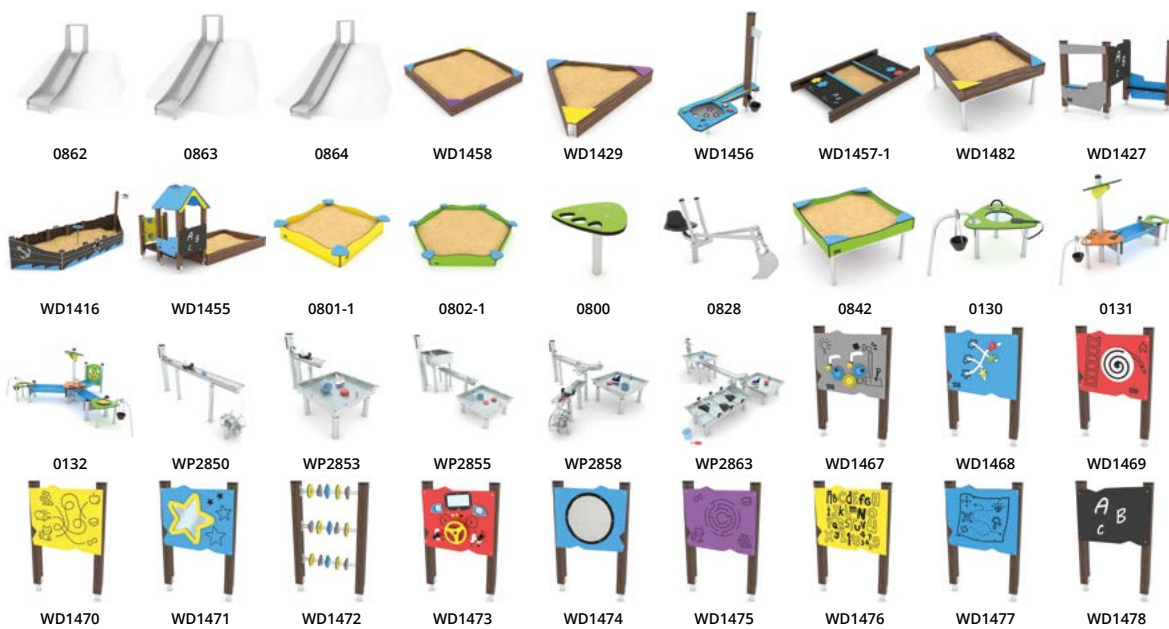

The richness of colours, manual and sound elements, along with educational panels comprehensively stimulate the senses and the intellectual development of children.

## All products

All products

Vinci Play | Solo series

Stainless steel bars

HDPE panels

Painted wood construction

Aluminium pipes

Galvanised anchors