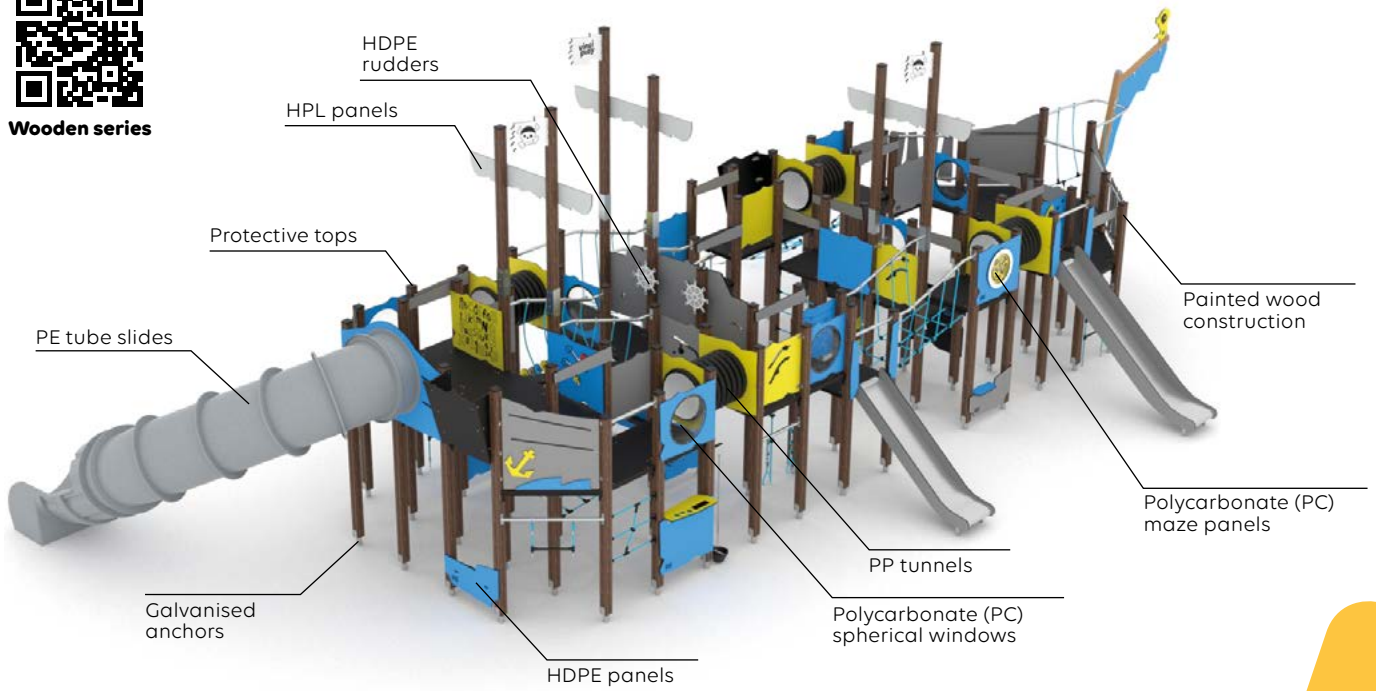

See more

Wooden series