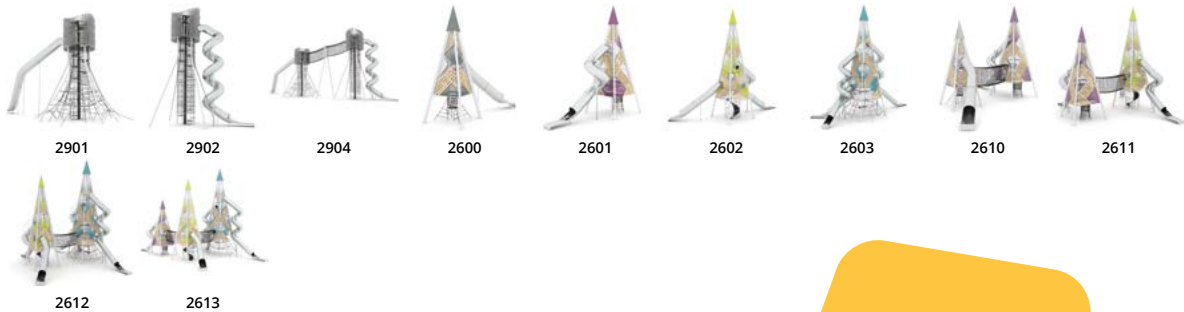

All products