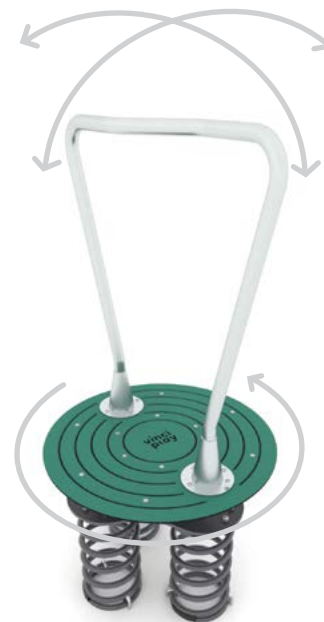

RC0712

Product code		Product length	Product width	Product height	Age range	Number of users	Safety zone	Free-fall height	Construction			Colour variants	
									steel	wood	recycled	HDPE	HPL
RC0721	-	125 cm	125 cm	275 cm	5 - 14	8	17,0 m²	170 cm	●	-	-	●	-
RC0712	-	73 cm	73 cm	146 cm	3 - 12	2	17,6 m²	100 cm	●	-	-	●	-