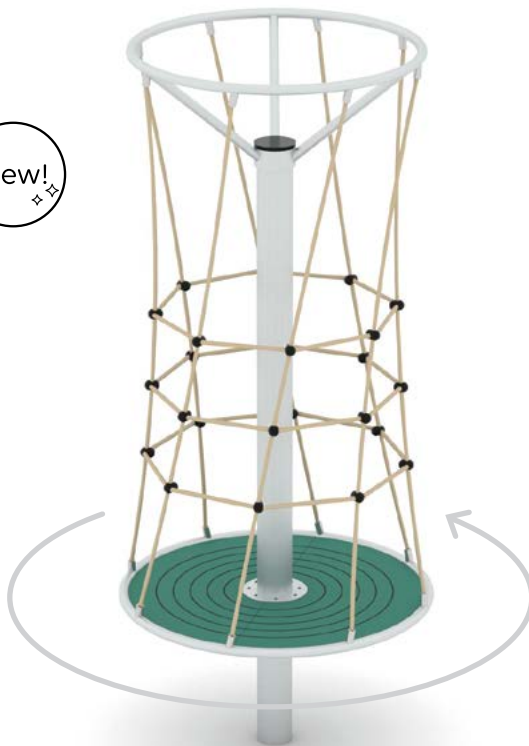

hoop recycled

Spin, spin!

The HOOP series consists of carousels and spinners that power the world of laughing children.

Spinning is an important activity in a child's development - it helps the nervous system mature, stimulates the sense of balance, strengthens the muscles and skeletal system.

RC0721