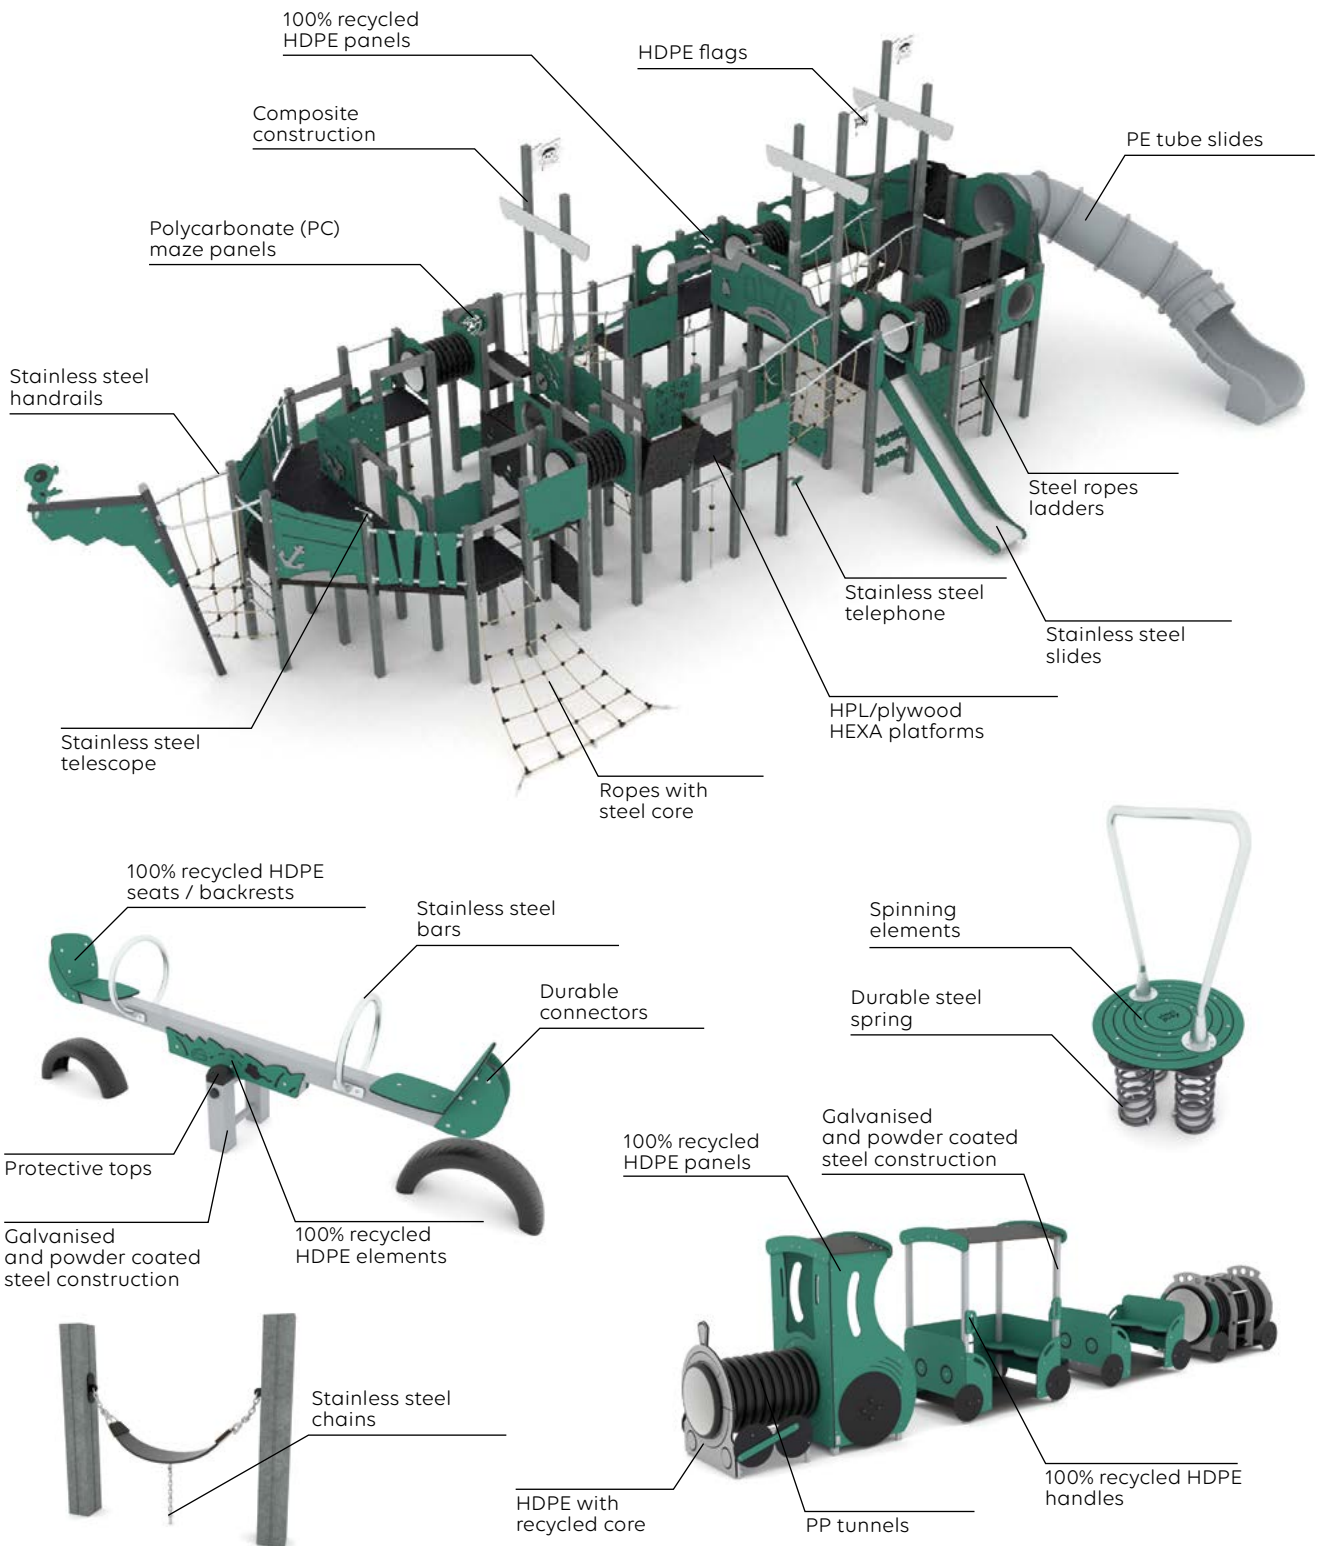

RC0960

RC0961

RC0962

Product code		Product length	Product width	Product height	Panels			Construction		
					HDPE	HPL	steel	wood	recycled	
RC0960	-	180 cm	40 cm	50 cm	-	-	-	-	●	
RC0961	-	180 cm	56 cm	95 cm	-	-	-	-	●	
RC0962	-	180 cm	174 cm	77 cm	-	-	-	-	●	

 Anchoring: surface / deep

**Discover all  
of Vinci Play's  
series!**

## Fun in harmony with nature

The Naturo series equipment is made primarily of natural glued wood, sealed with a protective impregnation in muted colors, and features safe slides, rope bridges, stable platforms, and many other play elements.