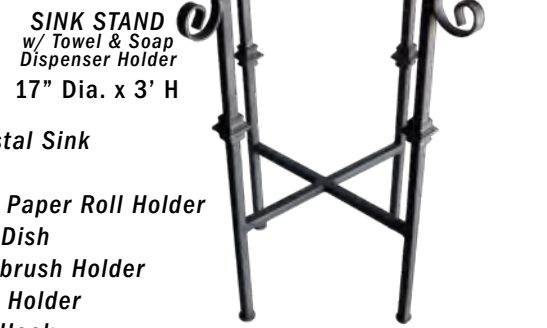

1. Pedestal Sink
2. Toilet
3. Toilet Paper Roll Holder
4. Soap Dish
5. Toothbrush Holder
6. Towel Holder
7. Robe Hook

SINK STAND  
w/ Towel & Soap  
Dispenser Holder  
17" Dia. x 3' H

3

5

4

6

7