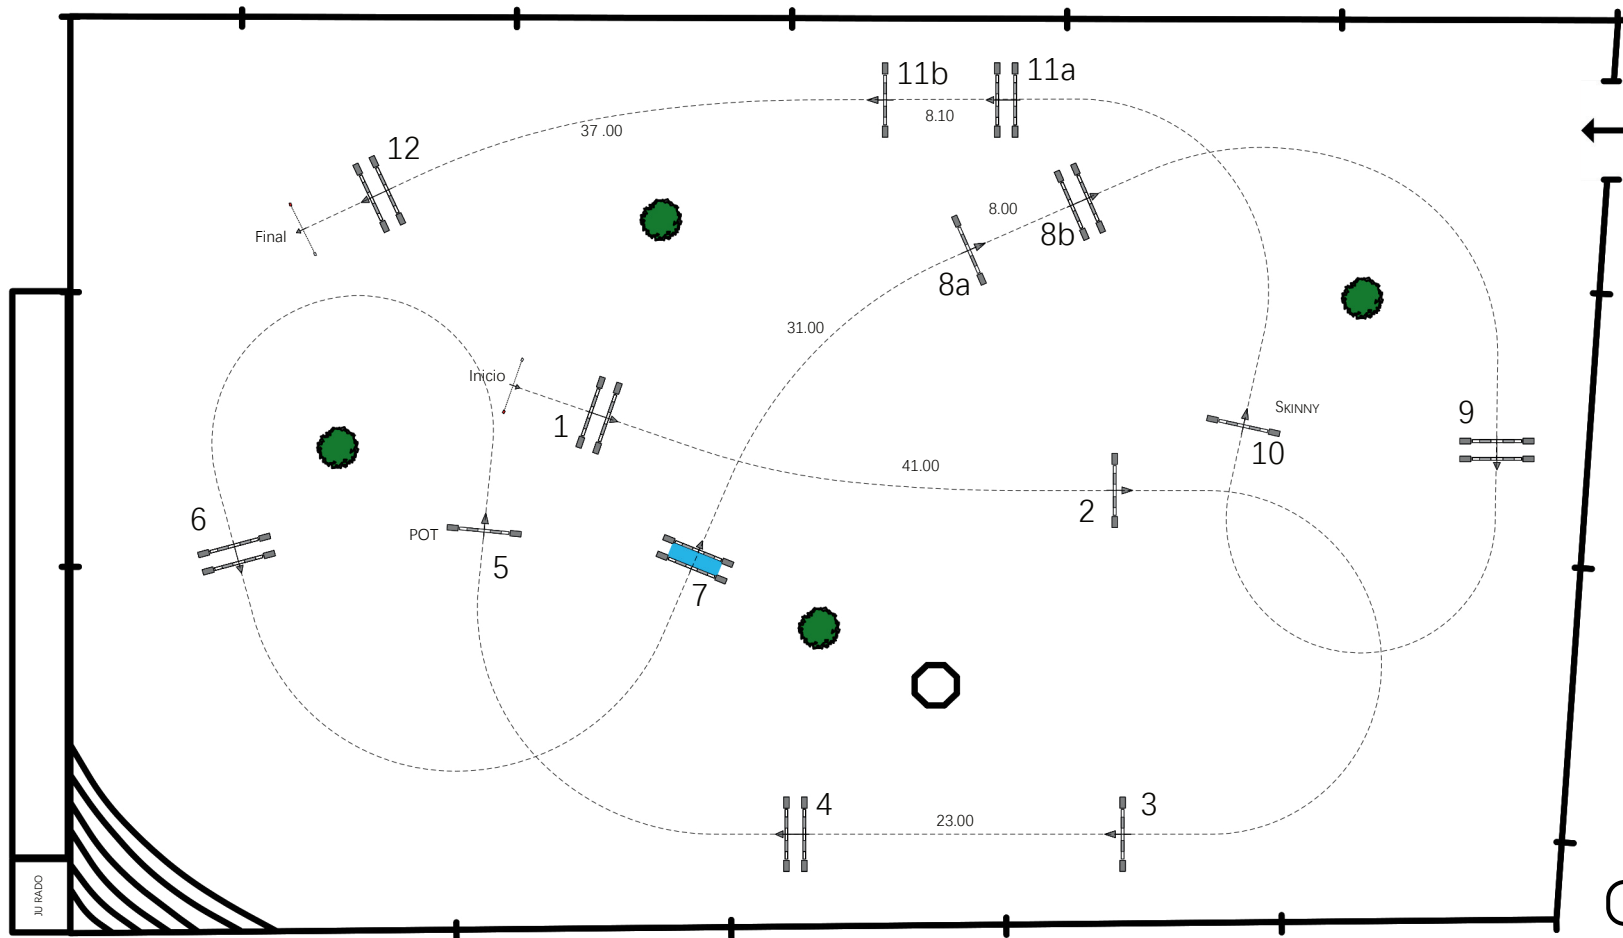

Eickendorf Horses

EICKENDORFSPEEDCHALLENGE

RANCHOSALAZAR

Class No.: EICKENDORF SPEED CHALLENGE Baremo C al cronometro

Rancho Salazar - 2024

Table: C
National RG:
FEI RG / Art.
267 Height: 1,30
m

Speed:375 m/min
Length:488 m
Time allowed: sec
Time limit:120 sec

Obstacles:1 - 12 Efforts:
14 Penalty sec:4 Closed
combination: no

1st Jump-off no
Length: 0 m
Time allowed: 0 sec
Time limit: 0 sec

Escala 1:550

RANCHO SALAZAR
ECUESTRE

Percursos &
Percursos

Diseñador del Recorrido:
Anderson Lima - Mex

CANCHA 1