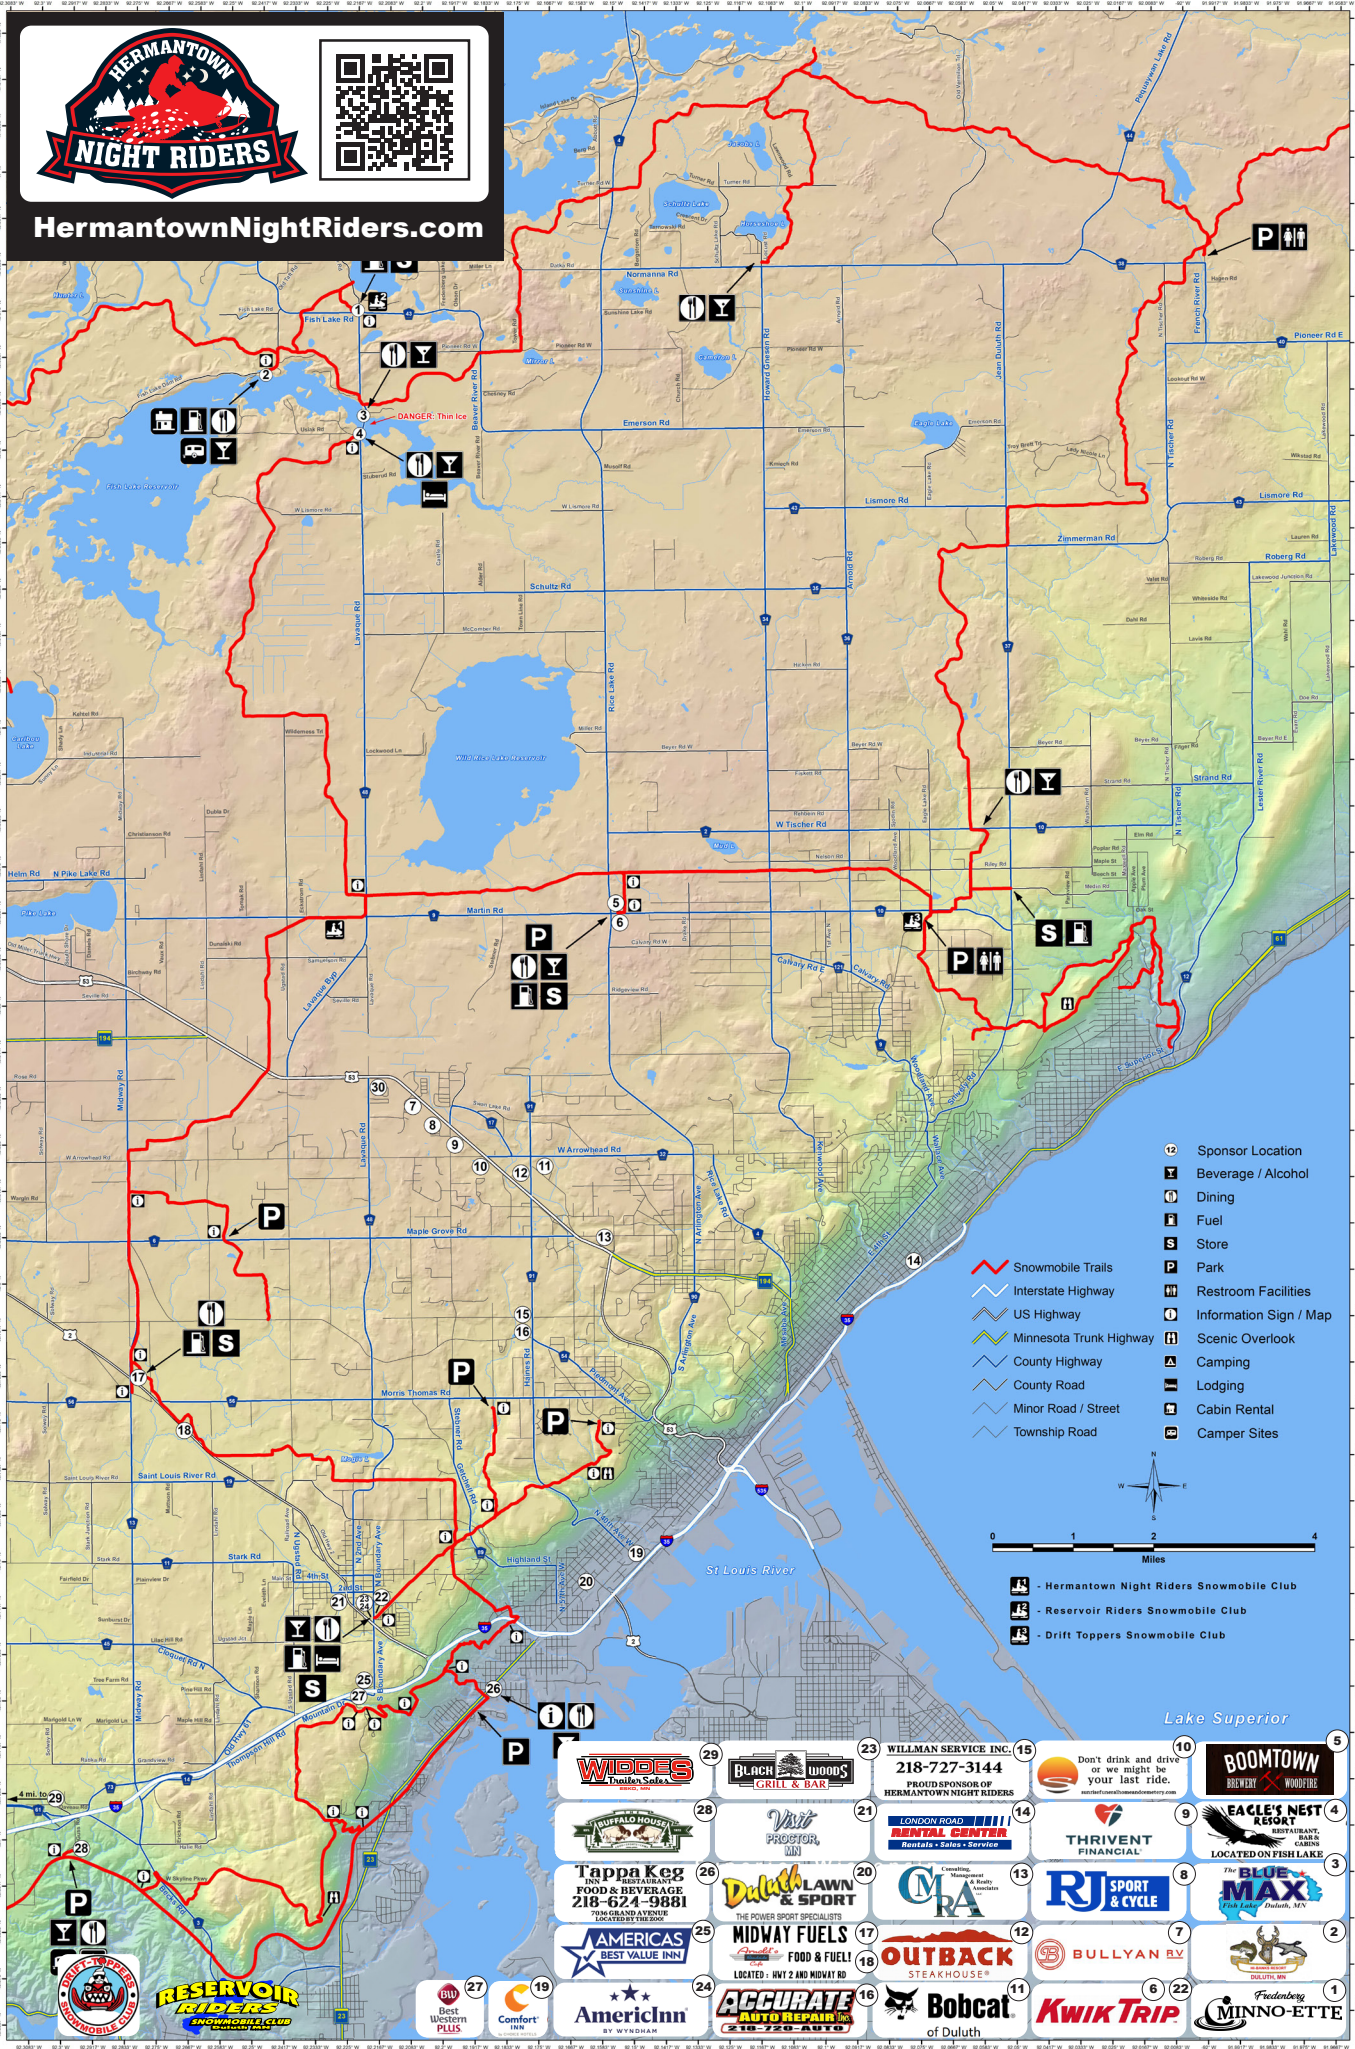

HermantownNightRiders.com

- Snowmobile Trails
- Interstate Highway
- US Highway
- Minnesota Trunk Highway
- County Highway
- County Road
- Minor Road / Street
- Township Road
- Sponsor Location
- Beverage / Alcohol
- Dining
- Fuel
- Store
- Park
- Restroom Facilities
- Information Sign / Map
- Scenic Overlook
- Camping
- Lodging
- Cabin Rental
- Camper Sites

- Hermantown Night Riders Snowmobile Club
- Reservoir Riders Snowmobile Club
- Drift Toppers Snowmobile Club

Lake Superior

29	23	15	10	5
28	21	14	9	4
26	20	13	8	3
25	17	12	7	2
27	24	16	11	6
19	18	11	6	1