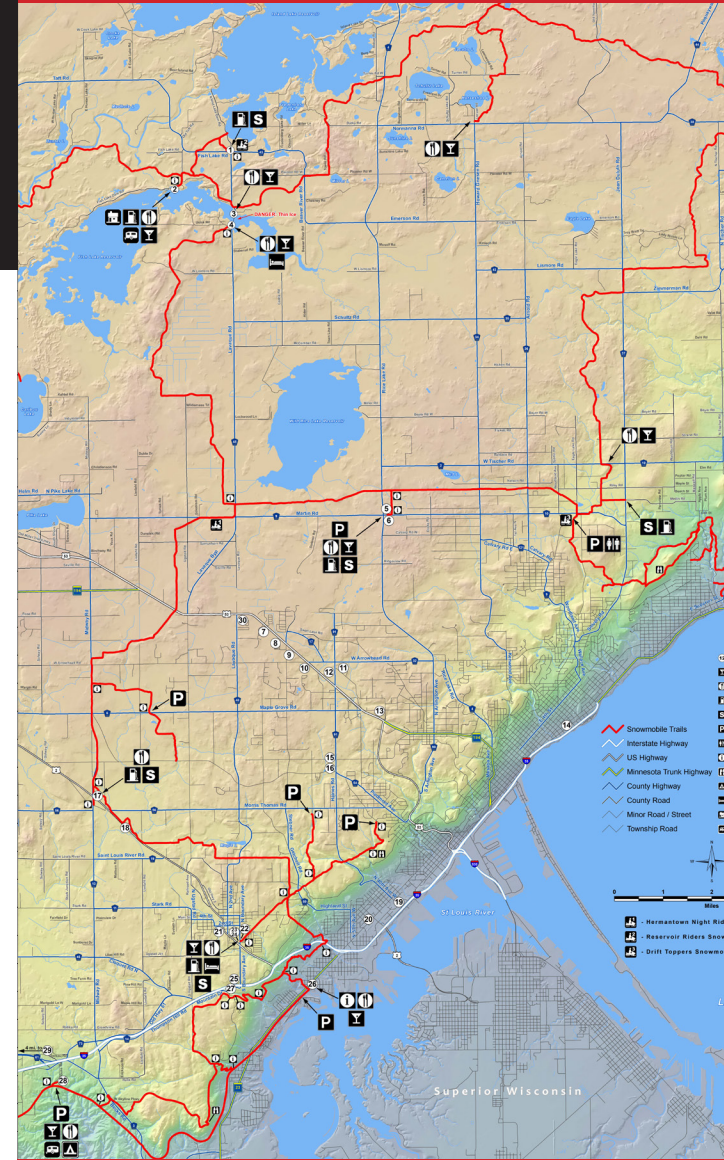

HermantownNightRiders.com

SNOWMOBILE TRAIL MAP

WILLMAN SERVICE INC.
218-727-3144
PROUD SPONSOR OF
HERMANTOWN NIGHT RIDERS

Tappa Keg
INN RESTAURANT
FOOD & BEVERAGE
218-624-9881
7036 GRAND AVENUE
LOCATED BY THE ZOO

MIDWAY FUELS
FUEL & OIL
LOCATED: HWY 2 AND MIDWAY RD

www.DriftToppers.com

ReservoirRidersDuluth.com

HermantownNightRiders.com

HermantownNightRiders.com

- Snowmobile Trails
- Interstate Highway
- US Highway
- Minnesota Trunk Highway
- County Highway
- County Road
- Minor Road / Street
- Township Road
- Sponsor Location
- Beverage / Alcohol
- Dining
- Fuel
- Store
- Park
- Restroom Facilities
- Information Sign / Map
- Scenic Overlook
- Camping
- Lodging
- Cabin Rental
- Camper Sites

- Hermantown Night Riders Snowmobile Club
- Reservoir Riders Snowmobile Club
- Drift Toppers Snowmobile Club

Lake Superior

29	23	15	10	5
28	21	14	9	4
26	20	13	8	3
25	17	12	7	2
27	24	16	11	6
19	18	11	6	1