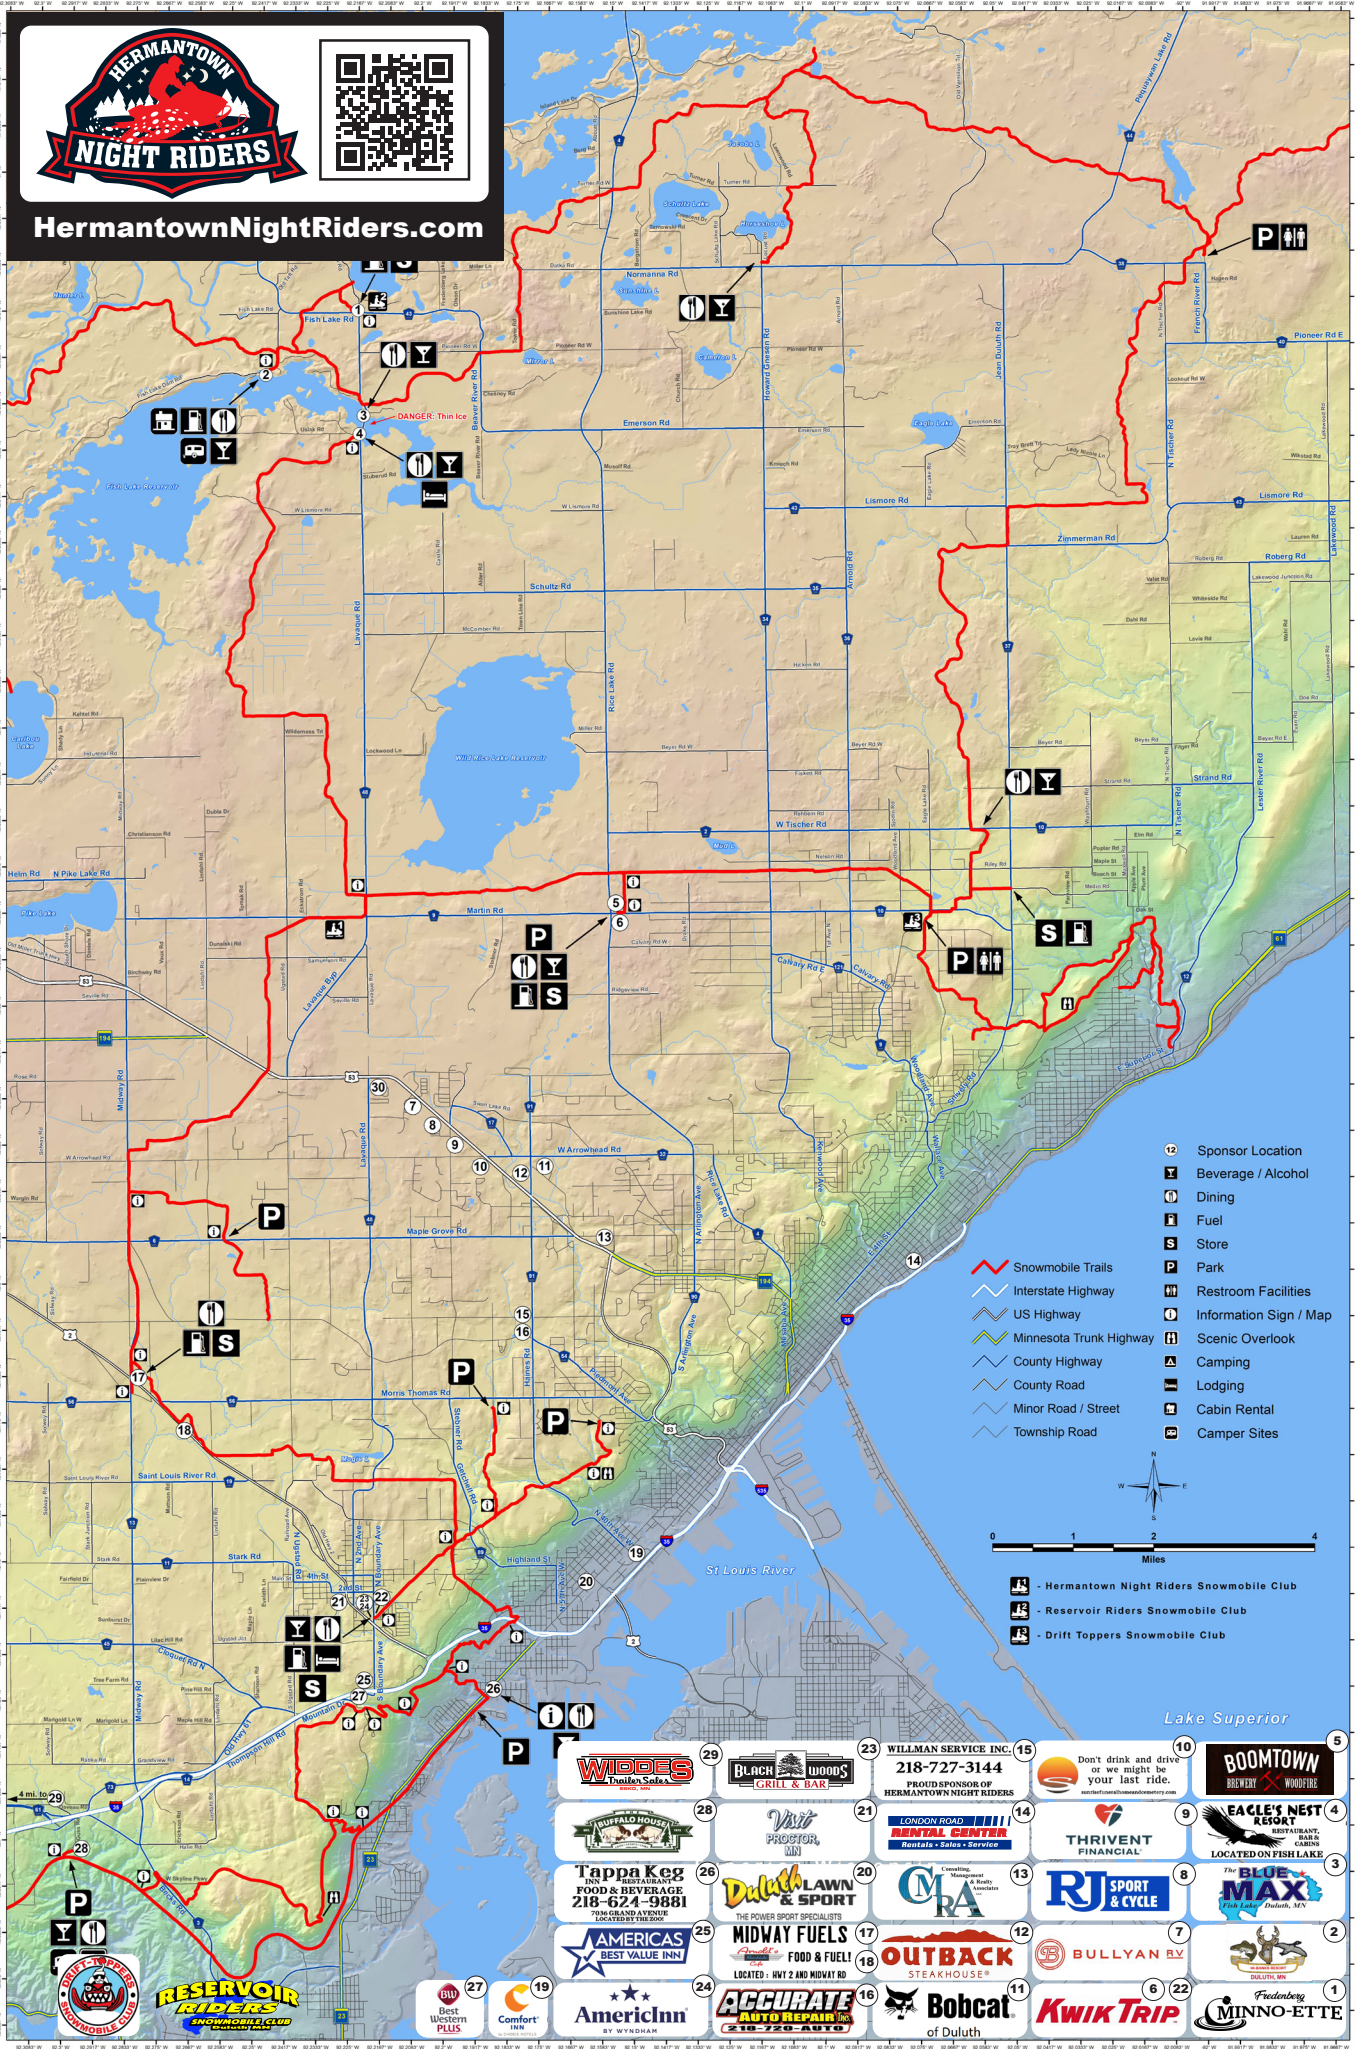

HermantownNightRiders.com

SNOWMOBILE TRAIL MAP

WILLMAN SERVICE INC.
218-727-3144
PROUD SPONSOR OF
HERMANTOWN NIGHT RIDERS

Tappa Keg
INN RESTAURANT
FOOD & BEVERAGE
218-624-9881
7036 GRAND AVENUE
LOCATED BY THE ZOO

MIDWAY FUELS
FUEL & OIL
LOCATED: HWY 2 AND MIDWAY RD

www.DriftToppers.com

ReservoirRidersDuluth.com

HermantownNightRiders.com

HermantownNightRiders.com

- Snowmobile Trails
- Interstate Highway
- US Highway
- Minnesota Trunk Highway
- County Highway
- County Road
- Minor Road / Street
- Township Road
- Sponsor Location
- Beverage / Alcohol
- Dining
- Fuel
- Store
- Park
- Restroom Facilities
- Information Sign / Map
- Scenic Overlook
- Camping
- Lodging
- Cabin Rental
- Camper Sites

- Hermantown Night Riders Snowmobile Club
- Reservoir Riders Snowmobile Club
- Drift Toppers Snowmobile Club

Lake Superior

29	23	15	10	5
28	21	14	9	4
26	20	13	8	3
25	17	12	7	2
27	24	16	11	6
19	18	11	6	1