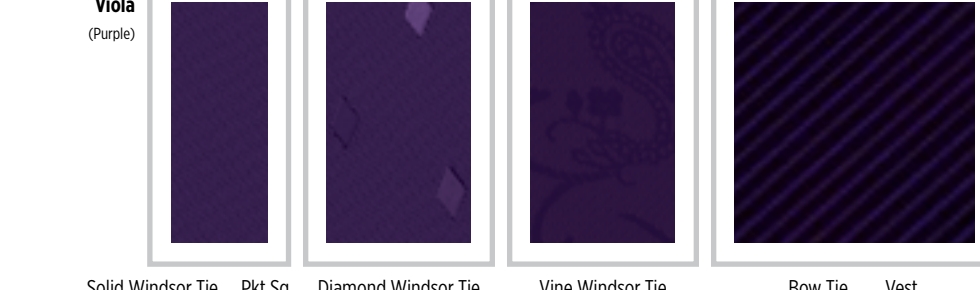

Viola (Purple)
Solid Windsor Tie **WSVA** Pkt Sq **PSVA** Diamond Windsor Tie **WYDVA** Vine Windsor Tie **WYPPVA** Bow Tie **BYVA** Vest **SYVA**