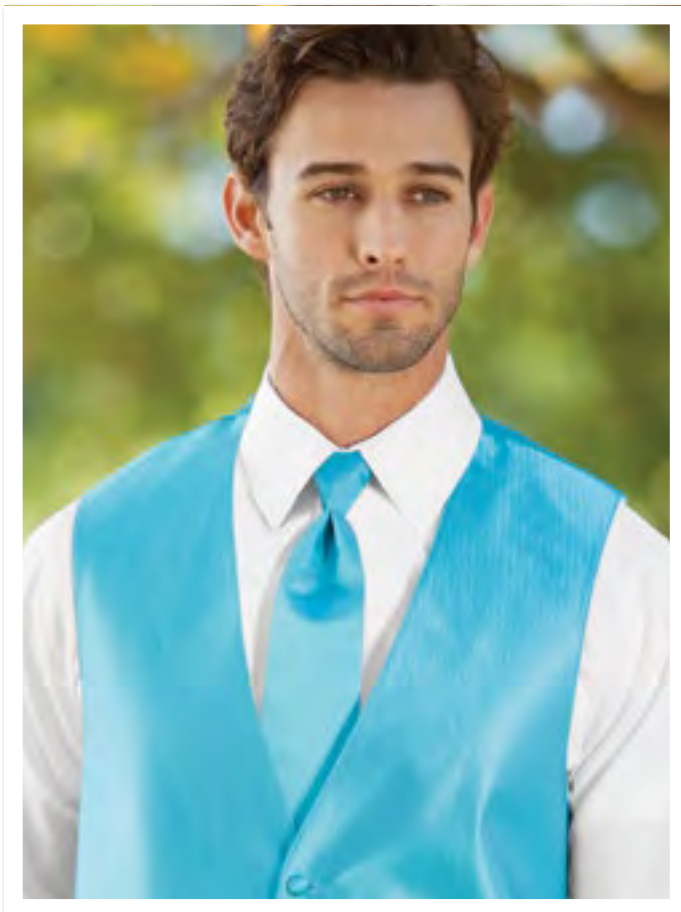

Solid Windsor Tie