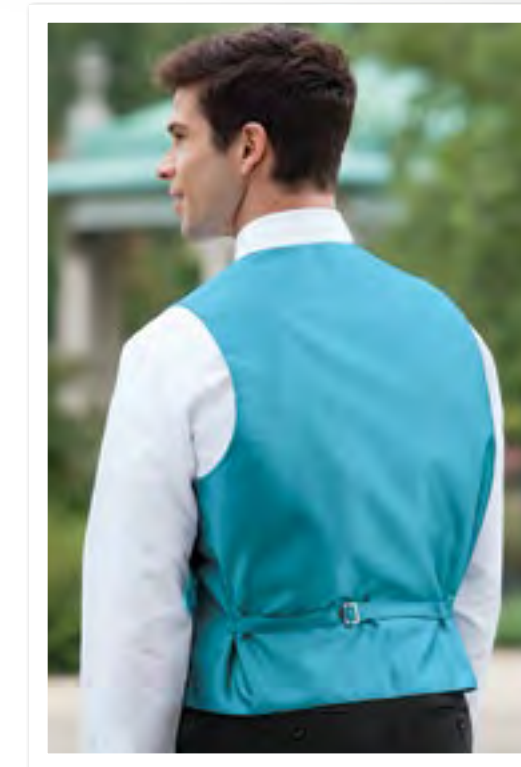

EXPRESSIONS

Fullback Vests, Ties
& Pocket Squares

TURN THE PAGE to view
Expressions Vest Colors
and Swatches!

Each Expressions Vest features
a coordinating colored back!

Black	 Solid Windsor Tie WWBL	 Pkt Sq PWBL	 Striped Windsor Tie WXBL	 Bow Tie BXBL	 Vest EXBL
Charcoal	 Solid Windsor Tie WWCA	 Pkt Sq PWCA	 Striped Windsor Tie WXCA	 Bow Tie BXCA	 Vest EXCA
Silver	 Solid Windsor Tie WWSI	 Pkt Sq PWSI	 Striped Windsor Tie WXSI	 Bow Tie BXSI	 Vest EXSI

BOYS' BACKLESS VEST			MEN'S FULLBACK VEST												MEN'S BACKLESS VEST		
			Regular Sizes						Long Sizes - 6' 2" and over						FR All		
Small	Medium	Large	X-Small	Small	Medium	Large	X-Large	2X-Large	3X-Large	Small	Medium	Large	X-Large	2X-Large	3X-Large	60 - 70	
Coat Size Range	3 - 6	7 - 12	14 - 16	18B - 35	36 - 38	39 - 42	43 - 45	46 - 48	50 - 54	56 - 58	36-38	39 - 42	43 - 45	46 - 48	50 - 54	56 - 58	
Vest Size Code	BS	BM	BL	RXS	RS	RM	RL	RX	R2	R3	LS	LM	LL	LX	L2	L3	SXA