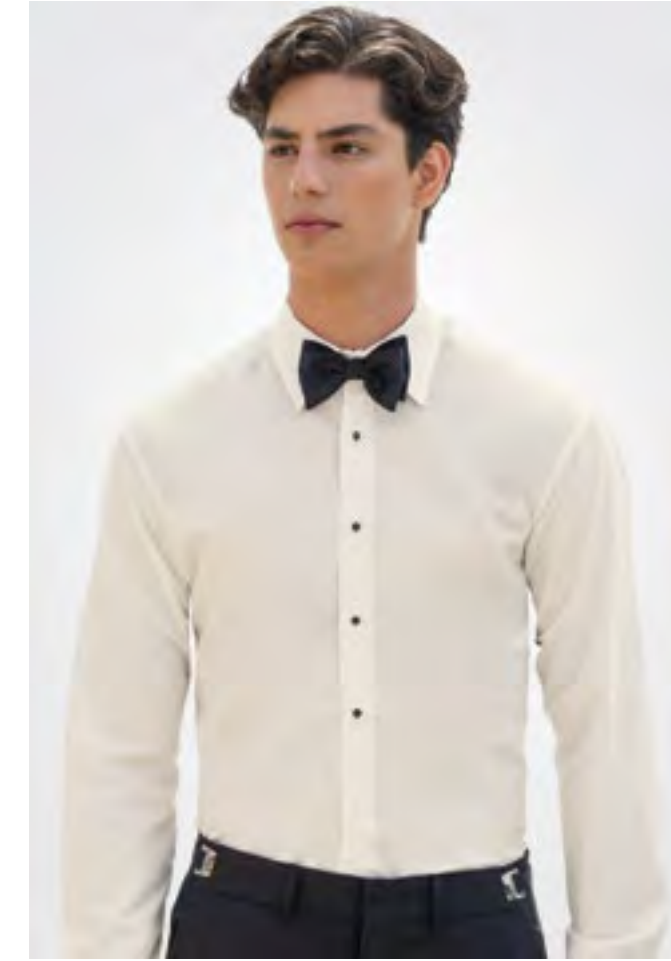

Pocket Square Purchase Price:

Coat Shown:
MICHAEL KORS
 Berkeley
 Ultra Slim
 Fit Tuxedo
 Style 991

Photo Courtesy of:
 Brianna Vail Photography
 briannavail.com

White Fitted Microfiber Shirt | 96W

Ivory Fitted Microfiber Shirt | 96I