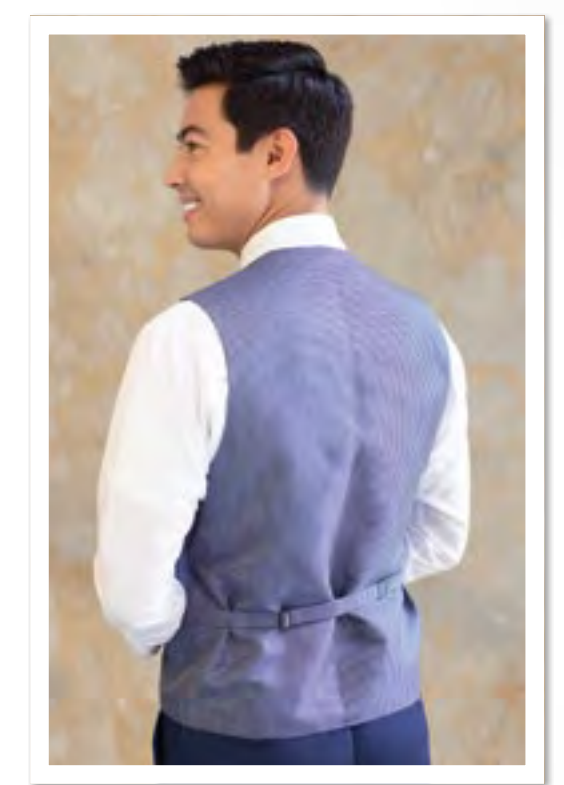

Coat Style Shown: 262

MICHAEL KORS FOUNDATION

Fullback Vests, Ties
& Pocket Squares

Each Foundation Vest features a coordinating colored back!

	BOYS' BACKLESS VEST			MEN'S FULLBACK VEST												MEN'S BACKLESS VEST	
	Small	Medium	Large	Regular Sizes						Long Sizes - 6' 2" and over							
Coat Size Range	3 - 6	7 - 12	14 - 16	X-Small	Small	Medium	Large	X-Large	2X-Large	3X-Large	Small	Medium	Large	X-Large	2X-Large	3X-Large	Fit All
Vest Size Code	BS	BM	BL	RXS	RS	RM	RL	RX	RZ	R3	LS	LM	LL	LX	LZ	L3	5XA