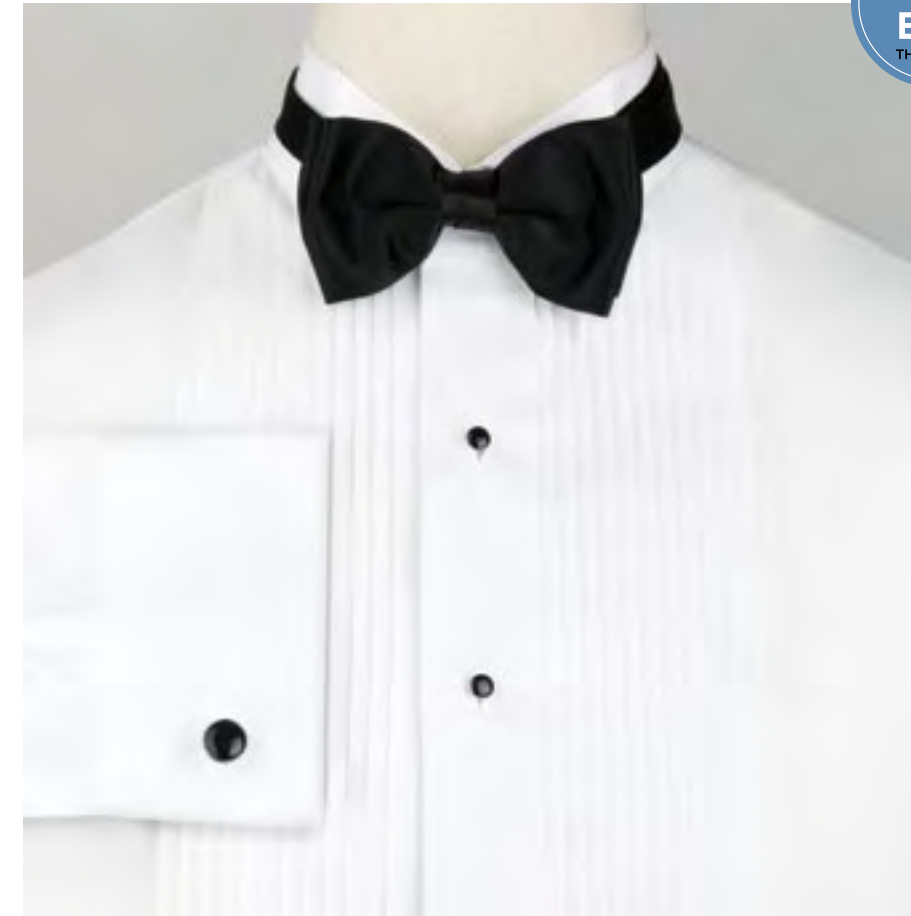

FORMAL SHIRTS

White Wing Collar Shirt | 85W
with 1/4" pleats & barrel cuff