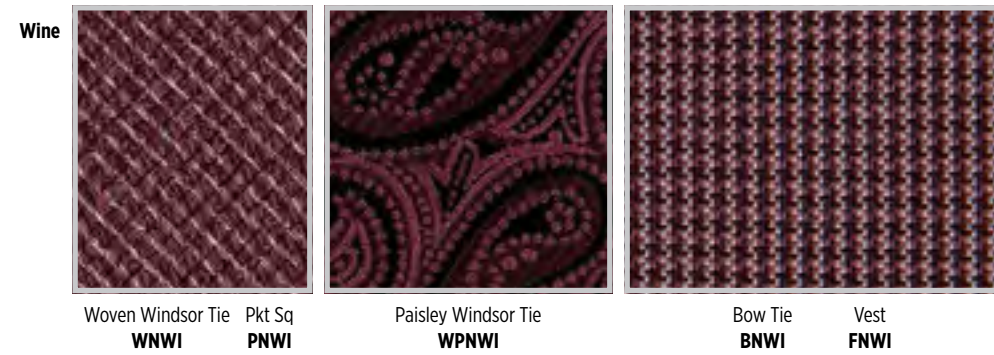

TURN THE PAGE to view Foundation Vest Colors and Swatches!

Paisley Windsor Tie

Bow Tie

Woven Windsor Tie

SG
stephengeoffrey
HERRINGBONE
Fullback Vests, Ties
& Pocket Squares

Each Herringbone Vest features a coordinating colored back!

TURN THE PAGE to view
Herringbone Vest Colors
and Swatches!

Solid Windsor Tie

Striped Windsor Tie

Bow Tie

Champagne					
	Solid Windsor Tie WKCP	Pkt Sq PKCP	Striped Windsor Tie WRCP	Bow Tie BRCP	Vest HRCP
Tangerine (Brite Orange)					
	Solid Windsor Tie WKTN	Pkt Sq PKTN	Striped Windsor Tie WRTN	Bow Tie BRTN	Vest HRTN
Bright Fuchsia					
	Solid Windsor Tie WKBF	Pkt Sq PKBF	Striped Windsor Tie WRBF	Bow Tie BRBF	Vest HRBF
Begonia					
	Solid Windsor Tie WKBN	Pkt Sq PKBN	Striped Windsor Tie WRBN	Bow Tie BRBN	Vest HRBN
Ruby					
	Solid Windsor Tie WKRU	Pkt Sq PKRU	Striped Windsor Tie WRRU	Bow Tie BRRU	Vest HRRU
Apple Red (Claret)					
	Solid Windsor Tie WKAR	Pkt Sq PKAR	Striped Windsor Tie WRAR	Bow Tie BRAR	Vest HRAR