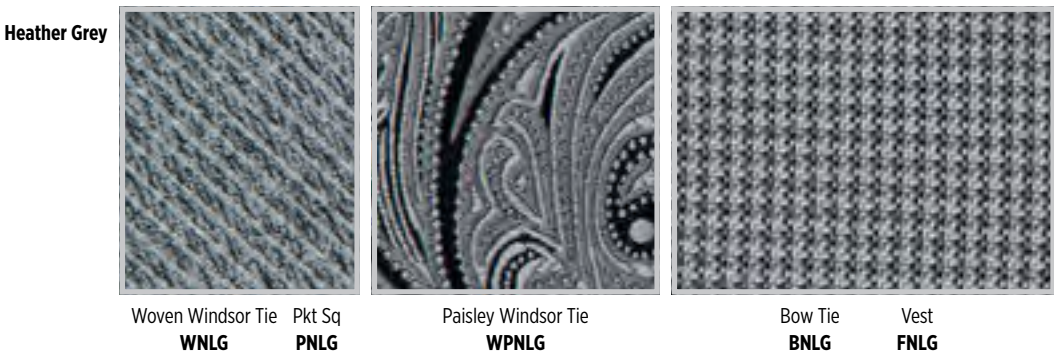

TURN THE PAGE to view Foundation Vest Colors and Swatches!

Paisley Windsor Tie

Bow Tie

Woven Windsor Tie

SG
stephengeoffrey
HERRINGBONE
Fullback Vests, Ties
& Pocket Squares

Each Herringbone Vest features a coordinating colored back!