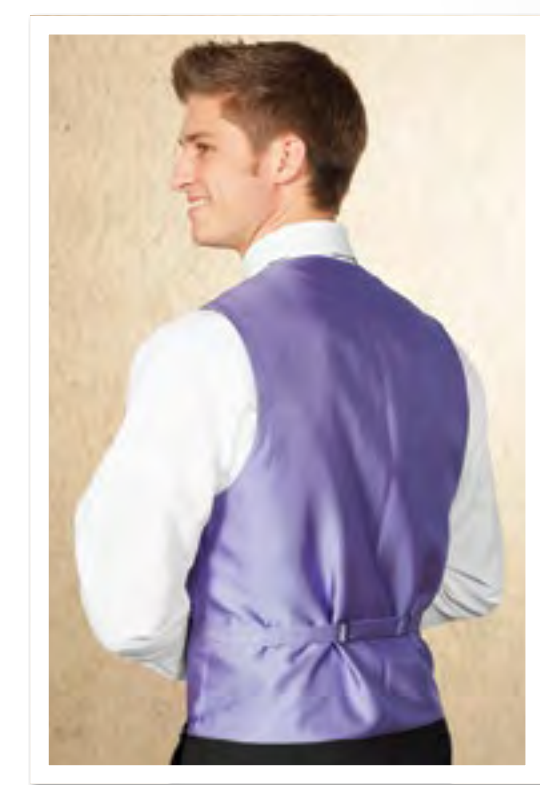

TURN THE PAGE to view Foundation Vest Colors and Swatches!

Paisley Windsor Tie

Bow Tie

Woven Windsor Tie

SG
stephengeoffrey
HERRINGBONE
Fullback Vests, Ties
& Pocket Squares

Each Herringbone Vest features a coordinating colored back!