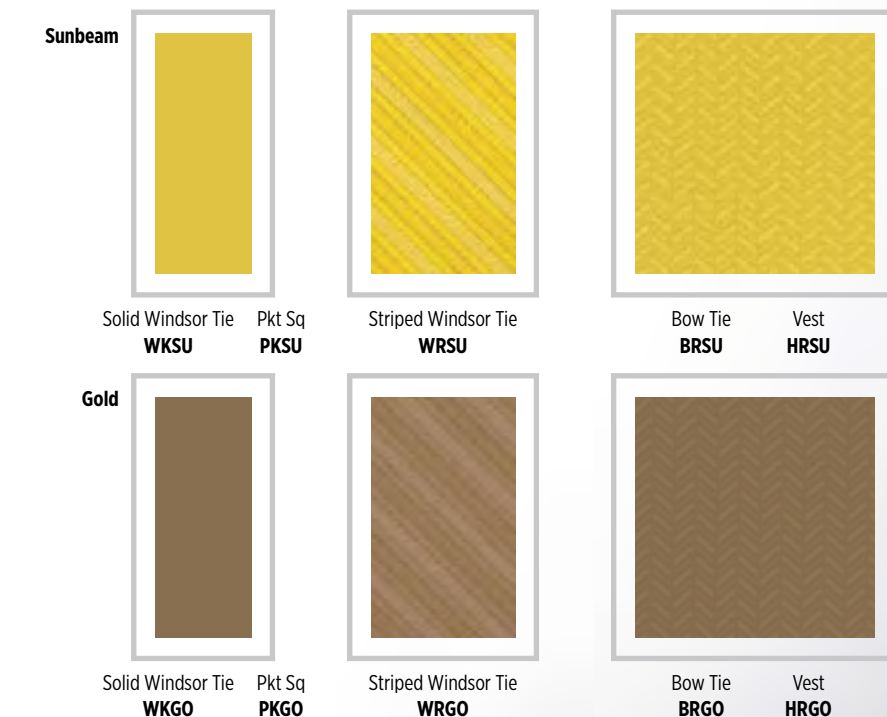

Coat Size Range	BOYS' BACKLESS VEST			MEN'S FULLBACK VEST												MEN'S BACKLESS VEST		
	Small	Medium	Large	Regular Sizes						Long Sizes - 6' 2" and over							FR All	
				X-Small	Small	Medium	Large	X-Large	2X-Large	3X-Large	Small	Medium	Large	X-Large	2X-Large			3X-Large
	3-6	7-12	14-16	18B-35	36-38	39-42	43-45	46-48	50-54	56-58	36-38	39-42	43-45	46-48	50-54	56-58	60-70	
Vest Size Code	BS	BM	BL	RXS	RS	RM	RL	RX	R2	R3	LS	LM	LL	LX	L2	L3	SXA	

TURN THE PAGE to view additional Herringbone Vest Colors and Swatches!