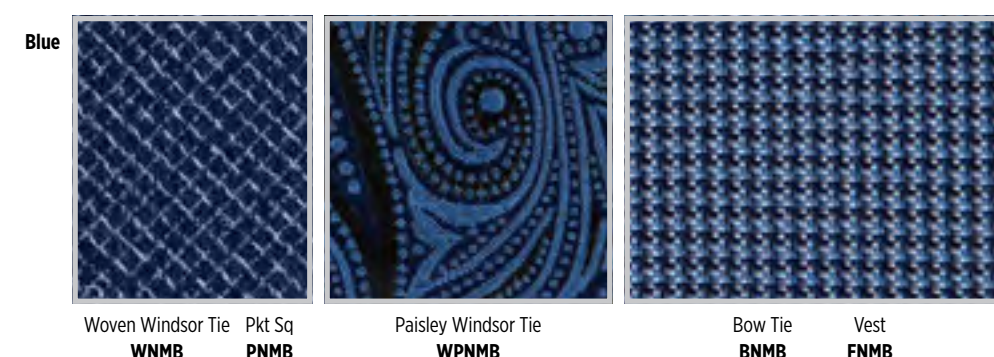

TURN THE PAGE to view Foundation Vest Colors and Swatches!

Paisley Windsor Tie

Bow Tie

Woven Windsor Tie

SG
stephengeoffrey
HERRINGBONE
Fullback Vests, Ties
& Pocket Squares

Each Herringbone Vest features a coordinating colored back!

TURN THE PAGE to view
Herringbone Vest Colors
and Swatches!

Solid Windsor Tie

Striped Windsor Tie

Bow Tie

Champagne					
	Solid Windsor Tie WKCP	Pkt Sq PKCP	Striped Windsor Tie WRCP	Bow Tie BRCP	Vest HRCP
Tangerine (Brite Orange)					
	Solid Windsor Tie WKTN	Pkt Sq PKTN	Striped Windsor Tie WRTN	Bow Tie BRTN	Vest HRTN
Bright Fuchsia					
	Solid Windsor Tie WKBF	Pkt Sq PKBF	Striped Windsor Tie WRBF	Bow Tie BRBF	Vest HRBF
Begonia					
	Solid Windsor Tie WKBN	Pkt Sq PKBN	Striped Windsor Tie WRBN	Bow Tie BRBN	Vest HRBN
Ruby					
	Solid Windsor Tie WKRU	Pkt Sq PKRU	Striped Windsor Tie WRRU	Bow Tie BRRU	Vest HRRU
Apple Red (Claret)					
	Solid Windsor Tie WKAR	Pkt Sq PKAR	Striped Windsor Tie WRAR	Bow Tie BRAR	Vest HRAR