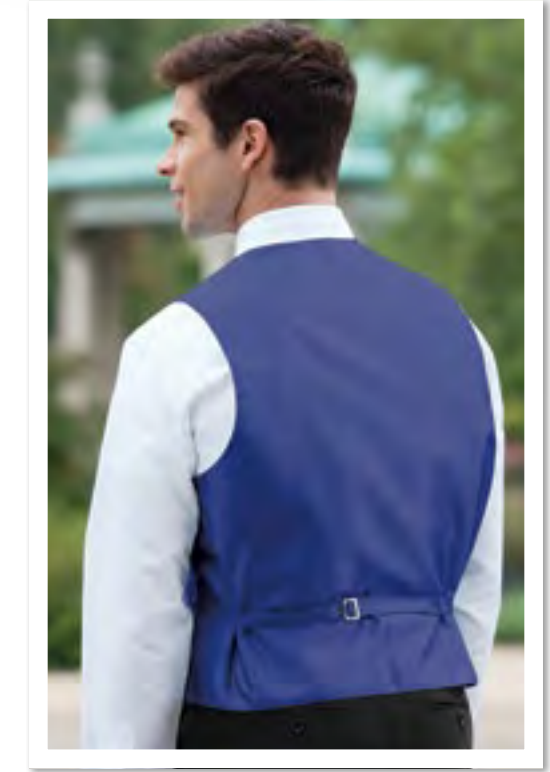

TURN THE PAGE to view
Expressions Vest Colors
and Swatches! ▶

Each Expressions Vest features
a coordinating colored back!

Nude					
	Solid Windsor Tie WWNU	Pkt Sq PWNU	Striped Windsor Tie WXNU	Bow Tie BXNU	Vest EXNU
Dark Coral					
	Solid Windsor Tie WWDC	Pkt Sq PWDC	Striped Windsor Tie WXDC	Bow Tie BXDC	Vest EXDC
Bellini					
	Solid Windsor Tie WWBE	Pkt Sq PWBE	Striped Windsor Tie WXBE	Bow Tie BXBE	Vest EXBE

BOYS' BACKLESS VEST			MEN'S FULLBACK VEST												MEN'S BACKLESS VEST		
			Regular Sizes						Long Sizes - 6' 2" and over						FR All		
Small	Medium	Large	X-Small	Small	Medium	Large	X-Large	2X-Large	3X-Large	Small	Medium	Large	X-Large	2X-Large	3X-Large	60 - 70	
Coat Size Range	3 - 6	7 - 12	14 - 16	18B - 35	36 - 38	39 - 42	43 - 45	46 - 48	50 - 54	56 - 58	36-38	39 - 42	43 - 45	46 - 48	50 - 54	56 - 58	
Vest Size Code	BS	BM	BL	RXS	RS	RM	RL	RX	R2	R3	LS	LM	LL	LX	L2	L3	SXA