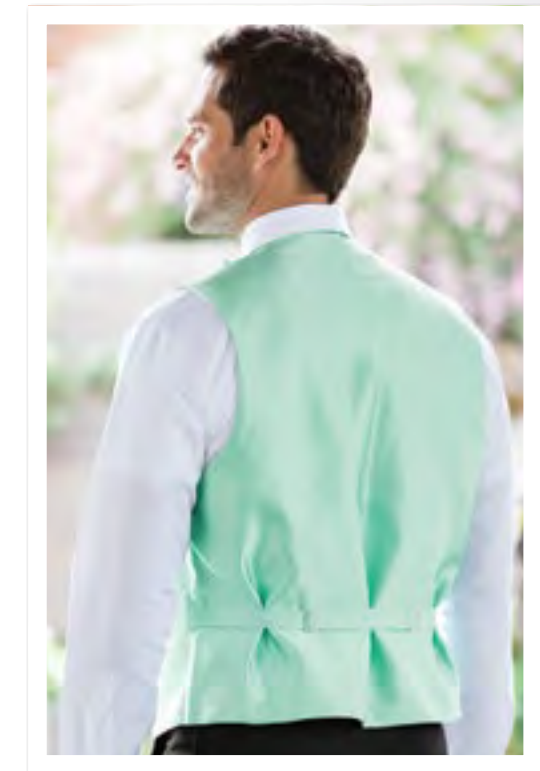

 stephengeoffrey

HERRINGBONE

Fullback Vests, Ties & Pocket Squares

Each Herringbone Vest features a coordinating colored back!

Coat Size Range	BOYS' BACKLESS VEST			MEN'S FULLBACK VEST												MEN'S BACKLESS VEST	
	Small	Medium	Large	Regular Sizes						Long Sizes - 6' 2" and over							FR All
				X-Small	Small	Medium	Large	X-Large	2X-Large	3X-Large	Small	Medium	Large	X-Large	2X-Large		
	3-6	7-12	14-16	18B-35	36-38	39-42	43-45	46-48	50-54	56-58	36-38	39-42	43-45	46-48	50-54	56-58	60-70
Vest Size Code	BS	BM	BL	RXS	RS	RM	RL	RX	R2	R3	LS	LM	LL	LX	L2	L3	SXA