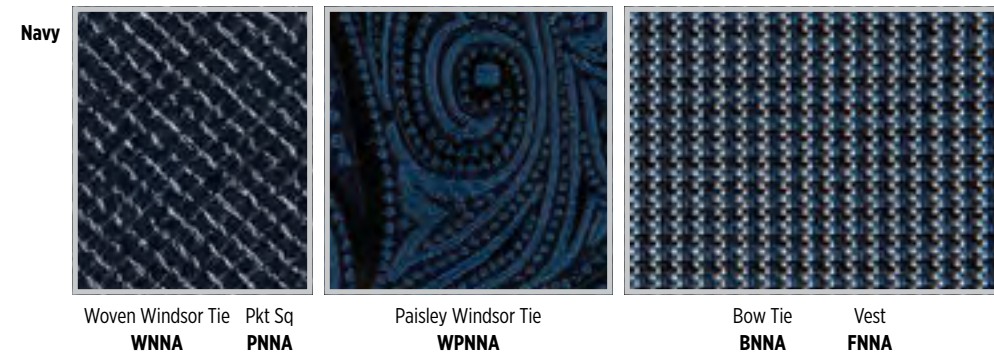

TURN THE PAGE to view Foundation Vest Colors and Swatches!

Paisley Windsor Tie

Bow Tie

Woven Windsor Tie

SG
stephengeoffrey
HERRINGBONE
Fullback Vests, Ties
& Pocket Squares

Each Herringbone Vest features a coordinating colored back!

TURN THE PAGE to view
Herringbone Vest Colors
and Swatches!

Solid Windsor Tie

Striped Windsor Tie

Bow Tie

Champagne					
	Solid Windsor Tie WKCP	Pkt Sq PKCP	Striped Windsor Tie WRCP	Bow Tie BRCP	Vest HRCP
Tangerine (Brite Orange)					
	Solid Windsor Tie WKTN	Pkt Sq PKTN	Striped Windsor Tie WRTN	Bow Tie BRTN	Vest HRTN
Bright Fuchsia					
	Solid Windsor Tie WKBF	Pkt Sq PKBF	Striped Windsor Tie WRBF	Bow Tie BRBF	Vest HRBF
Begonia					
	Solid Windsor Tie WKBN	Pkt Sq PKBN	Striped Windsor Tie WRBN	Bow Tie BRBN	Vest HRBN
Ruby					
	Solid Windsor Tie WKRU	Pkt Sq PKRU	Striped Windsor Tie WRRU	Bow Tie BRRU	Vest HRRU
Apple Red (Claret)					
	Solid Windsor Tie WKAR	Pkt Sq PKAR	Striped Windsor Tie WRAR	Bow Tie BRAR	Vest HRAR