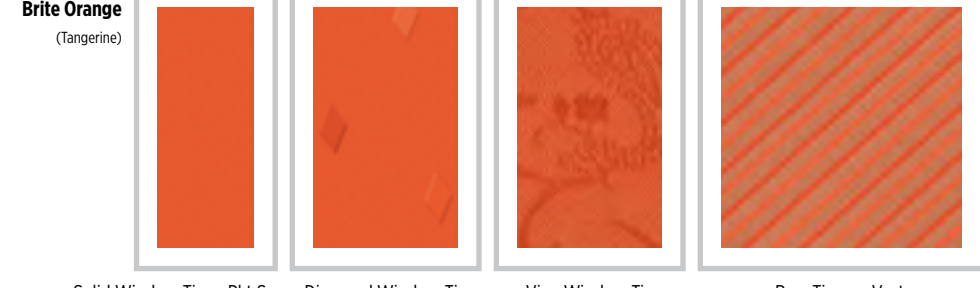

Brite Orange (Tangerine)
Solid Windsor Tie **WSOR** Pkt Sq **PSOR** Diamond Windsor Tie **WYDOR** Vine Windsor Tie **WYPOR** Bow Tie **BYOR** Vest **SYOR**