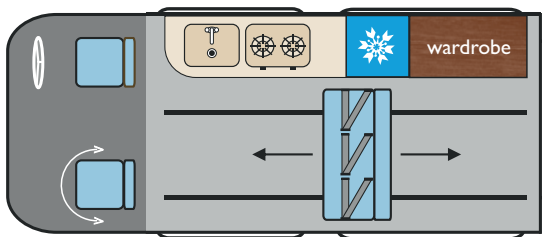

Travelling Layout