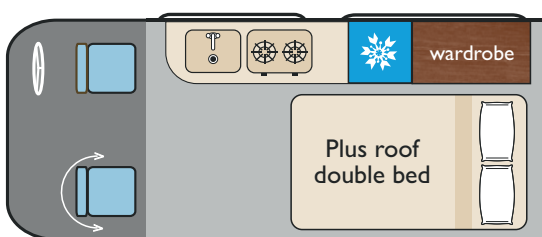

Night Time Layout

Side sliding door →