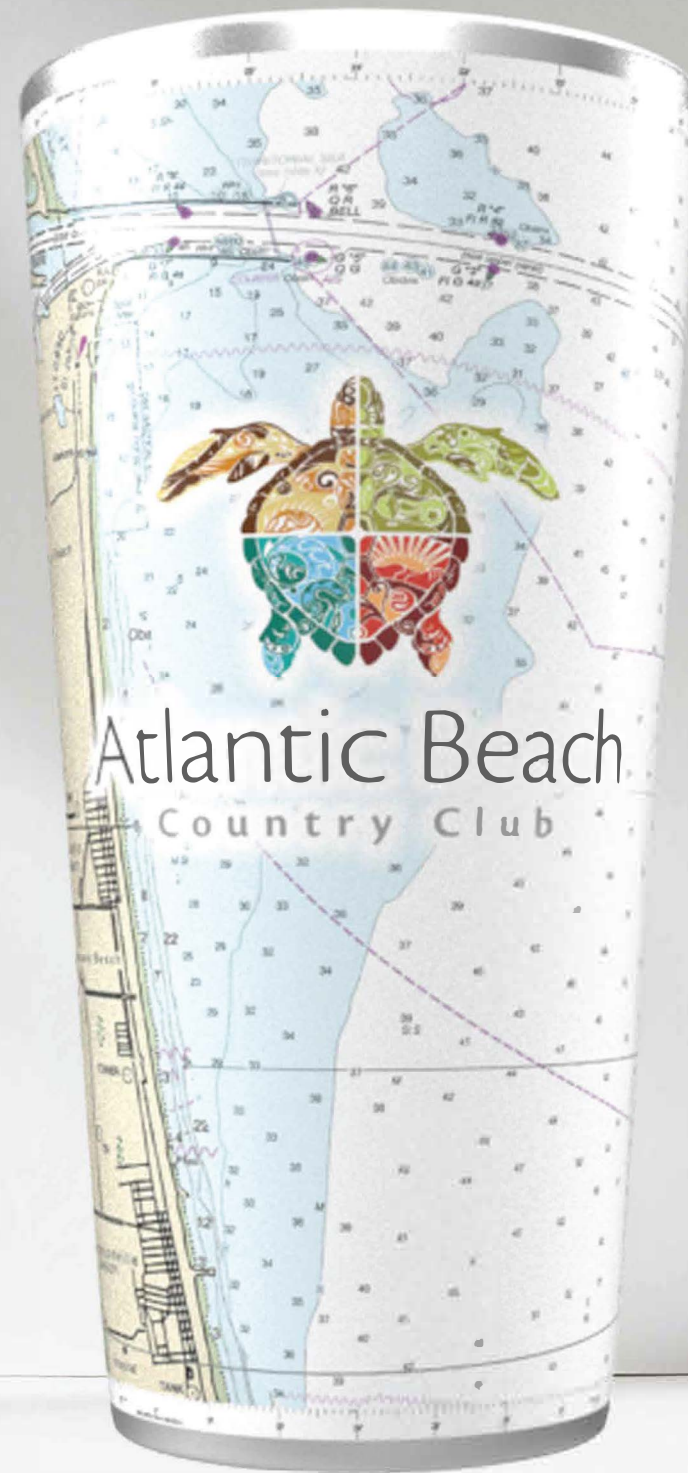

NAUTICAL

FAIR WINDS AND FOLLOWING SEAS (OFFICIAL NOAA CHARTS)
CLUB-SPECIFIC ... 25 PIECE MINIMUM