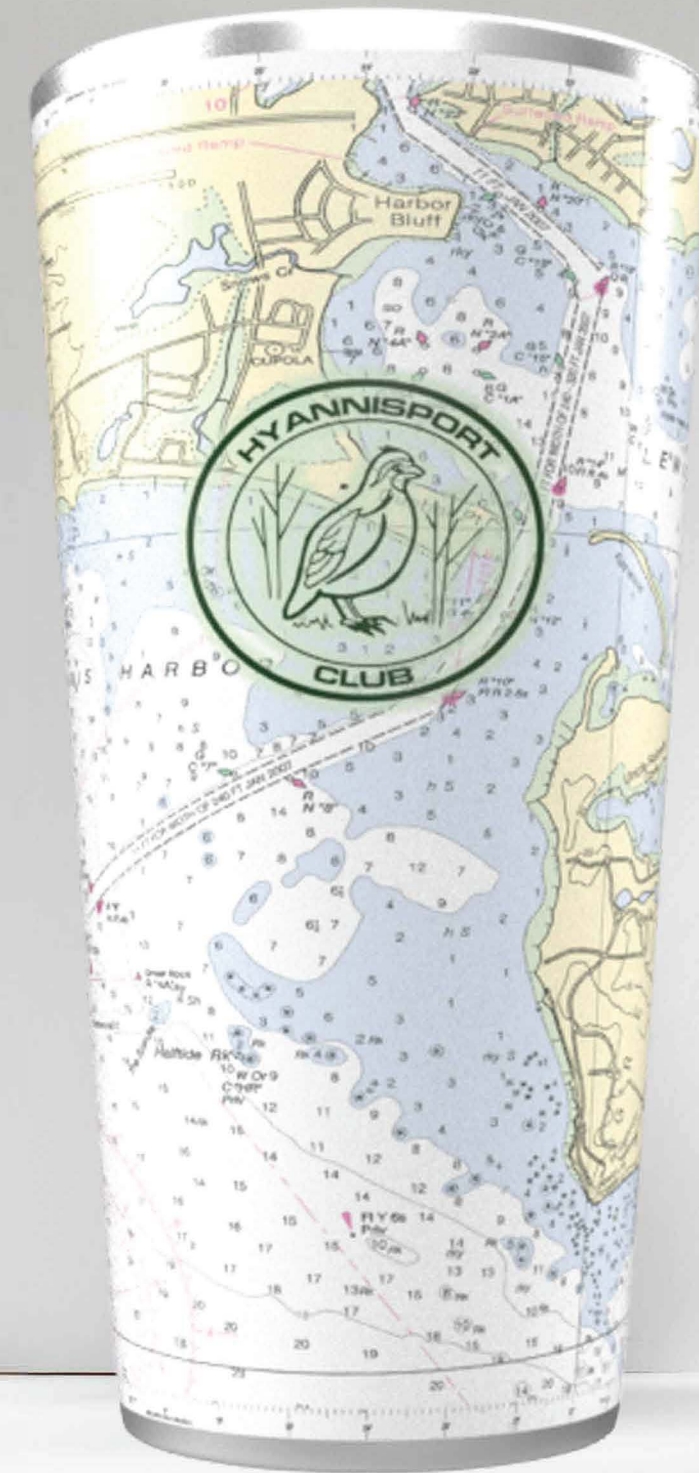

LINKS

HIGH RESOLUTION, SEAMLESS COURSE PHOTOGRAPHY
12 PIECE MINIMUM PER PHOTO

PASSPORT

CREATE A TRENDY STICKER LOOK WITH ORIGINAL ELEMENTS.
CLUB-SPECIFIC ... 25 PIECE MINIMUM

ERAS

TELL YOUR STORY WITH CREATIVE PHOTO FRAMING CONCEPTS
CLUB-SPECIFIC ... 25 PIECE MINIMUM

POSTCARD

POSTER

SHOUT OUT

TRADITION

SHOWCASE SIGNATURE DRINKS, WILDLIFE, LANDMARKS, AND MORE.
CLUB-SPECIFIC ... 25 PIECE MINIMUM

HAND DRAWN

ORIGINAL ILLUSTRATIONS, JUST FOR YOU.
CLUB-SPECIFIC ... 25 PIECE MINIMUM

NAUTICAL

FAIR WINDS AND FOLLOWING SEAS (OFFICIAL NOAA CHARTS)
CLUB-SPECIFIC ... 25 PIECE MINIMUM

PERSONALIZED

ADD A PERSONAL TOUCH
\$3 PER NAME

**A PERFECT GIFT FOR ANY OCCASION: JUNIOR CAMPERS,
EVENT PARTICIPANTS, BOARD MEMBERS, STAFF, ETC.**