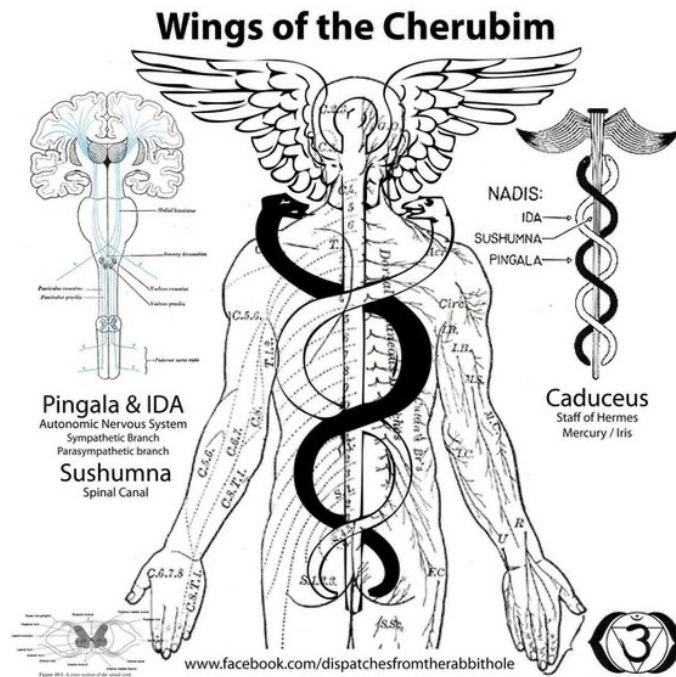

STAGE – CONJUCTION

Alchemical Symbol PEACOCK

Melek Taus – Yezedi

Plumed Serpent – Maya

Morning Star – Bringer of Light

CLAIR – Mediumship – Healing Body Work

5.

THROAT

Fermentation ~

The SECOND DARK NIGHT

NEW is created

Finding our SOUL NOTE – our True Voice

Speaking our Truth

Reflection

Gathering what is remaining to create SACRED EGG birthed by PEACOCK.

CLAIR – Clairaudience Light Language Channelling

PLANET MERCURY – Caduceus –

KUNDALINI Rising to connect to GOD SEAT

Alchemical Symbol – Pelican

6.

THIRD EYE

Distillation further challenges/ hardships

Can we take that further LEAP to our Soul Calling

Further releasing of Ego attachments to old self and 3D