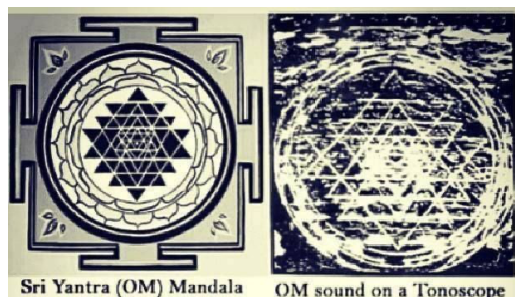

Sri Yantra (OM) Mandala   OM sound on a Tonoscope

Science proving the Rishi's Right.
A comparison of the similarities between the Sri Yantra Mandala and a Tonoscope picture of the sound OM. The Sri Yantra mandala is thousands of years old