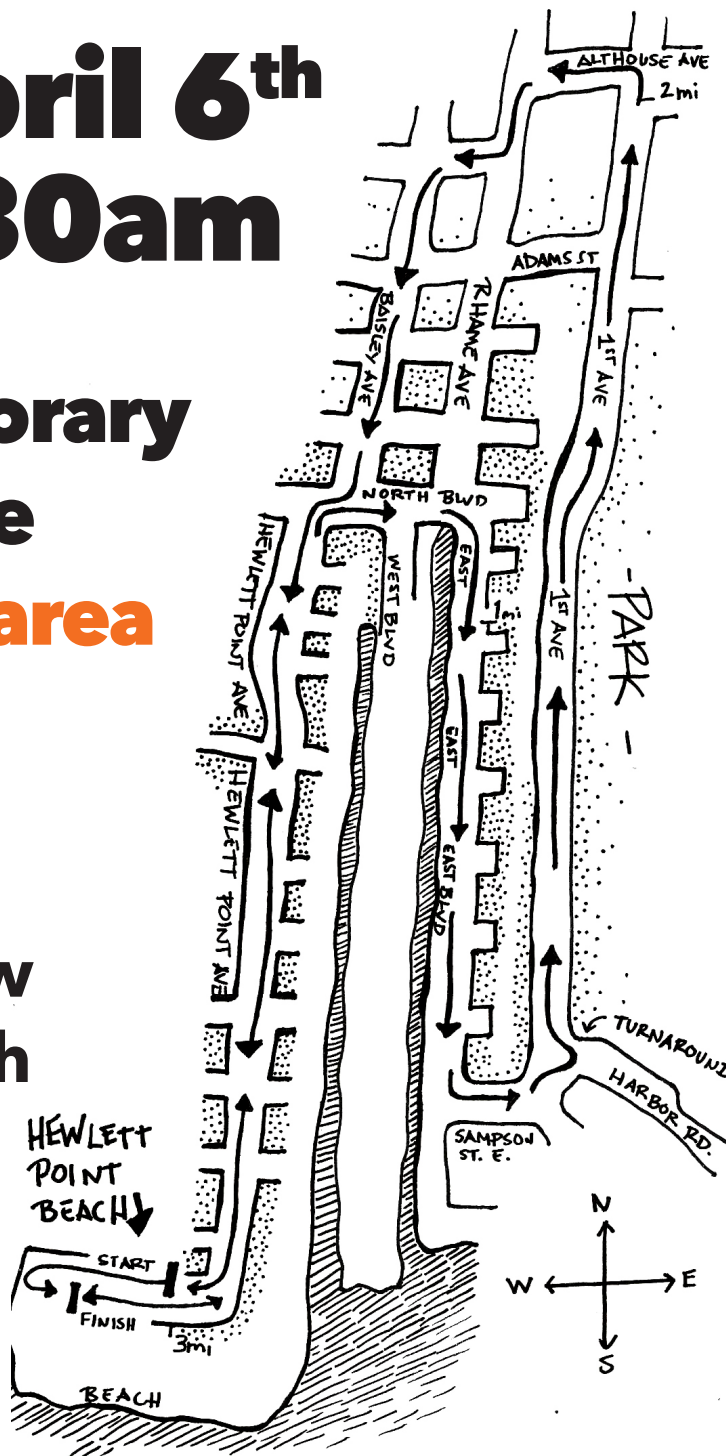

# TRAFFIC ALERT

**Saturday, April 6<sup>th</sup>**  
**8:30am - 9:30am**

**Intermittent temporary road closures in the Hewlett/Bay Park area for EREF 5k**

**NCPD will hold cars at intersections to allow runners to pass through**