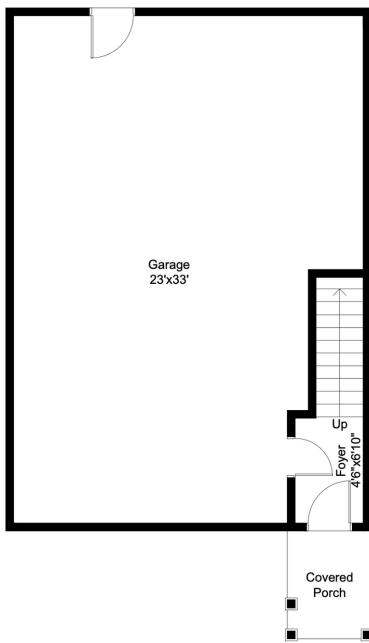

# CRESTVIEW CROSSING

## THE COOPER

4 BEDS | 2.5 BATHS | 1,710 SQ. FT.

Scan for our  
interactive plat.

COOPER C

COOPER NW

LOWER LEVEL FLOOR PLAN

MAIN LEVEL FLOOR PLAN

UPPER LEVEL FLOOR PLAN