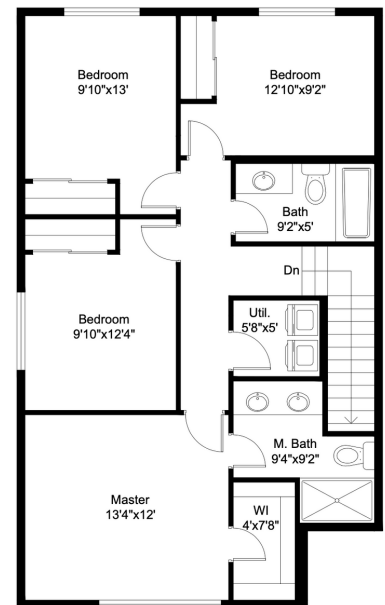

# CRESTVIEW CROSSING

## THE COOPER

4 BEDS | 2.5 BATHS | 1,710 SQ. FT.

Scan for our  
interactive plat.

COOPER C

COOPER NW

LOWER LEVEL FLOOR PLAN

MAIN LEVEL FLOOR PLAN

UPPER LEVEL FLOOR PLAN