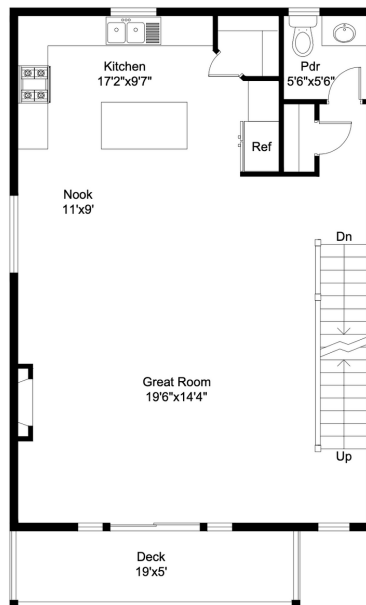

## THE COOPER

4 BEDS | 2.5 BATHS | 1,710 SQ. FT.

Scan for our  
interactive plat.

COOPER C

COOPER NW

LOWER LEVEL FLOOR PLAN

MAIN LEVEL FLOOR PLAN

UPPER LEVEL FLOOR PLAN