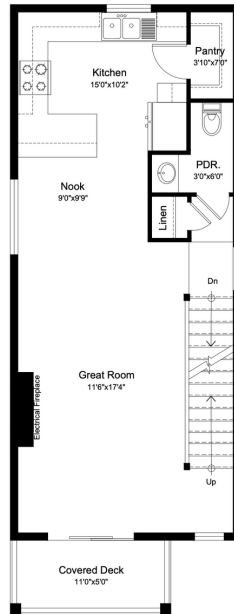

CRESTVIEW CROSSING

THE MILLER

2 BEDS | 2.5 BATHS | 1,232 SQ. FT.

Scan for our interactive plat.

MILLER C

MILLER NW

GROUND FLOOR PLAN

SECOND FLOOR PLAN

THIRD FLOOR PLAN