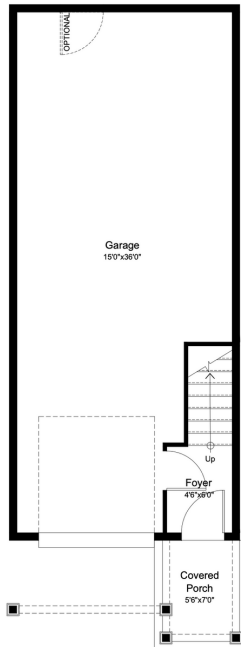

CRESTVIEW CROSSING

THE MILLER

2 BEDS | 2.5 BATHS | 1,232 SQ. FT.

Scan for our interactive plat.

MILLER C

MILLER NW

GROUND FLOOR PLAN

SECOND FLOOR PLAN

THIRD FLOOR PLAN