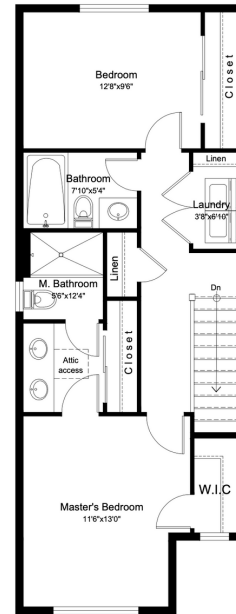

CRESTVIEW CROSSING

THE MILLER

2 BEDS | 2.5 BATHS | 1,232 SQ. FT.

Scan for our interactive plat.

MILLER C

MILLER NW

GROUND FLOOR PLAN

SECOND FLOOR PLAN

THIRD FLOOR PLAN