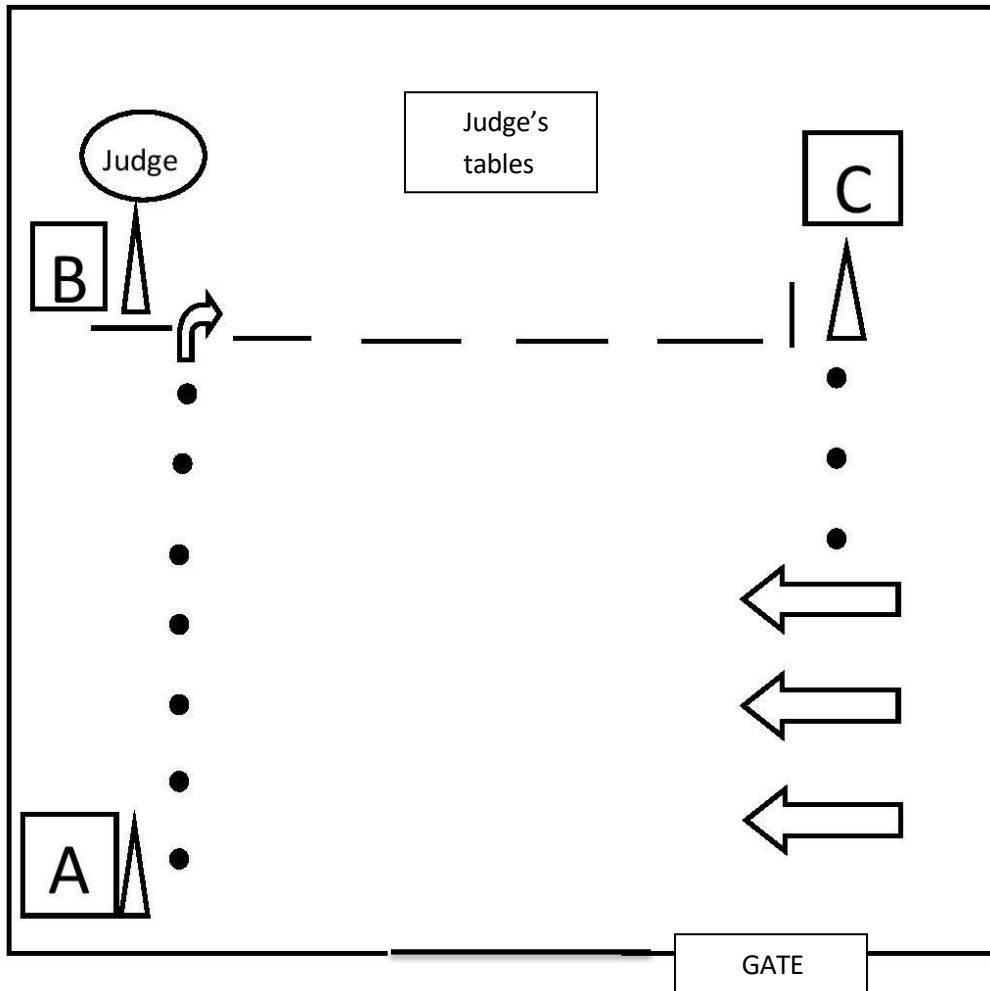

For ALL ACTS classes

ACTS Showmanship Pattern

1. Start at cone A
2. Walk to Cone B and set up for inspection
3. After inspection perform a 90 ° and trot to Cone C. Halt.
4. Walk into line up with tail facing the rail