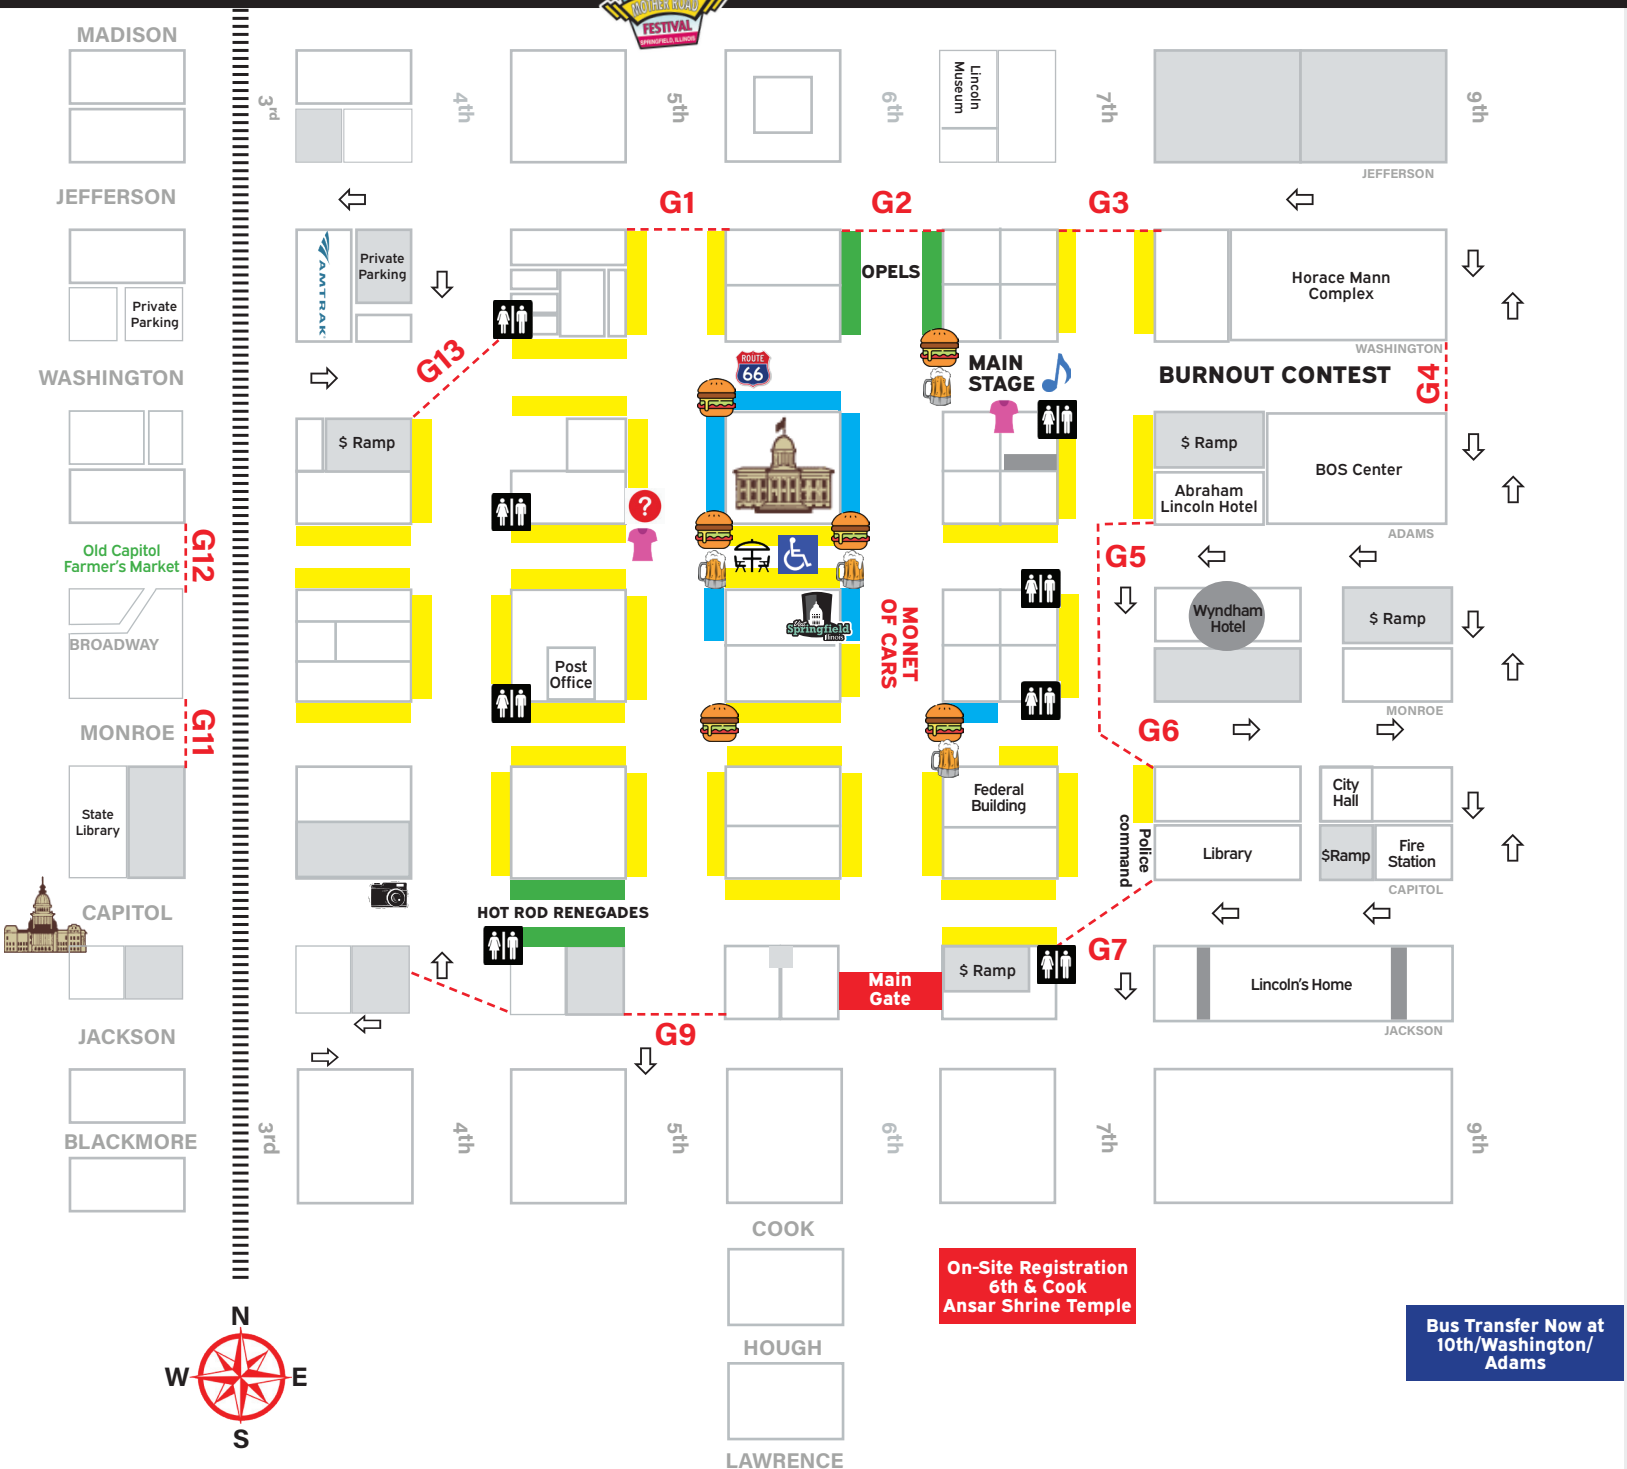

EVENT MAP

- Food Vendor
- Beer Booths
- Patio Tables
- Rt. 66 Associations
- Main Stage
- State Capital Building
- Old State Capital Building
- State Capitol Photo Op
- Springfield Visitors Center
- Souvenirs & Event Gear
- Accessible Services
- Restrooms
- Event Information
- Car Show Parking
- Vendor Alley
- Public Parking
- Reserved Trailer Parking -5th & Madison NW Corner
- Car Club Reserved