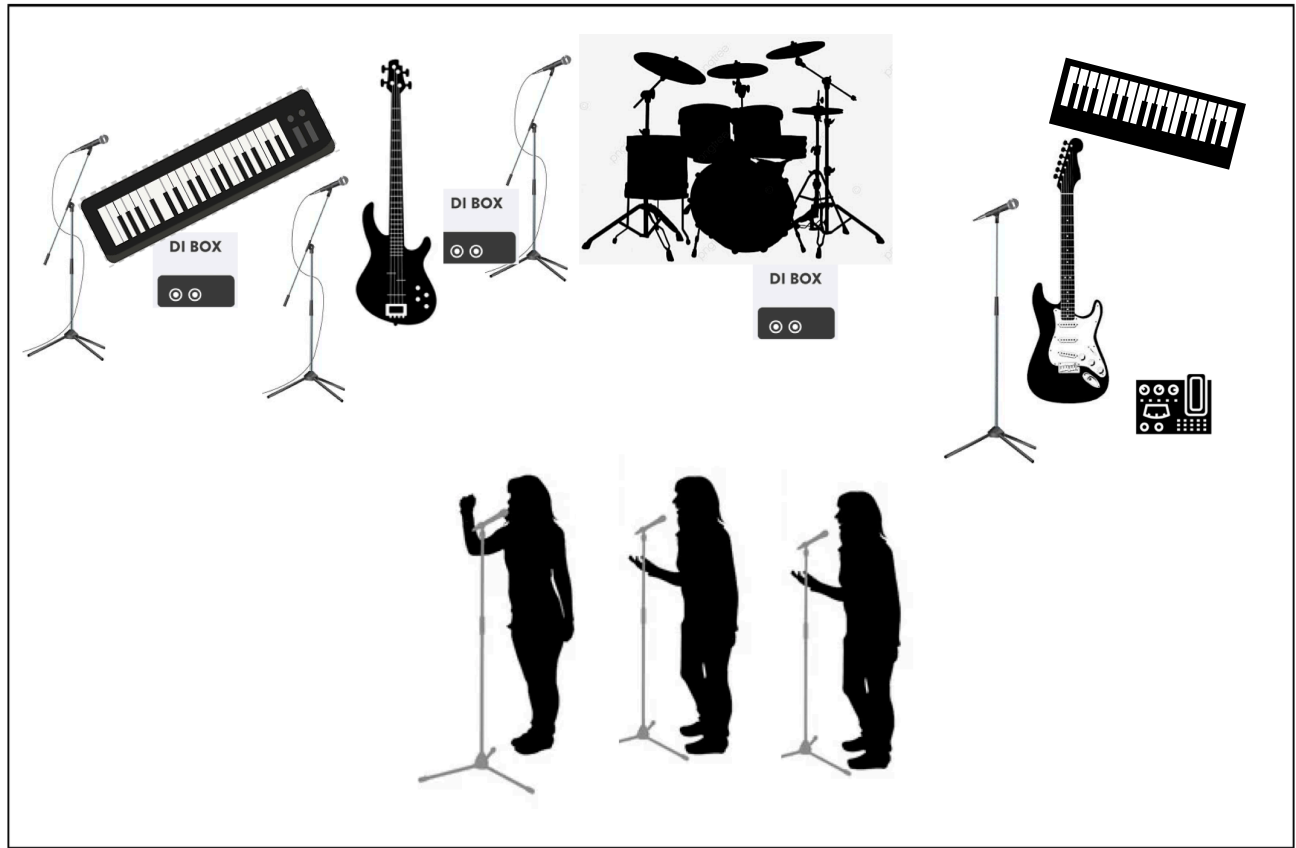

ALIBI Stage Plot

INPUTS

1. Vox 1
2. Vox 2
3. Vox 3
4. Drummer Mic
5. Guitar Mic
6. Bass Mic
7. Keys Mic
8. Guitar
9. Keyboard 1
10. Keyboard 2
11. Bass
12. Drums L
13. Drums R
14. Hi Hat
15. Overhead L
16. Overhead R

MONITOR ASSIGNS

1. Vox 1 (Wireless Pack Ch6)
2. Vox 2 (Wireless Pack Ch2)
3. Vox 3 (Wireless Pack Ch3)
4. Guitar (Wireless Pack Ch4)
5. Bass (Wireless Pack Ch5)
6. Keyboard (Wired Headphone box)
7. Drums L (Wired Headphone box)
8. Drums R (Wired Headphone box)