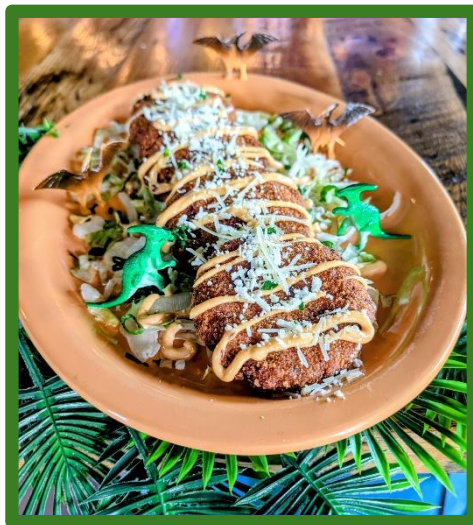

**PANGAEA
DINOSAUR
GRILL**

May Food Specials

Strawberry Fields Salad

Spring greens mix, juicy strawberry slices, Feta cheese, strawberry dressing, candied walnuts with a balsamic drizzle.
15.95

Add chicken or shrimp - 8.99 or salmon - 10.00

Arizonasaurus Burger

19.75

Half pound burger with pepper jack, BBQ sauce, crispy bacon, beer battered onion rings, lettuce, tomato and red onions.
Choice of fries or Greek Salad

Upgrade to Greek Fries 1.95 Sweet Potato Fries – 3.00
Beer Battered Onion Rings – 4.00

Sweet and Tart, Pineapple Juice and Cranberry with Tito's Vodka
14.95

Watermelon Margherita

Perfect Drink for Mother's Day!
Try our new flavor of Margarita!
14.95