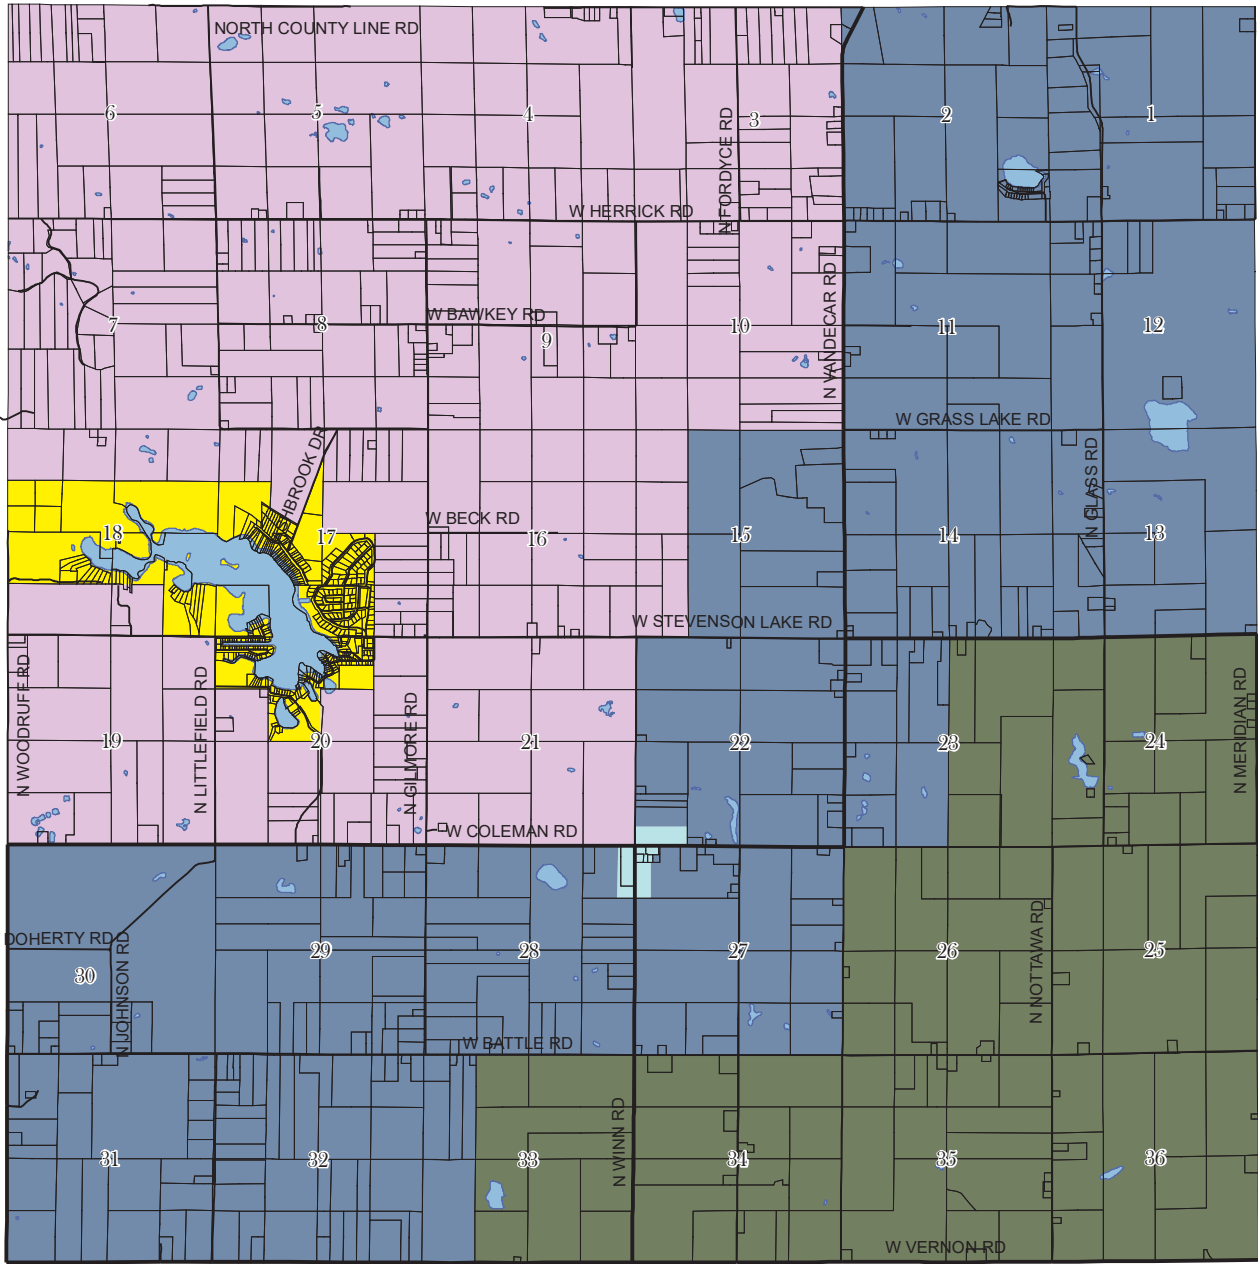

County Zoning Map Gilmore Township

Isabella County, Michigan

*Eff. Feb. 15, 1989 as amended
through 2022*

- RESTRICTIVE AGRICULTURAL (AG-1)
- GENERAL AGRICULTURAL (AG-2)
- AGRICULTURAL BUFFER (AG-3)
- GENERAL COMMERCIAL (C-1)
- LAKES AREA RESIDENTIAL (L-R)

Information Accuracy Disclaimer - The materials and information contained on or obtained from Isabella County GIS maps, are distributed and transmitted "as is" without warranties of any kind, either expressed or implied, including without limitations, warranties of title or implied warranties of merchantability or fitness for a particular purpose. Information on these GIS maps is provided without any representation of any kind as to accuracy and should be verified by the user. Isabella County is not responsible for any special, indirect, incidental or consequential damages that may arise from the use of, or the inability to use, the GIS maps whether they are provided by Isabella County, or a third party.