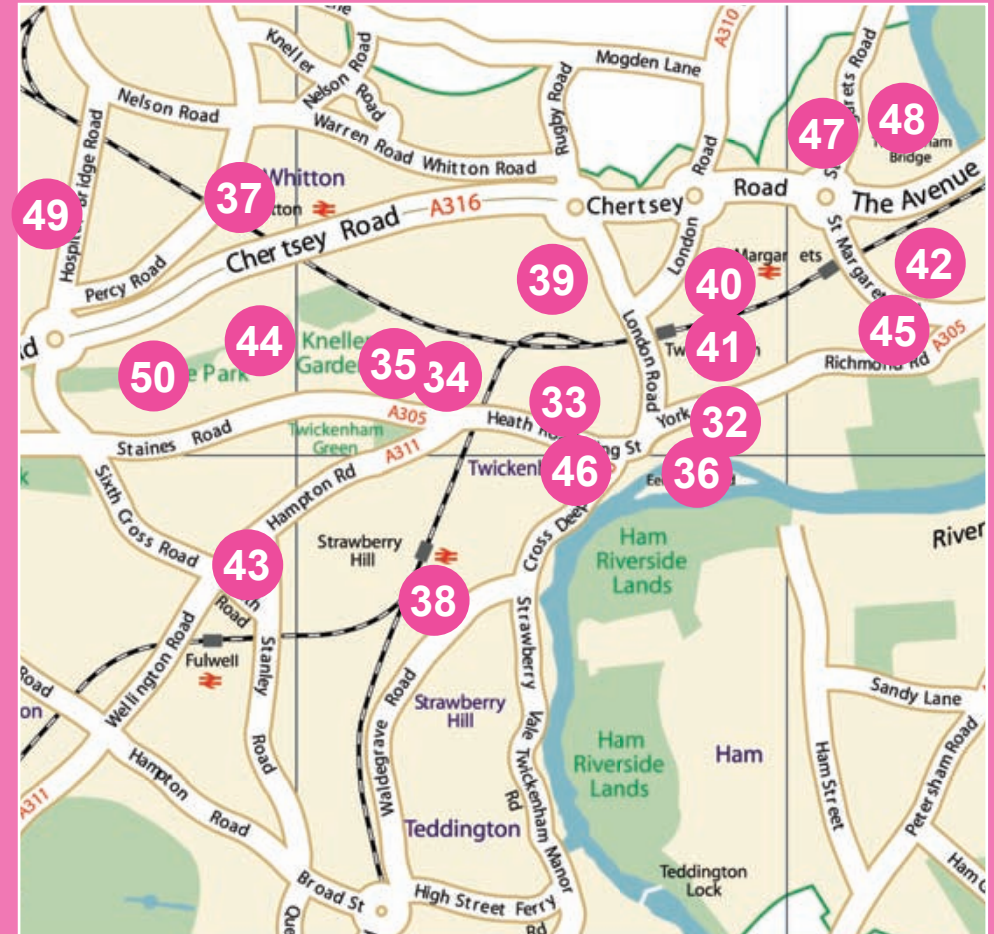

St Margarets, Twickenham & Whitton

Artists are listed alphabetically by forename

Map provided for illustrative purposes.
Please double check addresses for individual venues.

29th-30th June 2024
11.00 am - 6.00pm