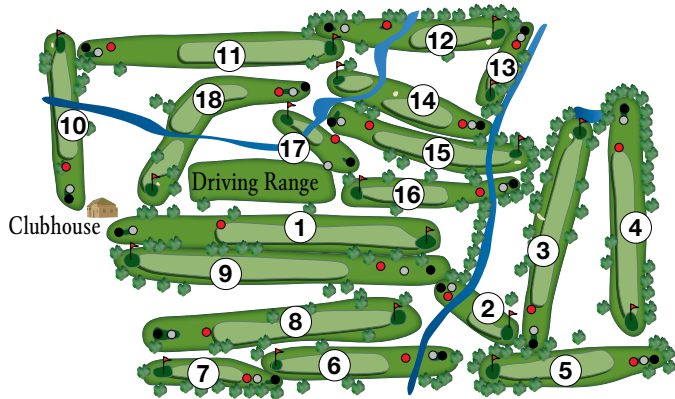

COURSE RULES:

Please keep carts at least 30 feet away from greens and use cart paths around greens and tee boxes where available. Carts must stay out of tall grass and naturalized areas. You are responsible for any damage to your Cart so drive with caution.

Outside alcohol is strictly prohibited. Should you be found with outside alcohol you will be escorted immediately from the course.

Pace of play is no more than 2 hours and 15 minutes per 9 holes. Slower players must allow others to play through.

Please replace all divots and repair ball marks on the greens.

Music on the course is permitted but must not disturb other players.

(613) 832-7290 | www.edgewoodlinks.com

HOLE	1	2	3	4	5	6	7	8	9	OUT	Int	10	11	12	13	14	15	16	17	18	IN	TOT	HCP	NET	
Black	560	180	404	400	310	367	197	440	512	3370		318	462	345	126	305	350	330	176	416	2828	6198			
Grey	525	155	385	380	295	356	117	410	475	3098		293	453	320	122	290	345	307	131	375	2636	5734			
Red	430	137	345	290	268	247	113	344	416	2590		250	428	209	110	270	270	212	92	370	2211	4801			
Par	5	3	4	4	4	4	3	4	5	36		4	5	4	3	4	4	4	3	5	36	72			
Mens' Handicap	11	3	15	7	17	5	13	1	9			14	10	8	12	4	6	16	2	18					
Ladies' Handicap	11	13	5	7	15	9	17	1	3			10	2	8	14	6	4	18	16	12					
Scorer:											© Golf ScoreCards, Inc. 06/2023 1-800-238-7267										Attest:	Date:			