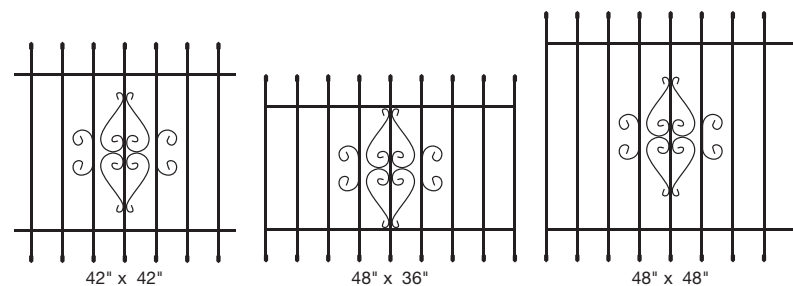

How to select a size for window guards
Window guard brackets require a minimum of 1" mounting surface. Mounting screws must be secured to a stud in the wall. Dependent on these requirements, and visual preference, you may choose to cover only a portion of the window, extend to the window frame, or go beyond the window frame.

- For width, measure between left and right mounting surfaces
- For height, select size to cover window and suit your visual preference

	Flush-mount Brackets Flush-mount Brackets will mount the guard flush to the mounting surface.		Inside-mount Brackets Inside-mount Brackets will mount the guard to the inner surface of the window frame.
	3" Projection Brackets 3" Projection Brackets will project the guard 3" forward from the mounting surface.		T-Brackets T-Brackets join two window guards side-by-side to cover large windows; requires a mounting surface behind the joint of the two window guards.
	Connector Pins Connector Pins join two window guards side-by-side to cover large windows; does not require a mounting surface behind the joint of the two window guards.		Foot-operated Release Kit Foot-operated release will provide an exit in case of emergency, with one easy kick. (Available in black only)