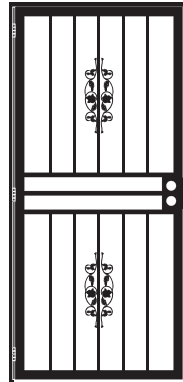

| Lone Star |
|-----------|
| 28" x 80" |
| 30" x 80" |
| 32" x 80" |
| 34" x 80" |
| 36" x 80" |

Interchangeable Glass and Screen

- Panels switch in and out easily to allow alternating between glass and screen
- Requires storage of the panel not in use

| |
|--------------|
| BLACK |
| White |
| Almond |
| Tan |
| Copper |
| Wineberry |
| Forest Green |

Heavy-duty 2" x 1" Z-bar frame

| Moorish Lace |
|--------------|
| 28" x 80" |
| 30" x 80" |
| 32" x 80" |
| 34" x 80" |
| 36" x 80" |
| Custom |

| Paladin |
|-----------|
| 28" x 80" |
| 30" x 80" |
| 32" x 80" |
| 34" x 80" |
| 36" x 80" |
| Custom |

| Rambling Rose |
|-------------------|
| 36" x 80" |
| Custom 36" wide + |

| Watchman Duo |
|--------------|
| 28" x 80" |
| 30" x 80" |
| 32" x 80" |
| 34" x 80" |
| 36" x 80" |
| Custom |