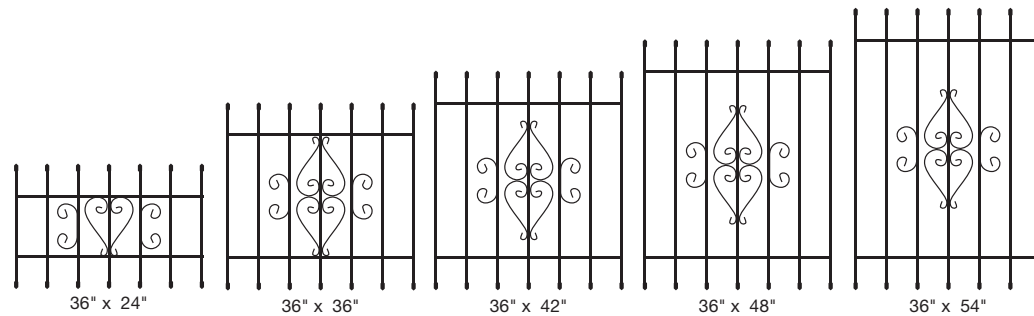

How to select a size for window guards
Window guard brackets require a minimum of 1" mounting surface. Mounting screws must be secured to a stud in the wall. Dependent on these requirements, and visual preference, you may choose to cover only a portion of the window, extend to the window frame, or go beyond the window frame.

- For width, measure between left and right mounting surfaces
- For height, select size to cover window and suit your visual preference

	Flush-mount Brackets Flush-mount Brackets will mount the guard flush to the mounting surface.		Inside-mount Brackets Inside-mount Brackets will mount the guard to the inner surface of the window frame.
	3" Projection Brackets 3" Projection Brackets will project the guard 3" forward from the mounting surface.		T-Brackets T-Brackets join two window guards side-by-side to cover large windows; requires a mounting surface behind the joint of the two window guards.
	Connector Pins Connector Pins join two window guards side-by-side to cover large windows; does not require a mounting surface behind the joint of the two window guards.		Foot-operated Release Kit Foot-operated release will provide an exit in case of emergency, with one easy kick. (Available in black only)