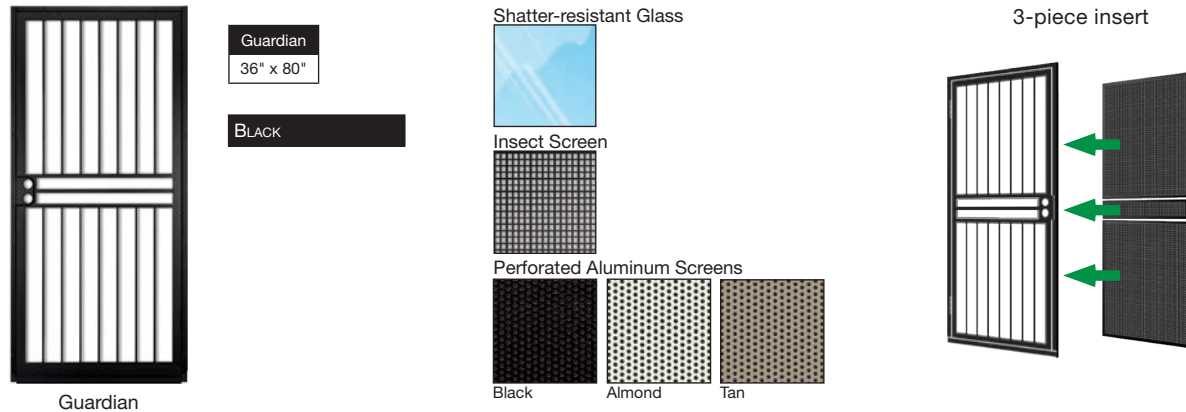

TITAN

Security Doors
Screen Doors
Window Guards

Premium Steel Security Door

Delivering the best of both worlds, Titan Premium Steel Security Door provides the strongest security features and add the beauty of laser cut designs while allowing you to select the right screen or glass insert(s) for your application.

2" x 1" frame with 1/2" steel pickets

All Season Security Doors

For variable climates with a distinct change of seasons, Titan's line of All Season Security Doors add weather protection to the mix with safety glass standard on every model.

Heavy-duty 2" x 1" frame

- Clip-in Glass and Screen
- Panels switch in and out easily to allow alternating between glass and screen
 - Requires storage of the panel not in use

All Season Security Doors

For variable climates with a distinct change of seasons, Titan's line of All Season Security Doors add weather protection to the mix with safety glass standard on every model.