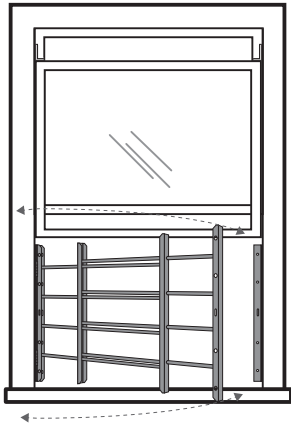

Horizontal Window Guards

Typically mounted on the interior of your home, Horizontal Window Guards provide protection against window falls and are a strong deterrent to forced entry.

Hinged Window Guards

Hinged window guards will unlatch and swing open, for an easy exit in case of emergency.

W	H	Bars
23-1/4" up to 42-1/2"	15"	3 Bar
23-1/4" up to 42-1/2"	19"	4 Bar
23-1/4" up to 42-1/2"	23"	5 Bar
23-1/4" up to 42-1/2"	27"	6 Bar

BLACK