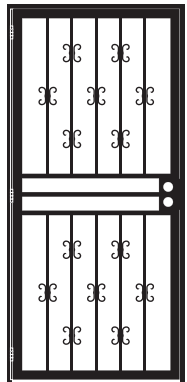

Moorish Lace
28" x 80"
30" x 80"
32" x 80"
34" x 80"
36" x 80"
Custom