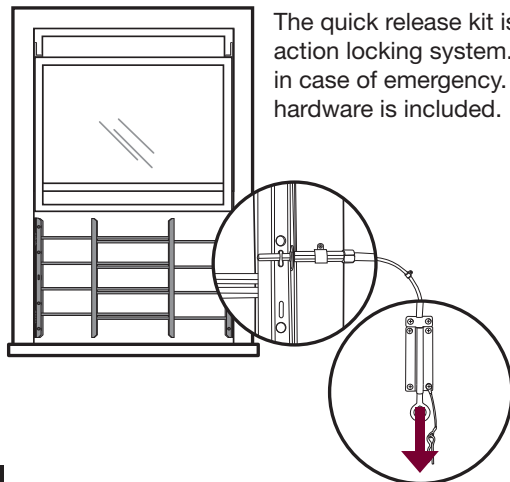

BLACK

Quick Release Kit

The quick release kit is a cable-activated, bolt-action locking system. This provides easy exit in case of emergency. It's easy to install and hardware is included.

- Steel construction with heavy-duty frame and cross bars
- Adjustable to fit windows from
22-3/4" up to 38-1/2" wide - Fixed Guards
23-1/4" up to 42-1/2" wide - Hinged Guards
- 4 Sizes (3-6 bars) to cover varying window opening heights from 15" up to 27"
- Fixed window guards meet ASTM standards
- Hinged window guards allow for emergency egress
- Quick release kit available for hinged window guards (sold separately)