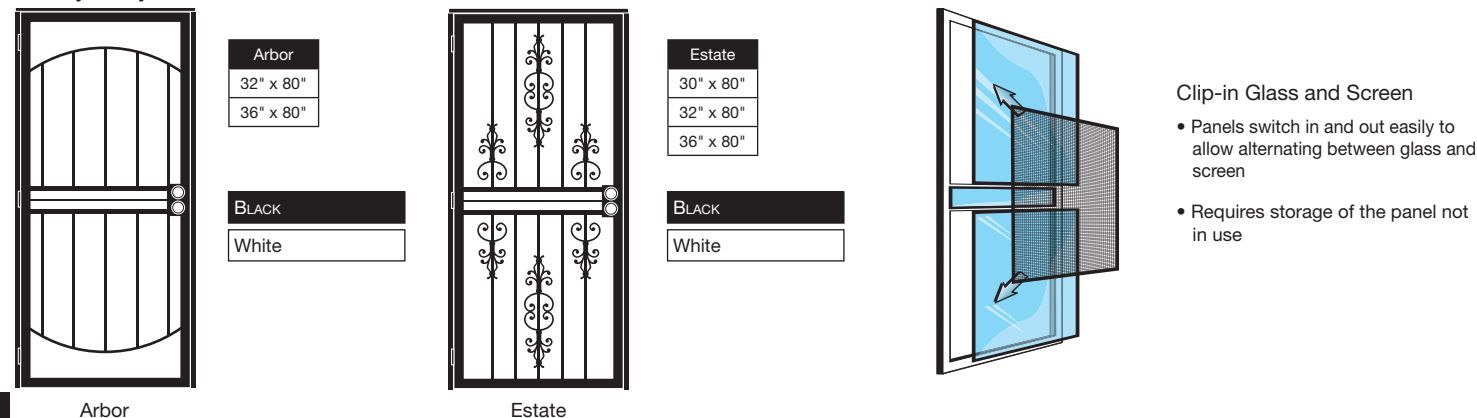

All Season Security Doors

For variable climates with a distinct change of seasons, Titan's line of All Season Security Doors add weather protection to the mix with safety glass standard on every model.

Heavy-duty 2" x 1" frame