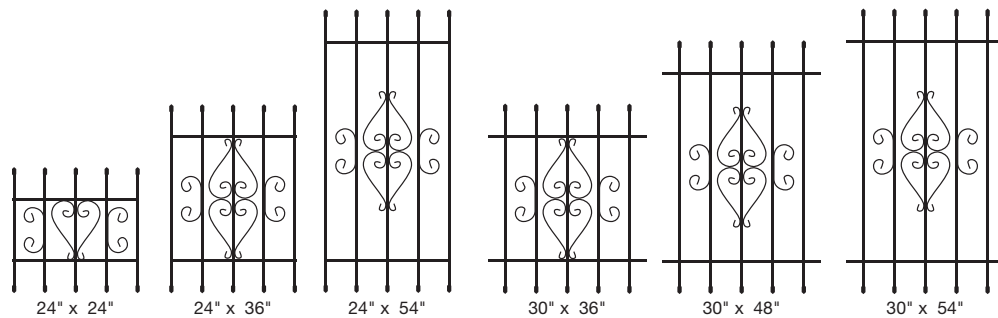

Vertical Window Guards

Mounted on the exterior of your home, the Su Casa Vertical Window Guard provides the ultimate deterrent to forced entry and adds a tasteful architectural accent.

BLACK
White

- Rigid steel construction
- Durable powder-coat finish in 2 colors
- Mounting brackets available for flush, projected, or inside-mount applications (sold separately)
- Cover larger windows using 2 panels and connector pins or T-brackets
- Foot-operated release kit available (may be required by code)