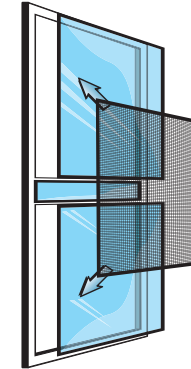

Heavy-duty 2" x 1" Z-bar frame

| Estate |
|-----------|
| 28" x 80" |
| 30" x 80" |
| 32" x 80" |
| 34" x 80" |
| 36" x 80" |
| Custom |

| Fleur-de-lis |
|--------------|
| 28" x 80" |
| 30" x 80" |
| 32" x 80" |
| 34" x 80" |
| 36" x 80" |

| Lone Star |
|-----------|
| 28" x 80" |
| 30" x 80" |
| 32" x 80" |
| 34" x 80" |
| 36" x 80" |

Interchangeable Glass and Screen

- Panels switch in and out easily to allow alternating between glass and screen
- Requires storage of the panel not in use