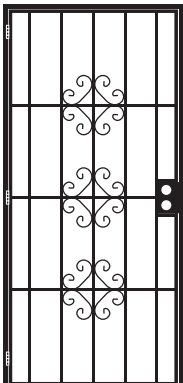

3/4" x 3/4" frame

Surface Mount

- **Del Flor**
  32" x 80"
  36" x 80"
- BLACK
- White
- Copper
- Heavy-duty expanded metal screen
  Screen color is same as door color