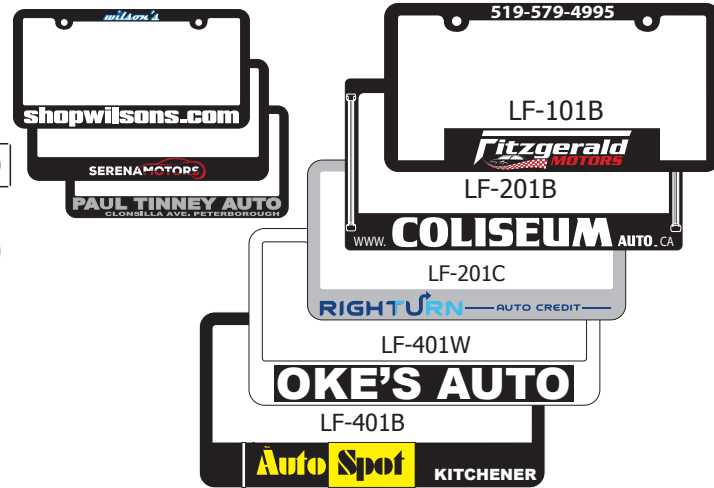

License Frames • Protector Plates • License Plate Signs

LF Silkscreened License Frames

License plate frames imprinted with your dealership's name on the rear provide dealer identification and at the same time, are welcomed by customers because they protect the license from damage.

#LF	200	300	500	1000	2500
Black or White Frame - 1 Colour Print	$1.30	$1.20	$1.10	$1.00	$0.95
Chrome Frame - 1 Colour Print	$3.35	$3.20	$2.85	$2.65	$2.40
Additional Colour Print	$0.25	$0.25	$0.25	$0.25	$0.25
2 Extra Bottom Holes	$0.25	$0.25	$0.25	$0.25	$0.25
Gold or Silver Print	$0.25	$0.25	$0.25	$0.25	$0.25

FREE SET-UP

RF Premium Raised Print License Frames

Black or White Plastic Frame with 1 Colour Hotstamp Included - White, Chrome or Gold Hotstamp

#RF	300	500	1000	2500
1 Colour Print	$1.75	$1.65	$1.55	$1.45
Additional Colour Print	$0.30	$0.25	$0.25	$0.20
One Time Die Charge	$160.00			

FREE SET-UP