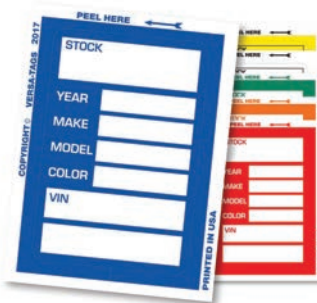

- #KBSS-B Blue Stock Stickers
- #KBSS-R Red Stock Stickers
- #KBSS-W White Stock Stickers
- #KBSS-Y Yellow Stock Stickers
- #KBSS-G Green Stock Stickers
- #KBSS-O Orange Stock Stickers
- **$9.50 per box**