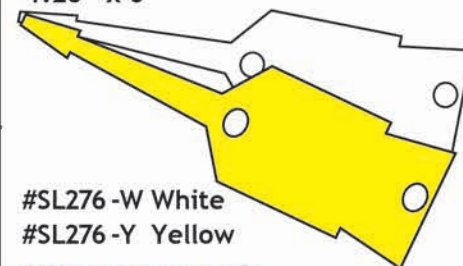

### Work Order Tags #WOT - Package of 1000

- #WOT-R White / Red Print
- #WOT-B White / Blue Print
- #WOT-Y Yellow / Black Print

**1 @ \$24.95 per box  
5+ @ \$21.95 per box**

### Large Slip Lock Keytags

#SL276-Package of 1000  
Write on with ballpoint pen.  
Made from plastic fibre paper which  
won't tear. No rings required.  
1.25" x 5"

- #SL276-W White
  - #SL276-Y Yellow
- \$26.95 per pack**