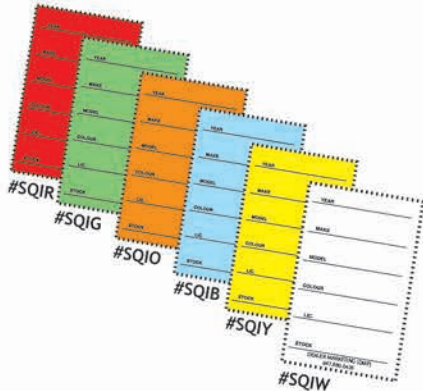

Square Plastic Key Tags & Work Order Tags

Square Keytags #SQ- Keytags Package of 100
3 Pieces - Unimprinted Insert, Plastic Sleeve & Rings