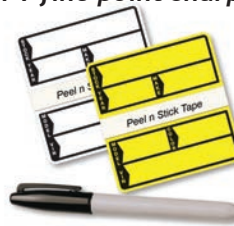

Poly Stock Cards 3" x 2.875"

250 Poly Stock Cards Rounded Corners per box, with 1 fine point sharpie.

- #PS250W - White Stock Cards
- #PS250Y - Yellow Stock Cards
- **1 @ $38.50 per box**
- **2+ @ $37.50 per box**