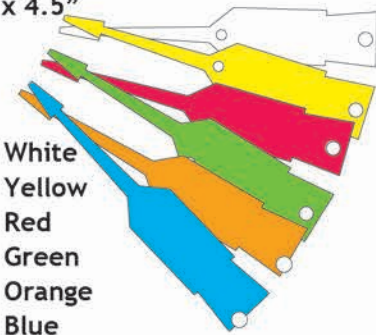

Slip Lock Keytags

#SL- Package of 1000
Write on with ballpoint pen.
Made from plastic fibre paper which
won't tear. No rings required.
.75" x 4.5"

- #SL-W White
- #SL-Y Yellow
- #SL-R Red
- #SL-G Green
- #SL-O Orange
- #SL-B Blue

$22.95 per pack