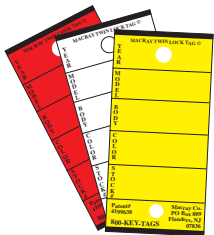

Keytags 2 7/8" x 1 3/8"

Plastic Keytags Square Corners 300 per box, with rings & 1 permanent marker.

- #KT-Y Yellow Keytags
- #KT-W White Keytags
- #KT-R Red Keytags
- **1 @ $39.50 per box**
- **5+ @ $37.50 per box**