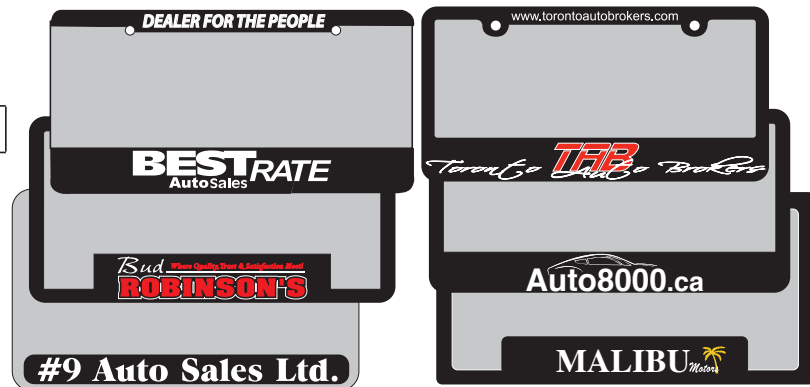

License Plate Signs

.040 White Material

#LPS	150	300	500
1 Colour Print	$1.50	$1.40	$1.35
Additional Colour	$0.30	$0.30	$0.30

FREE SET-UP