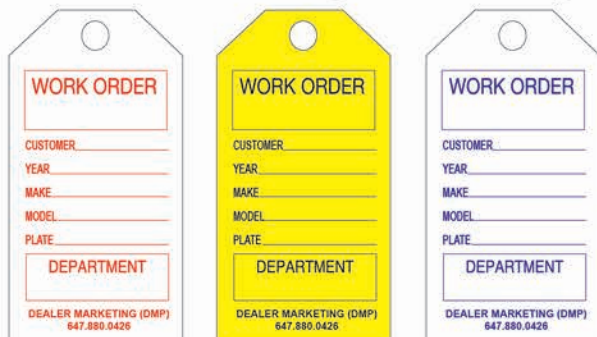

Work Order Tags #WOT - Package of 1000