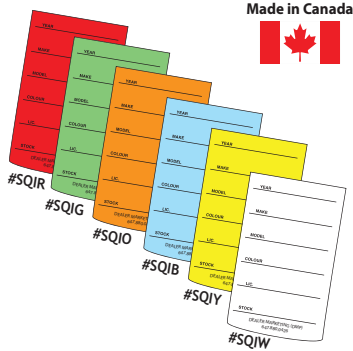

SALES DEPARTMENT

Keytags • Work Order Tags • Slip Lock Keytags

Square Keytags

#SQ- Package of 100
3 Pieces - Plastic Sleeves, Unimprinted Inserts & Rings

Square Colour Inserts

- #SQIR -Red
- #SQIG -Green
- #SQIO -Orange
- #SQIB -Blue
- #SQIY -Yellow
- #SQIW -White