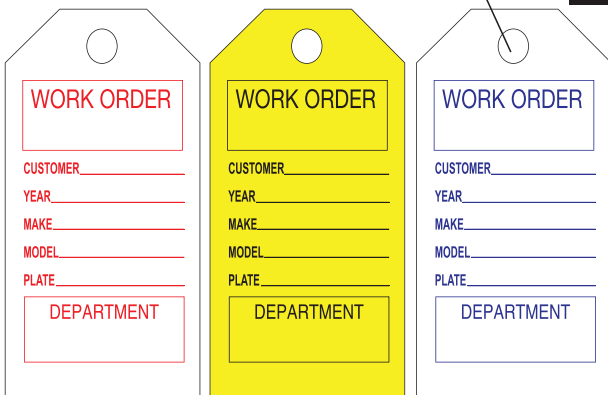

Work Order Tags

#WOT - Package of 1000

**NEW
IMPROVED
Lower Hole
Positioning**