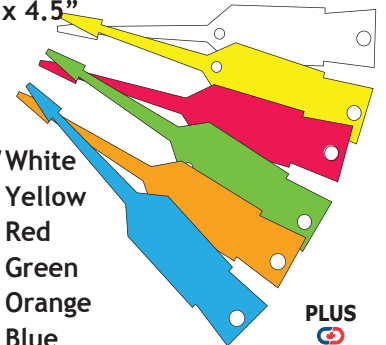

Slip Lock Keytags

#SL- Package of 1000

Write on with ballpoint pen.
Made from plastic fibre paper which
won't tear. No rings required.
.75" x 4.5"

- #SL-W White
- #SL-Y Yellow
- #SL-R Red
- #SL-G Green
- #SL-O Orange
- #SL-B Blue

1 @ $24.50 per pack

PLUS REBATE