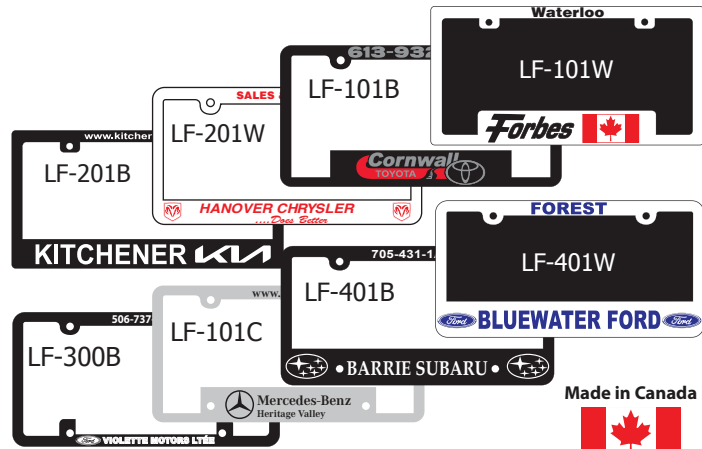

SALES DEPARTMENT

License Frames • Protector Plates

#LF Silkscreened License Frames

License plate frames imprinted with your dealership's name on the rear provide dealer identification and at the same time, are welcomed by customers because they protect the license from damage.

#LF	200	300	500	1000	2500
1 Colour Imprint	$1.80	$1.60	$1.40	$1.30	$1.15
1 Colour Imprint Chrome Frame	$4.00	$3.75	$3.60	$3.25	$3.10
Additional Colour	$0.35	$0.35	$0.30	$0.30	$0.30
2 Extra Bottom Holes	$0.30	$0.30	$0.30	$0.30	$0.30
Gold / Silver Imprint	$0.35	$0.35	$0.30	$0.30	$0.30

FREE SET-UP

PLUS **REBATE**

#RF Premium Raised Letter License Frames

Black or White Frame with 1 Colour Hotstamp Included

#RF	300	500	1000	2500
	$1.95	$1.80	$1.65	$1.40
Additional Colour	$0.35	$0.35	$0.30	$0.30
One Time Die Charge	$155.00			

FREE SET-UP

PLUS **REBATE**