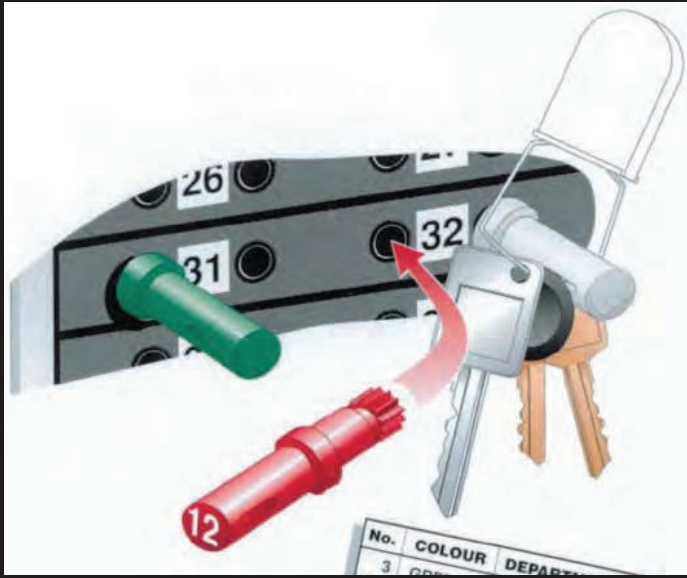

SERVICE DEPARTMENT

Key Control Supplies

A25 White Tamper Seal Wires