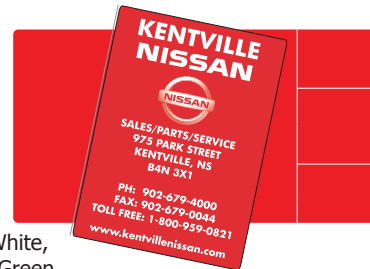

#270 Vinyl Document Folio

Closed size: 7 1/4" wide x 9 7/8" high
Vinyl Colour Choices: Black, Grey, Red, White, Royal Blue, Maroon, Navy Blue & Forest Green

#270	300	500	1000

FREE SET-UP