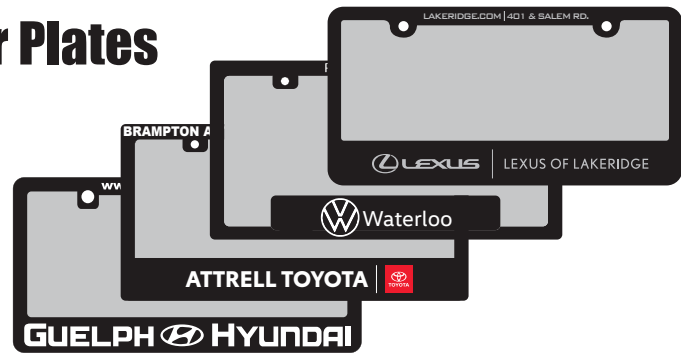

#LPPFC Heavy Duty Molded Lexan Protector Plates

Lexan Polycarbonate Includes License Frame Background Colour

#LPPFC	200	300	500	1000
Full Colour Print (includes white & clear)	$5.00	$4.50	$4.25	$4.00

FREE SET-UP

PLUS **REBATE**