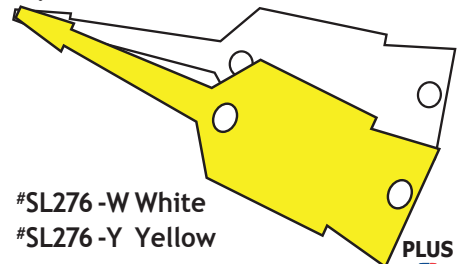

Large Slip Lock Keytags

#SL276-Package of 1000

Write on with ballpoint pen.
Made from plastic fibre paper which
won't tear. No rings required.
1.25" x 5"