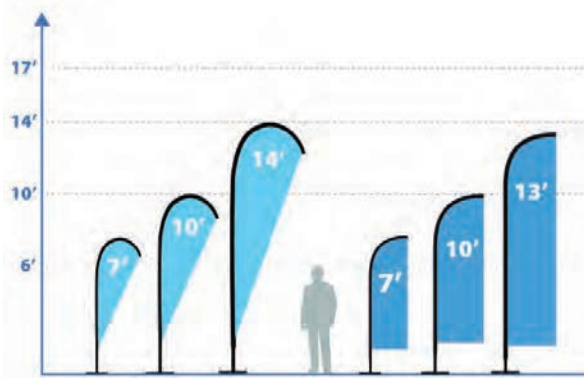

SALES DEPARTMENT

Swooper Flags • Teardrop Flags • Canada Flags

Custom Swooper Flags

Price includes Flag printed 1 side (mirror image on reverse side)
Comes complete with printed flag, flag pole & ground spike.
Flag made of knitted polyester

- #CSFK 7' - 7' Swooper Flag Kit - **$190.00 per kit**
- #CSFK 10' - 10' Swooper Flag Kit - **$225.00 per kit**

PLUS **REBATE**

GUIDES AND PRECAUTIONS!

Flag system may be damaged in winds exceeding 35 km/hr

PLEASE DO NOT USE IN INCLEMENT WEATHER.

Must have rotational movement. Keep at least 5ft away from any objects to increase life expectancy of flags. Ex. Fences, Trees, Buildings etc.