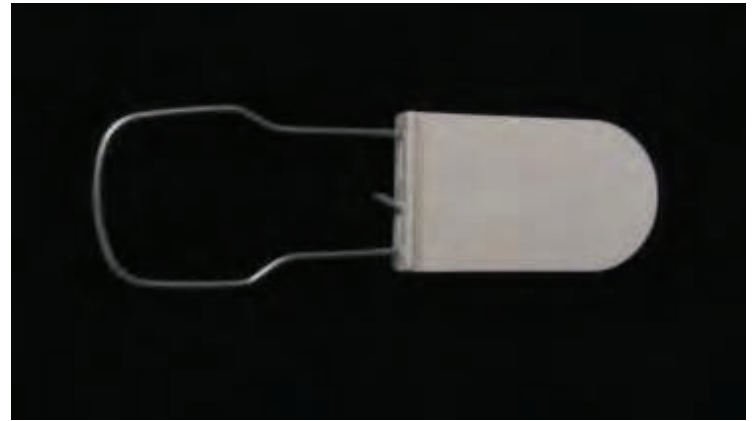

### A1- Board Plug

Secure-a-key Board Plugs

#A1	1	50
-----	---	----

Each \$3.95 \$2.95

**PLUS** **REBATE**

**Master Plastic Key \$8.95 each**

#A1-B #A1-F #A1-G #A1-L #A1-O #A1-P #A1-R #A1-S #A1-T #A1-TA #A1-W #A1-Y