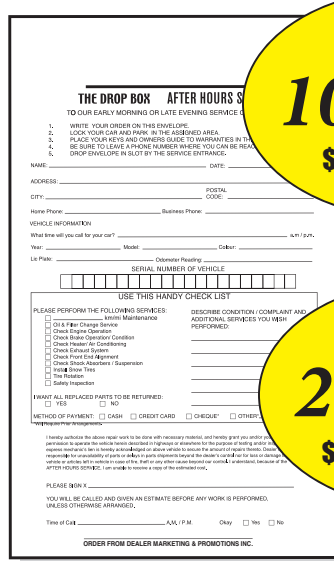

#DBE - Drop Box Envelopes

~~$21.95/100~~
10% Off
$19.76/100

Buy 500 Save
20% Off
$17.56/per 100

PLUS REBATE

PLUS REBATE

#LWNB - Custom Printed Locking Wheel Nut Key Bags

1 Colour Print on 1 or 2 Sides - No Extra Cost

4.5" x 4.5" Polyester material with draw string enclosure or
4.5" x 4.5" Vinyl with zipper enclosure
Choose from: blue, green, orange, red, yellow & black