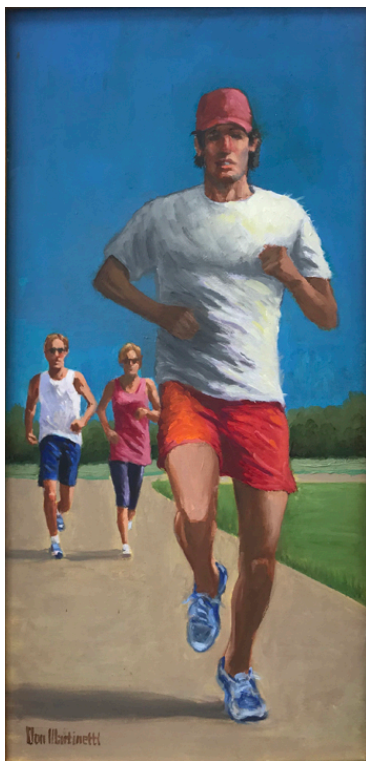

“ART INSIGHT” SHOW May 18th to June 26th, 2021 _ Ralph Papa, Judge

Awards

FIRST PLACE
Joggers
Don Martinetti_Oil

SECOND PLACE
Buddy,
Clinton Brown_Acrylic

art insight

Presenting an
in-gallery
judged show,
OPEN
to all artists!