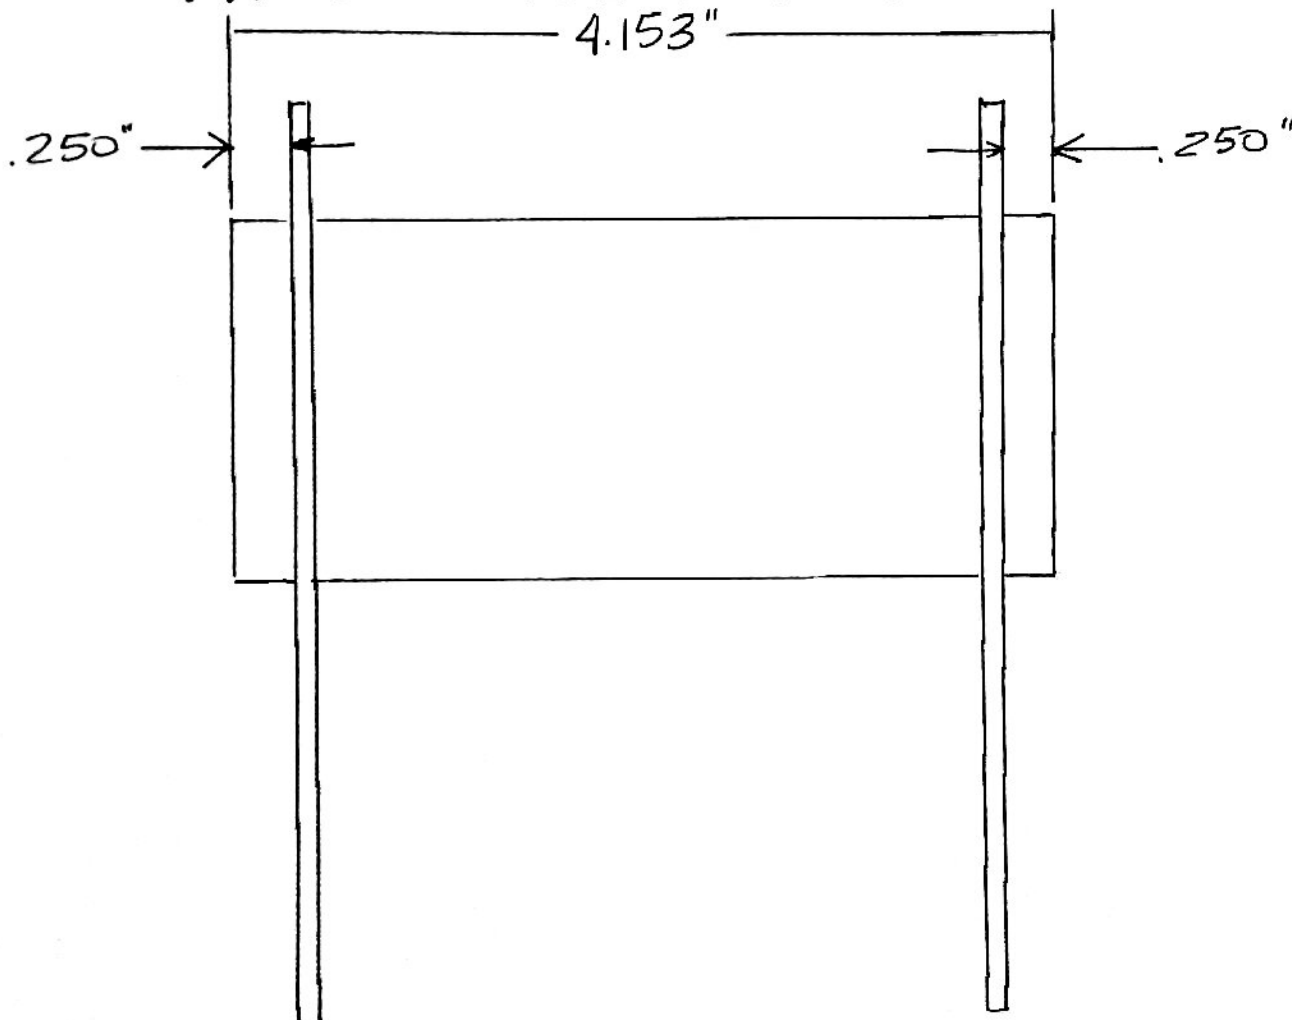

1984 STONE AVENUE, SAN JOSE, CA 95125-1312

TEL: (408) 998-4496 FAX: (408) 998-0642

11/12/96

MODIFICATIONS NEEDED ON 06-1410
FRONT MOUNT TO CONVERT TO
MK 3 ADJUSTABLE ISOLASTICS...

Scale: not even!

Steve Fern