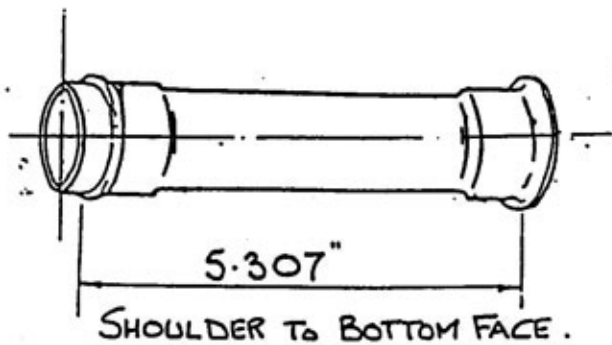

PART NO. 71 - 4000
T.150