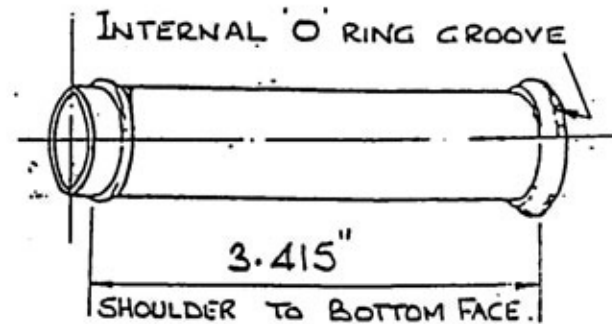

1988 No. 4

Sheet 2 of 2

SPARES BULLETIN - SEPTEMBER 15th

PUSH ROD TUBES

'C' RANGE - T150 - TR65

UNITS 1 & 2 SILVERHILLS ROAD,
DECOY INDUSTRIAL ESTATE
NEWTON ABBOT, SOUTH DEVON
TQ12 5ND

Tel. Newton Abbot 69700/60486
Telex No. 42902 Racing G

PART NO. 71 - 2576
1971 'C' Range