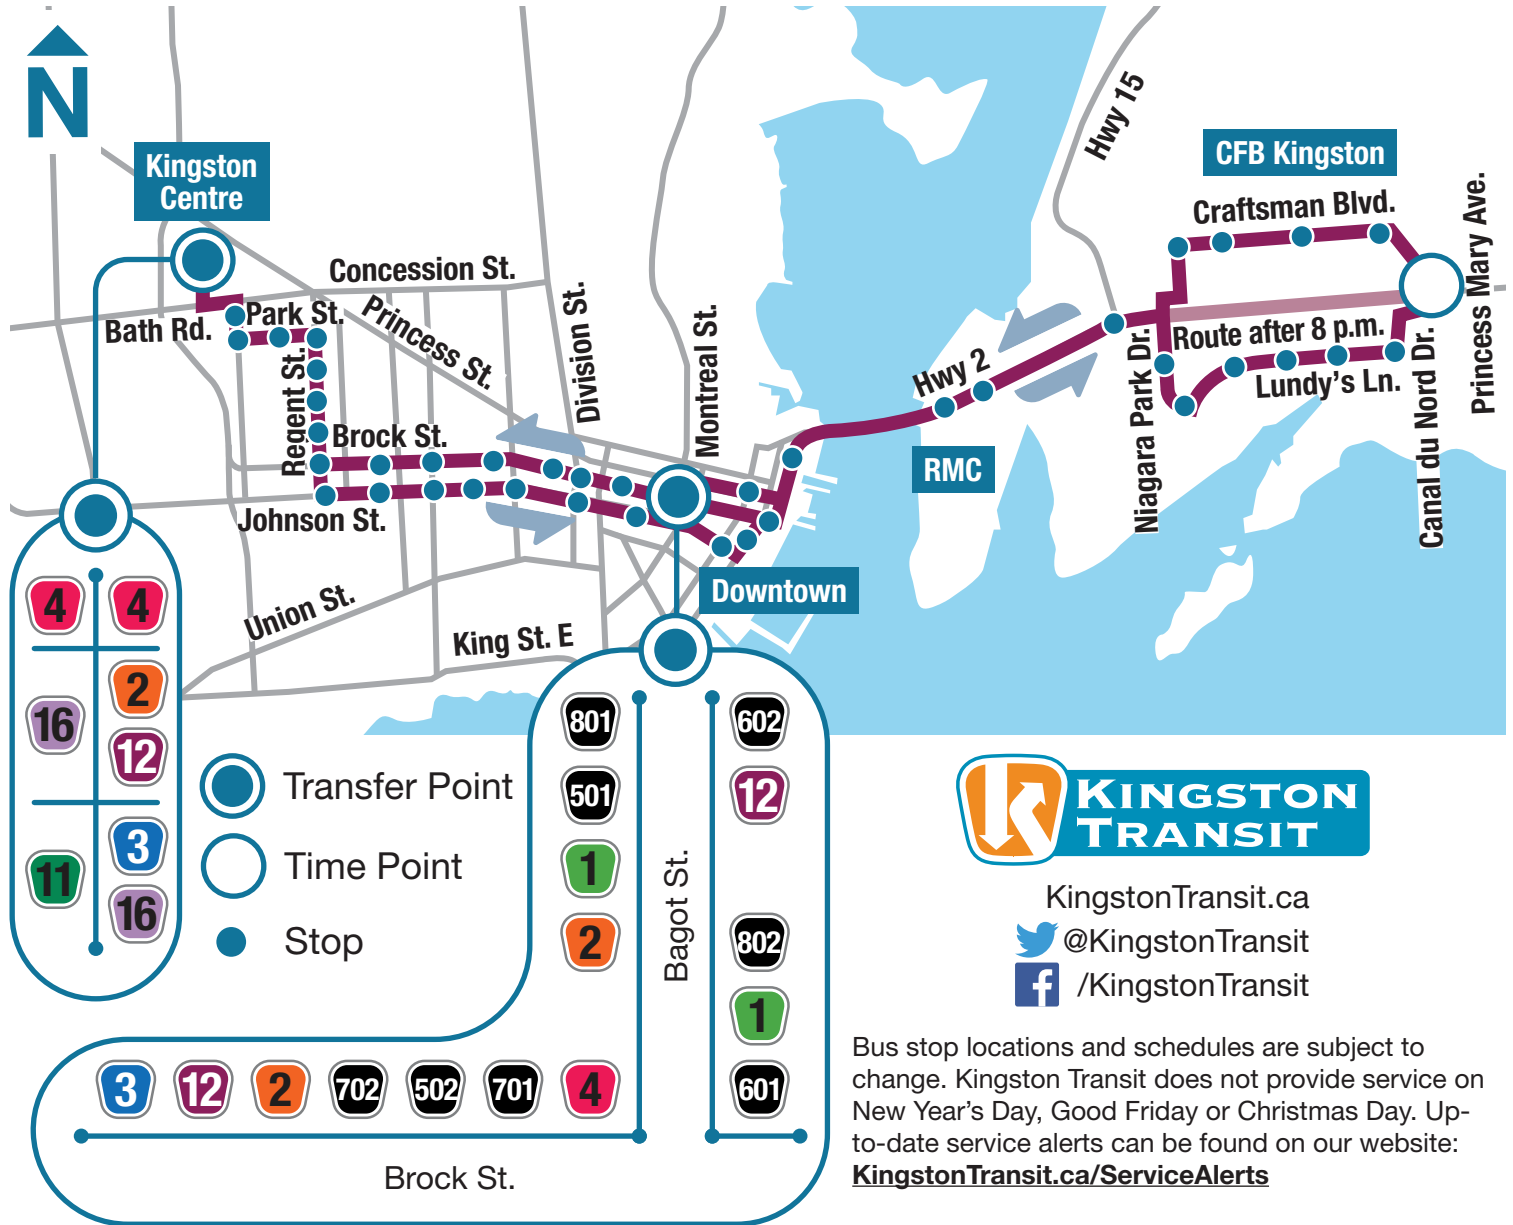

12

Kingston Centre - CFB Kingston

KingstonTransit.ca

@KingstonTransit

/KingstonTransit

Bus stop locations and schedules are subject to change. Kingston Transit does not provide service on New Year's Day, Good Friday or Christmas Day. Up-to-date service alerts can be found on our website: KingstonTransit.ca/ServiceAlerts

Mon-Sat

12

Mon-Sat

CFB Kingston

Kingston Centre

Kingston Centre	Downtown Transfer Point	Downtown Transfer Point	Princess Mary & Hwy 2 (CFB)
LEAVE	ARRIVE	LEAVE	ARRIVE
		6:08	6:18
6:16	6:29	6:35	6:46
6:45	6:58	7:02	7:15
7:15	7:28	7:32	7:45
7:43	8:00	8:02	8:15
8:13	8:30	8:32	8:45
8:45	8:58	9:02	9:15
then every 30 mins until			
5:15	5:28	5:32	5:45
5:45	5:58	6:02	6:15
6:15	6:28	6:32	6:45
6:45	6:58	7:02	7:15
7:45	7:58	8:05	8:13 [^]
8:45	8:58	9:05	9:13 [^]
9:45	9:58	10:05	10:13 [^]
10:45	10:58	11:05	11:13 [^]

Princess Mary & Hwy 2 (CFB)	Downtown Transfer Point	Downtown Transfer Point	Kingston Centre
LEAVE	ARRIVE	LEAVE	ARRIVE
6:18	6:30	6:30	6:40
6:46	6:59	7:00	7:10
7:15	7:28	7:30	7:40
7:45	8:00	8:00	8:10
8:15	8:30	8:30	8:40
8:45	8:58	9:00	9:10
9:15	9:28	9:30	9:40
then every 30 mins until			
5:45	5:58	6:00	6:12
6:15	6:28	6:30	6:42
6:45	6:58	7:00	7:12 [*]
7:15	7:28	7:30	7:42
8:15	8:27	8:30	8:42
9:15	9:27	9:30	9:42
10:15	10:27	10:30	10:42
11:15	11:27	11:30	11:40 [*]

Princess Mary & Hwy 2 (CFB)	Downtown Transfer Point	Downtown Transfer Point	Kingston Centre
LEAVE	ARRIVE	LEAVE	ARRIVE
9:15	9:28	9:30	9:40
10:15	10:28	10:30	10:42
11:15	11:28	11:30	11:42
then every 30 mins until			
6:15	6:28	6:30	6:42
7:15	7:28	7:30	7:42
8:15	8:27	8:30	8:40 [*]