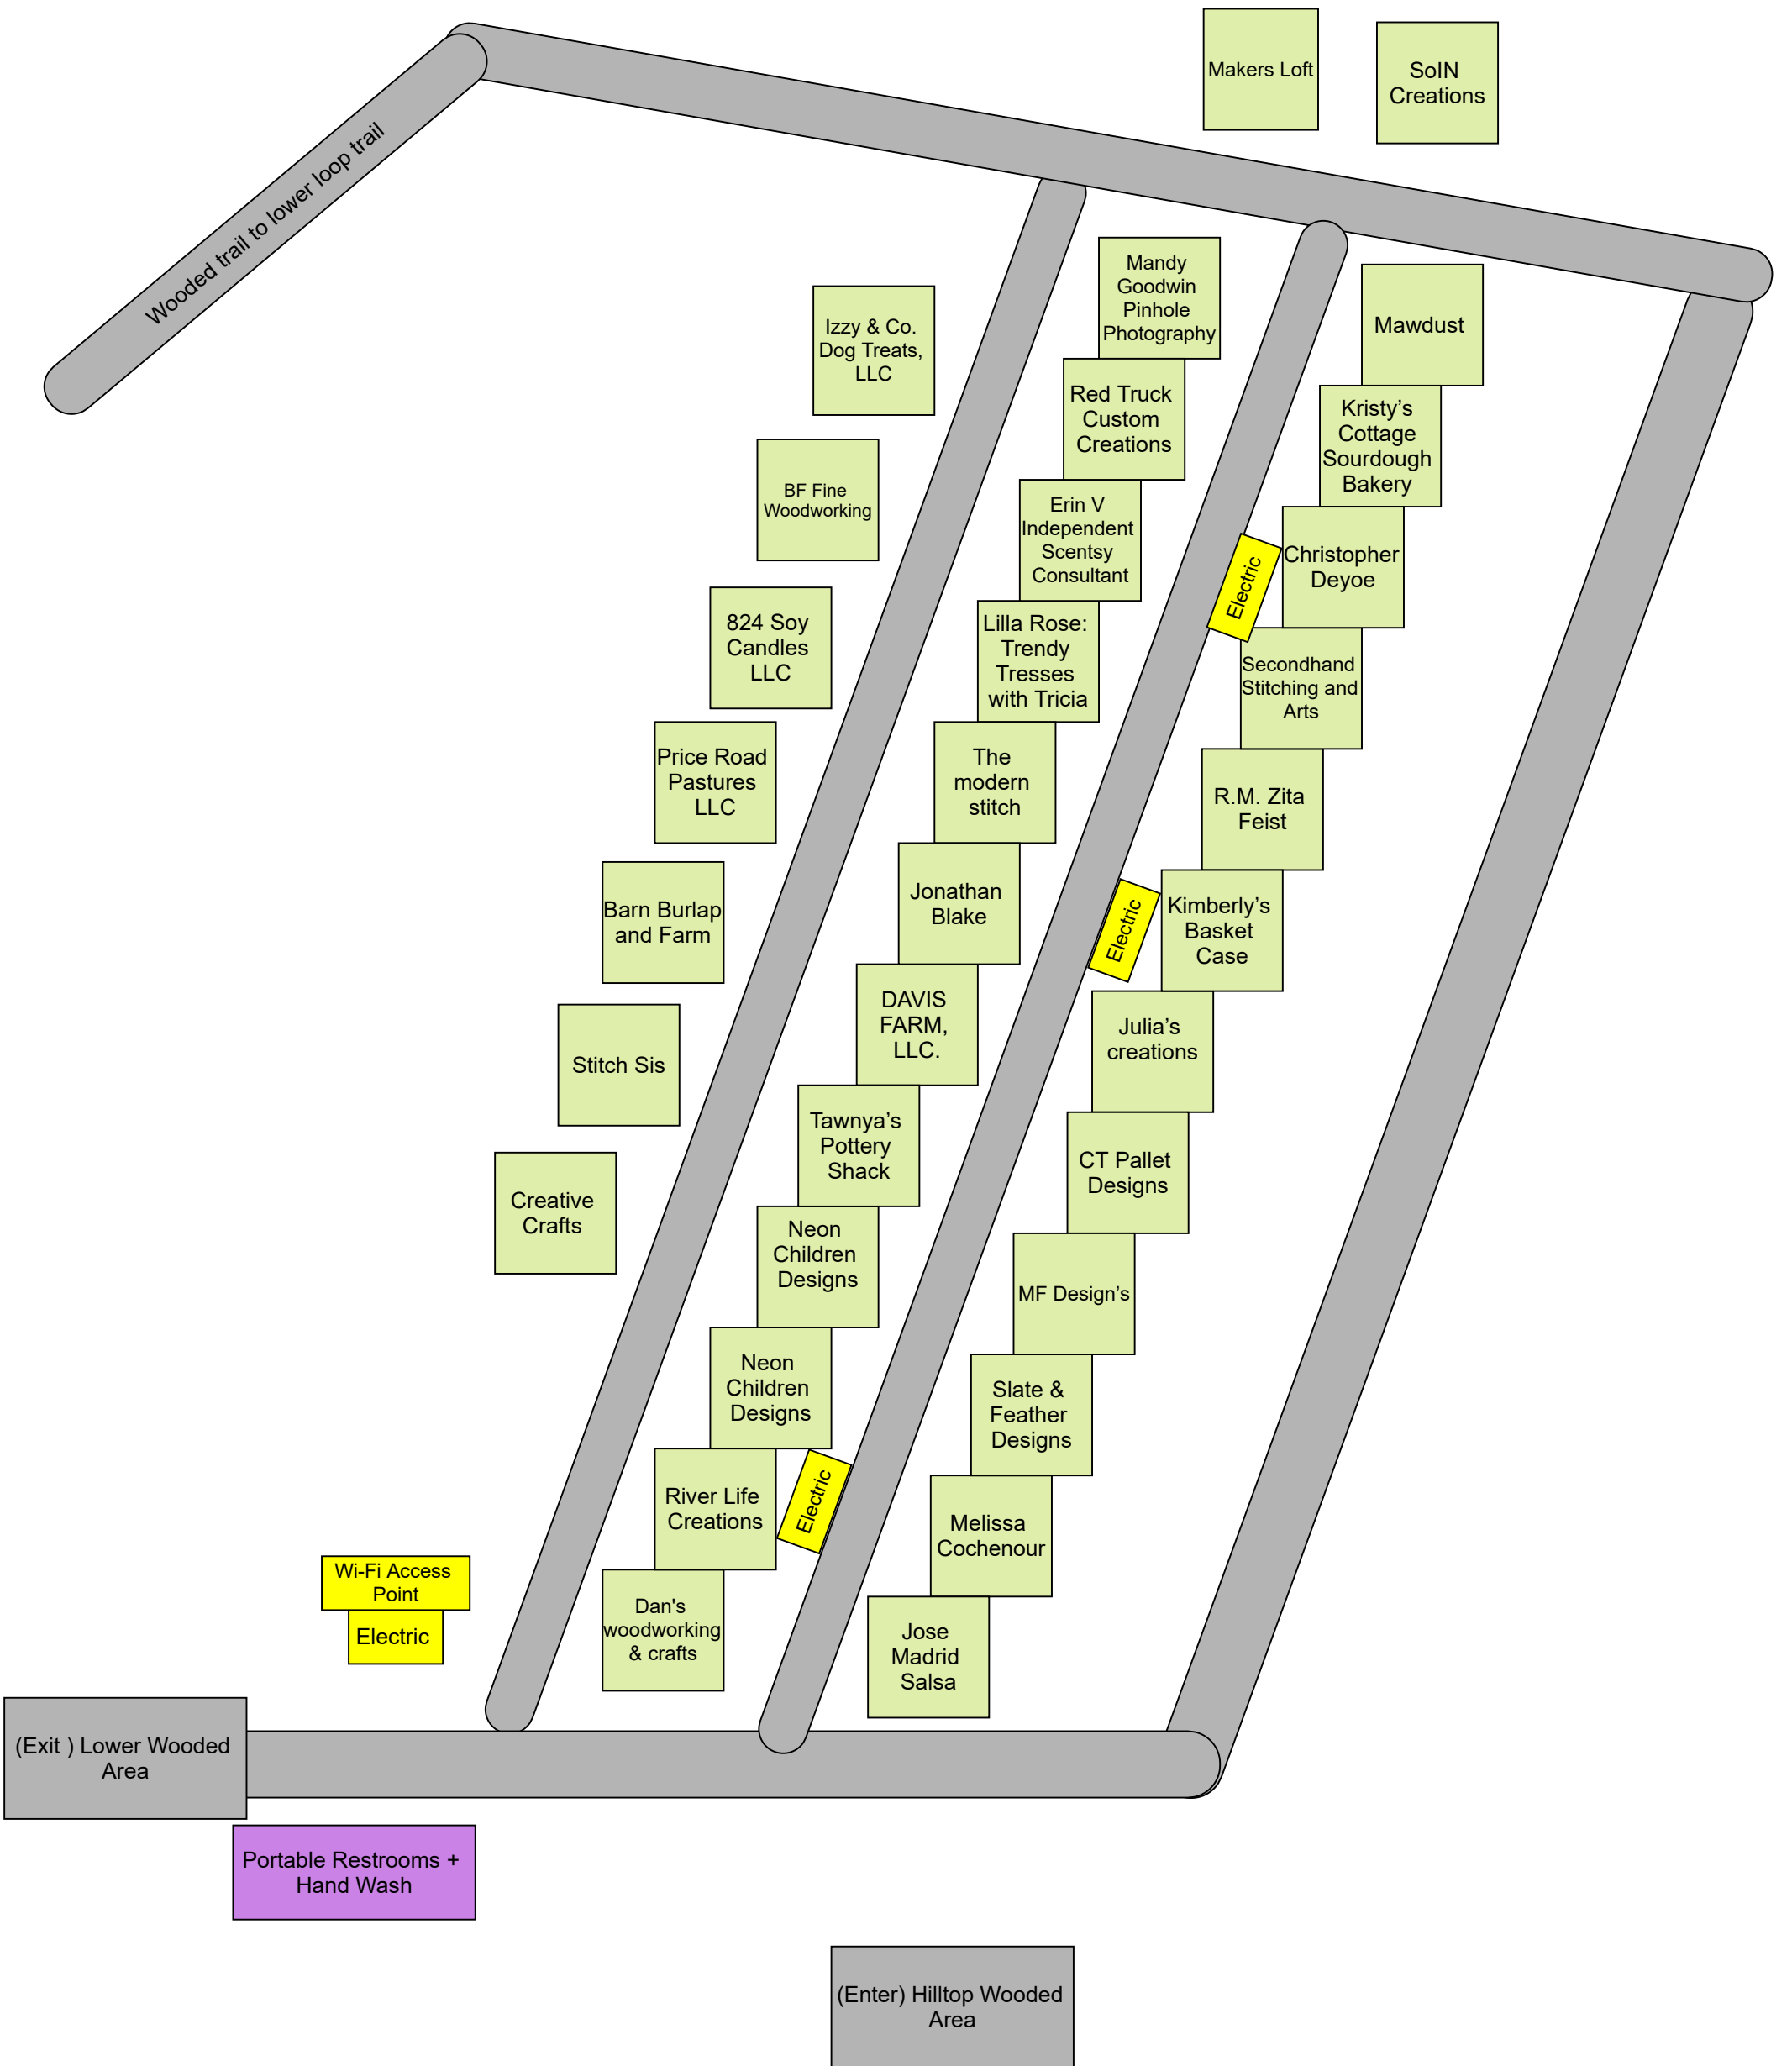

Lloyds Down Home Cooking LLC (5) 50x10

Dunkers and Beans (2) 20x10

Tables & Chairs Area

(Enter) Field Area

Driveway / Main Entrance

Water + Electric

To Lower Trail & Middle Area

Building

Elaine Balsey Art & Crafts

*some vendors may occupy multiple booths.

(Exit) Hilltop Wooded Area

Electric

Lower Trail

Portable Restroom + Hand Wash

Woodline Trail

Kyliico •
Traveling
Hat Bar (3)