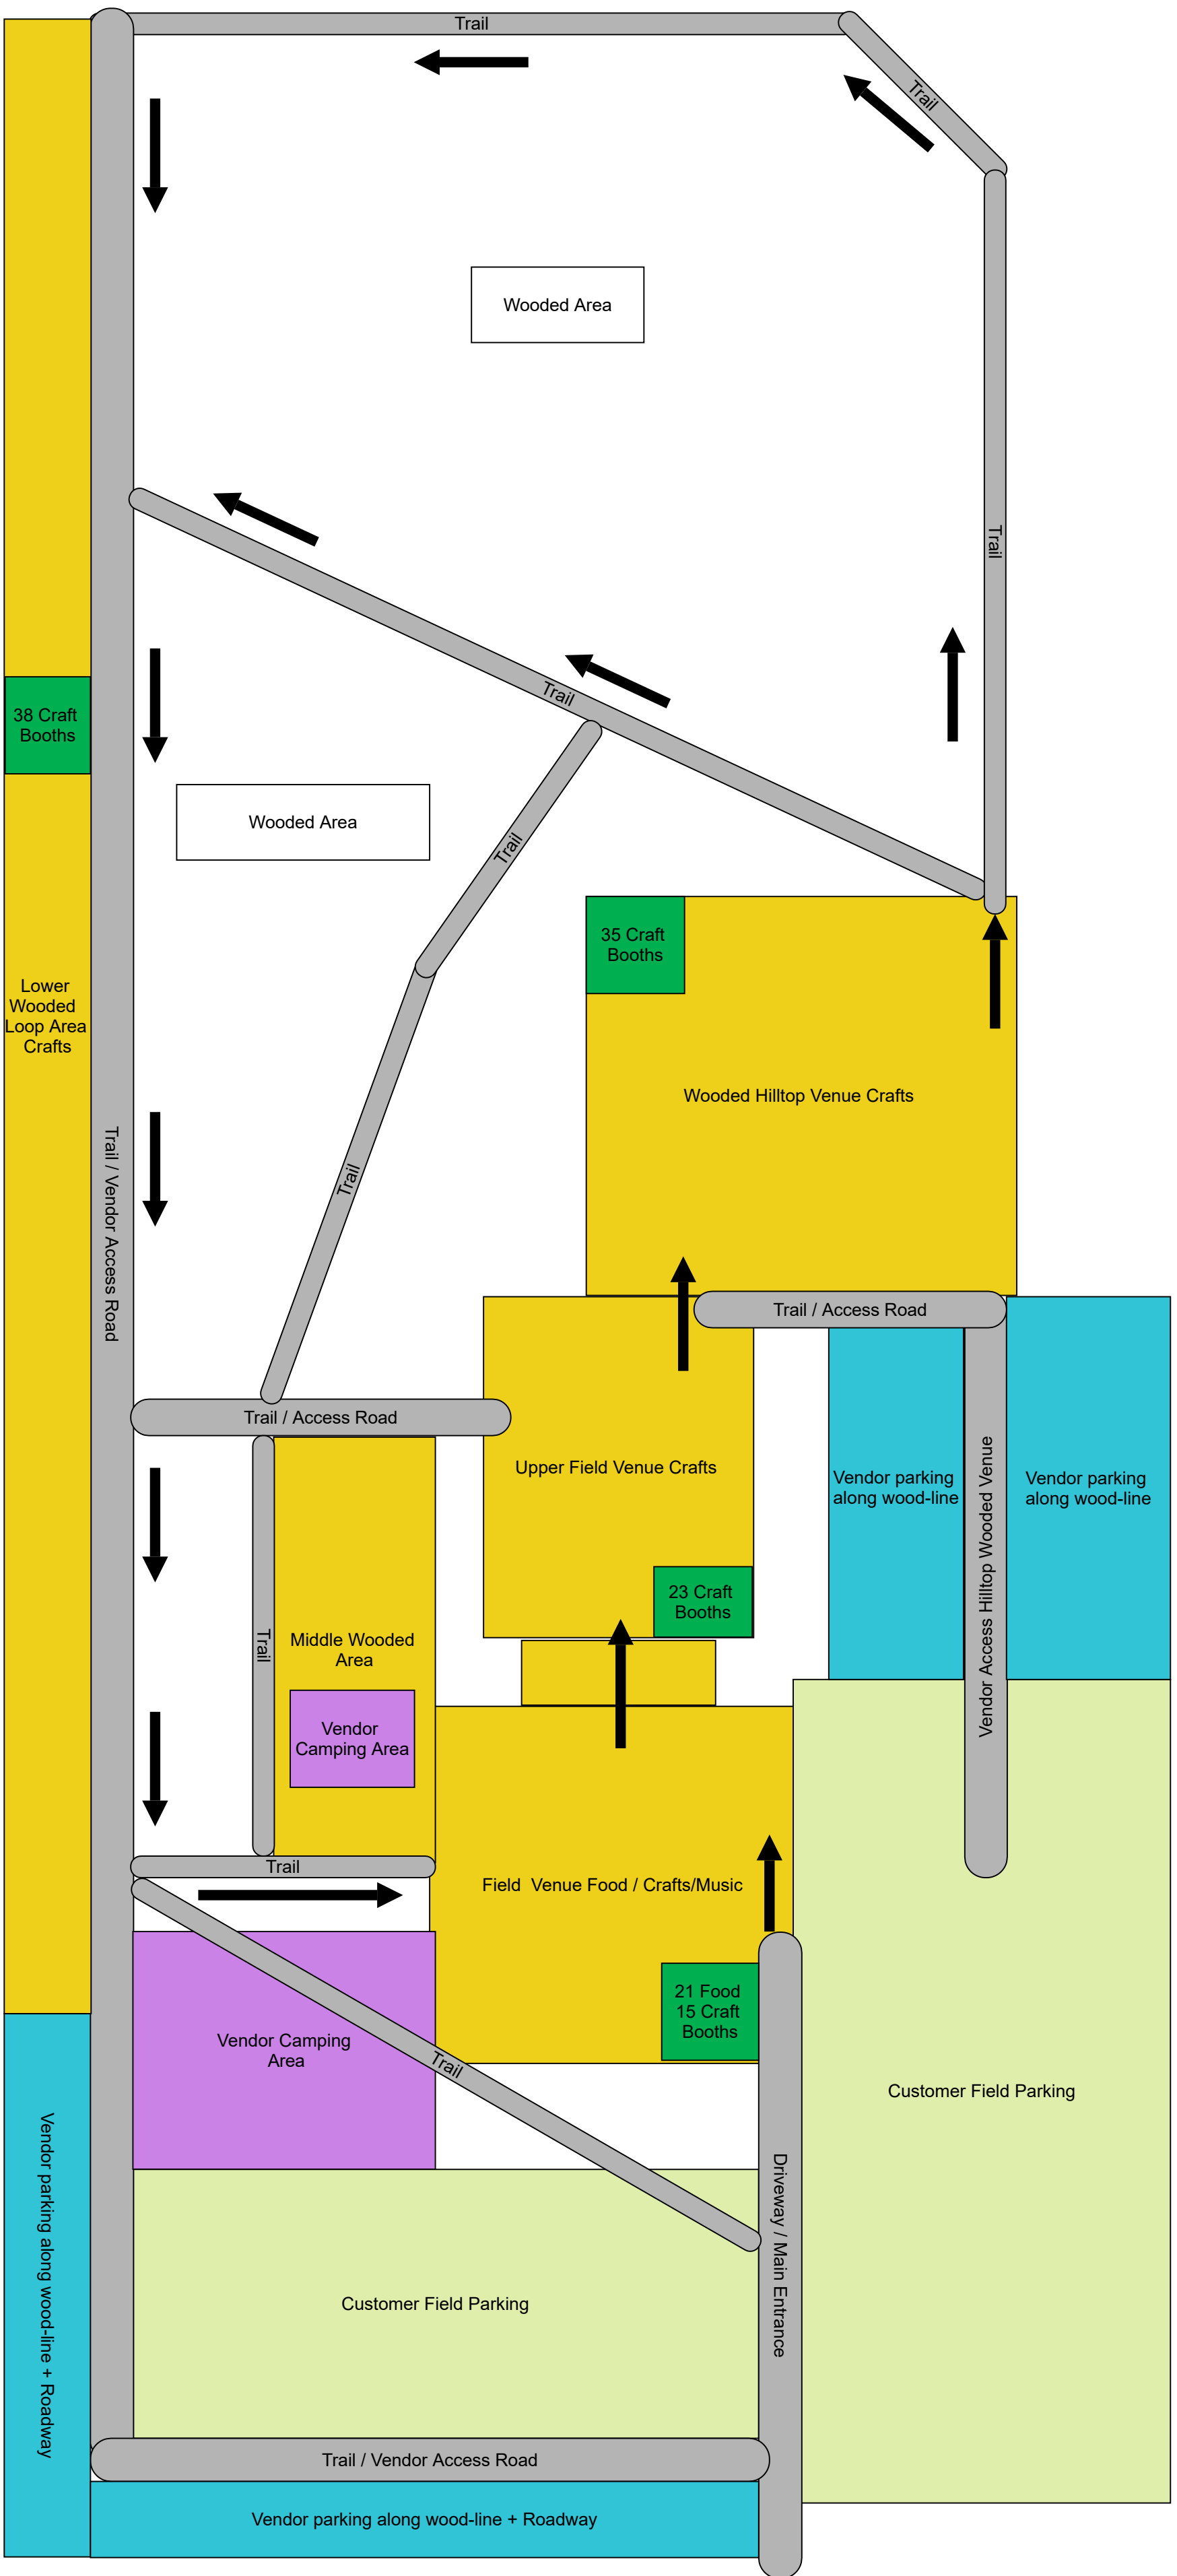

Lloyds Down Home Cooking LLC (5) 50x10

Dunkers and Beans (2) 20x10

Tables & Chairs Area

(Enter) Field Area

Driveway / Main Entrance

Water + Electric

To Lower Trail & Middle Area

Building

Customer Parking

Customer Parking

Trail up to hilltop Wooded venue

Trail up to hilltop Wooded venue

Trail up to hilltop Wooded venue

(Enter) Lower Wooded Trail Loop Area

Wooded Lower Trail Area

38 booths

Trail up to hilltop Wooded venue

(Enter) Lower Wooded Trail Loop Area

Trail / Vendor Access Road

Portable Restroom
Electric

Vendor Camping

Portable Restroom

(Exit) Field / Food Area

Trail up to vendor camping
Electric

Elaine Balsey Art & Crafts

*some vendors may occupy multiple booths.

(Exit) Hilltop Wooded Area

Electric

Lower Trail

Portable Restroom + Hand Wash

Woodline Trail

Kyliico •
Traveling
Hat Bar (3)