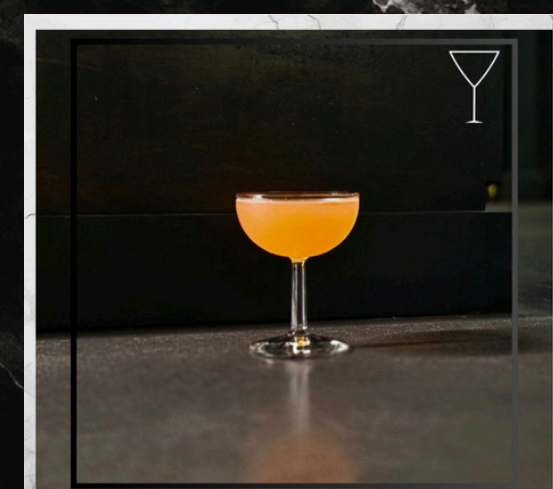

Meeting Point

Spirit heavy, Sweet, Tart

Reposado, Bittersweet, Agave, Lime