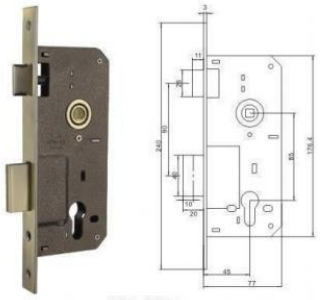

70X40 插芯锁体

LOCK BODY SERIES

锁体系列

产品属性 Product features

材质: 锌/铁
 适合门厚: 35-50mm
 锁体:
 适用范围: 入户门、各种木质门
 Material: Size/iron
 Door Thickness: 35-50mm
 Lock body:
 Features: A door,
 all kinds of wooden door

58X45 插芯锁体

06

HIGH-QUALITY LOCK BODY

HIGH-QUALITY LOCK BODY

510.35-R

-510.40-R

152-45

510.60-R

510.45-R