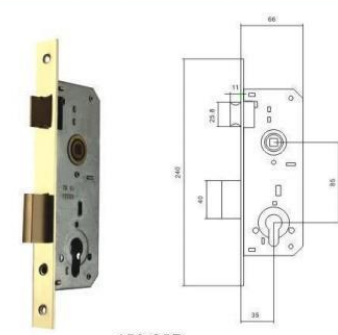

锁体系列

产品属性 Product features

材质: 锌/铁
 适合门厚: 35-50mm
 锁体:
 适用范围: 入户门、各种木质门
 Material: Size/iron
 Door Thickness: 35-50mm
 Lock body:
 Features: A door,
 all kinds of wooden door

85X45 插芯锁体

85X45 插芯锁体

70X40 插芯锁体

70X40 插芯锁体

LOCK BODY SERIES

锁体系列

产品属性 Product features

材质: 锌/铁
 适合门厚: 35-50mm
 锁体:
 适用范围: 入户门、各种木质门
 Material: Size/iron
 Door Thickness: 35-50mm
 Lock body:
 Features: A door,
 all kinds of wooden door

58X45 插芯锁体

58X45 插芯锁体

LOCK BODY SERIES

HIGH-QUALITY LOCK BODY

5555

9045J

9045-3M

9045A

252R

257

HIGH-QUALITY LOCK BODY

HIGH-QUALITY LOCK BODY

HIGH-QUALITY LOCK BODY

HIGH-QUALITY LOCK BODY

-7025-40/45/50

7025-45/50-3R

-150-45R