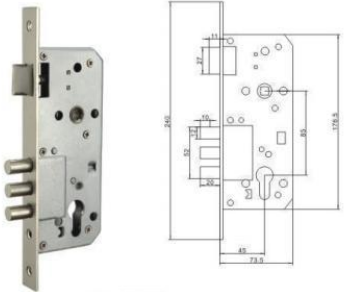

产品属性 Product features

材质: 不锈钢/铜
 适合门厚: 35-50mm
 锁体:
 适用范围: 入户门、各种木质门
 Material: stainless /brass
 Door Thickness: 35-50mm
 Lock body:
 Features: A door,
 all kinds of wooden door

LOCK BODY SERIES

锁体系列

产品属性 Product features

锁体系列

产品属性 Product features

材质: 锌/铁
 适合门厚: 35-50mm
 锁体:
 适用范围: 入户门、各种木质门
 Material: Size/iron
 Door Thickness: 35-50mm
 Lock body:
 Features: A door,
 all kinds of wooden door

85X45 插芯锁体

85X45 插芯锁体

70X40 插芯锁体

70X40 插芯锁体

LOCK BODY SERIES

锁体系列

产品属性 Product features

材质: 锌/铁
 适合门厚: 35-50mm
 锁体:
 适用范围: 入户门、各种木质门
 Material: Size/iron
 Door Thickness: 35-50mm
 Lock body:
 Features: A door,
 all kinds of wooden door

58X45 插芯锁体

58X45 插芯锁体

LOCK BODY SERIES

HIGH-QUALITY LOCK BODY

5555

9045J

9045-3M

9045A

252R