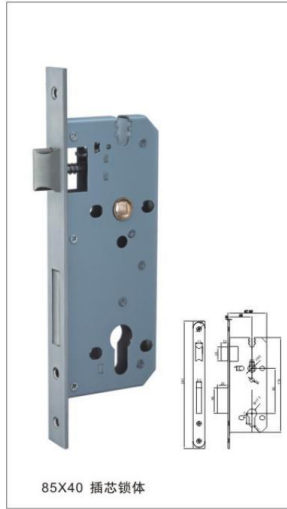

Moresky Hardware Door Lock

Catalog

Contact: manager@moresky.com
Add: No.901, Yinxiu road, Liyuan Industrial Zone, Wuxi, China
www.moresky.com
www.moresky.ca

Whatsapp

LOCK BODY SERIES

锁体系列

产品属性 Product features
材质: 不锈钢/铜
适合门厚: 35-50mm
锁体:
适用范围: 入户门、各种木质门
Material: stainless /brass
Door Thickness: 35-50mm
Lock body:
Features: A door,
all kinds of wooden door

A85X20 插芯锁体

A85X25 插芯锁体

A85X30 插芯锁体

A85X35 插芯锁体

LOCK BODY SERIES

LOCK BODY SERIES

LOCK BODY SERIES

锁体系列

产品属性 Product features

材质: 不锈钢/铜
 适合门厚: 35-50mm
 锁体:
 适用范围: 入户门、各种木质门
 Material: stainless /brass
 Door Thickness: 35-50mm
 Lock body:
 Features: A door,
 all kinds of wooden door

85X40 插芯锁体

85X45 3F插芯锁体

85X45 插芯锁体

85X45 3F插芯锁体

LOCK BODY SERIES

锁体系列

产品属性 Product features

材质: 不锈钢/铜
 适合门厚: 35-50mm
 锁体:
 适用范围: 入户门、各种木质门
 Material: stainless /brass
 Door Thickness: 35-50mm
 Lock body:
 Features: A door,
 all kinds of wooden door