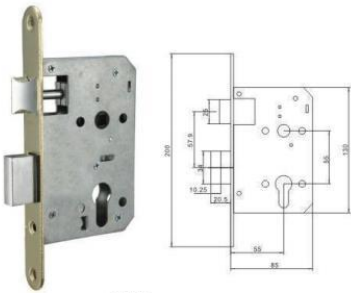

材质: 不锈钢/铜
 适合门厚: 35-50mm
 锁体:
 适用范围: 入户门、各种木质门
 Material: stainless /brass
 Door Thickness: 35-50mm
 Lock body:
 Features: A door,
 all kinds of wooden door

LOCK BODY SERIES

LOCK BODY SERIES

LOCK BODY SERIES

锁体系列

产品属性 Product features

材质: 锌/铁
 适合门厚: 35-50mm
 锁体:
 适用范围: 入户门、各种木质门
 Material: Size/iron
 Door Thickness: 35-50mm
 Lock body:
 Features: A door,
 all kinds of wooden door

85X45 插芯锁体

85X45 插芯锁体

70X40 插芯锁体

70X40 插芯锁体

LOCK BODY SERIES

锁体系列

产品属性 Product features

材质: 锌/铁
 适合门厚: 35-50mm
 锁体:
 适用范围: 入户门、各种木质门
 Material: Size/iron
 Door Thickness: 35-50mm
 Lock body:
 Features: A door,
 all kinds of wooden door

58X45 插芯锁体

58X45 插芯锁体

LOCK BODY SERIES

HIGH-QUALITY LOCK BODY

5555

9045J

9045-3M

9045A

252R