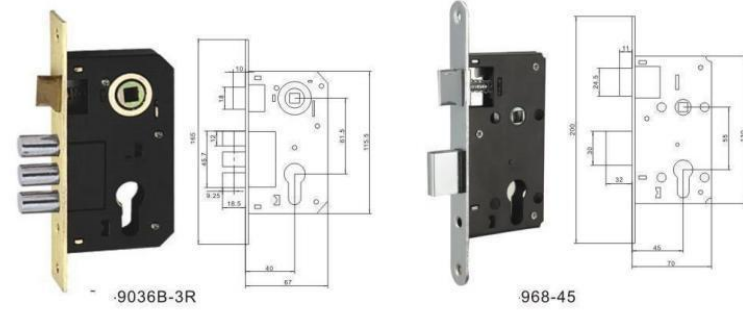

HIGH-QUALITY LOCK BODY

HIGH-QUALITY LOCK BODY