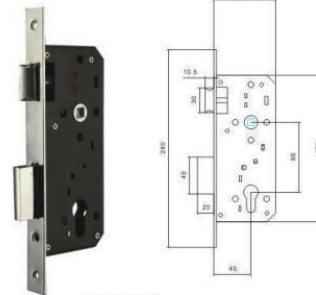

HIGH-QUALITY LOCK BODY

HIGH-QUALITY LOCK BODY

-8545Z