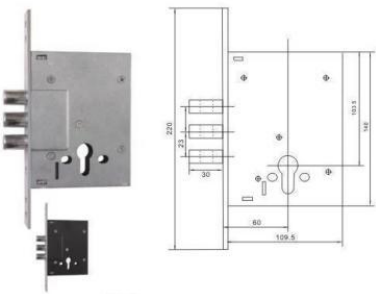

锁体系列

产品属性 Product features

材质: 锌/铁
 适合门厚: 35-50mm
 锁体:
 适用范围: 入户门、各种木质门
 Material: Size/iron
 Door Thickness: 35-50mm
 Lock body:
 Features: A door,
 all kinds of wooden door

85X45 插芯锁体

85X45 插芯锁体

70X40 插芯锁体

70X40 插芯锁体

LOCK BODY SERIES

锁体系列

产品属性 Product features

材质: 锌/铁
 适合门厚: 35-50mm
 锁体:
 适用范围: 入户门、各种木质门
 Material: Size/iron
 Door Thickness: 35-50mm
 Lock body:
 Features: A door,
 all kinds of wooden door

58X45 插芯锁体

58X45 插芯锁体

LOCK BODY SERIES

HIGH-QUALITY LOCK BODY

5555

9045J

9045-3M

9045A

252R