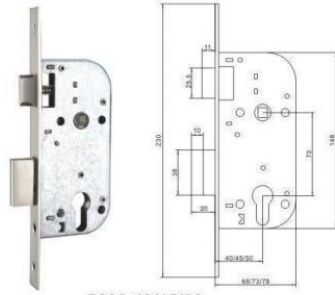

锁体系列

产品属性 Product features

材质: 锌/铁
 适合门厚: 35-50mm
 锁体:
 适用范围: 入户门、各种木质门
 Material: Size/iron
 Door Thickness: 35-50mm
 Lock body:
 Features: A door,
 all kinds of wooden door

85X45 插芯锁体

85X45 插芯锁体

70X40 插芯锁体

70X40 插芯锁体

LOCK BODY SERIES

锁体系列

产品属性 Product features

材质: 锌/铁
 适合门厚: 35-50mm
 锁体:
 适用范围: 入户门、各种木质门
 Material: Size/iron
 Door Thickness: 35-50mm
 Lock body:
 Features: A door,
 all kinds of wooden door

58X45 插芯锁体

58X45 插芯锁体

LOCK BODY SERIES

HIGH-QUALITY LOCK BODY

5555

9045J

9045-3M

9045A

252R

257

HIGH-QUALITY LOCK BODY

HIGH-QUALITY LOCK BODY

HIGH-QUALITY LOCK BODY

HIGH-QUALITY LOCK BODY

-7025-40/45/50

7025-45/50-3R

-150-45R