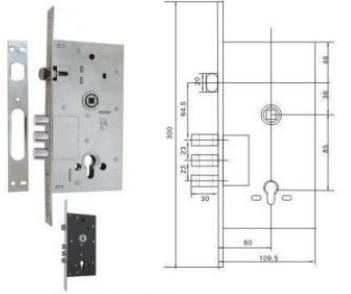

锁体系列

产品属性 Product features

材质: 锌/铁
 适合门厚: 35-50mm
 锁体:
 适用范围: 入户门、各种木质门
 Material: Size/iron
 Door Thickness: 35-50mm
 Lock body:
 Features: A door,
 all kinds of wooden door

85X45 插芯锁体

85X45 插芯锁体

70X40 插芯锁体

70X40 插芯锁体

LOCK BODY SERIES

锁体系列

产品属性 Product features

材质: 锌/铁
 适合门厚: 35-50mm
 锁体:
 适用范围: 入户门、各种木质门
 Material: Size/iron
 Door Thickness: 35-50mm
 Lock body:
 Features: A door,
 all kinds of wooden door

58X45 插芯锁体

58X45 插芯锁体

LOCK BODY SERIES

HIGH-QUALITY LOCK BODY

5555

9045J

9045-3M

9045A

252R