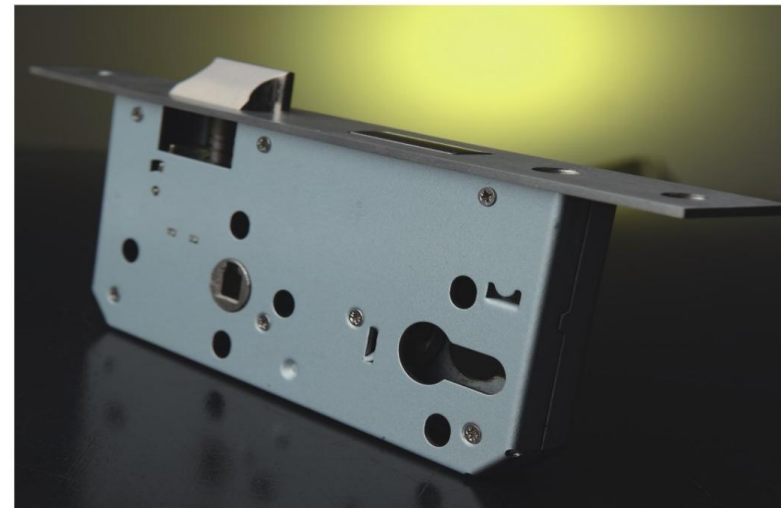

LOCK BODY SERIES

LOCK BODY SERIES

锁体系列

产品属性 Product features

材质: 锌/铁
适合门厚: 35-50mm
锁体:
适用范围: 入户门、各种木质门
Material: Size/iron
Door Thickness: 35-50mm
Lock body:
Features: A door,
all kinds of wooden door

LOCK BODY SERIES

锁体系列

产品属性 Product features

材质: 锌/铁
适合门厚: 35-50mm
锁体:
适用范围: 入户门、各种木质门
Material: Size/iron
Door Thickness: 35-50mm
Lock body:
Features: A door,
all kinds of wooden door

LOCK BODY SERIES