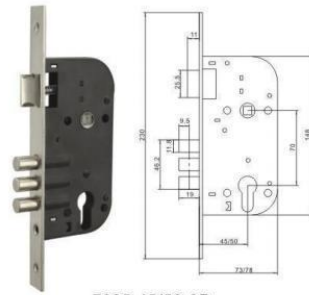

锁体系列

产品属性 Product features

材质: 锌/铁
 适合门厚: 35-50mm
 锁体:
 适用范围: 入户门、各种木质门
 Material: Size/iron
 Door Thickness: 35-50mm
 Lock body:
 Features: A door,
 all kinds of wooden door

85X45 插芯锁体

85X45 插芯锁体

70X40 插芯锁体

70X40 插芯锁体

LOCK BODY SERIES

锁体系列

产品属性 Product features

材质: 锌/铁
 适合门厚: 35-50mm
 锁体:
 适用范围: 入户门、各种木质门
 Material: Size/iron
 Door Thickness: 35-50mm
 Lock body:
 Features: A door,
 all kinds of wooden door

58X45 插芯锁体

58X45 插芯锁体

LOCK BODY SERIES

HIGH-QUALITY LOCK BODY

5555

9045J

9045-3M

9045A

252R

257

HIGH-QUALITY LOCK BODY

HIGH-QUALITY LOCK BODY

HIGH-QUALITY LOCK BODY

HIGH-QUALITY LOCK BODY

-7025-40/45/50

7025-45/50-3R

-150-45R