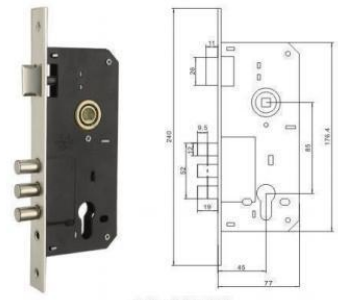

70X40 插芯锁体

LOCK BODY SERIES

锁体系列

产品属性 Product features

材质: 锌/铁
 适合门厚: 35-50mm
 锁体:
 适用范围: 入户门、各种木质门
 Material: Size/iron
 Door Thickness: 35-50mm
 Lock body:
 Features: A door,
 all kinds of wooden door

58X45 插芯锁体

06

HIGH-QUALITY LOCK BODY

HIGH-QUALITY LOCK BODY

510.35-R

-510.40-R

152-45

510.60-R

510.45-R