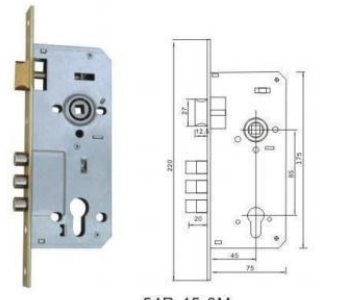

HIGH-QUALITY LOCK BODY

HIGH-QUALITY LOCK BODY

54R-45-3M