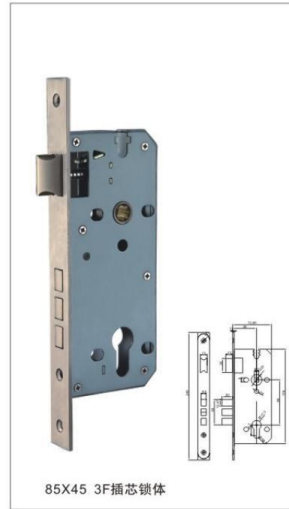

A85X20 插芯锁体

A85X25 插芯锁体

A85X30 插芯锁体

A85X35 插芯锁体

LOCK BODY SERIES

LOCK BODY SERIES

LOCK BODY SERIES

锁体系列

产品属性 Product features

材质: 不锈钢/铜
 适合门厚: 35-50mm
 锁体:
 适用范围: 入户门、各种木质门
 Material: stainless /brass
 Door Thickness: 35-50mm
 Lock body:
 Features: A door,
 all kinds of wooden door

85X40 插芯锁体

85X45 3F插芯锁体

85X45 插芯锁体

85X45 3F插芯锁体

LOCK BODY SERIES

锁体系列

产品属性 Product features

材质: 不锈钢/铜
 适合门厚: 35-50mm
 锁体:
 适用范围: 入户门、各种木质门
 Material: stainless /brass
 Door Thickness: 35-50mm
 Lock body:
 Features: A door,
 all kinds of wooden door

产品属性 Product features

材质: 不锈钢/铜
 适合门厚: 35-50mm
 锁体:
 适用范围: 入户门、各种木质门
 Material: stainless /brass
 Door Thickness: 35-50mm
 Lock body:
 Features: A door,
 all kinds of wooden door

LOCK BODY SERIES

锁体系列

产品属性 Product features