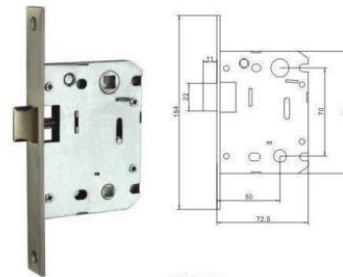

HIGH-QUALITY LOCK BODY

HIGH-QUALITY LOCK BODY

7050D