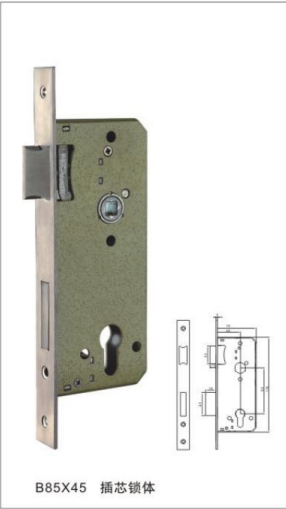

85X45 3F插芯锁体

LOCK BODY SERIES

锁体系列

产品属性 Product features

材质: 不锈钢/铜
 适合门厚: 35-50mm
 锁体:
 适用范围: 入户门、各种木质门
 Material: stainless /brass
 Door Thickness: 35-50mm
 Lock body:
 Features: A door,
 all kinds of wooden door

产品属性 Product features

材质: 不锈钢/铜
 适合门厚: 35-50mm
 锁体:
 适用范围: 入户门、各种木质门
 Material: stainless /brass
 Door Thickness: 35-50mm
 Lock body:
 Features: A door,
 all kinds of wooden door

LOCK BODY SERIES

锁体系列

产品属性 Product features

材质: 不锈钢/铜
 适合门厚: 35-50mm
 锁体:
 适用范围: 入户门、各种木质门
 Material: stainless /brass
 Door Thickness: 35-50mm
 Lock body:
 Features: A door,
 all kinds of wooden door

LOCK BODY SERIES

LOCK BODY SERIES

LOCK BODY SERIES

锁体系列

产品属性 Product features

材质: 锌/铁
 适合门厚: 35-50mm
 锁体:
 适用范围: 入户门、各种木质门
 Material: Size/iron
 Door Thickness: 35-50mm
 Lock body:
 Features: A door,
 all kinds of wooden door

85X45 插芯锁体

85X45 插芯锁体

70X40 插芯锁体