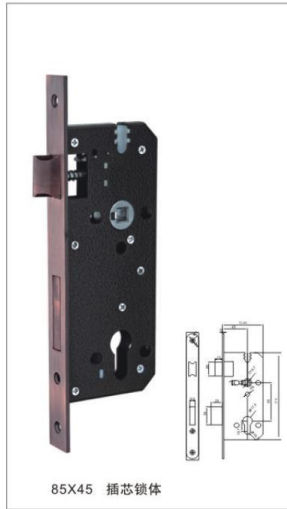

A85X20 插芯锁体

A85X25 插芯锁体

A85X30 插芯锁体

A85X35 插芯锁体

LOCK BODY SERIES

LOCK BODY SERIES

LOCK BODY SERIES

锁体系列

产品属性 Product features

材质: 不锈钢/铜
 适合门厚: 35-50mm
 锁体:
 适用范围: 入户门、各种木质门
 Material: stainless /brass
 Door Thickness: 35-50mm
 Lock body:
 Features: A door,
 all kinds of wooden door

85X40 插芯锁体

85X45 3F插芯锁体

85X45 插芯锁体

85X45 3F插芯锁体

LOCK BODY SERIES

锁体系列

产品属性 Product features

材质: 不锈钢/铜
 适合门厚: 35-50mm
 锁体:
 适用范围: 入户门、各种木质门
 Material: stainless /brass
 Door Thickness: 35-50mm
 Lock body:
 Features: A door,
 all kinds of wooden door

产品属性 Product features

材质: 不锈钢/铜
 适合门厚: 35-50mm
 锁体:
 适用范围: 入户门、各种木质门
 Material: stainless /brass
 Door Thickness: 35-50mm
 Lock body:
 Features: A door,
 all kinds of wooden door

LOCK BODY SERIES

锁体系列

产品属性 Product features