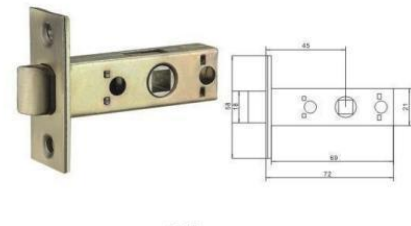

HIGH-QUALITY LOCK BODY

HIGH-QUALITY LOCK BODY

L45

06