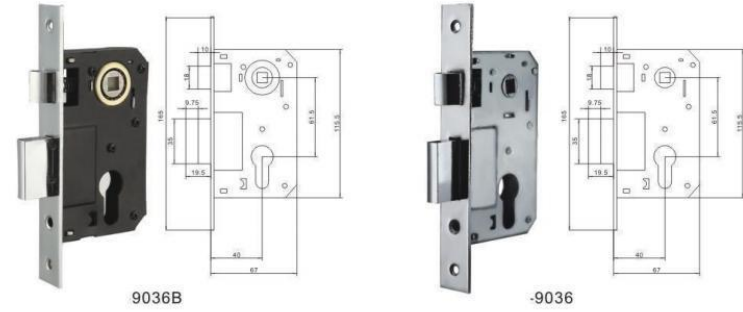

HIGH-QUALITY LOCK BODY

HIGH-QUALITY LOCK BODY