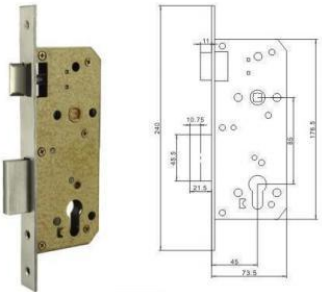

锁体系列

产品属性 Product features

材质: 锌/铁
 适合门厚: 35-50mm
 锁体:
 适用范围: 入户门、各种木质门
 Material: Size/iron
 Door Thickness: 35-50mm
 Lock body:
 Features: A door,
 all kinds of wooden door

85X45 插芯锁体

85X45 插芯锁体

70X40 插芯锁体

70X40 插芯锁体

LOCK BODY SERIES

锁体系列

产品属性 Product features

材质: 锌/铁
 适合门厚: 35-50mm
 锁体:
 适用范围: 入户门、各种木质门
 Material: Size/iron
 Door Thickness: 35-50mm
 Lock body:
 Features: A door,
 all kinds of wooden door

58X45 插芯锁体

58X45 插芯锁体

LOCK BODY SERIES

HIGH-QUALITY LOCK BODY

5555

9045J

9045-3M

9045A

252R

257

HIGH-QUALITY LOCK BODY

HIGH-QUALITY LOCK BODY

HIGH-QUALITY LOCK BODY

HIGH-QUALITY LOCK BODY

-7025-40/45/50

7025-45/50-3R

-150-45R