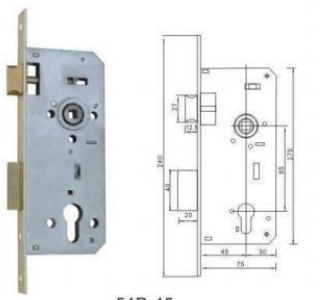

HIGH-QUALITY LOCK BODY

HIGH-QUALITY LOCK BODY

54R-45