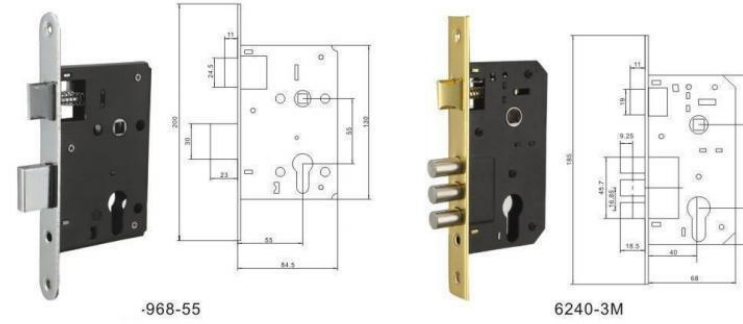

HIGH-QUALITY LOCK BODY

HIGH-QUALITY LOCK BODY