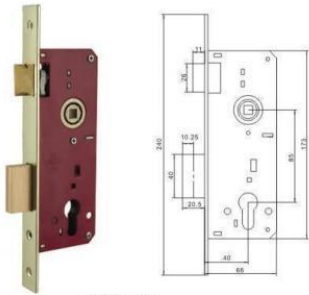

HIGH-QUALITY LOCK BODY

HIGH-QUALITY LOCK BODY

152R-40