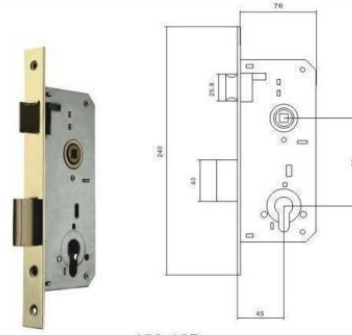

锁体系列

产品属性 Product features

材质: 锌/铁
 适合门厚: 35-50mm
 锁体:
 适用范围: 入户门、各种木质门
 Material: Size/iron
 Door Thickness: 35-50mm
 Lock body:
 Features: A door,
 all kinds of wooden door

85X45 插芯锁体

85X45 插芯锁体

70X40 插芯锁体

70X40 插芯锁体

LOCK BODY SERIES

锁体系列

产品属性 Product features

材质: 锌/铁
 适合门厚: 35-50mm
 锁体:
 适用范围: 入户门、各种木质门
 Material: Size/iron
 Door Thickness: 35-50mm
 Lock body:
 Features: A door,
 all kinds of wooden door

58X45 插芯锁体

58X45 插芯锁体

LOCK BODY SERIES

HIGH-QUALITY LOCK BODY

5555

9045J

9045-3M

9045A

252R

257

HIGH-QUALITY LOCK BODY

HIGH-QUALITY LOCK BODY

HIGH-QUALITY LOCK BODY

HIGH-QUALITY LOCK BODY

-7025-40/45/50

7025-45/50-3R

-150-45R