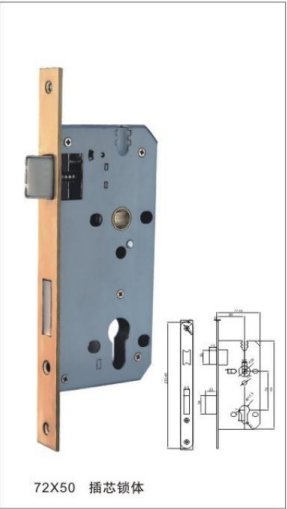

85X45 3F插芯锁体

LOCK BODY SERIES

锁体系列

产品属性 Product features

材质: 不锈钢/铜
 适合门厚: 35-50mm
 锁体:
 适用范围: 入户门、各种木质门
 Material: stainless /brass
 Door Thickness: 35-50mm
 Lock body:
 Features: A door,
 all kinds of wooden door

产品属性 Product features

材质: 不锈钢/铜
 适合门厚: 35-50mm
 锁体:
 适用范围: 入户门、各种木质门
 Material: stainless /brass
 Door Thickness: 35-50mm
 Lock body:
 Features: A door,
 all kinds of wooden door

LOCK BODY SERIES

锁体系列

产品属性 Product features

材质: 不锈钢/铜
 适合门厚: 35-50mm
 锁体:
 适用范围: 入户门、各种木质门
 Material: stainless /brass
 Door Thickness: 35-50mm
 Lock body:
 Features: A door,
 all kinds of wooden door

LOCK BODY SERIES

LOCK BODY SERIES

LOCK BODY SERIES

锁体系列

产品属性 Product features

材质: 锌/铁
 适合门厚: 35-50mm
 锁体:
 适用范围: 入户门、各种木质门
 Material: Size/iron
 Door Thickness: 35-50mm
 Lock body:
 Features: A door,
 all kinds of wooden door

85X45 插芯锁体

85X45 插芯锁体

70X40 插芯锁体