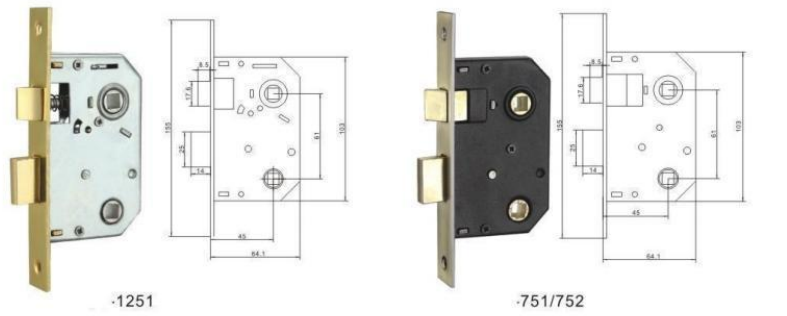

HIGH-QUALITY LOCK BODY

HIGH-QUALITY LOCK BODY