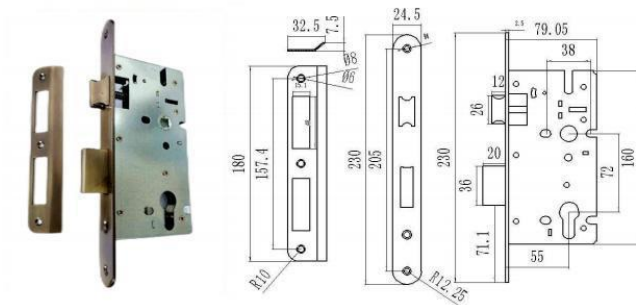

HIGH-QUALITY LOCK BODY

HIGH-QUALITY LOCK BODY

05