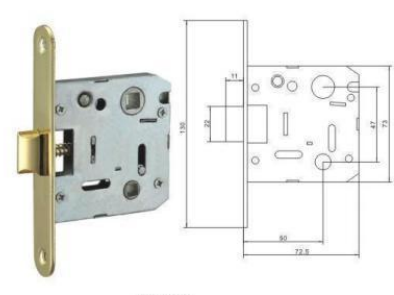

HIGH-QUALITY LOCK BODY

HIGH-QUALITY LOCK BODY

5047D