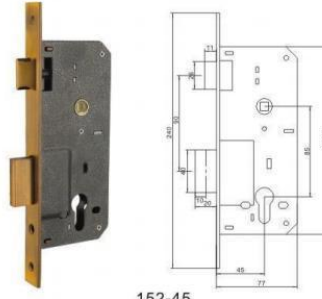

锁体系列

产品属性 Product features

材质: 锌/铁
 适合门厚: 35-50mm
 锁体:
 适用范围: 入户门、各种木质门
 Material: Size/iron
 Door Thickness: 35-50mm
 Lock body:
 Features: A door,
 all kinds of wooden door

85X45 插芯锁体

85X45 插芯锁体

70X40 插芯锁体

70X40 插芯锁体

LOCK BODY SERIES

锁体系列

产品属性 Product features

材质: 锌/铁
 适合门厚: 35-50mm
 锁体:
 适用范围: 入户门、各种木质门
 Material: Size/iron
 Door Thickness: 35-50mm
 Lock body:
 Features: A door,
 all kinds of wooden door

58X45 插芯锁体

06

HIGH-QUALITY LOCK BODY

HIGH-QUALITY LOCK BODY

510.35-R

-510.40-R

152-45

510.60-R

510.45-R