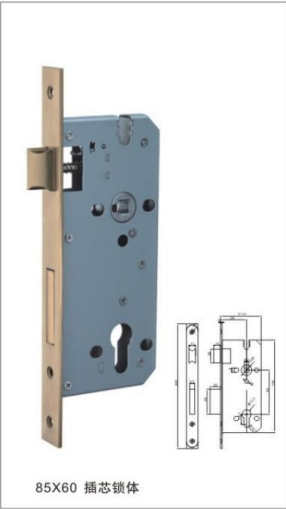

产品属性 Product features

材质: 不锈钢/铜
 适合门厚: 35-50mm
 锁体:
 适用范围: 入户门、各种木质门
 Material: stainless /brass
 Door Thickness: 35-50mm
 Lock body:
 Features: A door,
 all kinds of wooden door

85X40 插芯锁体

85X45 3F插芯锁体

85X45 插芯锁体

85X45 3F插芯锁体

LOCK BODY SERIES

锁体系列

产品属性 Product features

材质: 不锈钢/铜
 适合门厚: 35-50mm
 锁体:
 适用范围: 入户门、各种木质门
 Material: stainless /brass
 Door Thickness: 35-50mm
 Lock body:
 Features: A door,
 all kinds of wooden door

85X45 3F插芯锁体

85X50 插芯锁体

85X50 插芯锁体

85X50 3F插芯锁体

LOCK BODY SERIES

LOCK BODY SERIES

LOCK BODY SERIES

锁体系列

产品属性 Product features

材质: 不锈钢/铜
 适合门厚: 35-50mm
 锁体:
 适用范围: 入户门、各种木质门
 Material: stainless /brass
 Door Thickness: 35-50mm
 Lock body:
 Features: A door,
 all kinds of wooden door

LOCK BODY SERIES

锁体系列

产品属性 Product features