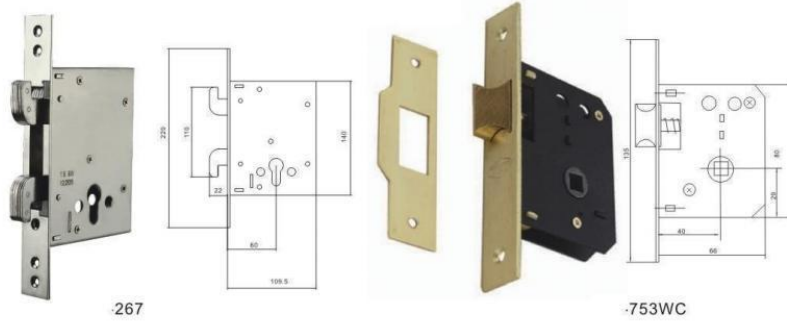

HIGH-QUALITY LOCK BODY

HIGH-QUALITY LOCK BODY