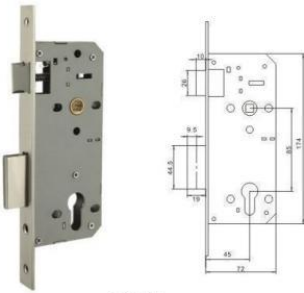

锁体系列

产品属性 Product features

材质: 锌/铁
 适合门厚: 35-50mm
 锁体:
 适用范围: 入户门、各种木质门
 Material: Size/iron
 Door Thickness: 35-50mm
 Lock body:
 Features: A door,
 all kinds of wooden door

85X45 插芯锁体

85X45 插芯锁体

70X40 插芯锁体

70X40 插芯锁体

LOCK BODY SERIES

锁体系列

产品属性 Product features

材质: 锌/铁
 适合门厚: 35-50mm
 锁体:
 适用范围: 入户门、各种木质门
 Material: Size/iron
 Door Thickness: 35-50mm
 Lock body:
 Features: A door,
 all kinds of wooden door

58X45 插芯锁体

58X45 插芯锁体

LOCK BODY SERIES

HIGH-QUALITY LOCK BODY

5555

9045J

9045-3M

9045A

252R

257

HIGH-QUALITY LOCK BODY

HIGH-QUALITY LOCK BODY

HIGH-QUALITY LOCK BODY

HIGH-QUALITY LOCK BODY

-7025-40/45/50

7025-45/50-3R

-150-45R