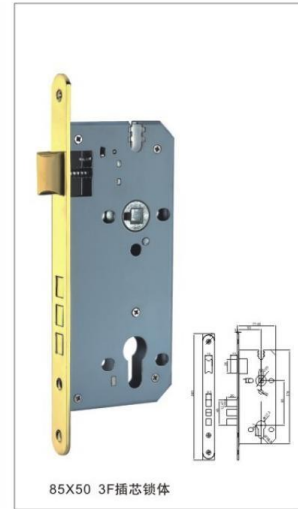

产品属性 Product features

材质: 不锈钢/铜
 适合门厚: 35-50mm
 锁体:
 适用范围: 入户门、各种木质门
 Material: stainless /brass
 Door Thickness: 35-50mm
 Lock body:
 Features: A door,
 all kinds of wooden door

85X40 插芯锁体

85X45 3F插芯锁体

85X45 插芯锁体

85X45 3F插芯锁体

LOCK BODY SERIES

锁体系列

产品属性 Product features

材质: 不锈钢/铜
 适合门厚: 35-50mm
 锁体:
 适用范围: 入户门、各种木质门
 Material: stainless /brass
 Door Thickness: 35-50mm
 Lock body:
 Features: A door,
 all kinds of wooden door

85X45 3F插芯锁体

85X50 插芯锁体

85X50 插芯锁体

85X50 3F插芯锁体

LOCK BODY SERIES

LOCK BODY SERIES

LOCK BODY SERIES

锁体系列

产品属性 Product features

材质: 不锈钢/铜
 适合门厚: 35-50mm
 锁体:
 适用范围: 入户门、各种木质门
 Material: stainless /brass
 Door Thickness: 35-50mm
 Lock body:
 Features: A door,
 all kinds of wooden door

LOCK BODY SERIES

锁体系列

产品属性 Product features