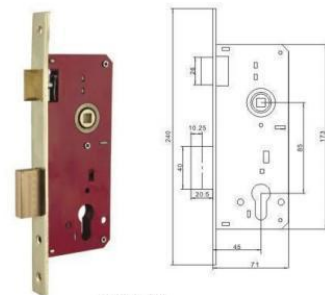

HIGH-QUALITY LOCK BODY

HIGH-QUALITY LOCK BODY

-152R-45