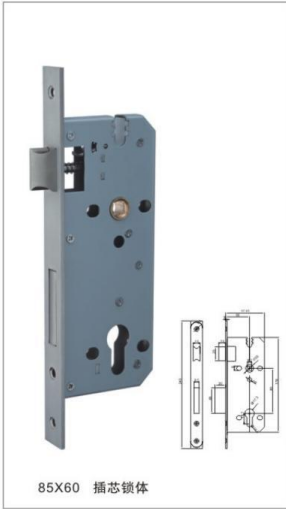

产品属性 Product features

材质: 不锈钢/铜
 适合门厚: 35-50mm
 锁体:
 适用范围: 入户门、各种木质门
 Material: stainless /brass
 Door Thickness: 35-50mm
 Lock body:
 Features: A door,
 all kinds of wooden door

85X40 插芯锁体

85X45 3F插芯锁体

85X45 插芯锁体

85X45 3F插芯锁体

LOCK BODY SERIES

锁体系列

产品属性 Product features

材质: 不锈钢/铜
 适合门厚: 35-50mm
 锁体:
 适用范围: 入户门、各种木质门
 Material: stainless /brass
 Door Thickness: 35-50mm
 Lock body:
 Features: A door,
 all kinds of wooden door

85X45 3F插芯锁体

85X50 插芯锁体

85X50 插芯锁体

85X50 3F插芯锁体

LOCK BODY SERIES

LOCK BODY SERIES

LOCK BODY SERIES

锁体系列

产品属性 Product features

材质: 不锈钢/铜
 适合门厚: 35-50mm
 锁体:
 适用范围: 入户门、各种木质门
 Material: stainless /brass
 Door Thickness: 35-50mm
 Lock body:
 Features: A door,
 all kinds of wooden door

LOCK BODY SERIES

锁体系列

产品属性 Product features