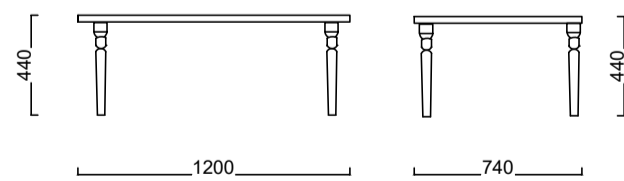

POUFFE

BENCH

WARDROBE

NIGHT STAND

TV SUB MODEL

COFFE TABLE

SOFA

ARMCHAIR