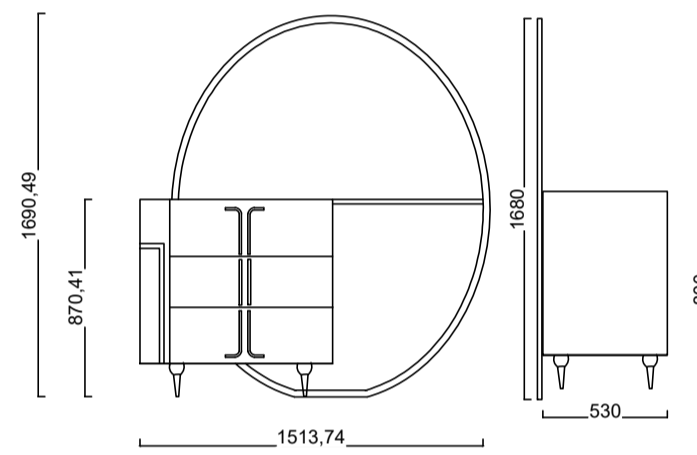

ARYA

CONSOLE

TV TOP MODEL

SHOWCASE

TABLE

CHAIR

BEDSTEAD

DRESSER