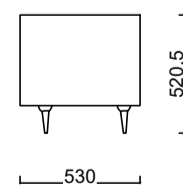

POUFFE

BENCH

WARDROBE

NIGHT STAND

TV SUB MODEL

COFFE TABLE

SOFA

ARMCHAIR