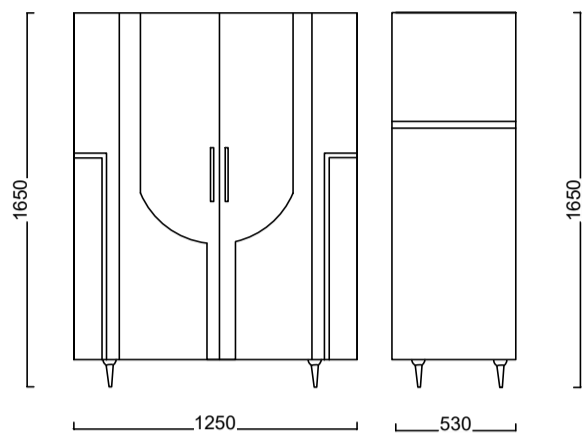

ARYA

CONSOLE

TV TOP MODEL

SHOWCASE

TABLE

CHAIR

BEDSTEAD

DRESSER