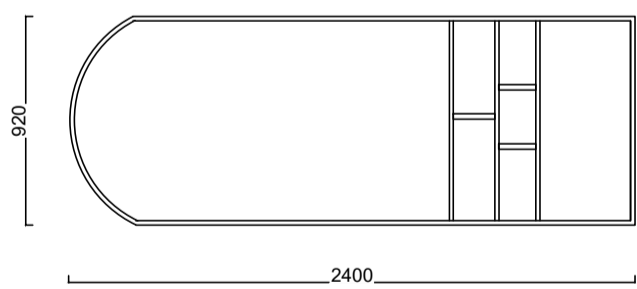

POUFFE

BENCH

WARDROBE

NIGHT STAND

TV SUB MODEL

COFFE TABLE

SOFA

ARMCHAIR