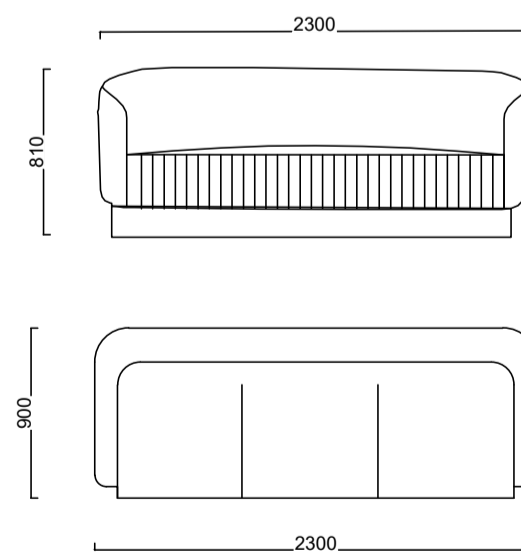

POUFFE

BENCH

WARDROBE

NIGHT STAND

TV SUB MODEL

COFFE TABLE

SOFA

ARMCHAIR