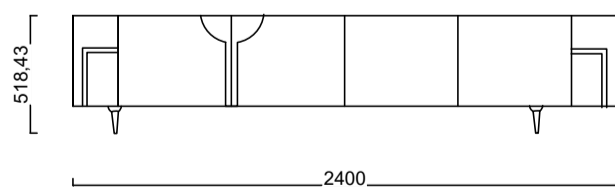

POUFFE

BENCH

WARDROBE

NIGHT STAND

TV SUB MODEL

COFFE TABLE

SOFA

ARMCHAIR