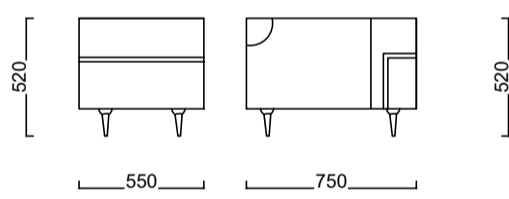

POUFFE

BENCH

WARDROBE

NIGHT STAND

TV SUB MODEL

COFFE TABLE

SOFA

ARMCHAIR