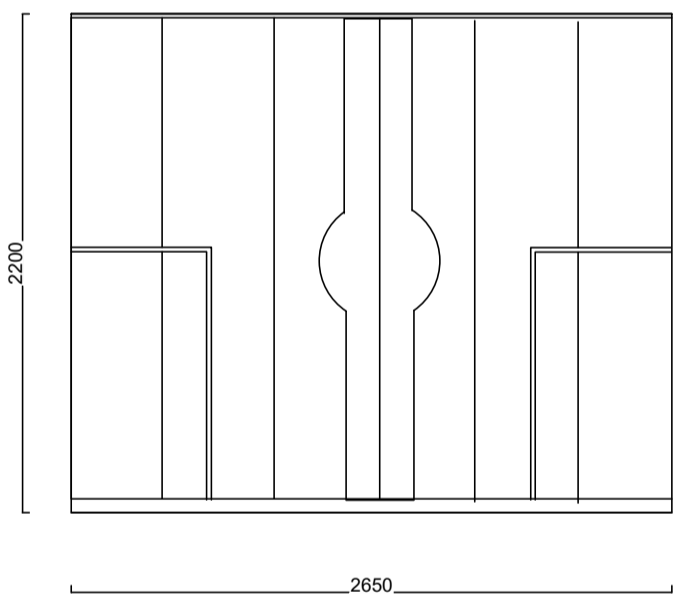

WARDROBE

NIGHT STAND