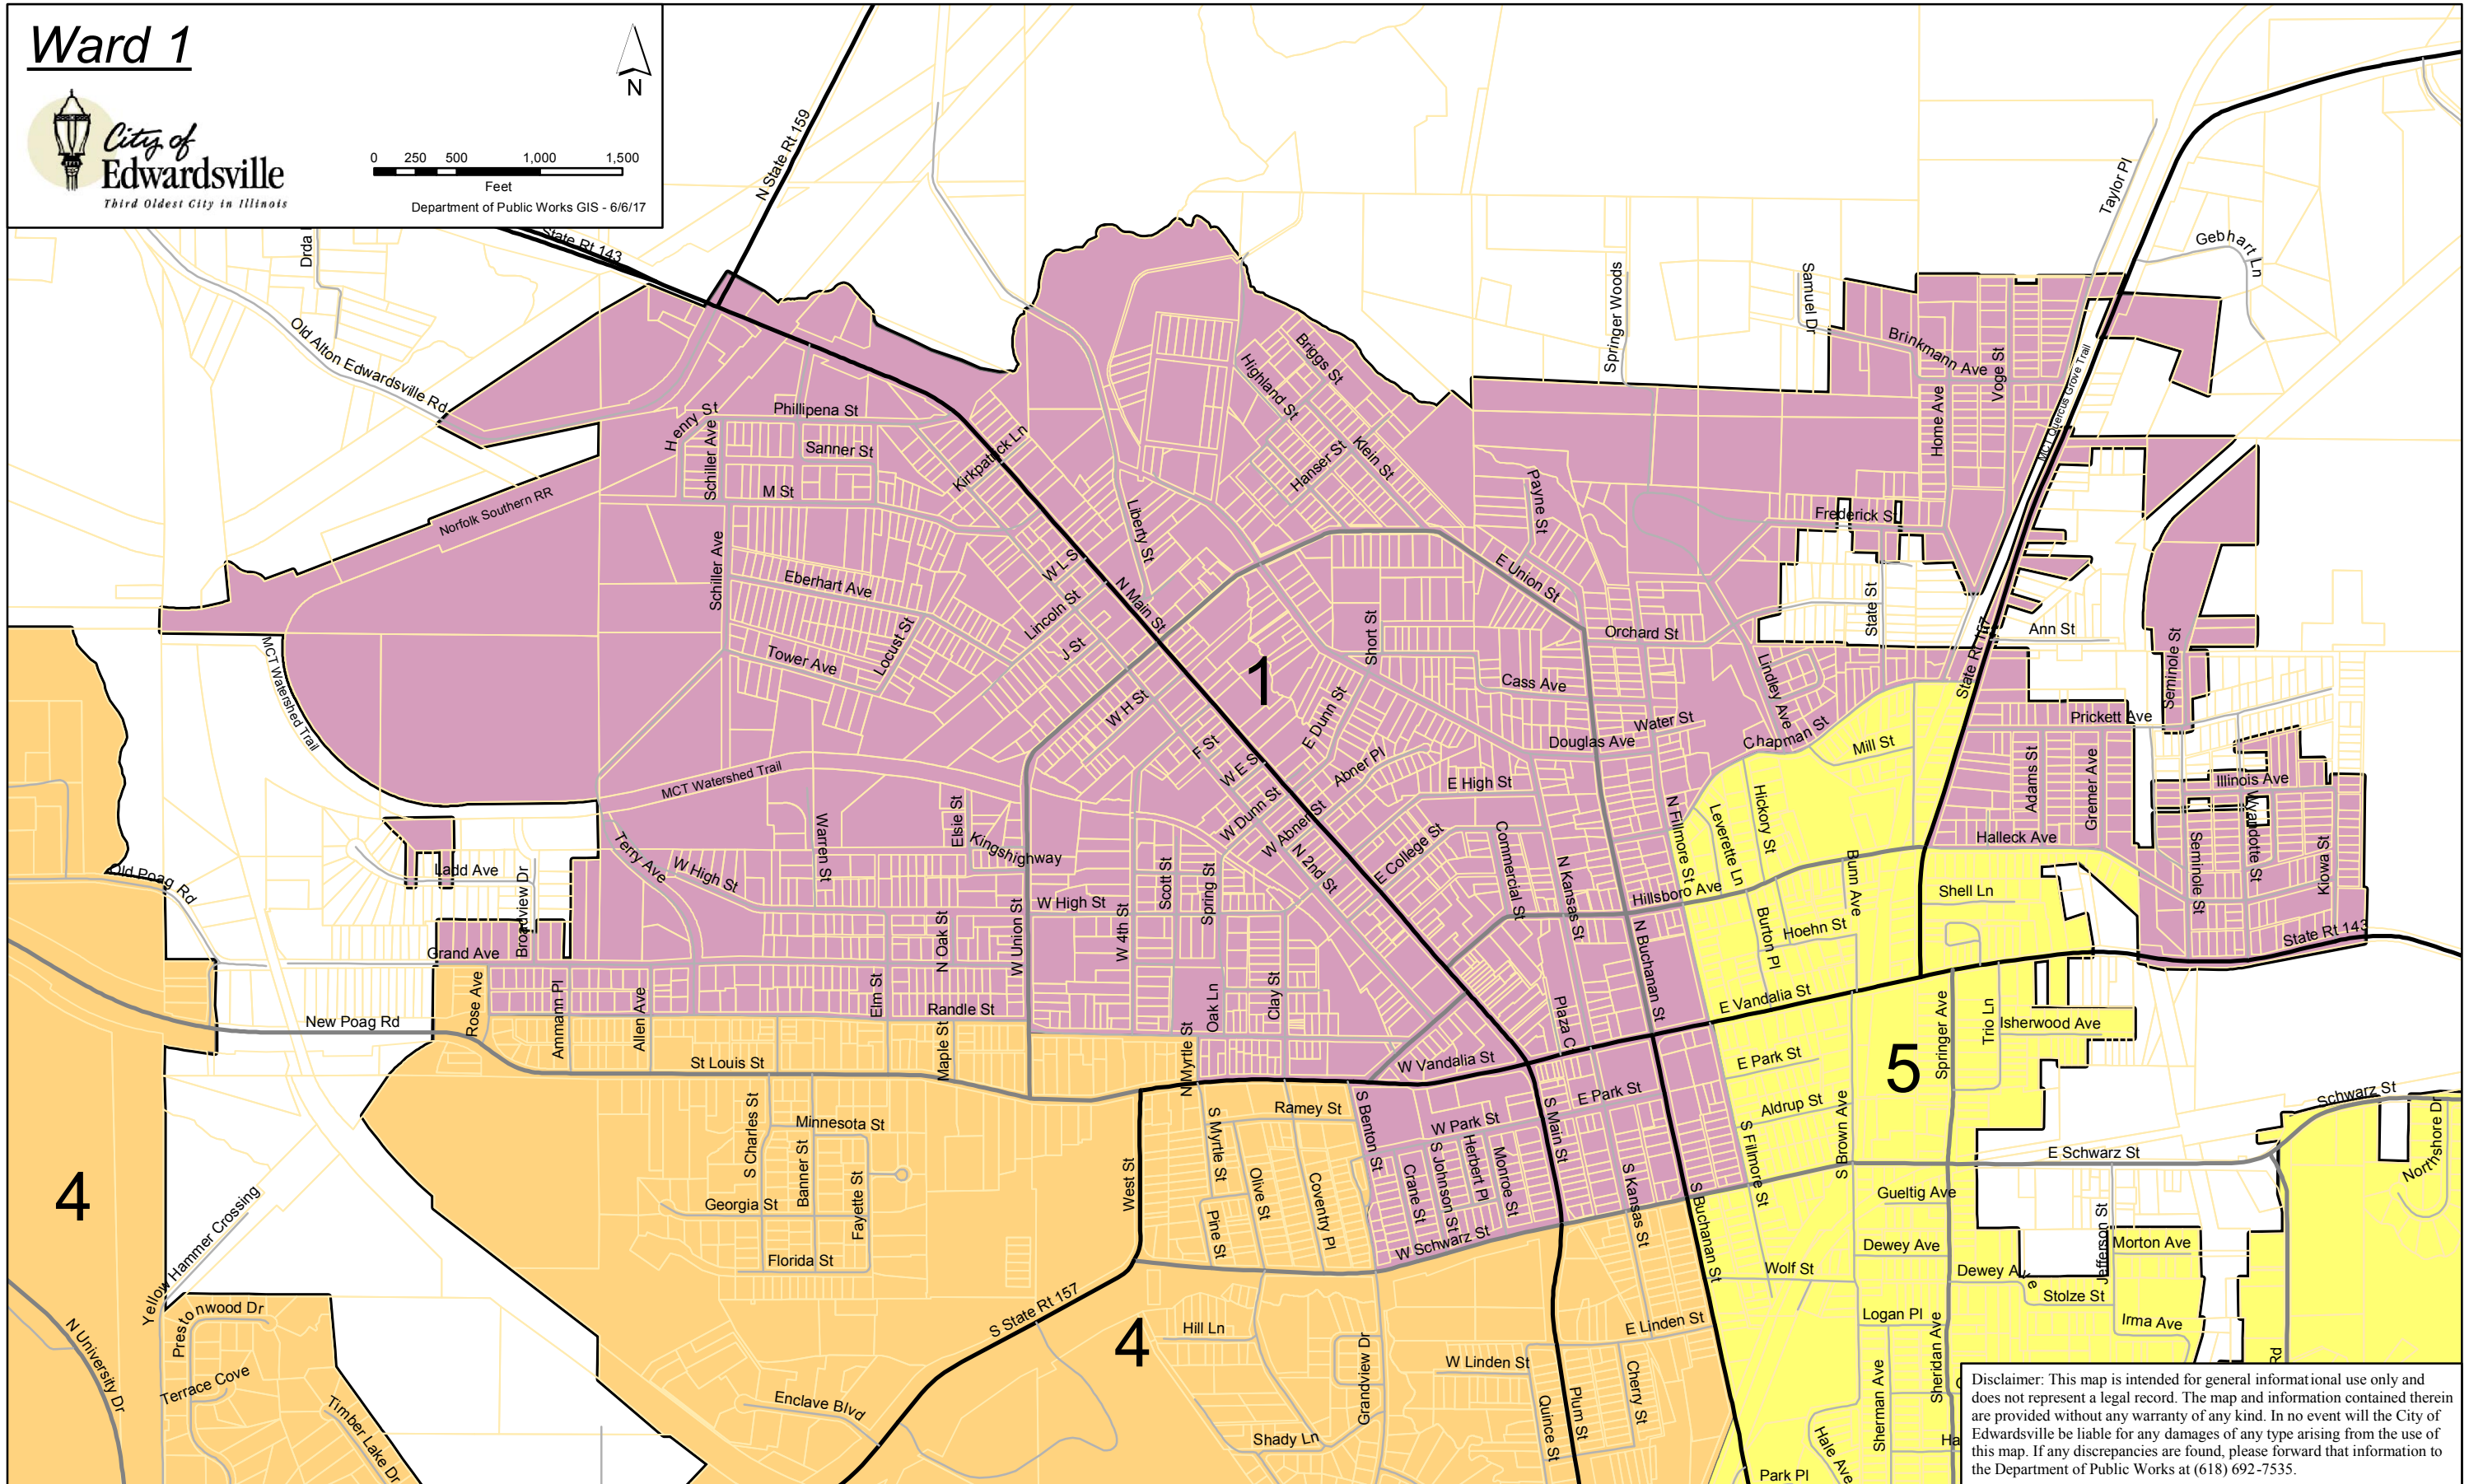

Ward 1

Department of Public Works GIS - 6/6/17

Disclaimer: This map is intended for general informational use only and does not represent a legal record. The map and information contained therein are provided without any warranty of any kind. In no event will the City of Edwardsville be liable for any damages of any type arising from the use of this map. If any discrepancies are found, please forward that information to the Department of Public Works at (618) 692-7535.