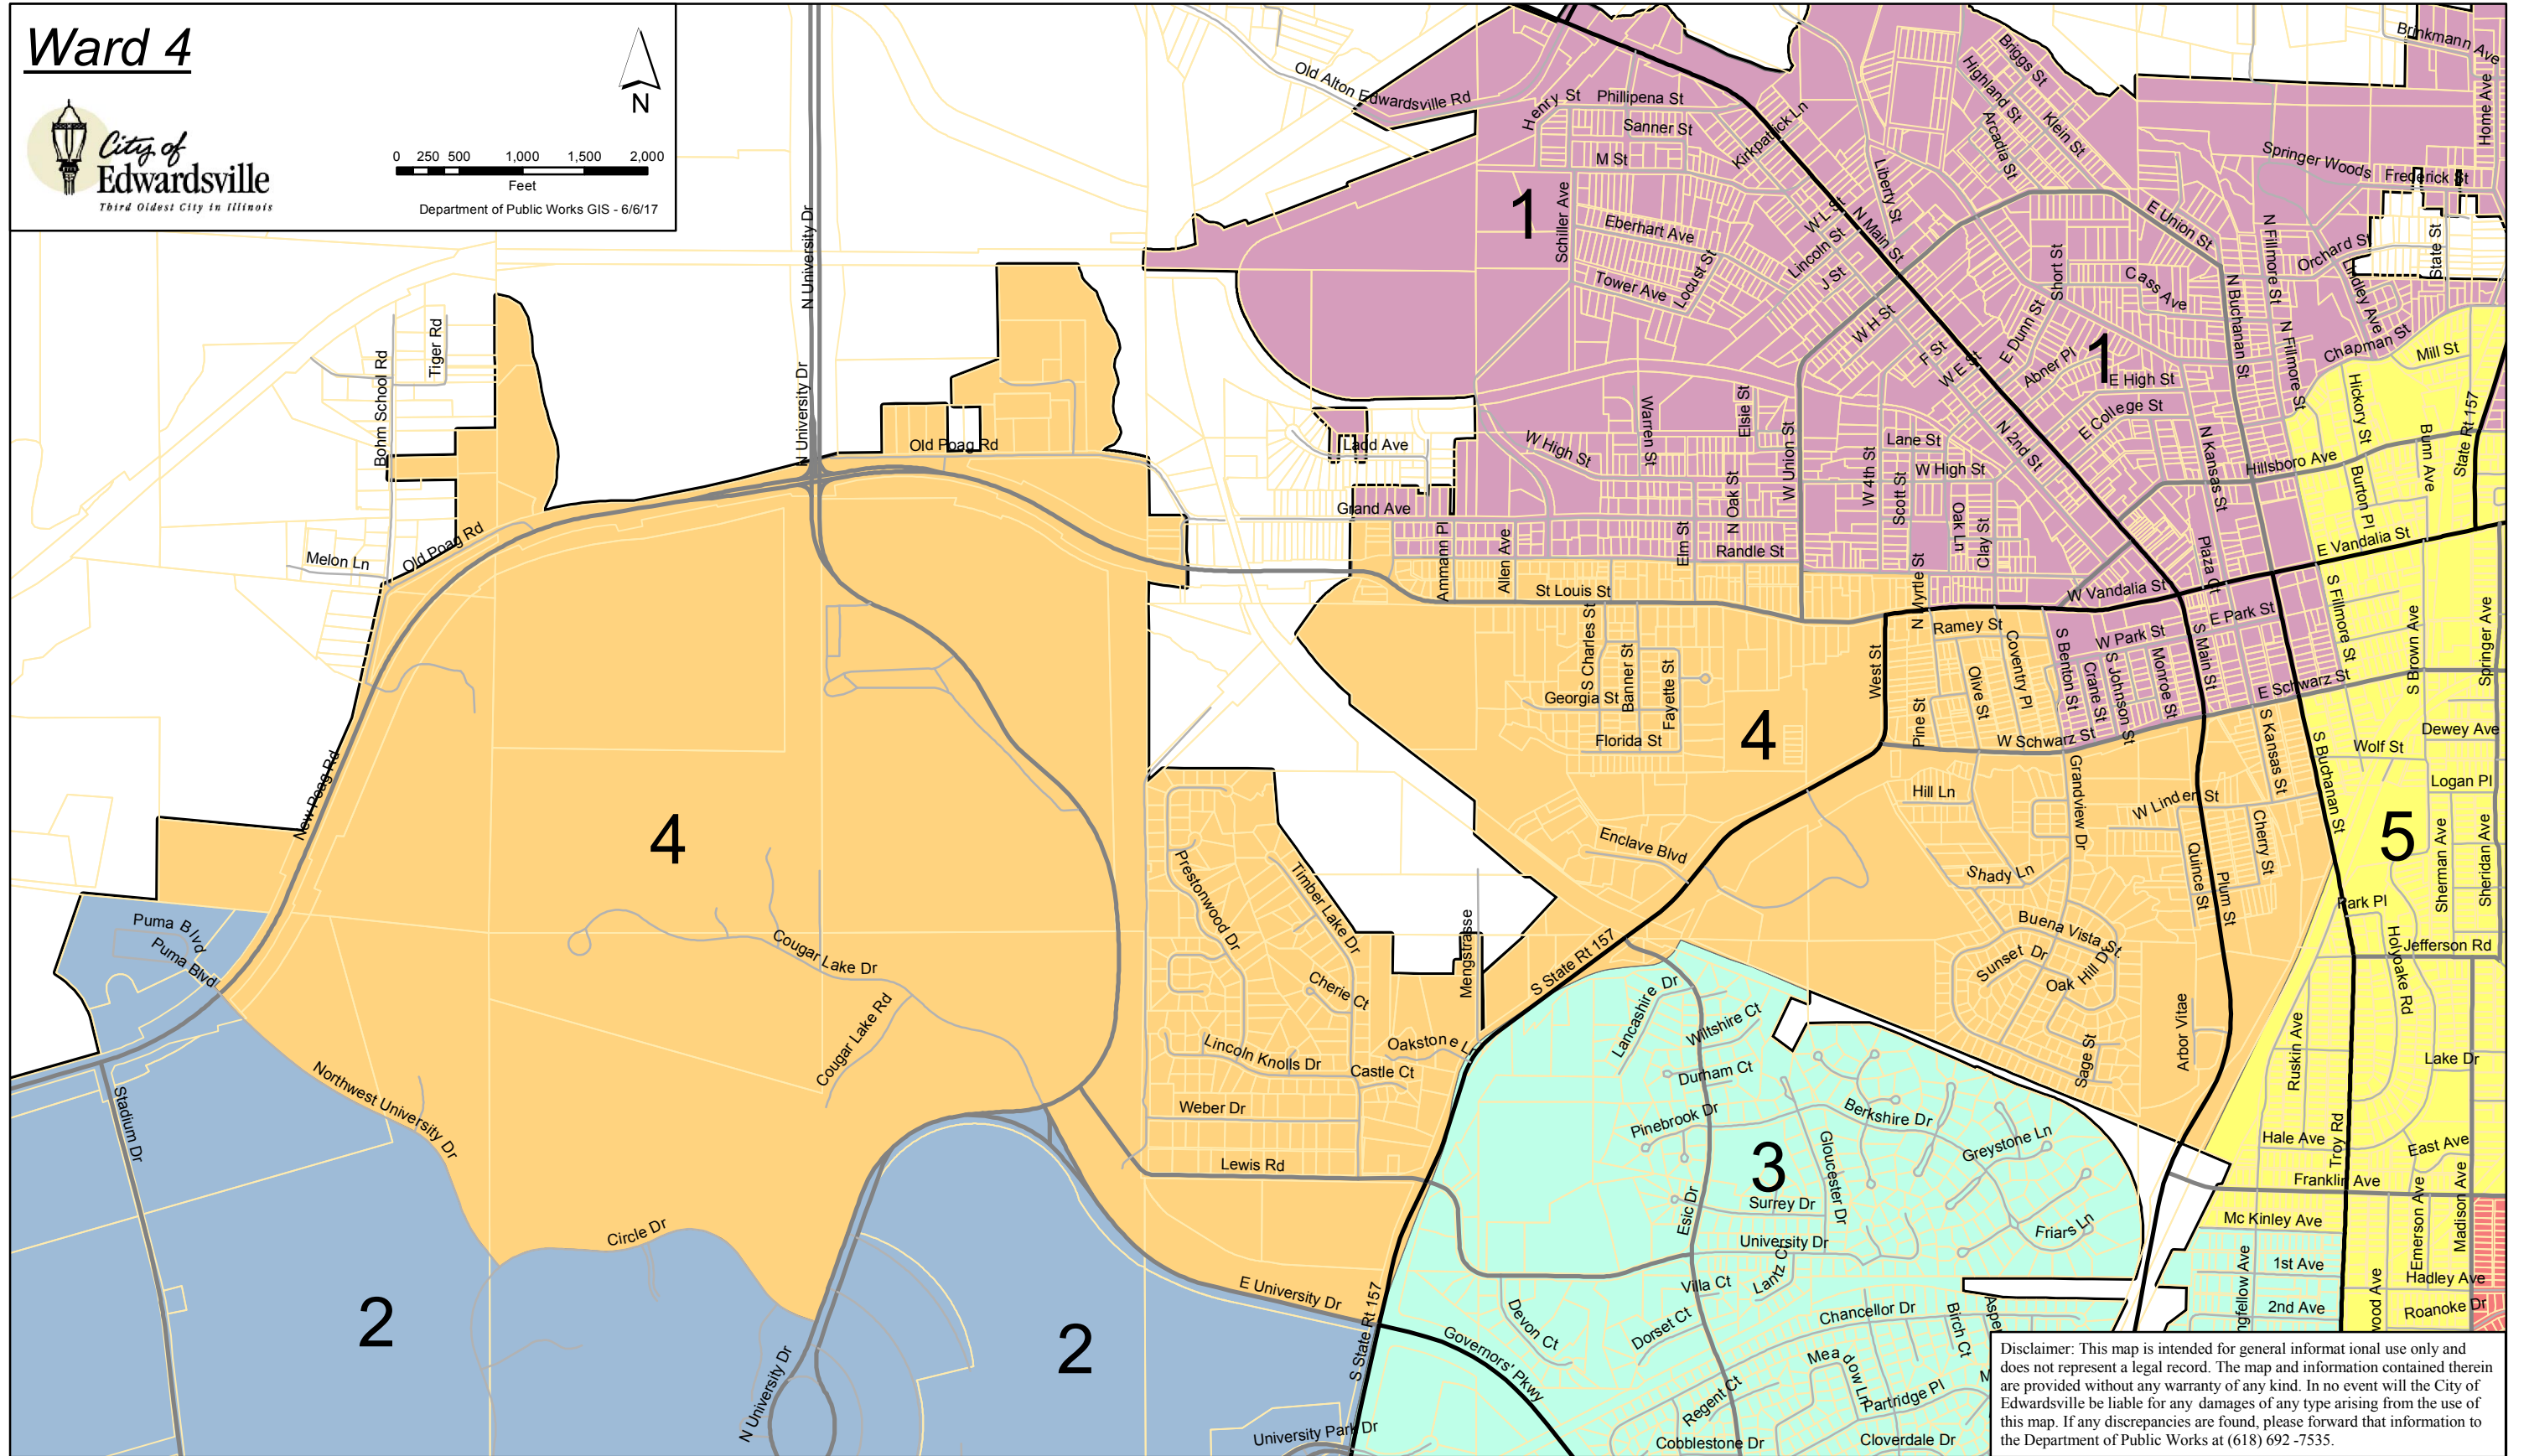

Ward 4

Disclaimer: This map is intended for general informational use only and does not represent a legal record. The map and information contained therein are provided without any warranty of any kind. In no event will the City of Edwardsville be liable for any damages of any type arising from the use of this map. If any discrepancies are found, please forward that information to the Department of Public Works at (618) 692-7535.