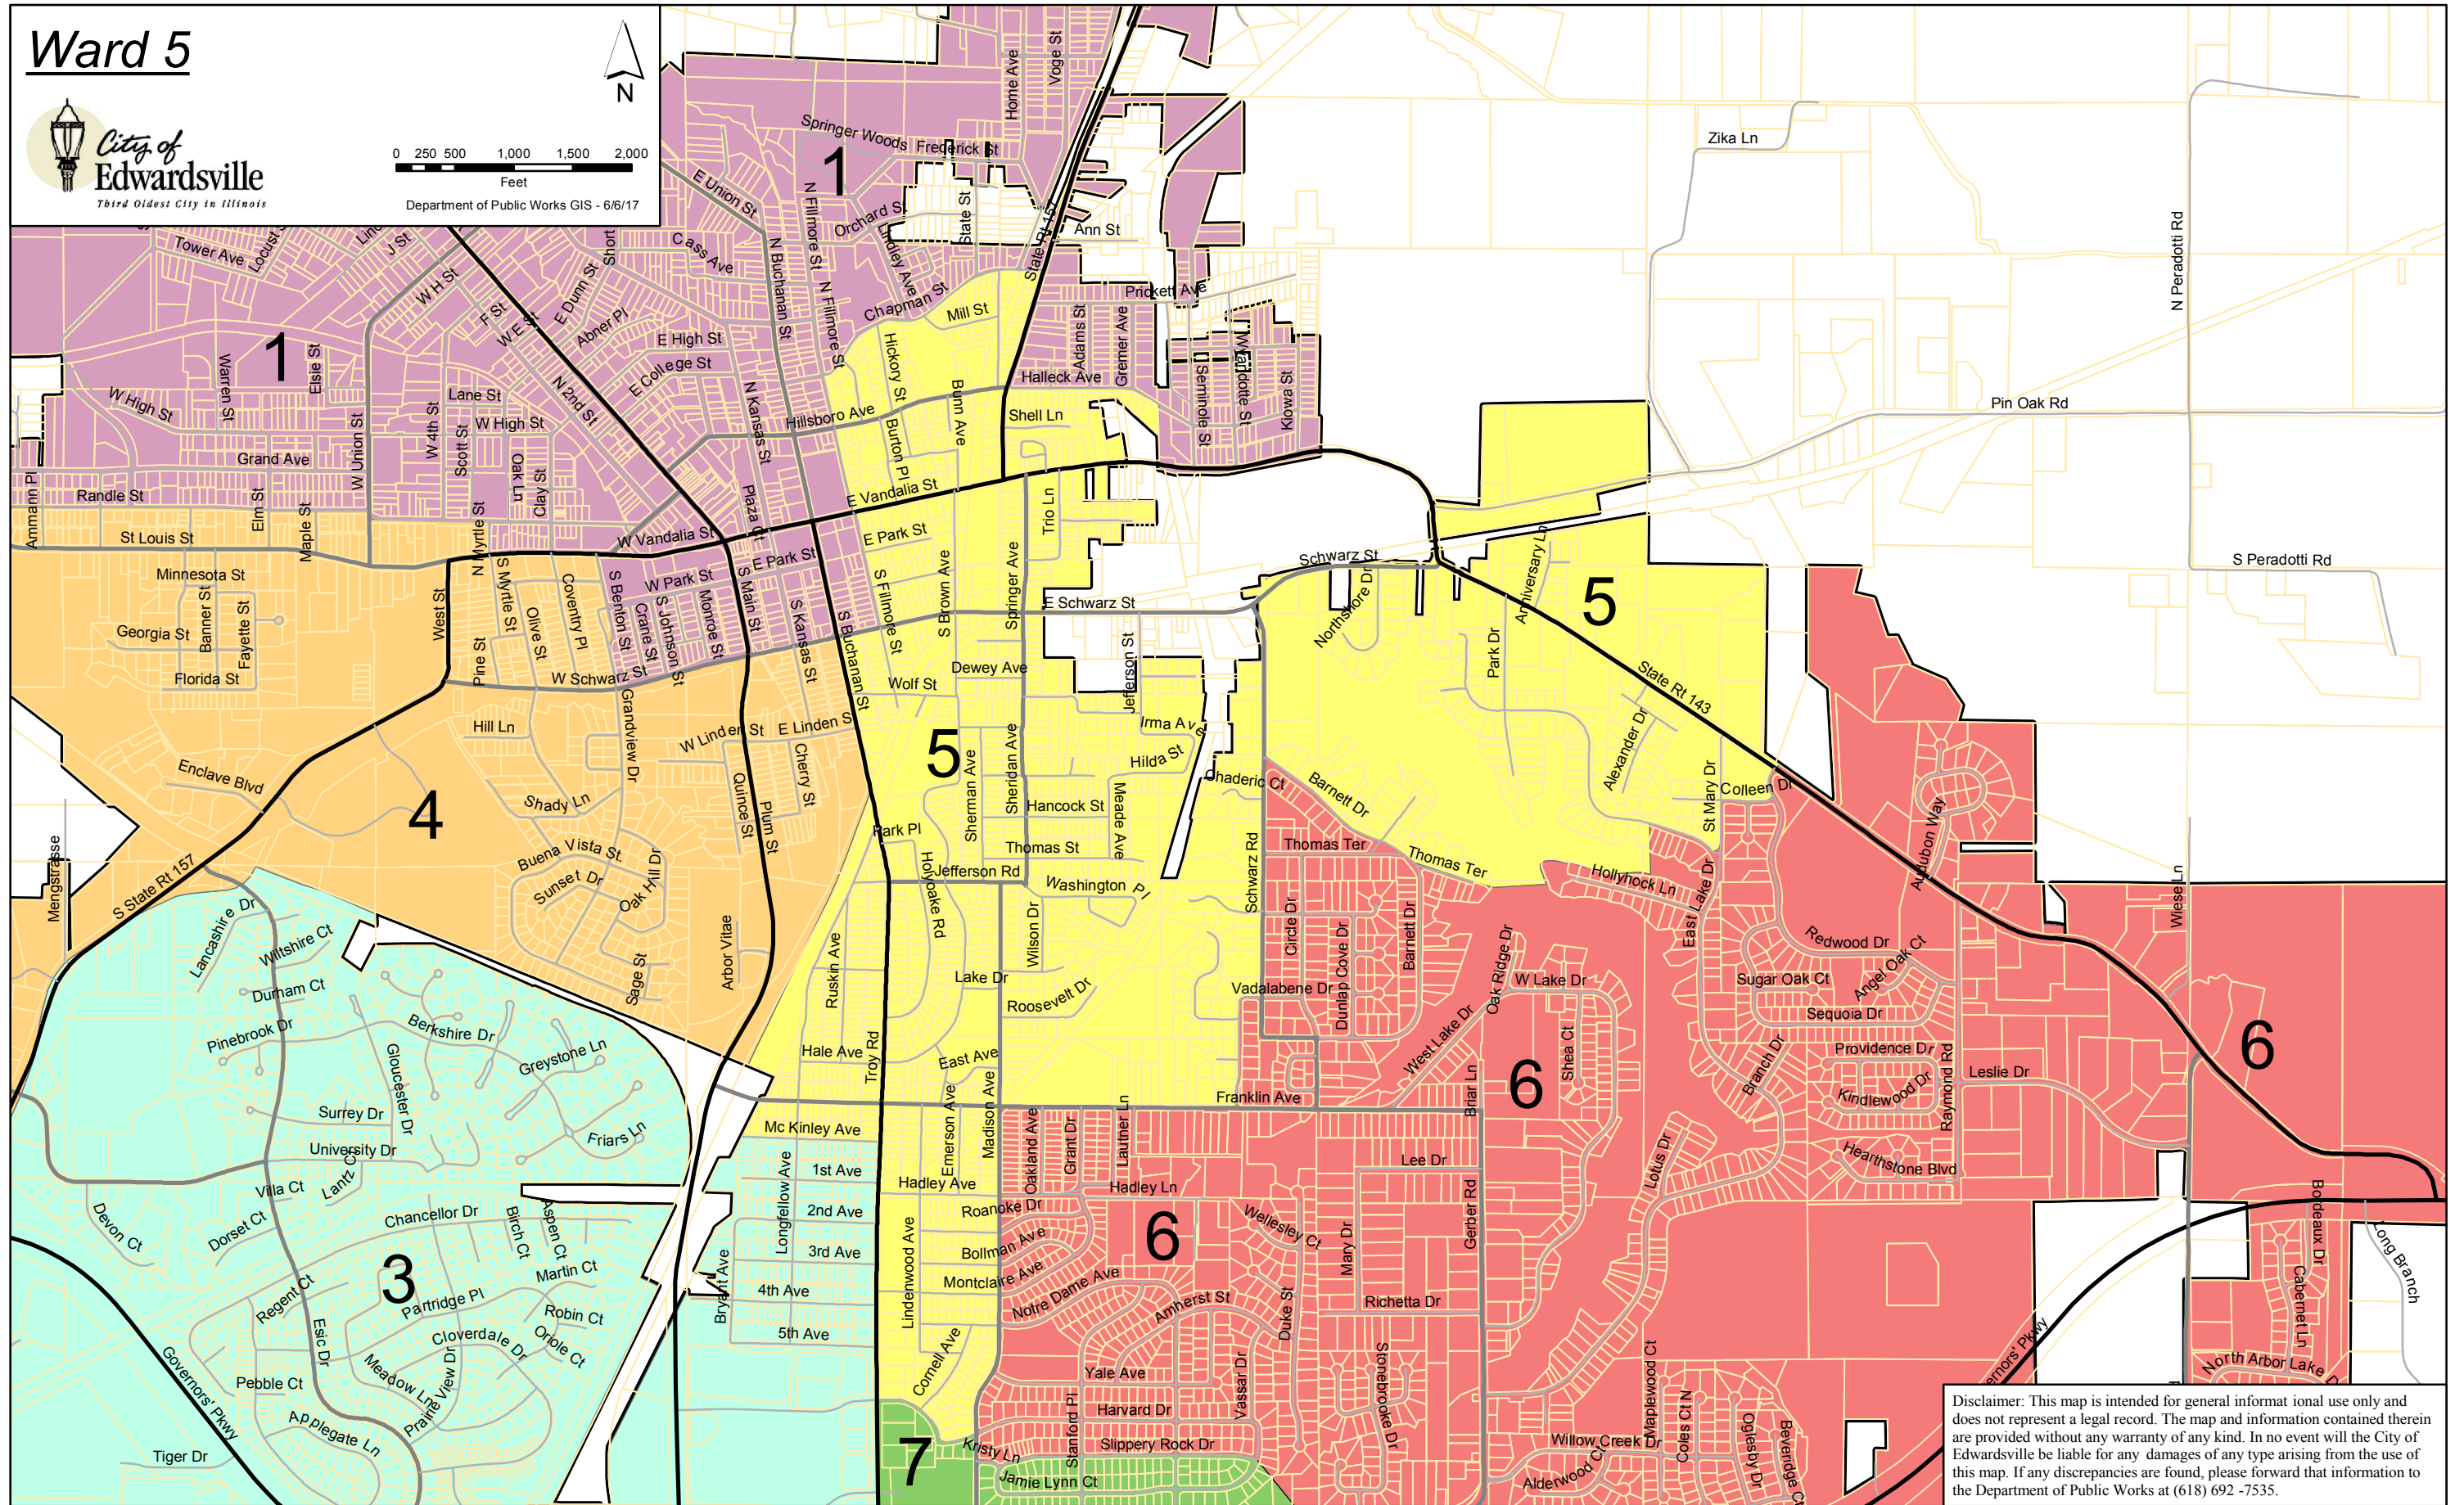

Ward 5

Disclaimer: This map is intended for general informational use only and does not represent a legal record. The map and information contained therein are provided without any warranty of any kind. In no event will the City of Edwardsville be liable for any damages of any type arising from the use of this map. If any discrepancies are found, please forward that information to the Department of Public Works at (618) 692-7535.