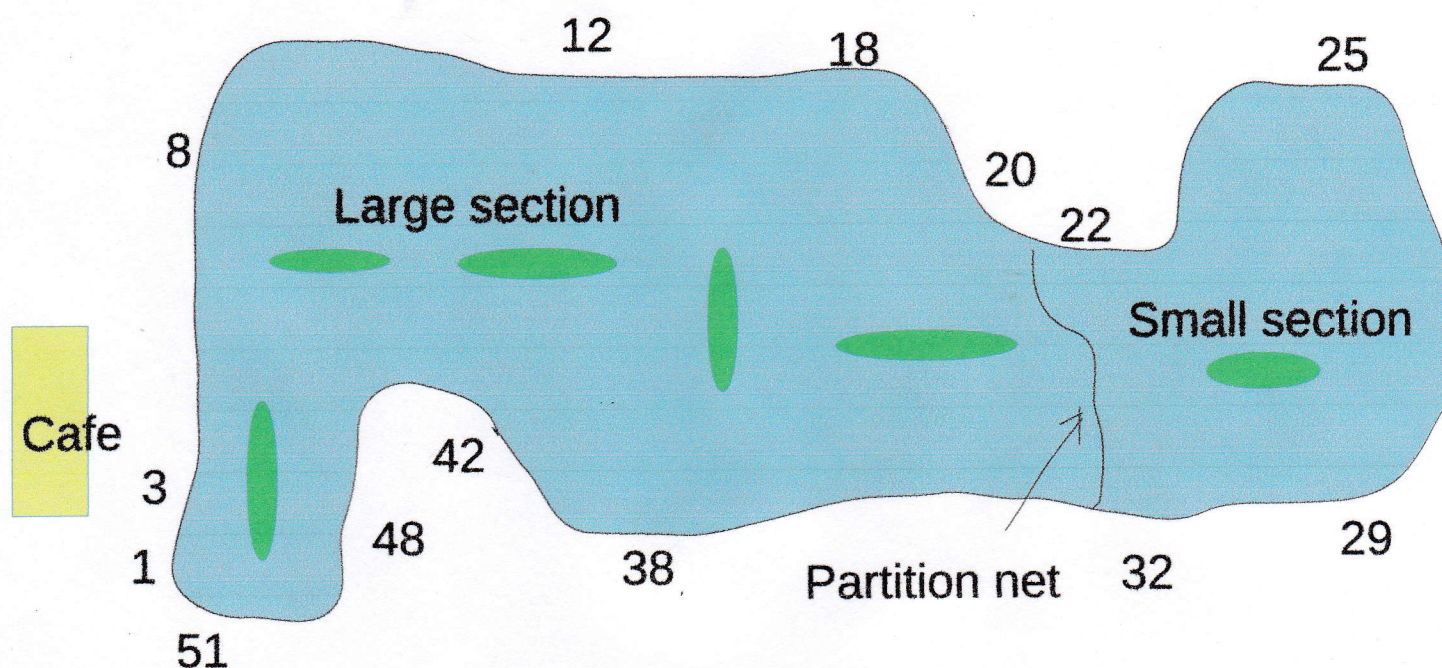

MATCH LAKE

Stock:

Carp to 18lb

Skimmers/Bream to 3lb

Roach to 1lb

Rudd to 1lb

F1s to 5lb

Tench to 2lb

Disabled pegs:

51 and 1 to 5

Number of pegs = 51

Average depth 5ft to 6ft