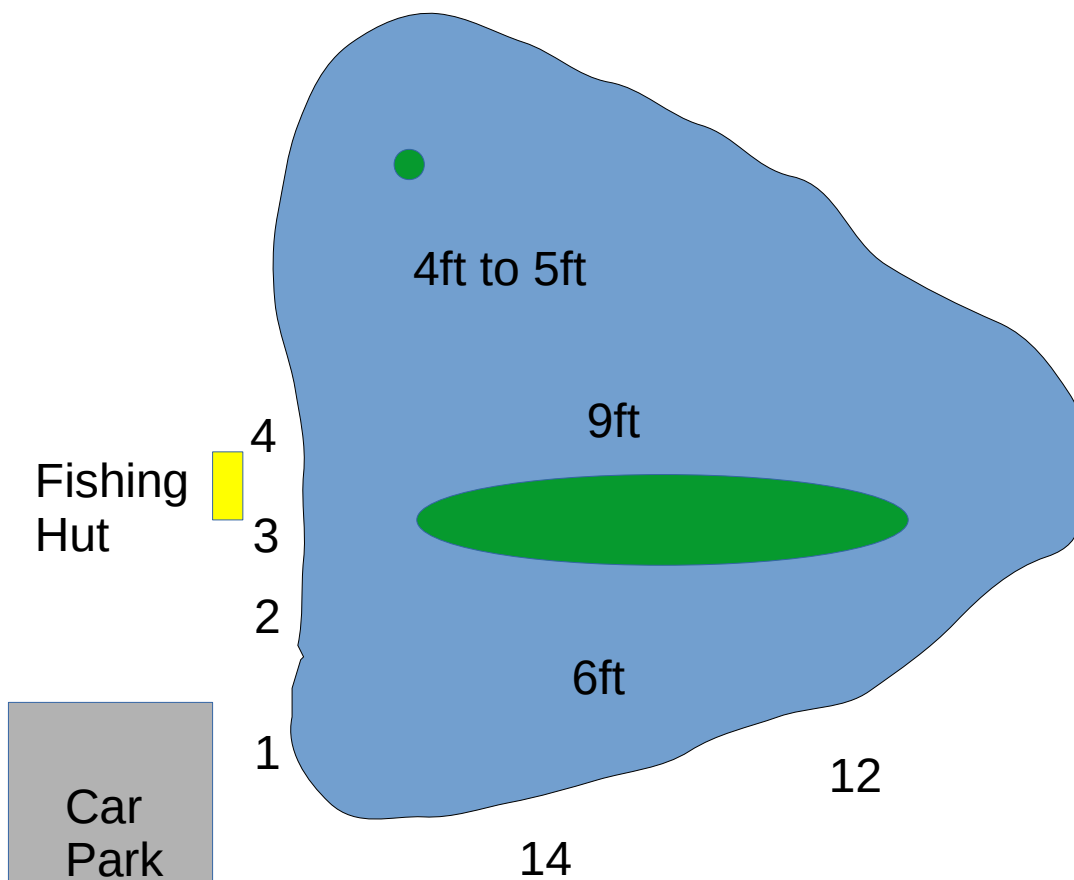

SPECIMEN POOL

Number of pegs = 14

Stock:

Carp to 21lb

Bream to 6lb

Roach to 1.5lb

Rudd to 2lb

Perch to 1lb

Barbel to 1lb (recently stocked)

Depths range from 5ft to 9ft. Shallower in Margins.

Match Bookings by the pool or bank.

Night fishing allowed – Please get in touch to book

Fishing Hut for hire (please refer to our website prices and rules pages or telephone us for details/booking).

Disabled pegs 12 to 14 with care.