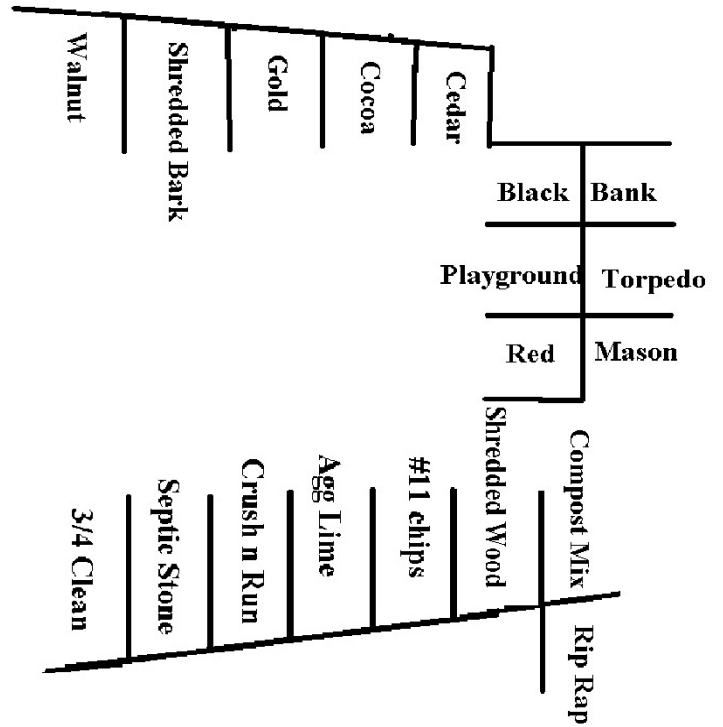

THORNAPPLE PL / 100 W

S State Rd 2

Stone Bark		Mini Granite
Special B Merimac	6-12" Granite	XL Grey
Purple Quartz	Am. Heritage Sm	#11 Chips
Granite 18-24" Granite 8-18"	Am Heritage Lg	Granite River
Small Merimac	Granite Cobble	Grey Pea Gravel
Large Merimac	Grey Slate	Mixed Boulders
White Marble	Western Sunrise	Tan Pea Gravel
Black Volcanic	Red Volcanic	Carmel Quartz
Medium Grey	Crushed Rustic	Red Flint
Small Grey	Brick Chips	Aqua Blue Chips
Large Tan	Black Cherry	Pink Tiffany
Small Tan	Rustic	Heritage Boulder 8-18"
Large Grey	Heritage Cobble	

TO DIRT

PLANT YARD

Annual House

Shade Canopy

OFFICE