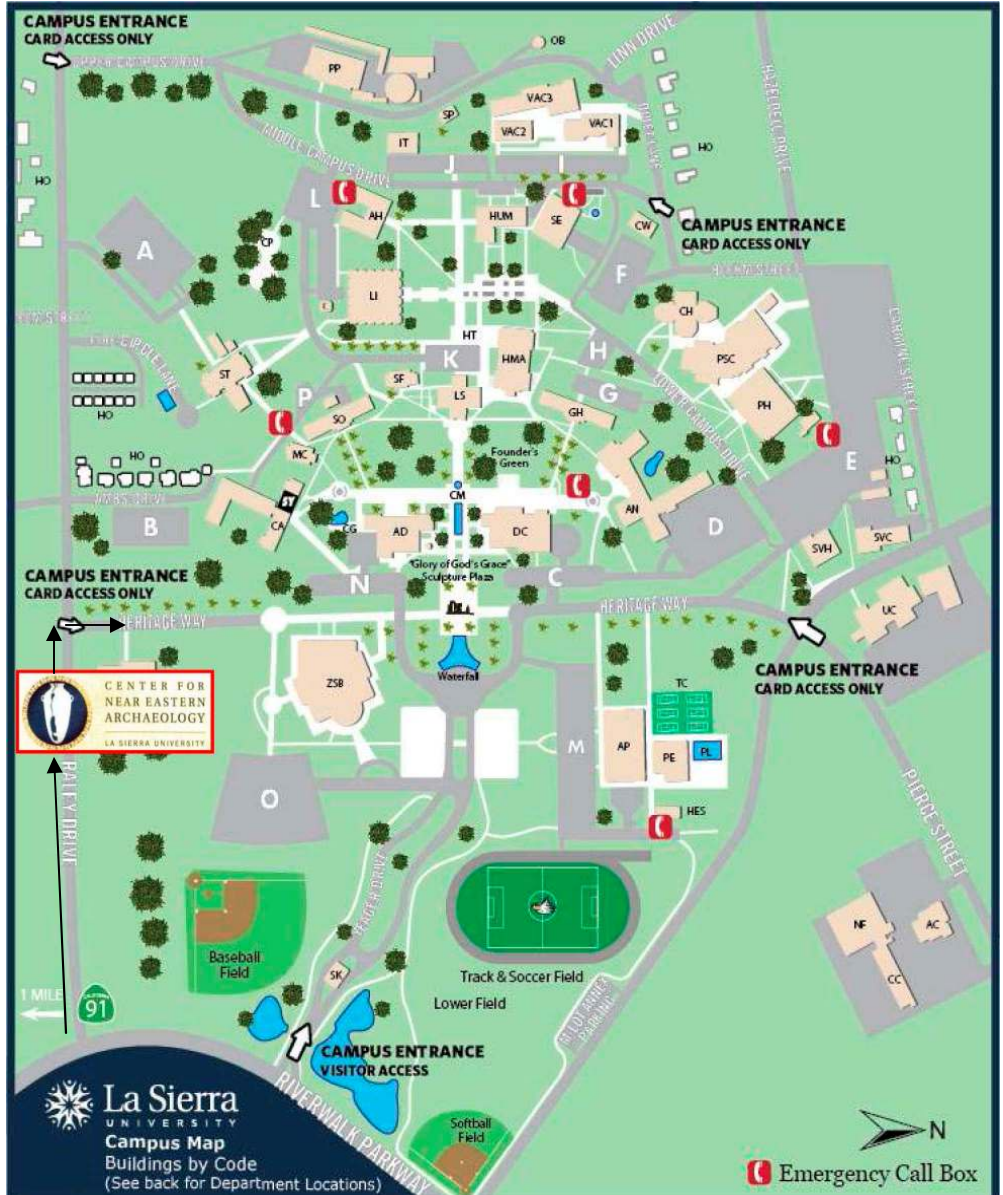

Craig Lesh's Mobil
909 633 1279

La Sierra
UNIVERSITY
Campus Map
Buildings by Code
(See back for Department Locations)

Emergency Call Box