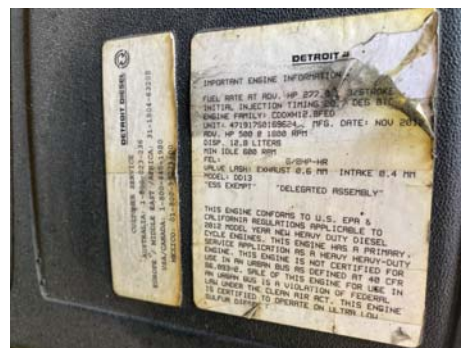

www.InternationalCapitalEquipment.com

Contact: Jay Adamson | 508-725-6185

jay@internationalcapitalequipment.com

2013 VAN HOOL C2045 MOTOR COACH

BUS DETAIL

VIN / SN#:	YE2CC2AB6D2048070
YEAR	2013
MAKE:	VAN HOOL
MODEL:	C2045
ODOMETER:	393,114
BODY:	45FT MOTORCOACH
USE:	57 PASSENGER
ENGINE:	12.8L DD13
HP:	277/500
TRANS:	

IDENTIFICATION DETAIL

GENERAL OBSERVATIONS

Oil Leaks: No Oil Milky: No Water Leaks: No Oil in Coolant: No Starts: Yes Runs/Drives: Yes

SAFETY OBSERVATIONS

Exterior Lights Operable: Yes - All Wipers Operable: Yes - All Gauges Operable: Yes - City Horn Operable: Yes