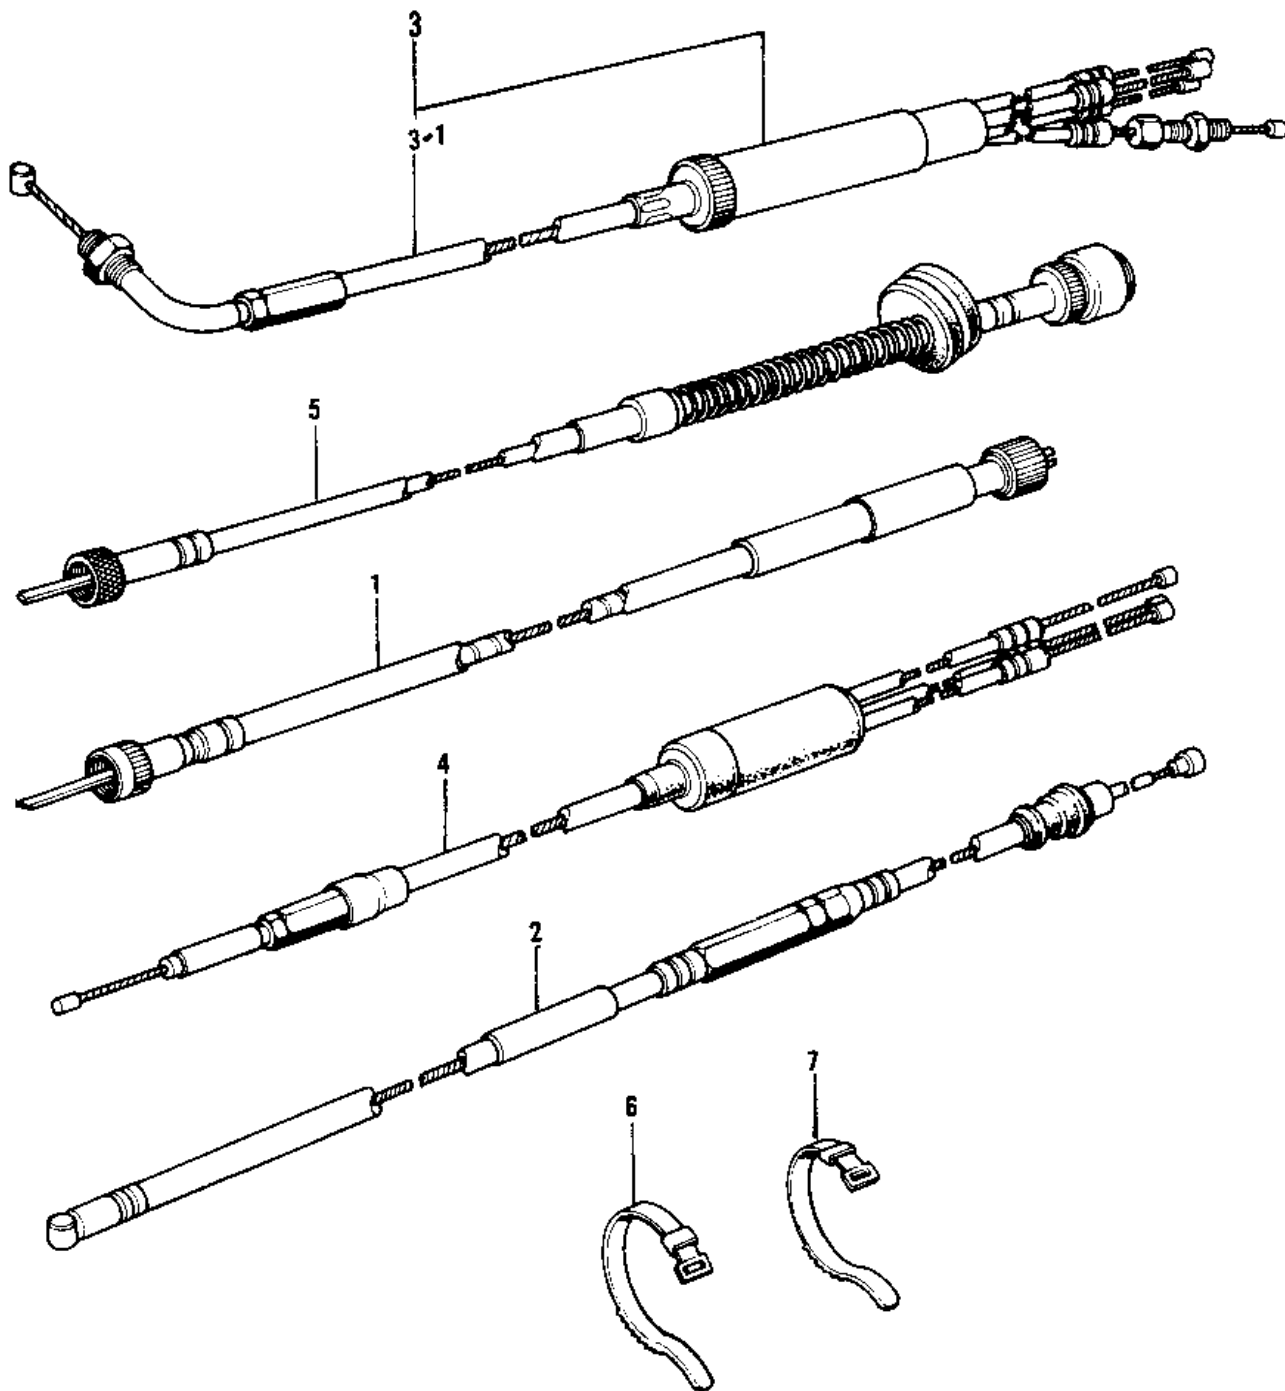

## 1973 H1-D PARTS DIAGRAM

CABLES ('73-'75 D/E/F & '76 A8)

## 1973 H1-D PARTS LIST

CABLES ('73-'75 D/E/F & '76 A8)

ITEM NAME	PART NUMBER	QUANTITY
CABLE CLUTCH (Ref # 1)	54011-030	2
CABLE COMBINATION (Ref # 3)	54012-054	1
CABLE,TROTTLE UPPER (Ref # 3-1)	54012-054-SP	1
CABLE,STARTER (Ref # 4)	54017-053	1
CABLE TACHOMETER (Ref # 5)	54018-007	1
BAND,MIDDLE (Ref # 6)	92072-031	1
BAND,LONG (Ref # 7)	92072-032	1