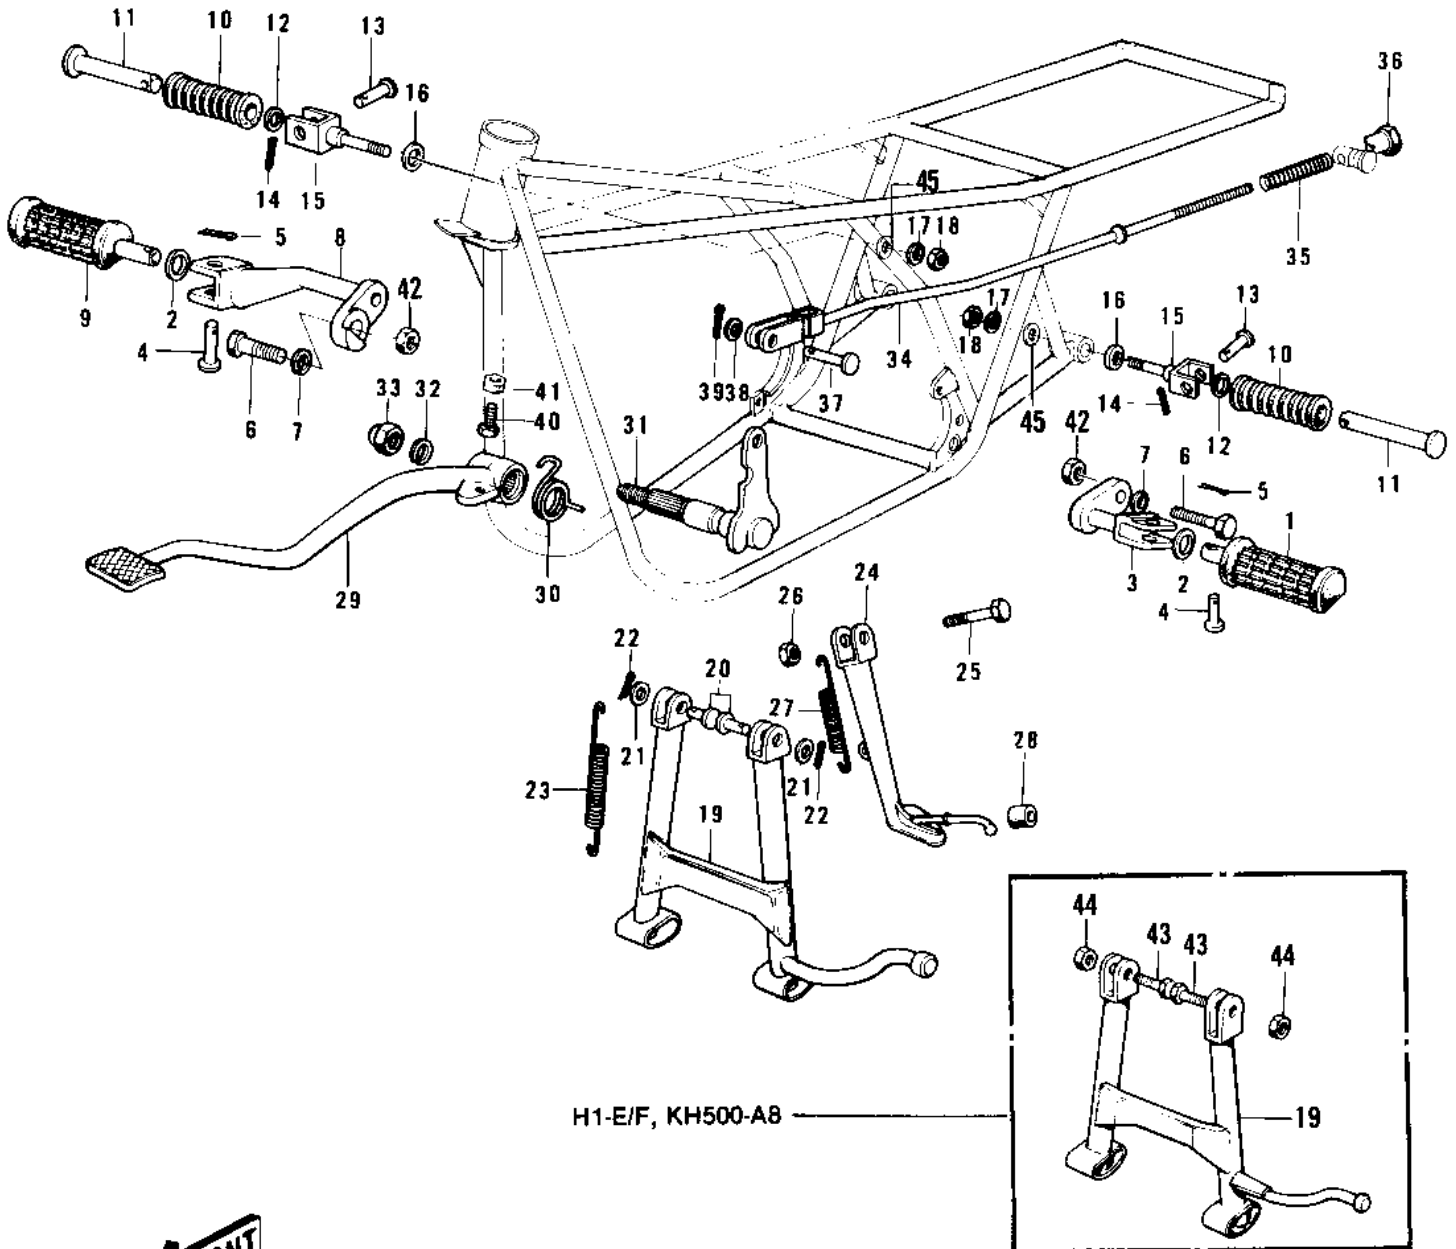

## 1973 H1-D PARTS DIAGRAM

FOOTRESTS/STANDS/BRAKE PEDAL ('73-'75 D/

H1-E/F, KH500-A8

## 1973 H1-D PARTS LIST

FOOTRESTS/STANDS/BRAKE PEDAL ('73-'75 D/

ITEM NAME	PART NUMBER	QUANTITY
BAR-FOOTREST,L.H (Ref # 1)	34028-011	1
WASHER PL 22.5X36X2.3 (Ref # 2)	92022-204	1
BRACKET,FOTRST BAR,LH (Ref # 3)	34003-038	1
PIN-FOOTREST BAR FIT (Ref # 4)	92043-080	1
PIN,COTTER,2.5X15 (Ref # 5)	550D2515	1
BOLT HEX HEAD 12X40 (Ref # 6)	113G1240	1
BOLT,HEX HEAD,12X56 (Ref # 6)	92003-165	1
WASHER SPRING 12MM (Ref # 7)	461F1200	1
BRACKET,FOTRST BAR,RH (Ref # 8)	34003-039	1
BAR-FOOTREST,R.H (Ref # 9)	34028-012	1
RUBBER,REAR FOOTREST (Ref # 10)	92076-024	1
BAR-RR FOOTREST (OPT) (Ref # 11)	34028-009	1
WASHER-PLAIN (OPT) (Ref # 12)	92022-199	1
PIN (Ref # 13)	92043-1464	1
PIN COTTER 2.0X15 (Ref # 14)	550D2015	2
PIN,COTTER,2.0X12 (Ref # 14)	550D2012	1
HOLDER-STEP RR (Ref # 15)	34029-008	1
BRACKET,REAR FOOTREST (Ref # 15)	34029-011	1
SPACER (Ref # 16)	92026-074	1
WASHER CYL HEAD BOLT (Ref # 16)	92022-099	1
WASHER SPRING 10MM (Ref # 17)	461F1000	1
NUT,10MM (Ref # 18)	314B1000	2
STAND-MAIN (Ref # 19)	34011-034	2
PIN JOINT (Ref # 20)	92043-041	1
WASHER PLAIN 12MM (Ref # 21)	410B1200	1
PIN COTTER 2.5X25 (Ref # 22)	550D2525	1
SPRING-MAIN STAND (Ref # 23)	34023-010	1
SPRING,MAIN STAND (Ref # 23)	34023-016	1
STAND-SIDE (Ref # 24)	34024-039	1