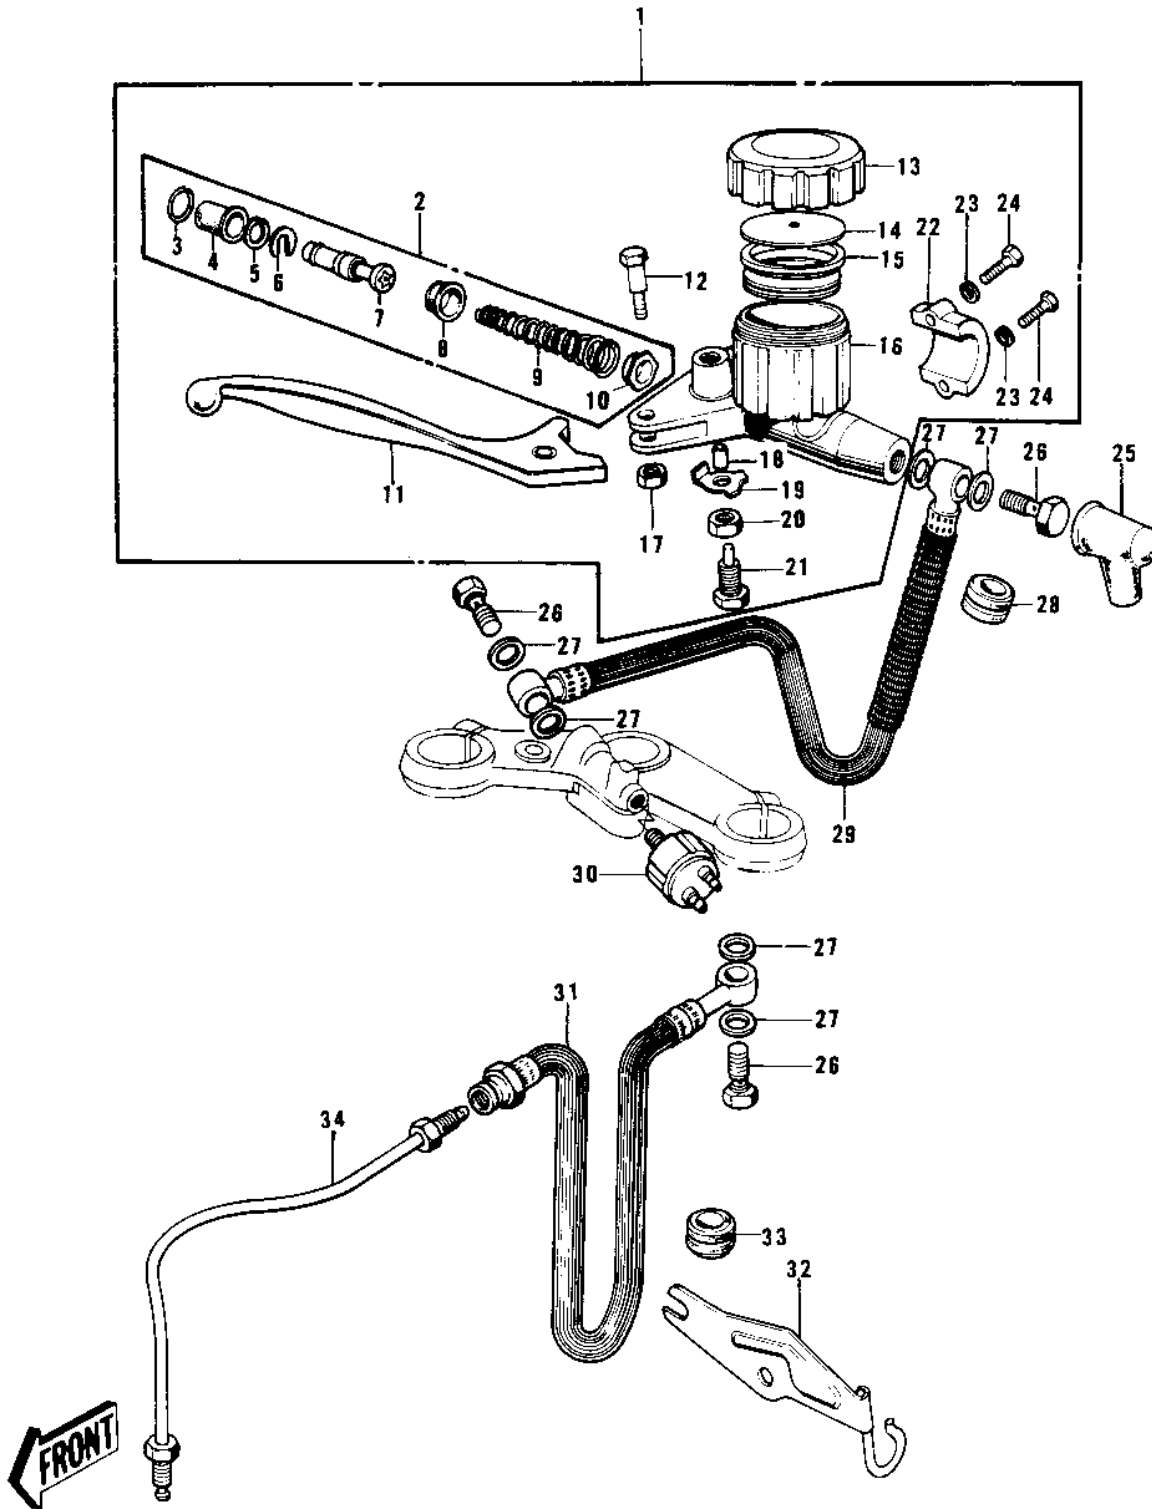

1973 H1-D PARTS DIAGRAM

FRONT MASTER CYLINDER (H1-D/E/F)

(H1-D/

1973 H1-D PARTS LIST

FRONT MASTER CYLINDER (H1-D/E/F)

ITEM NAME	PART NUMBER	QUANTITY
CYLINDER ASSY,MASTER (Ref # 1)	43015-032	3
REPAIR SET-MASTER CYL (Ref # 2)	43073-001	1
STOPPER-BOOTS (Ref # 3)	43025-001	1
BOOTS (Ref # 4)	43024-001	1
CIRCLIP,18MM (Ref # 5)	481J1800	1
STOPPER-PISTON (Ref # 6)	43022-001	1
PISTON ASSY (Ref # 7)	43072-001	1
CUP-PRIMARY (Ref # 8)	43019-001	1
SPRING ASSY-RETURN (Ref # 9)	43018-001	1
VALVE ASSY-CHECK (Ref # 10)	43017-001	1
LEVER,FRONT BRAKE (Ref # 11)	43029-003	1
BOLT-LEVER FITTING (Ref # 12)	43033-001	1
CAP,OIL CUP (Ref # 13)	43026-003	1
PLATE-MASTER CYLINDER (Ref # 14)	43027-001	1
DIAPHRAGM (Ref # 15)	43028-001	1
BODY, MASTER CYLINDER (Ref # 16)	43016-002	1
NUT,6MM (Ref # 17)	312N0600	1
TUBE (Ref # 18)	43074-001	1
WASHER-LOCK,8MM (Ref # 19)	43031-001	1
NUT,8MM (Ref # 20)	314N0800	1
BOLT-LEVER ADJUST (Ref # 21)	43030-002	1
HOLDER-MASTER CYL (Ref # 22)	43034-001	1
WASHER PLAIN 6MM (Ref # 23)	411B0600	1
BOLT HEX HEAD 6X25 (Ref # 24)	110N0625	1
BOOT,DUST (Ref # 25)	49006-1041	1
BOLT,OIL,L=23 (Ref # 26)	92002-1888	1
WASHER-OIL BOLT (Ref # 27)	43067-001	1
DAMPER RUBBER (Ref # 28)	43064-005	1
HOSE,CYLINDER BRAKE (Ref # 29)	43059-009	1

1973 H1-D PARTS LIST

FRONT MASTER CYLINDER (H1-D/E/F)

ITEM NAME	PART NUMBER	QUANTITY
SWITCH-FRONT BRAKE (Ref # 30)	43065-001	1
HOSE-BRAKE,L=350 (Ref # 31)	43059-1262	1
BRACKET-BRAKE HOSE (Ref # 32)	43063-001	1
GROMMET-HOSE BRACKET (Ref # 33)	43064-001	1
PIPE-FRONT BRAKE (Ref # 34)	43060-001	1